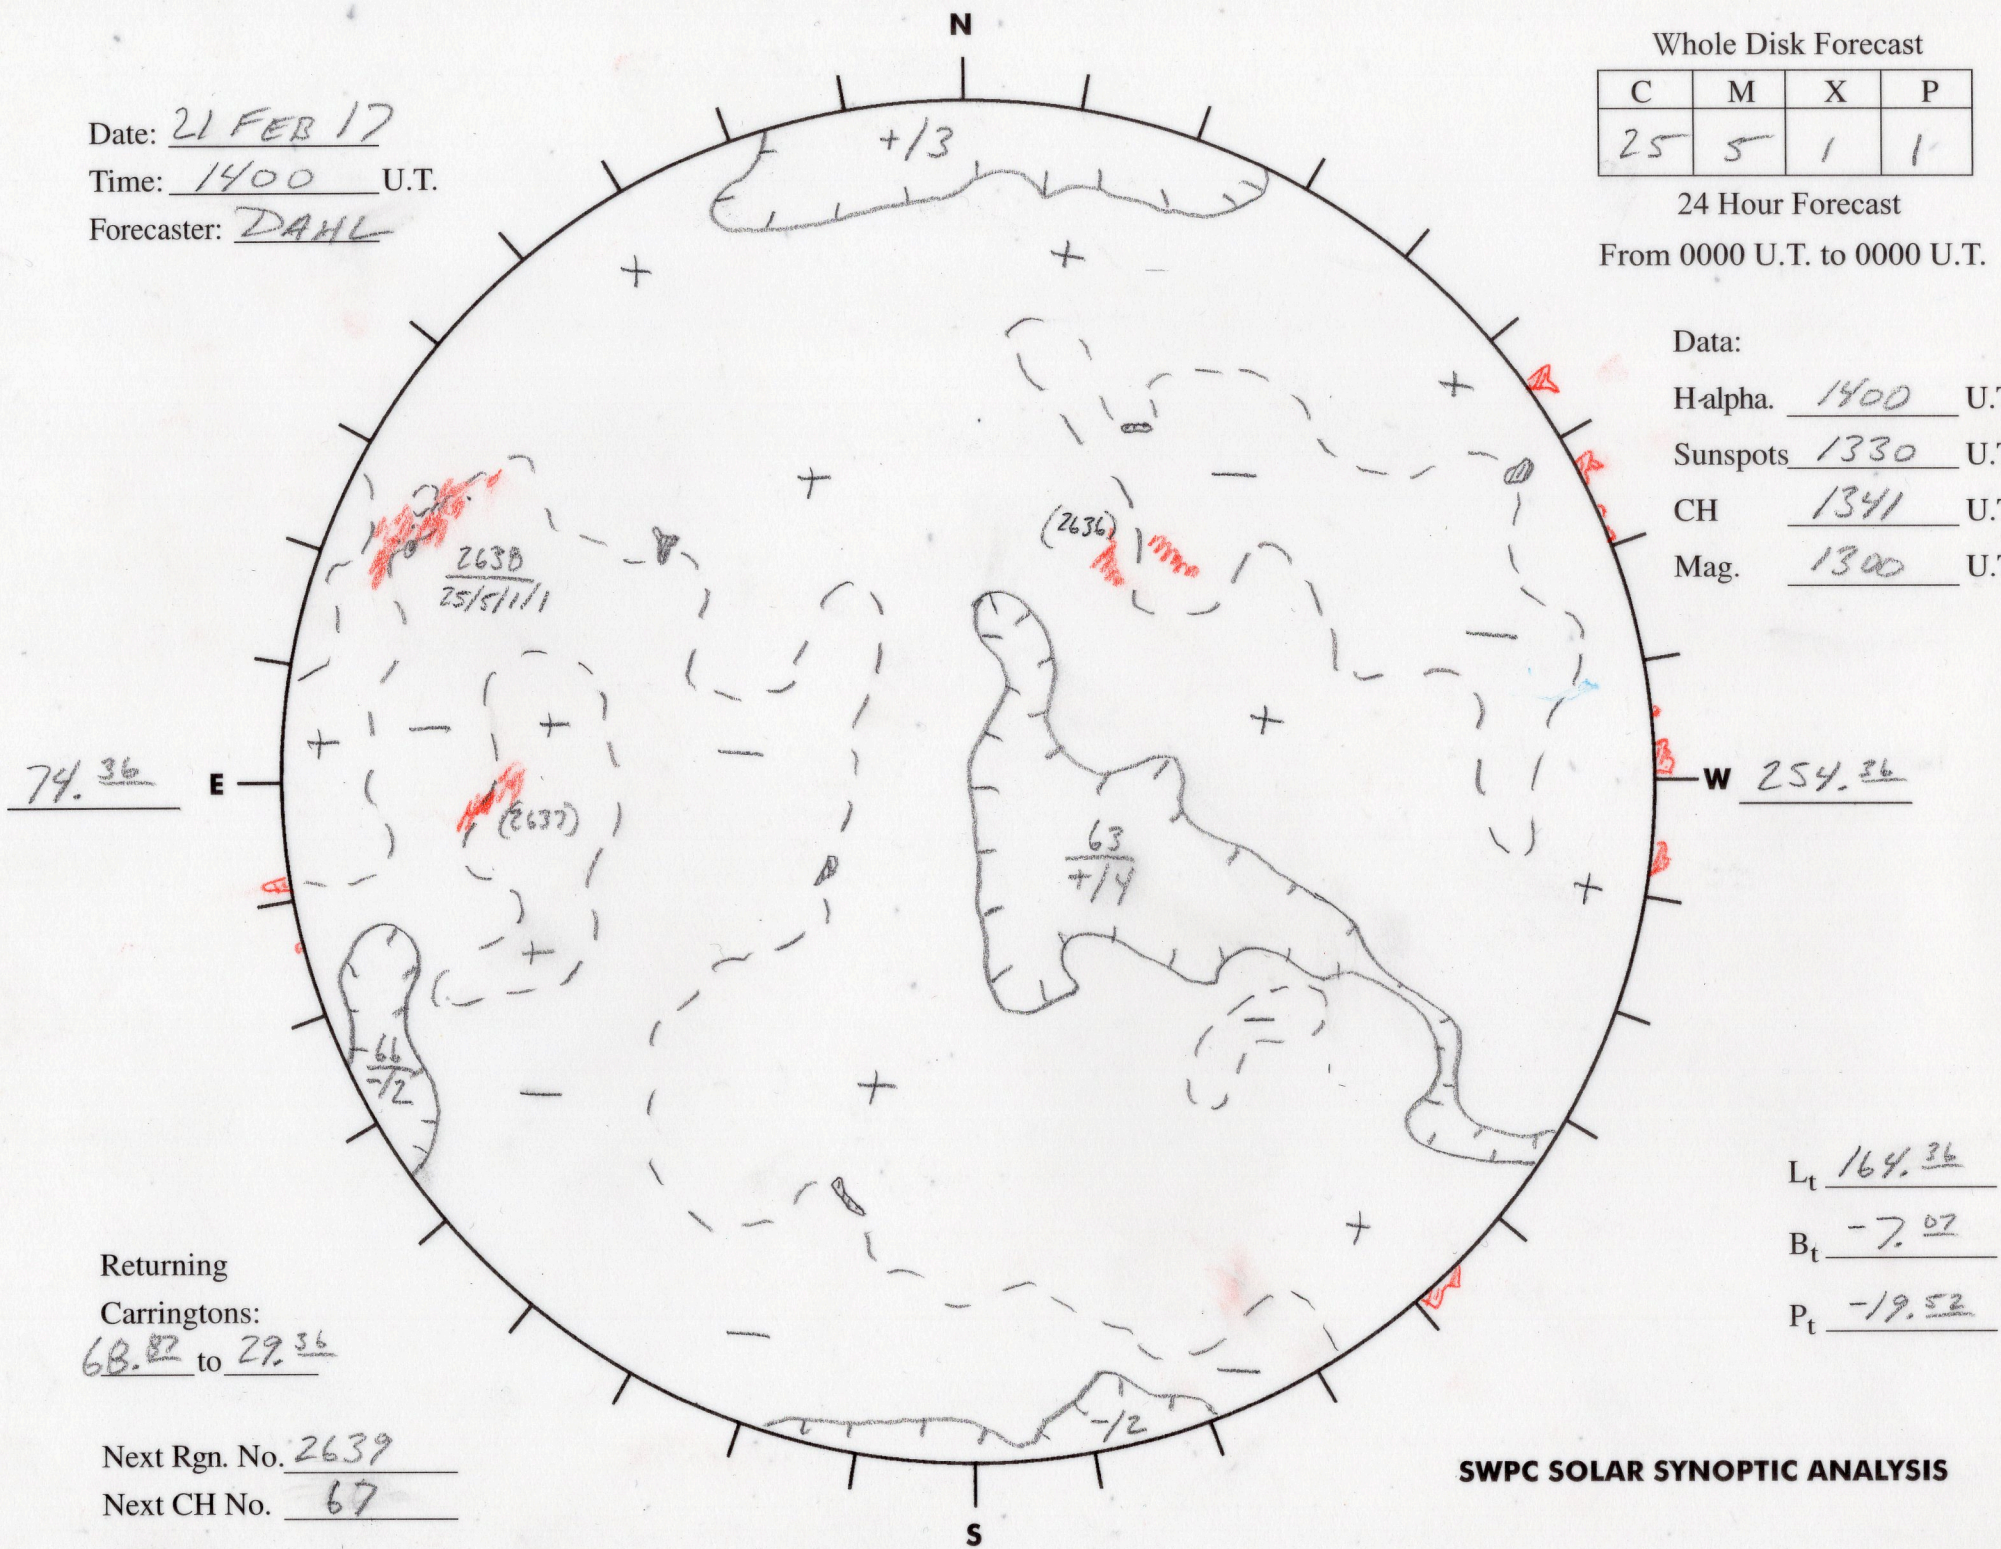

Date: 21 FEB 17
 Time: 1400 U.T.
 Forecaster: DAHL

Whole Disk Forecast

C	M	X	P
25	5	1	1

24 Hour Forecast

From 0000 U.T. to 0000 U.T.

Data:

H-alpha. 1400 U.T.

Sunspots 1330 U.T.

CH 1341 U.T.

Mag. 1300 U.T.

Returning
 Carringtons:
68.82 to 29.36

Next Rgn. No. 2639
 Next CH No. 67

L_t 164.36

B_t -7.07

P_t -19.52