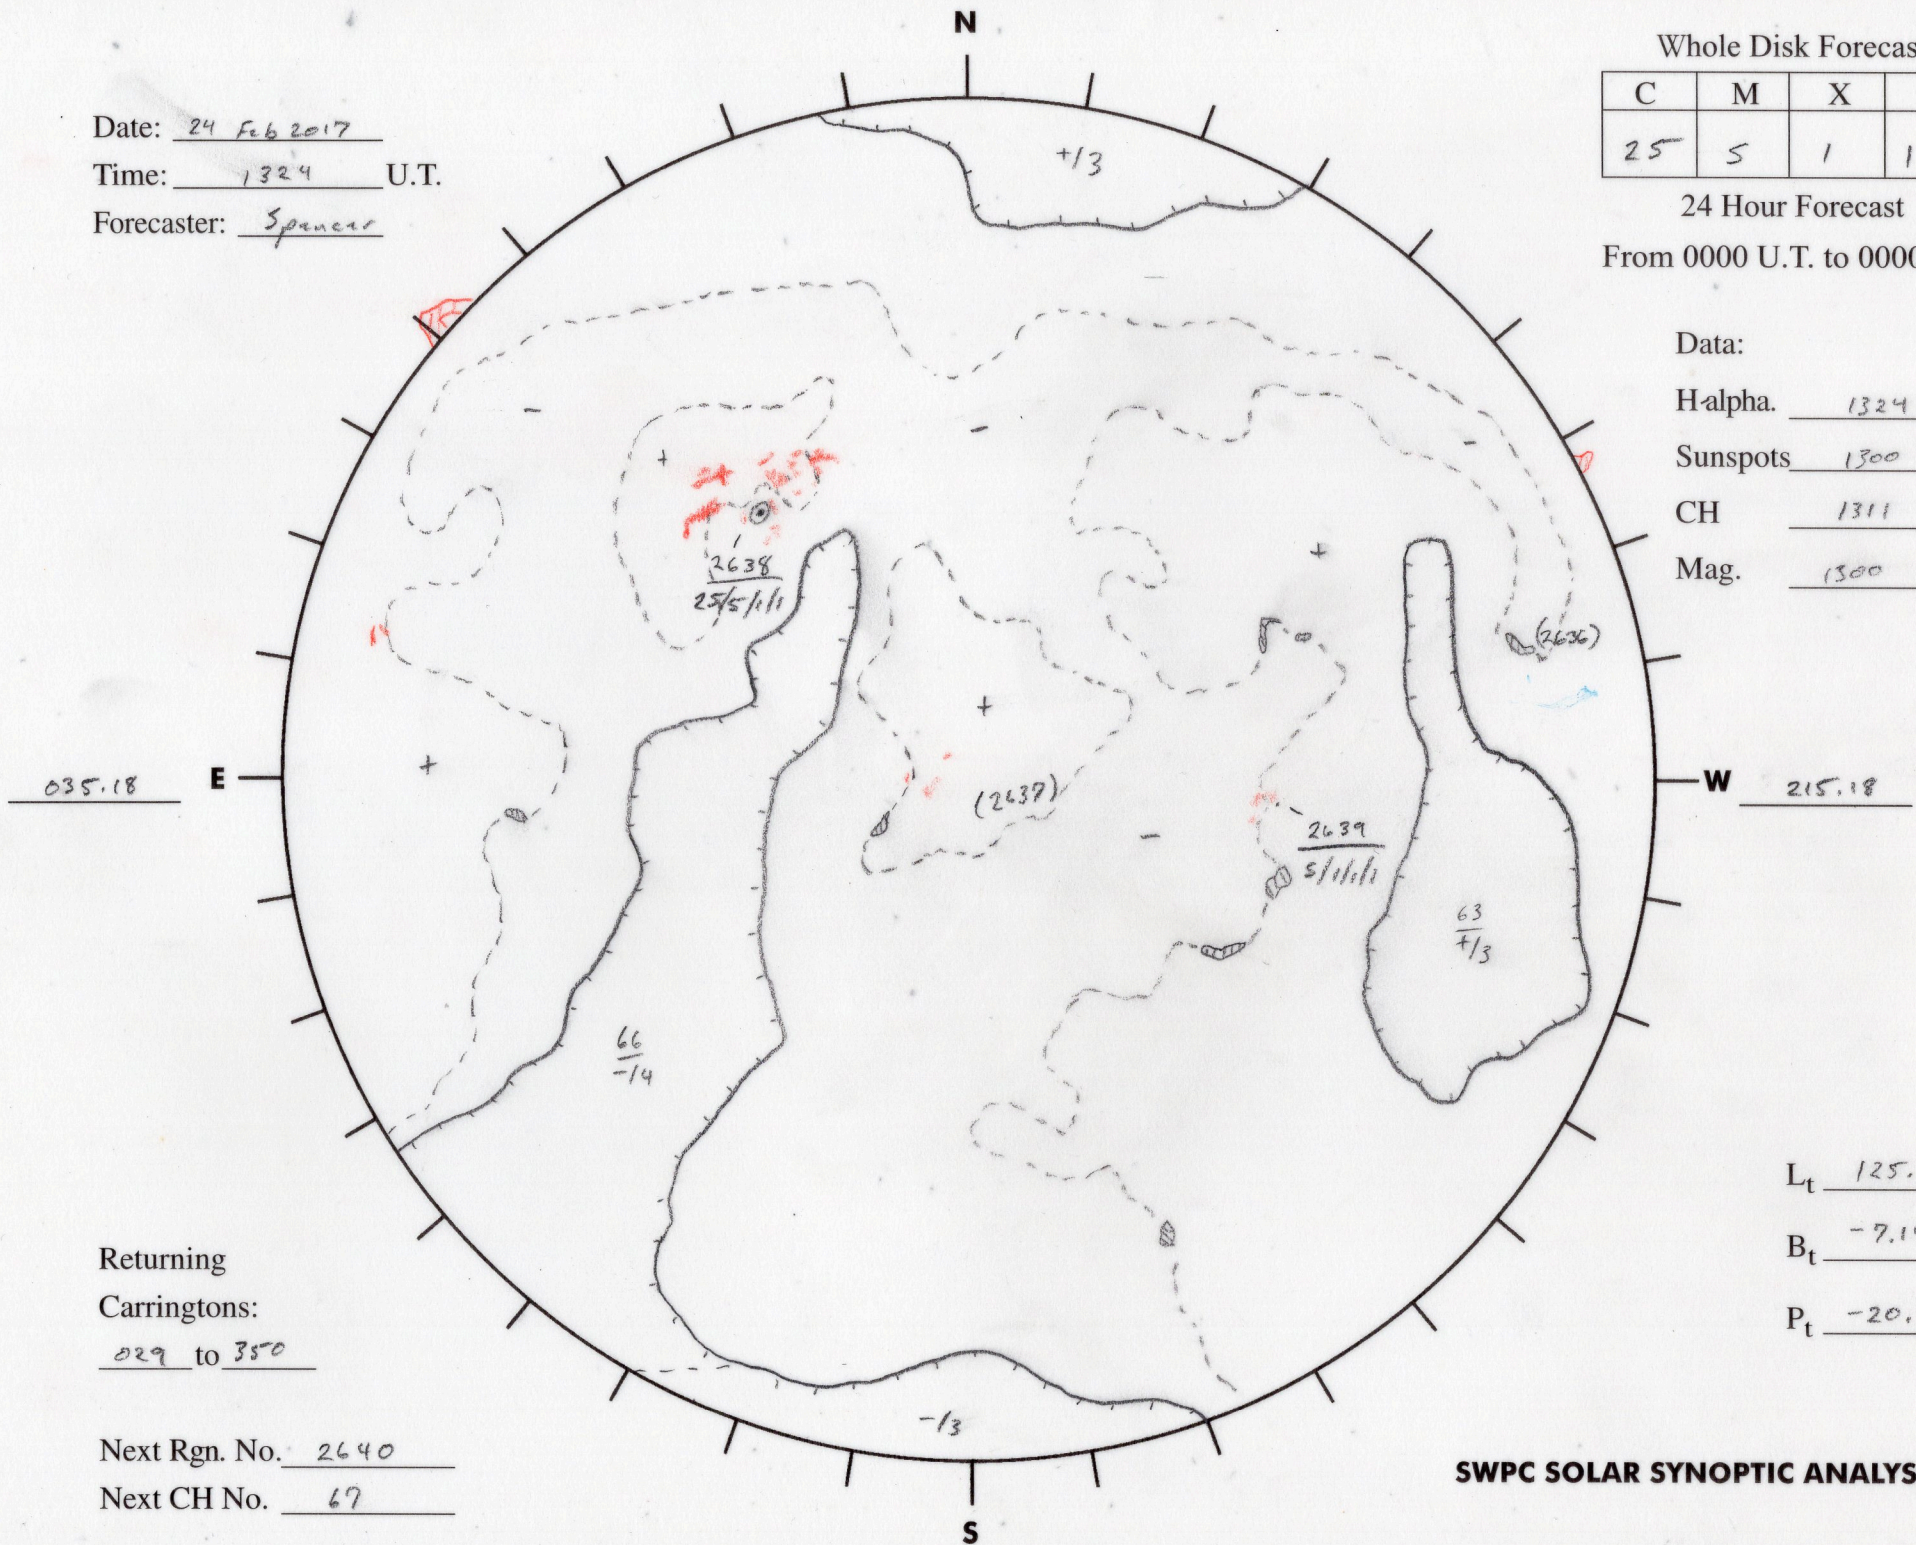

Date: 24 Feb 2017  
 Time: 1324 U.T.  
 Forecaster: Spencer

Whole Disk Forecast

C	M	X	P
25	5	1	1

24 Hour Forecast

From 0000 U.T. to 0000 U.T.

Data:

H-alpha. 1324 U.T.

Sunspots 1300 U.T.

CH 1311 U.T.

Mag. 1500 U.T.

Returning  
 Carringtons:  
029 to 350

Next Rgn. No. 2640  
 Next CH No. 69

$L_t$  125.18  
 $B_t$  -7.14  
 $P_t$  -20.37