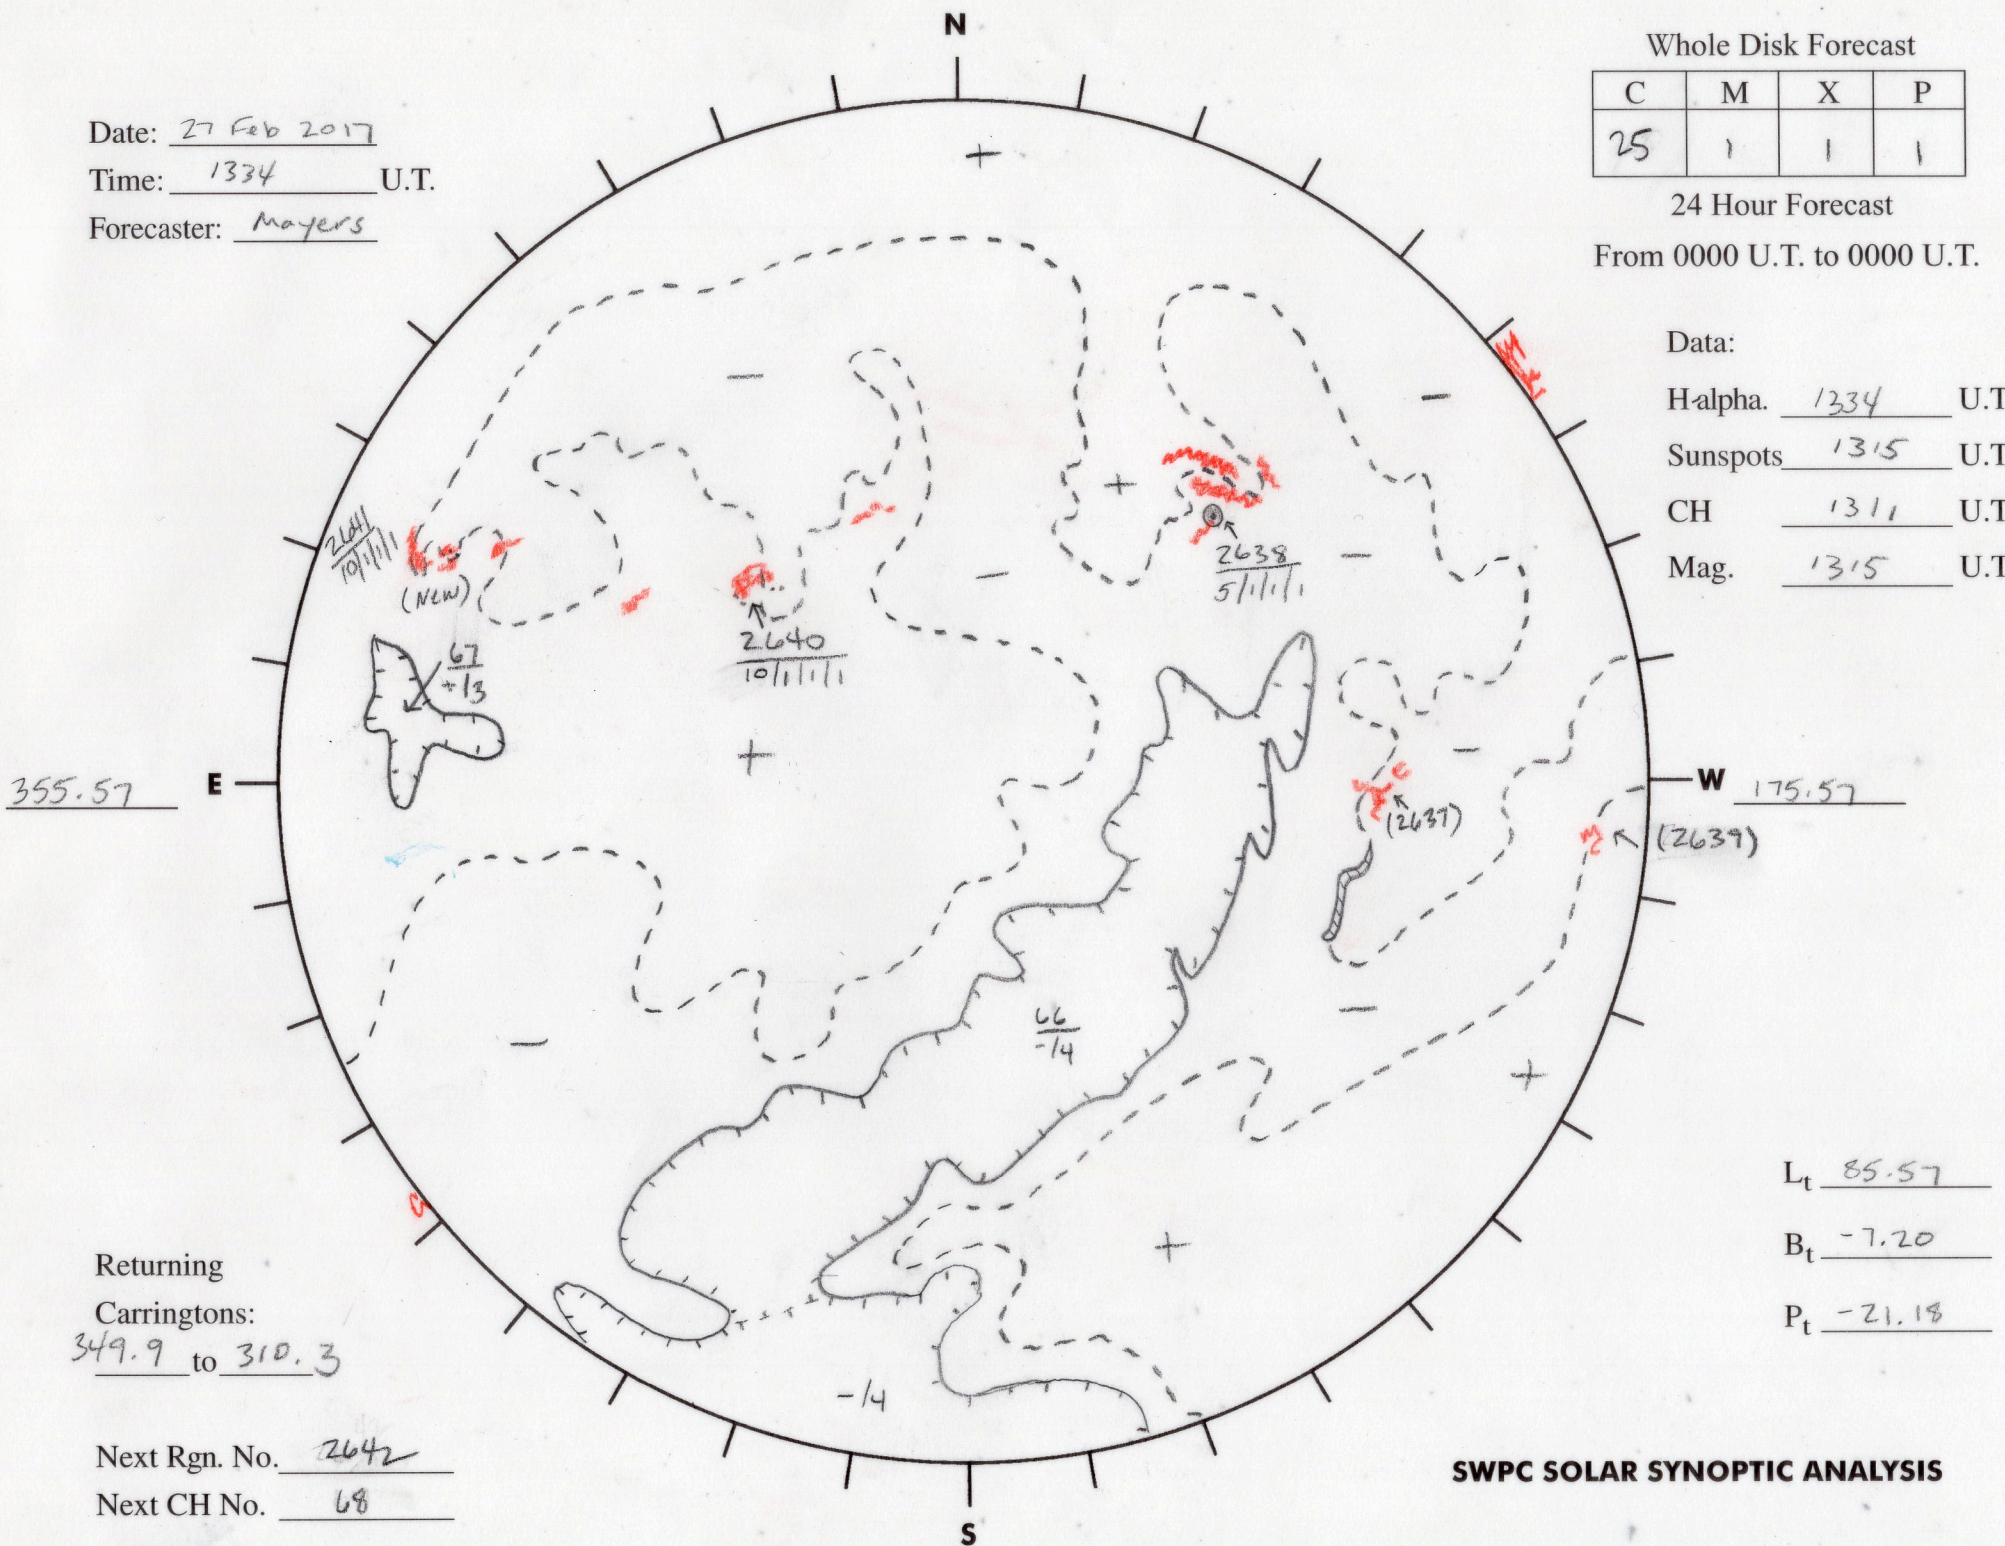

Date: 27 Feb 2017
 Time: 1334 U.T.
 Forecaster: Mayers

Whole Disk Forecast

C	M	X	P
25	1	1	1

24 Hour Forecast

From 0000 U.T. to 0000 U.T.

Data:

H_α. 1334 U.T.

Sunspots 1315 U.T.

CH 1311 U.T.

Mag. 1315 U.T.

355.57

175.57

Returning
 Carringtons:
349.9 to 310.3

L_t 85.57

B_t -7.20

P_t -21.18