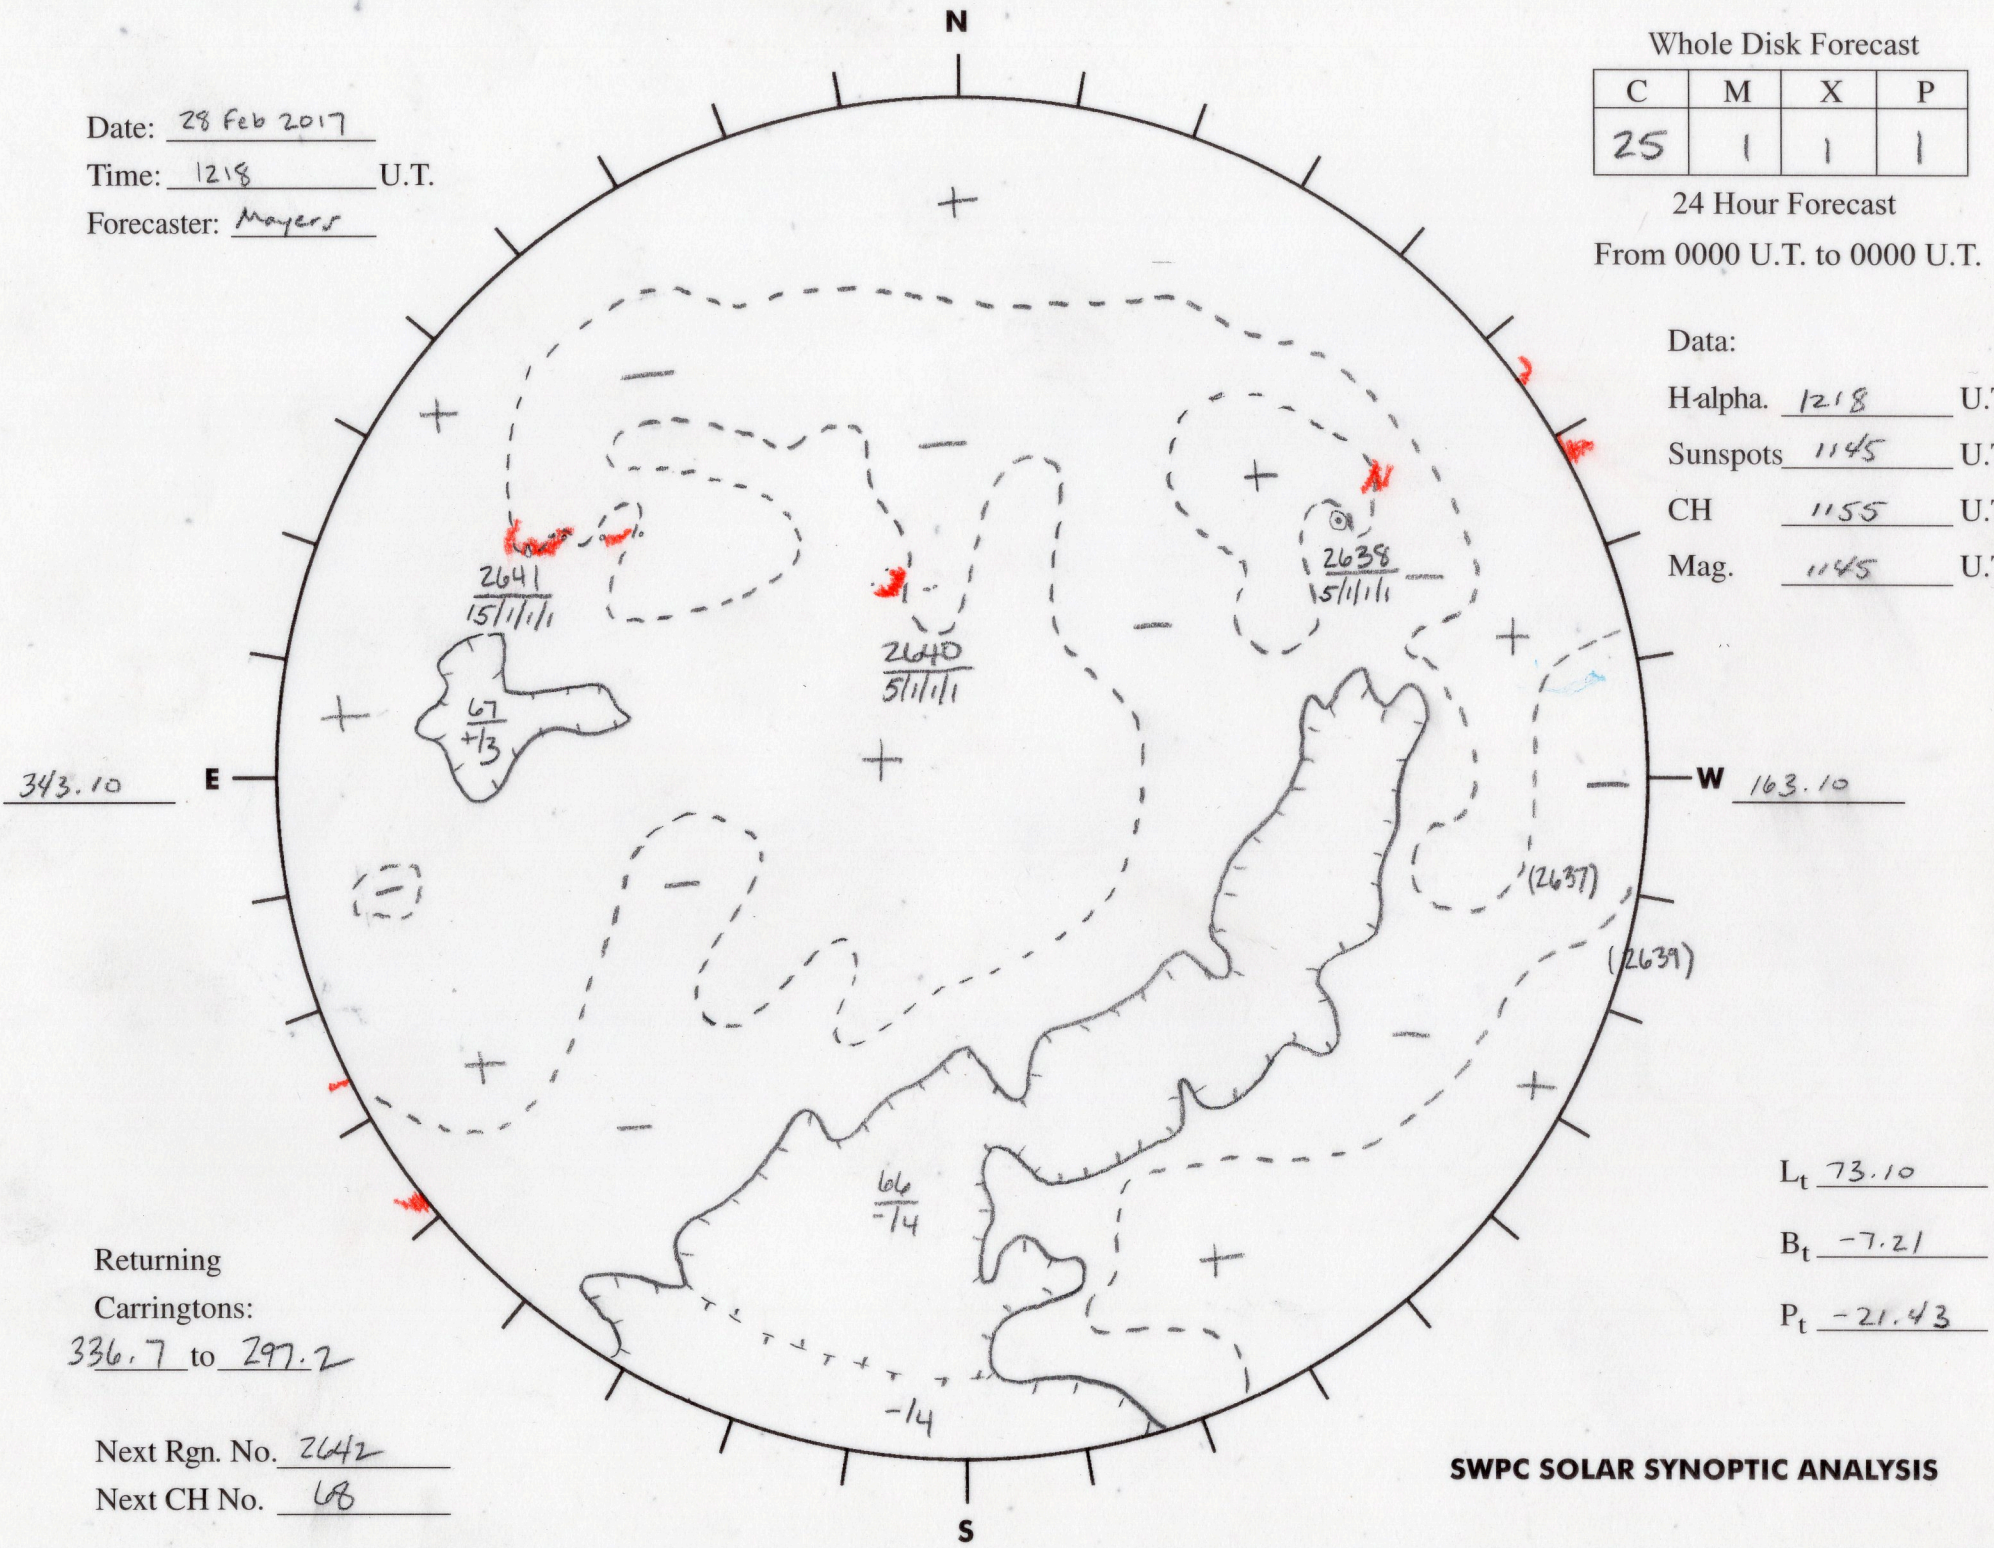

Date: 28 Feb 2017
 Time: 1218 U.T.
 Forecaster: Mayers

Whole Disk Forecast

C	M	X	P
25	1	1	1

24 Hour Forecast

From 0000 U.T. to 0000 U.T.

Data:

H-alpha. 1218 U.T.

Sunspots 1145 U.T.

CH 1155 U.T.

Mag. 1145 U.T.

Returning
 Carringtons:
336.7 to 297.2

Next Rgn. No. 2642
 Next CH No. 68

L_t 73.10

B_t -7.21

P_t -21.43