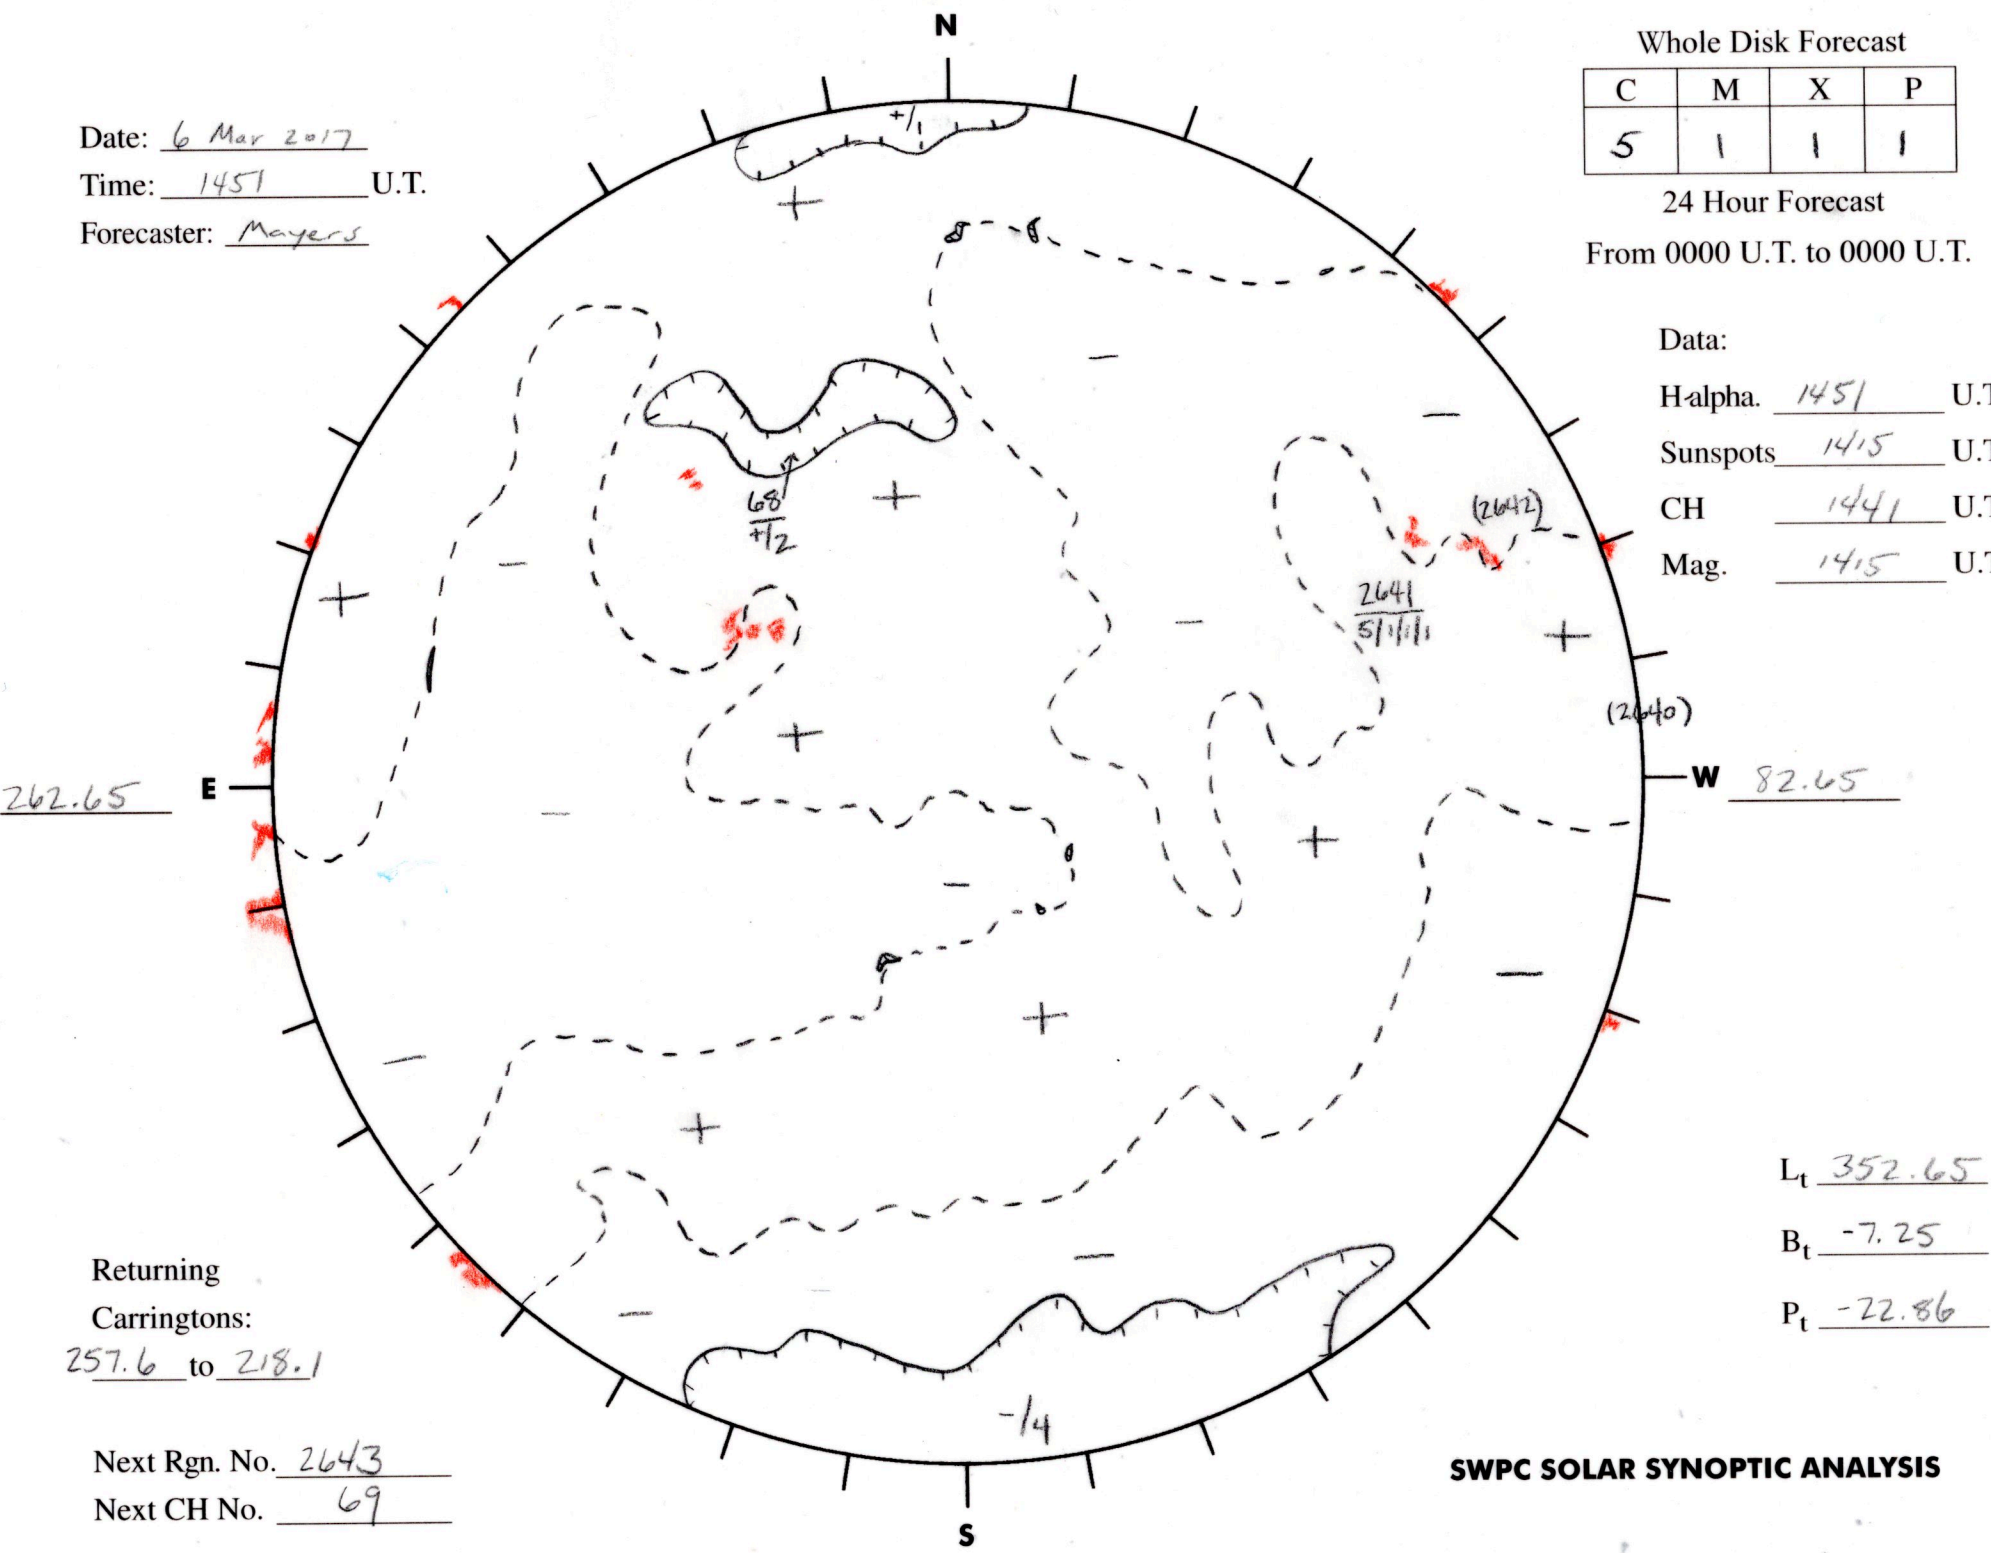

Date: 6 Mar 2017
 Time: 1451 U.T.
 Forecaster: Mayers

Whole Disk Forecast

| C | M | X | P |
|---|---|---|---|
| 5 | 1 | 1 | 1 |

24 Hour Forecast
 From 0000 U.T. to 0000 U.T.

Data:
 H-alpha. 1451 U.T.
 Sunspots 1415 U.T.
 CH 1441 U.T.
 Mag. 1415 U.T.

262.65 E

W 82.65

Returning
 Carringtons:
257.6 to 218.1

L_t 352.65
 B_t -7.25
 P_t -22.86

Next Rgn. No. 2643
 Next CH No. 69