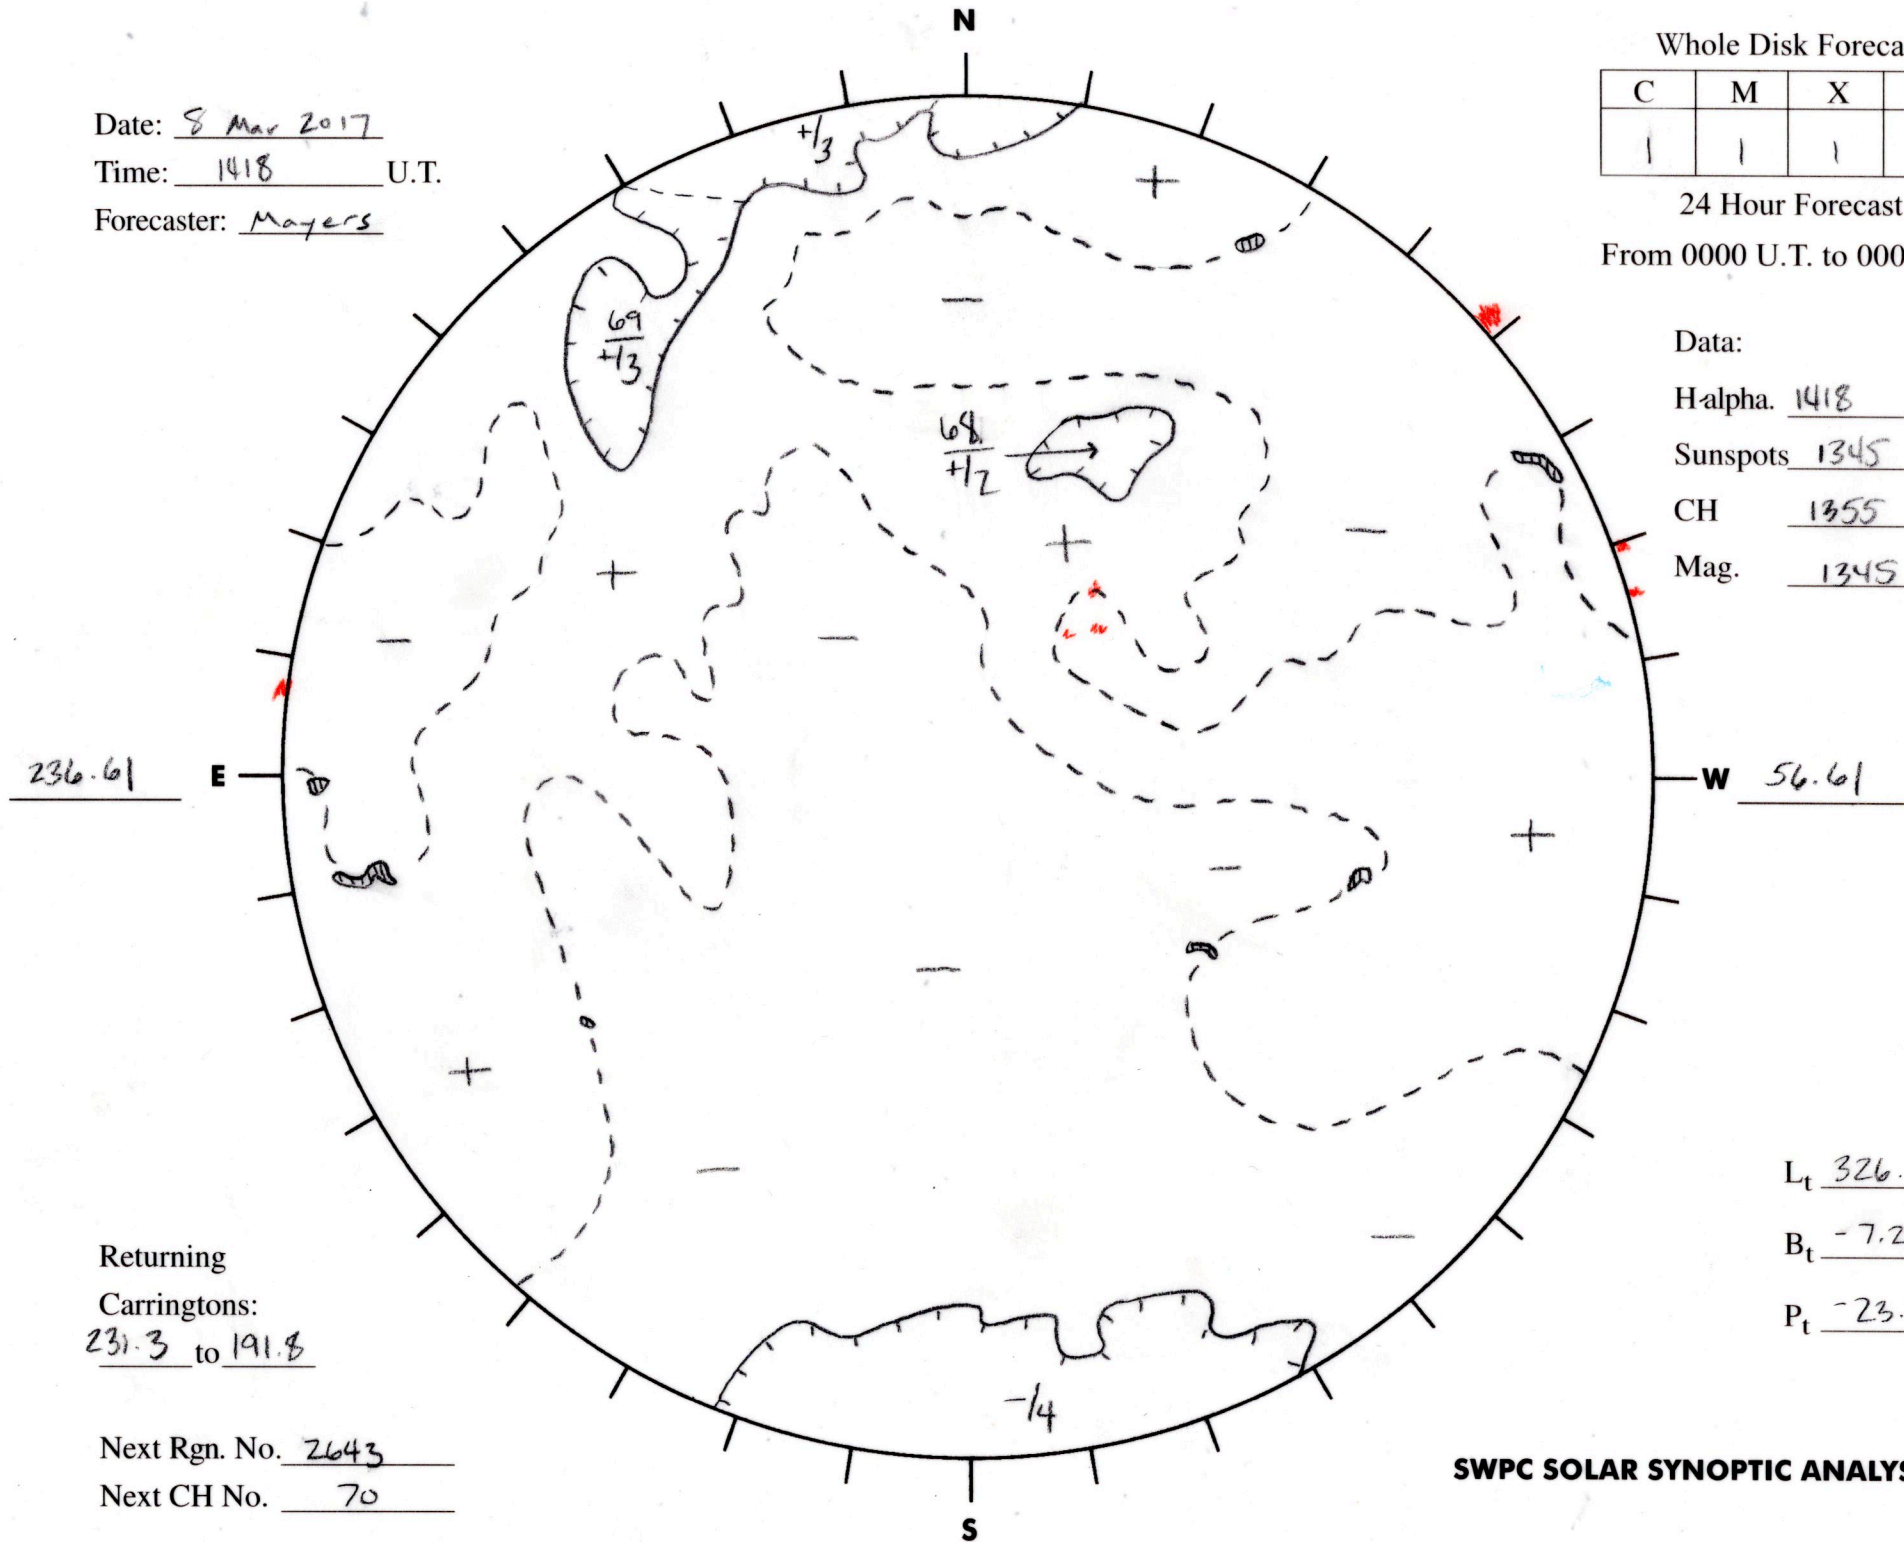

Date: 8 Mar 2017  
 Time: 1418 U.T.  
 Forecaster: Mayers

Whole Disk Forecast

C	M	X	P
1	1	1	1

24 Hour Forecast

From 0000 U.T. to 0000 U.T.

Data:

H-alpha. 1418 U.T.

Sunspots 1345 U.T.

CH 1355 U.T.

Mag. 1345 U.T.

Returning  
 Carringtons:  
231.3 to 191.8

Next Rgn. No. 2643  
 Next CH No. 70

$L_t$  326.61

$B_t$  -7.24

$P_t$  -23.27