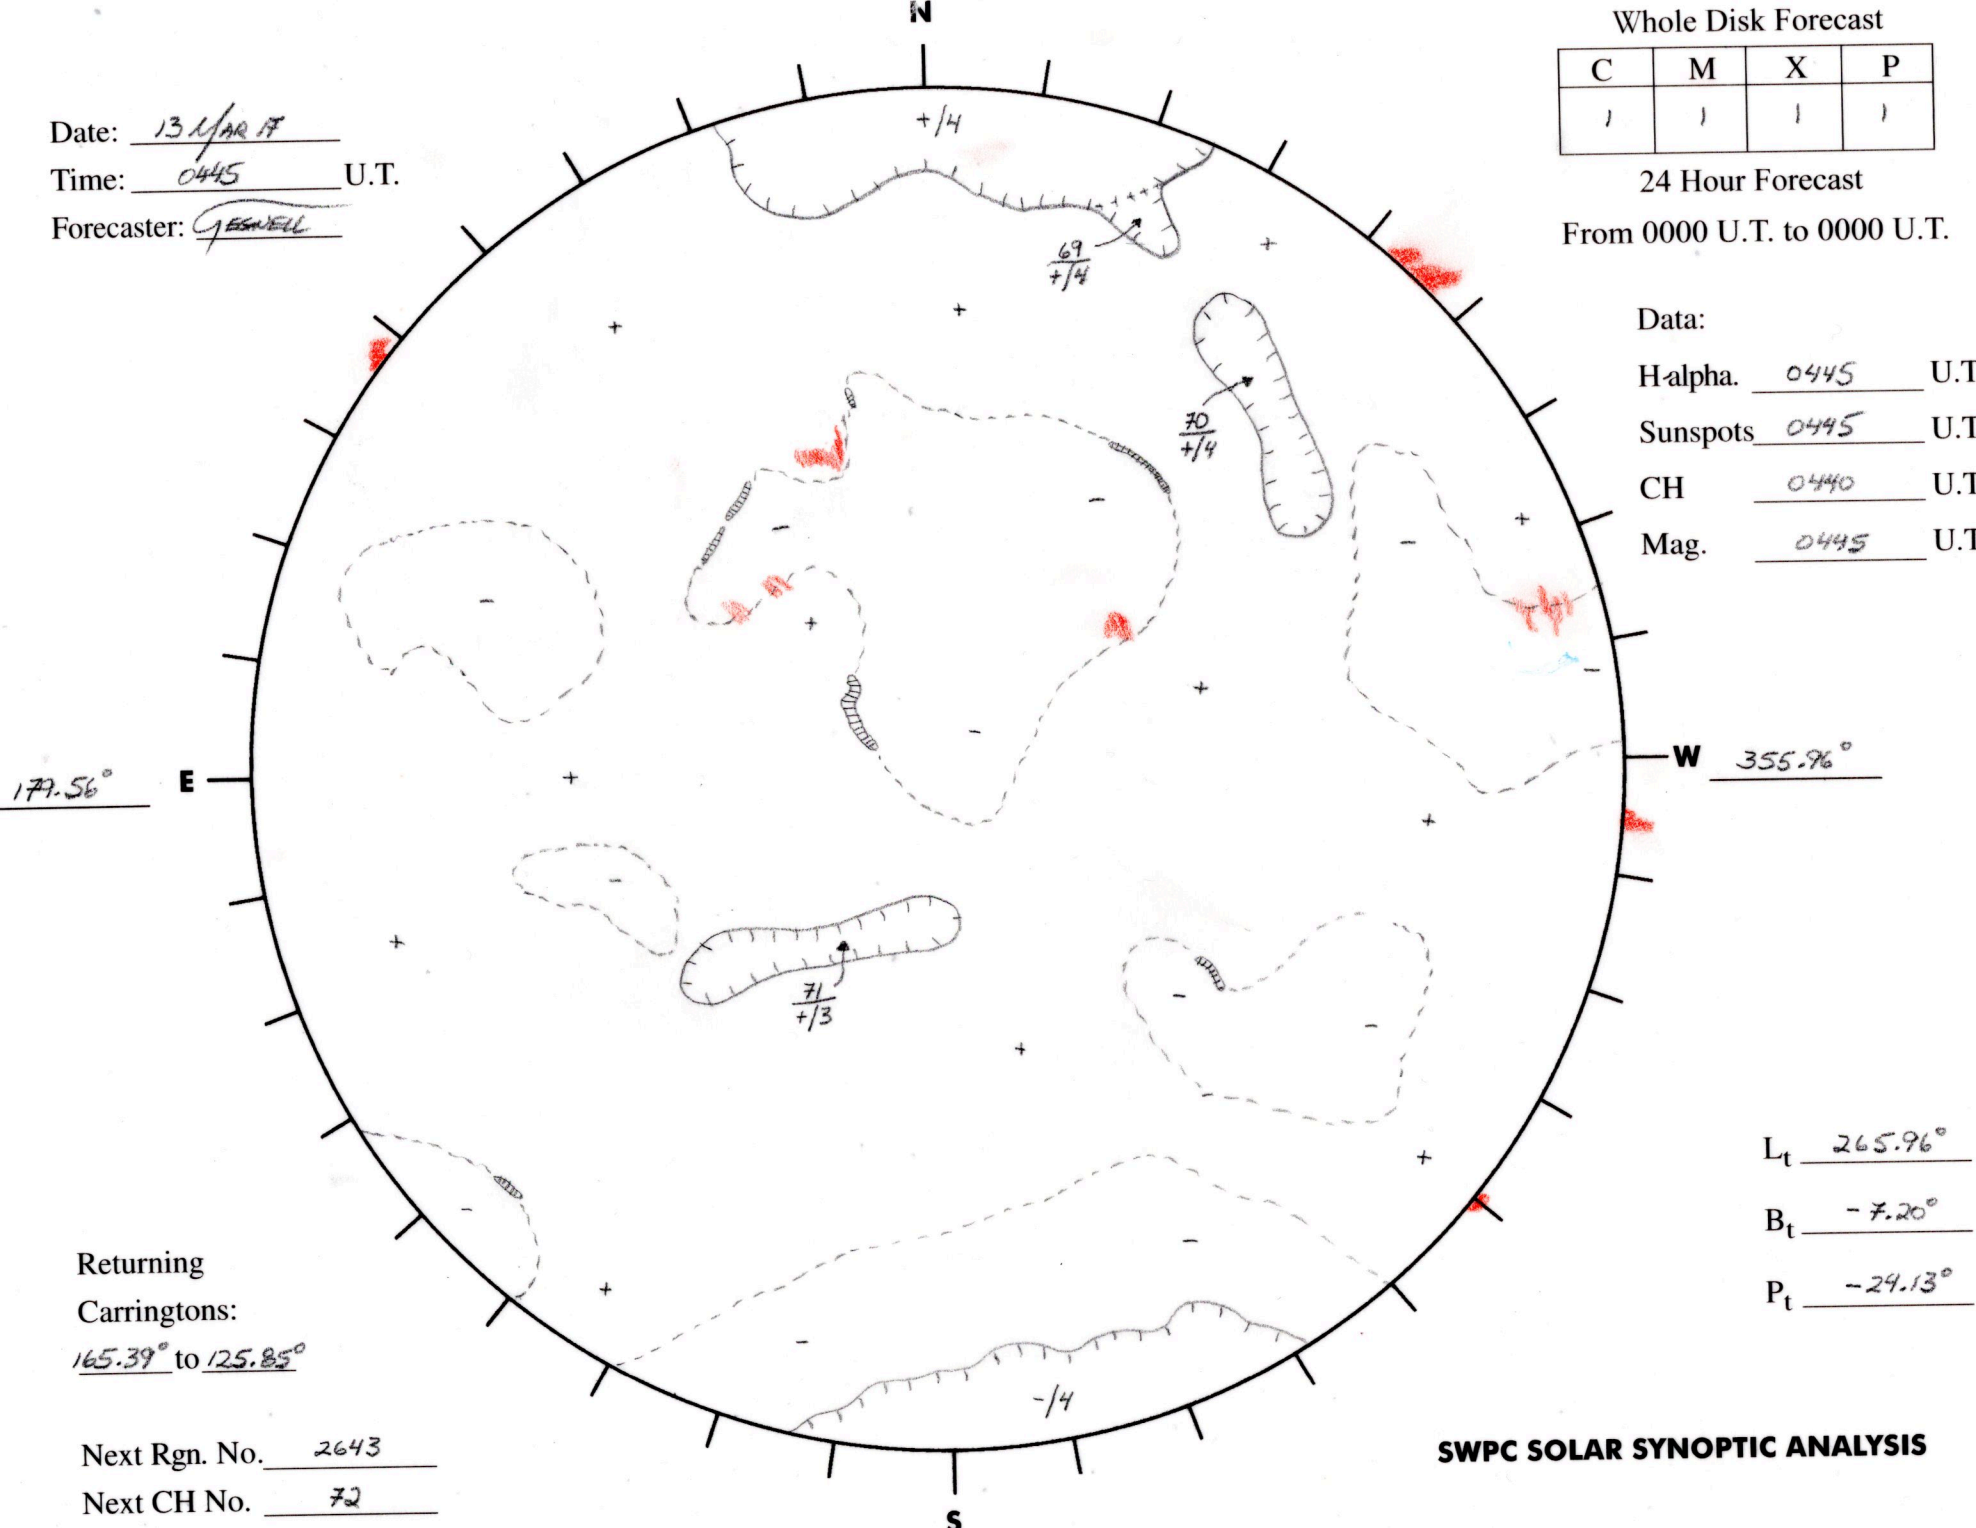

Whole Disk Forecast

C	M	X	P
1	1	1	1

24 Hour Forecast

From 0000 U.T. to 0000 U.T.

Data:

H-alpha. 0445 U.T.

Sunspots 0445 U.T.

CH 0440 U.T.

Mag. 0445 U.T.

Date: 13 MAR 17  
 Time: 0445 U.T.  
 Forecaster: GESWELL

177.56° E

W 355.96°

Returning Carringtons:  
165.39° to 125.85°

$L_t$  265.96°

$B_t$  -7.20°

$P_t$  -29.13°

Next Rgn. No. 2643

Next CH No. 72

**SWPC SOLAR SYNOPTIC ANALYSIS**