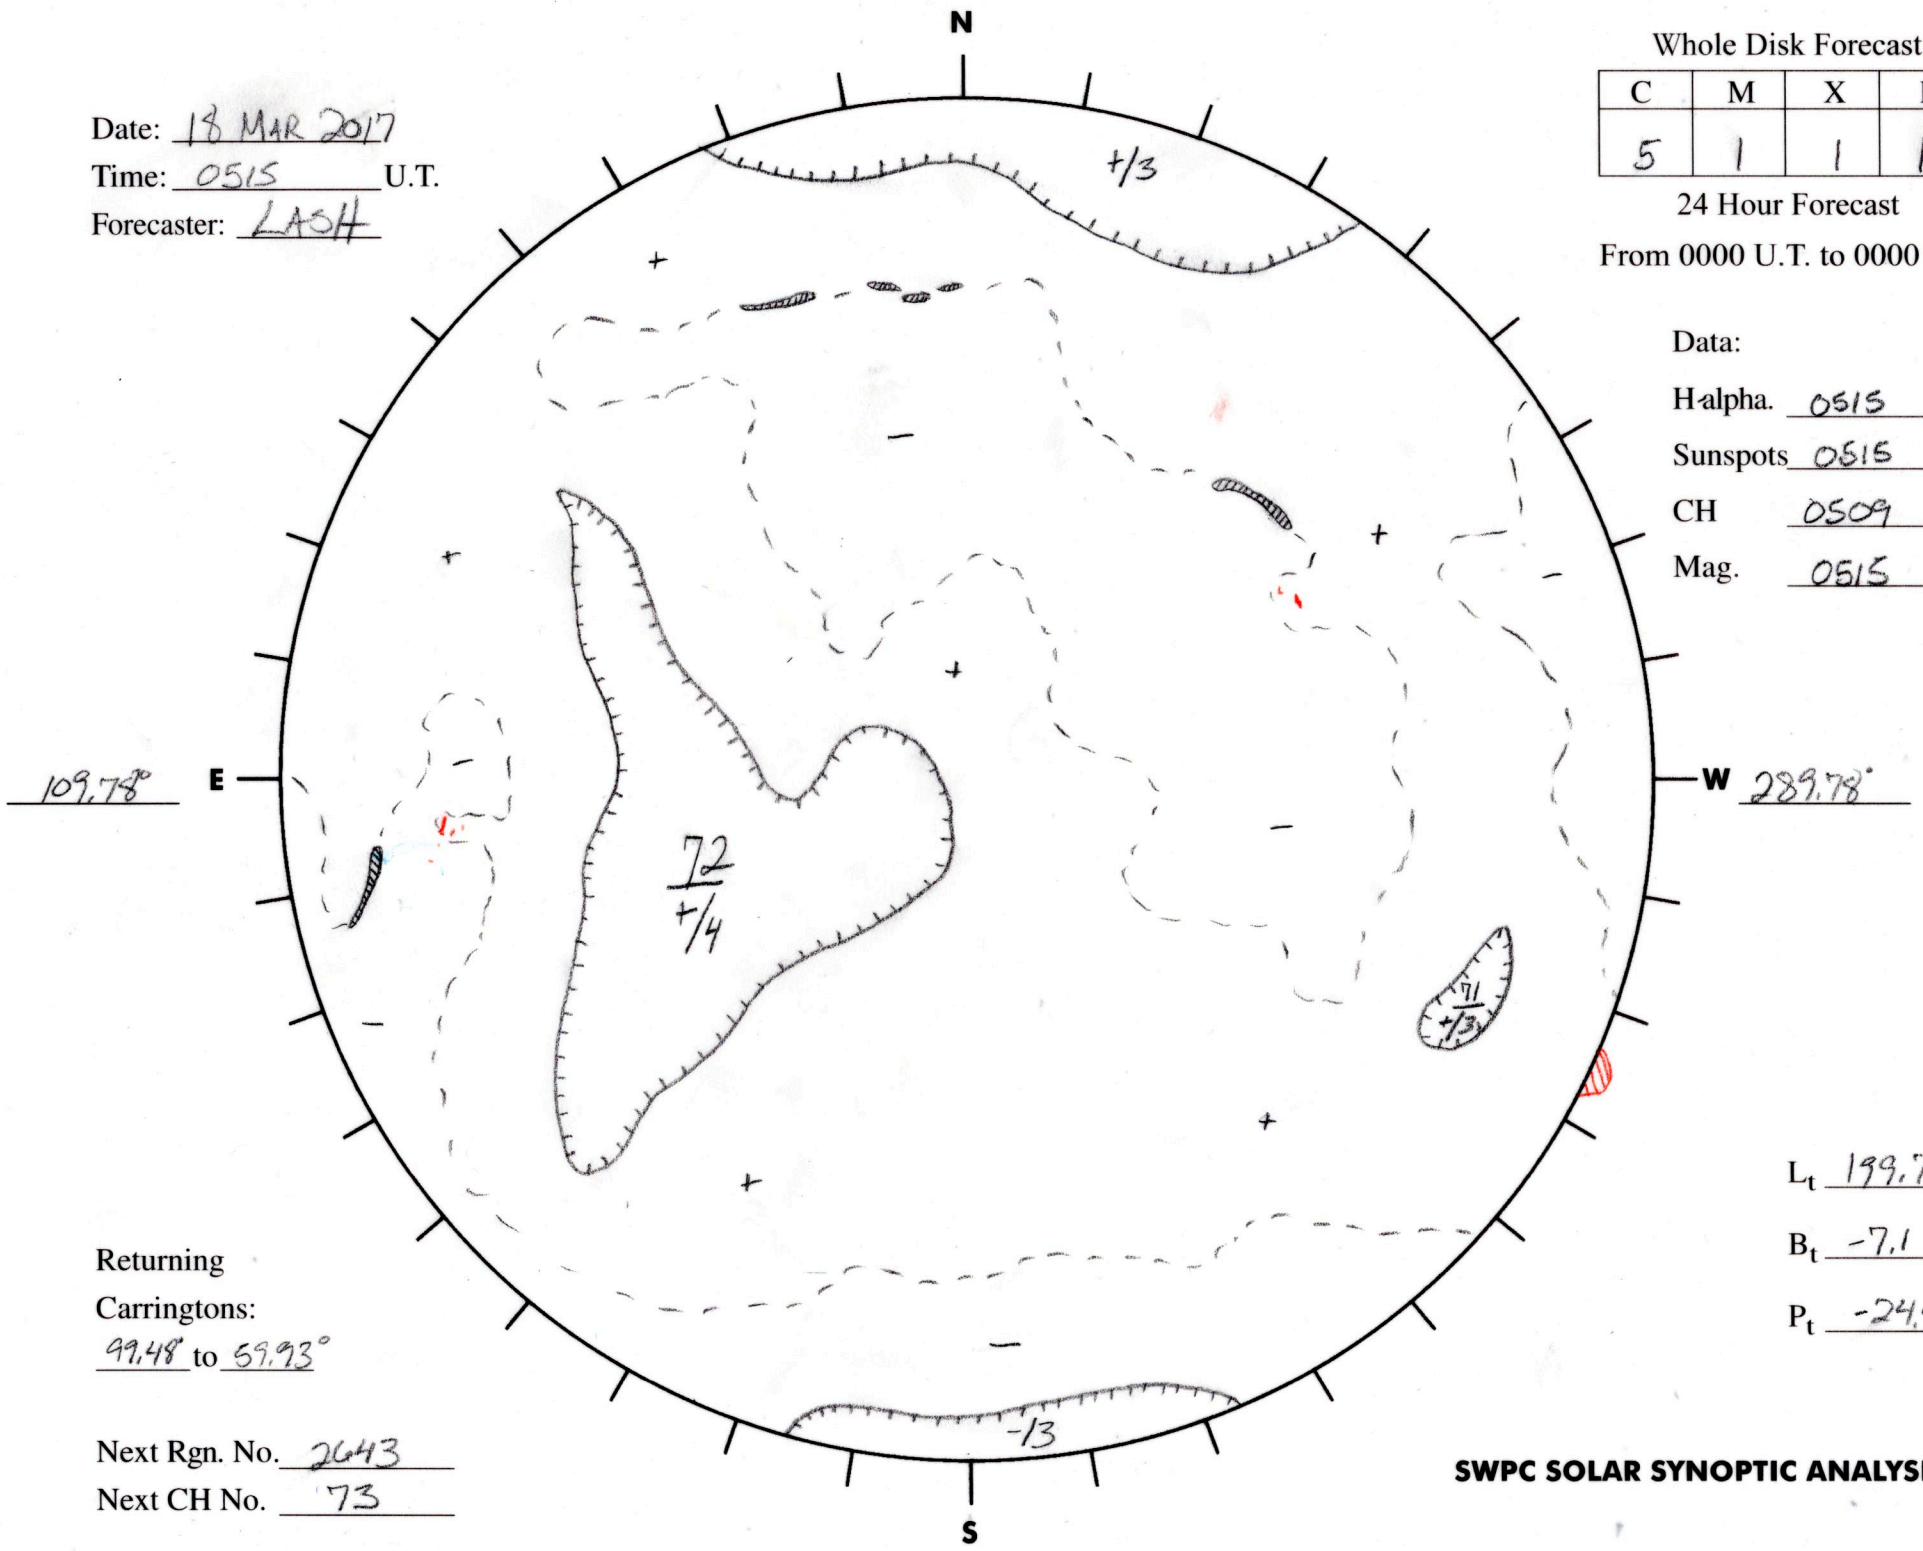

Date: 18 MAR 2017
 Time: 0515 U.T.
 Forecaster: LASH

Whole Disk Forecast

C	M	X	P
5	1	1	1

24 Hour Forecast
 From 0000 U.T. to 0000 U.T.

Data:
 Halpha. 0515 U.T.
 Sunspots 0515 U.T.
 CH 0509 U.T.
 Mag. 0515 U.T.

Returning Carringtons:
99.48 to 59.93

Next Rgn. No. 2643
 Next CH No. 73

L_t 199.78
 B_t -7.1
 P_t -24.91