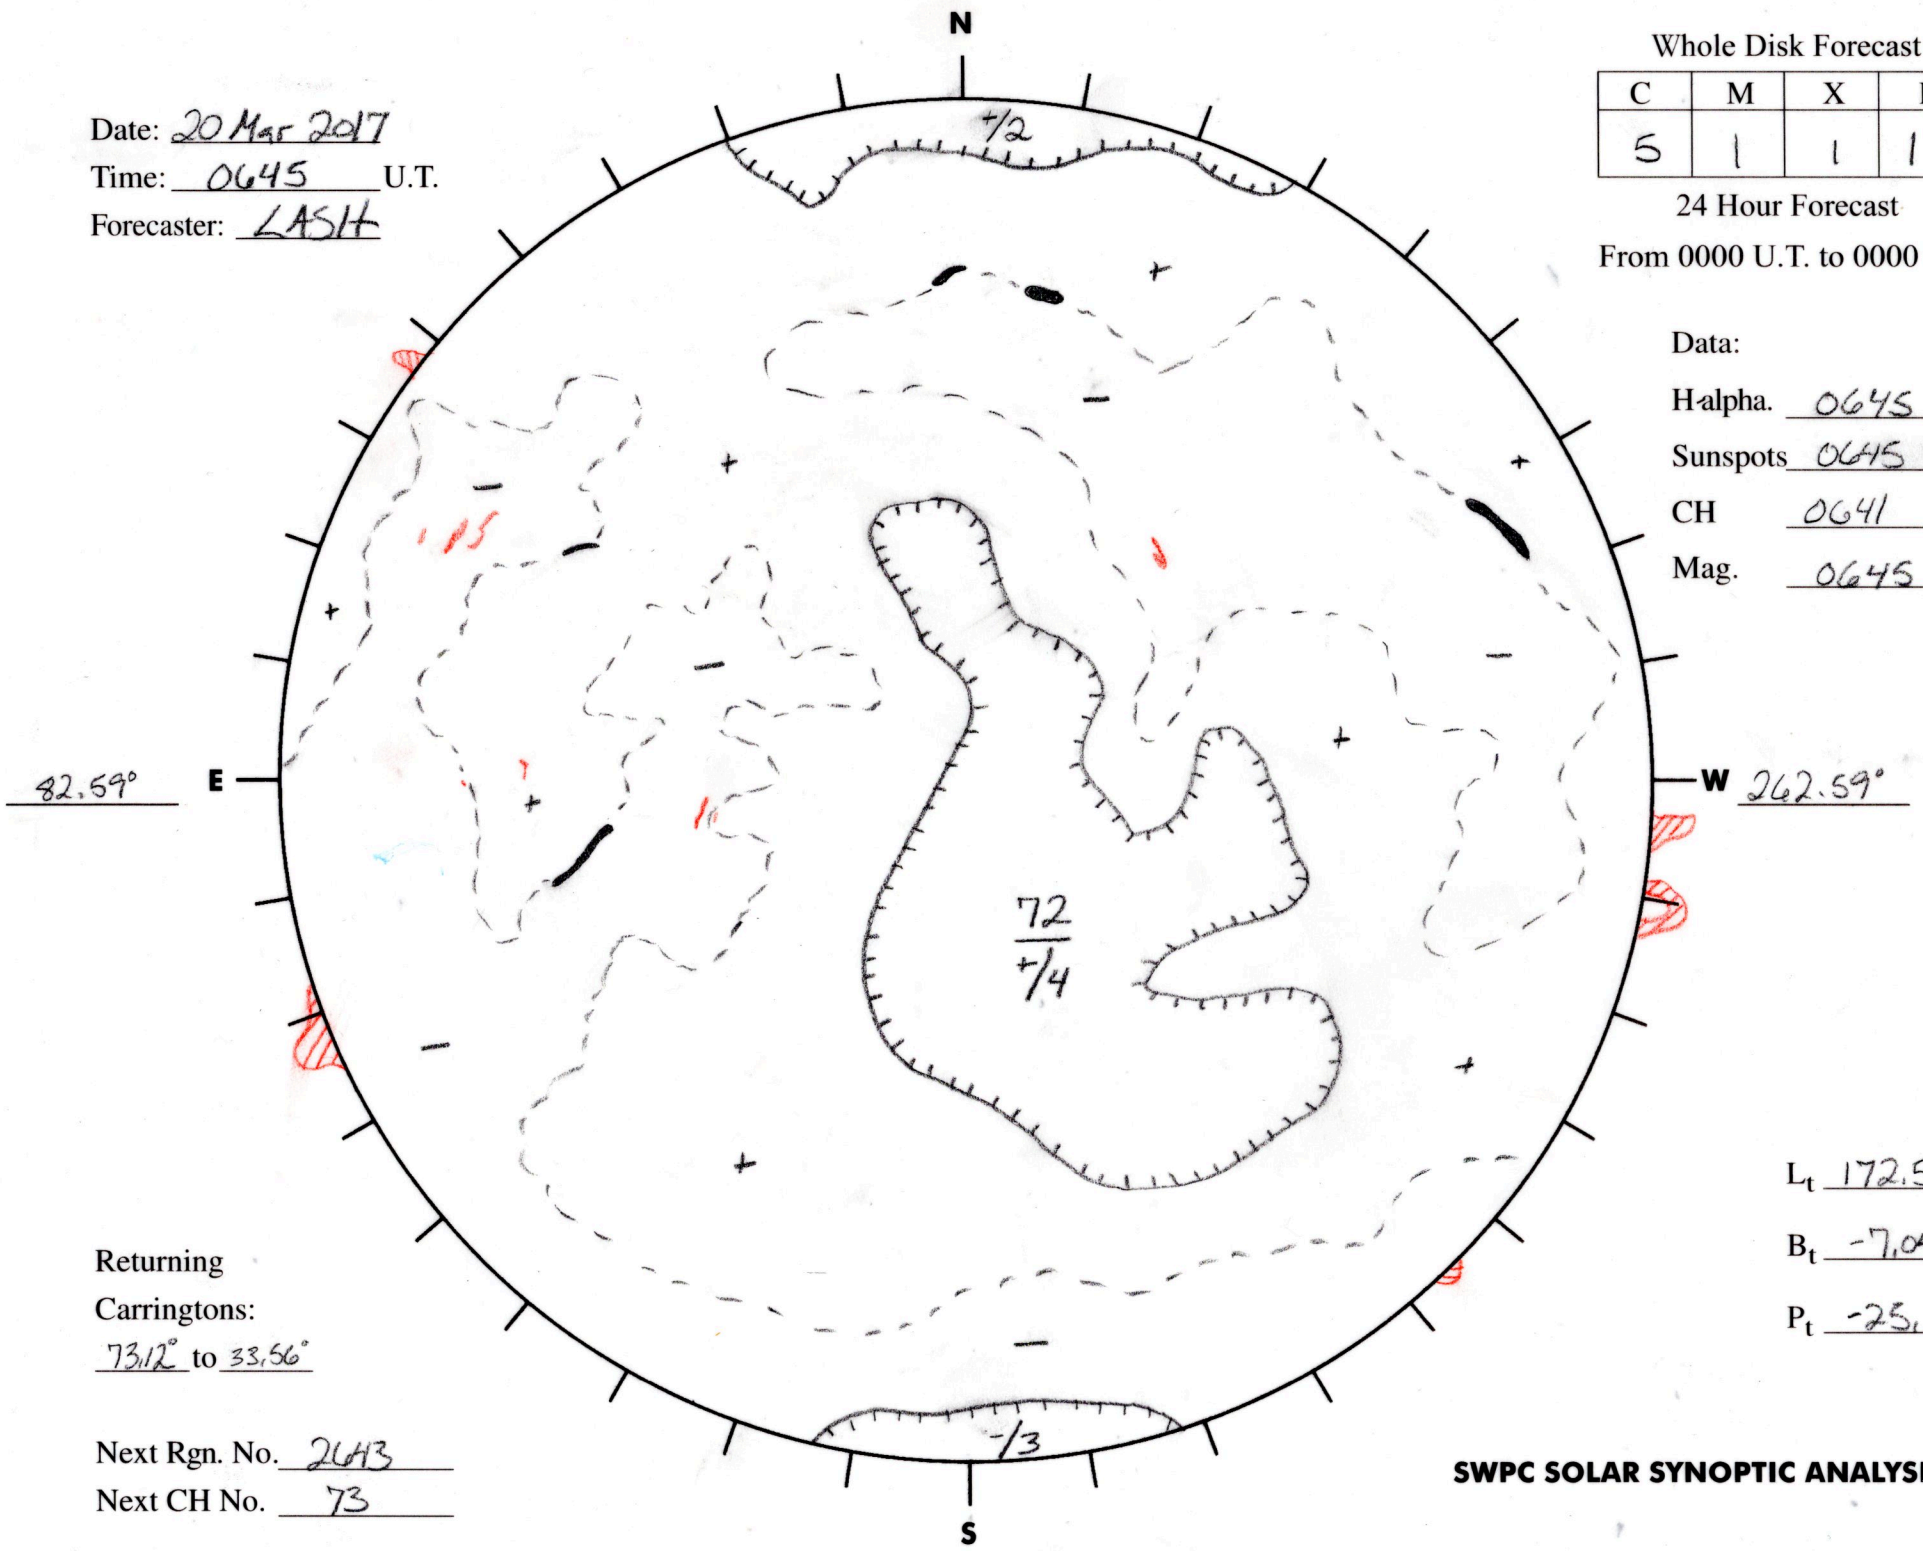

Date: 20 Mar 2017
 Time: 0645 U.T.
 Forecaster: LASH

Whole Disk Forecast

C	M	X	P
5	1	1	1

24 Hour Forecast
 From 0000 U.T. to 0000 U.T.

Data:
 H-alpha. 0645 U.T.
 Sunspots 0645 U.T.
 CH 0641 U.T.
 Mag. 0645 U.T.

Returning Carringtons:
7312 to 3356

Next Rgn. No. 2643
 Next CH No. 73