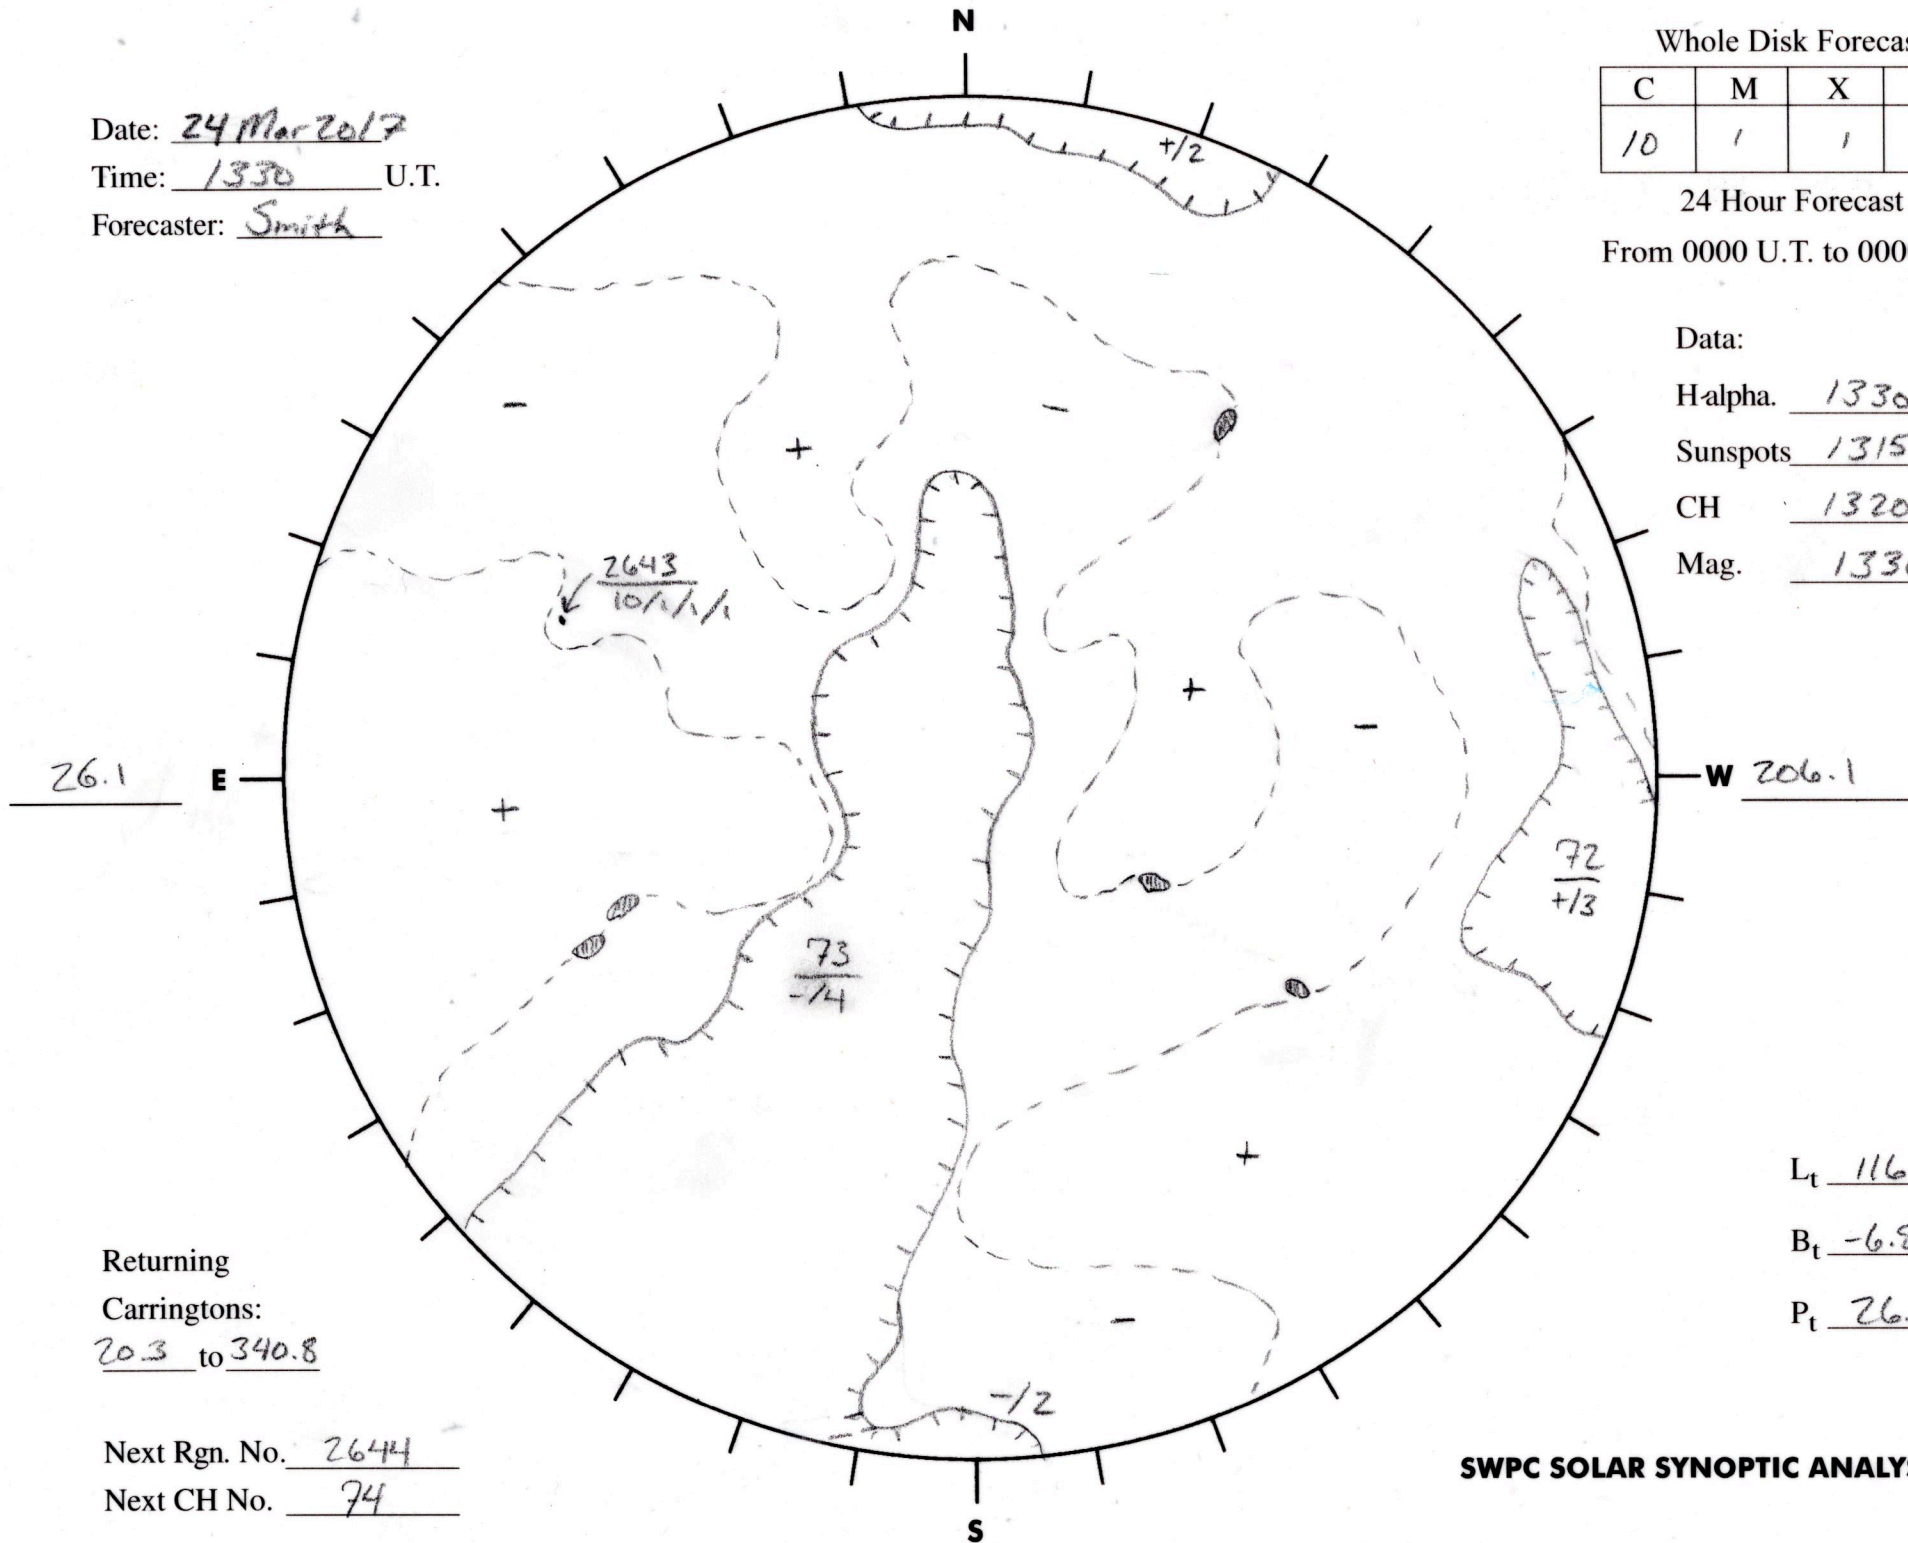

Date: 24 Mar 2017
 Time: 1330 U.T.
 Forecaster: Smith

Whole Disk Forecast

C	M	X	P
10	1	1	1

24 Hour Forecast

From 0000 U.T. to 0000 U.T.

Data:

H-alpha. 1330 U.T.

Sunspots 1315 U.T.

CH 1320 U.T.

Mag. 1330 U.T.

Returning
 Carringtons:
20.3 to 340.8

Next Rgn. No. 2644
 Next CH No. 74

L_t 116.1

B_t -6.8

P_t 26.1