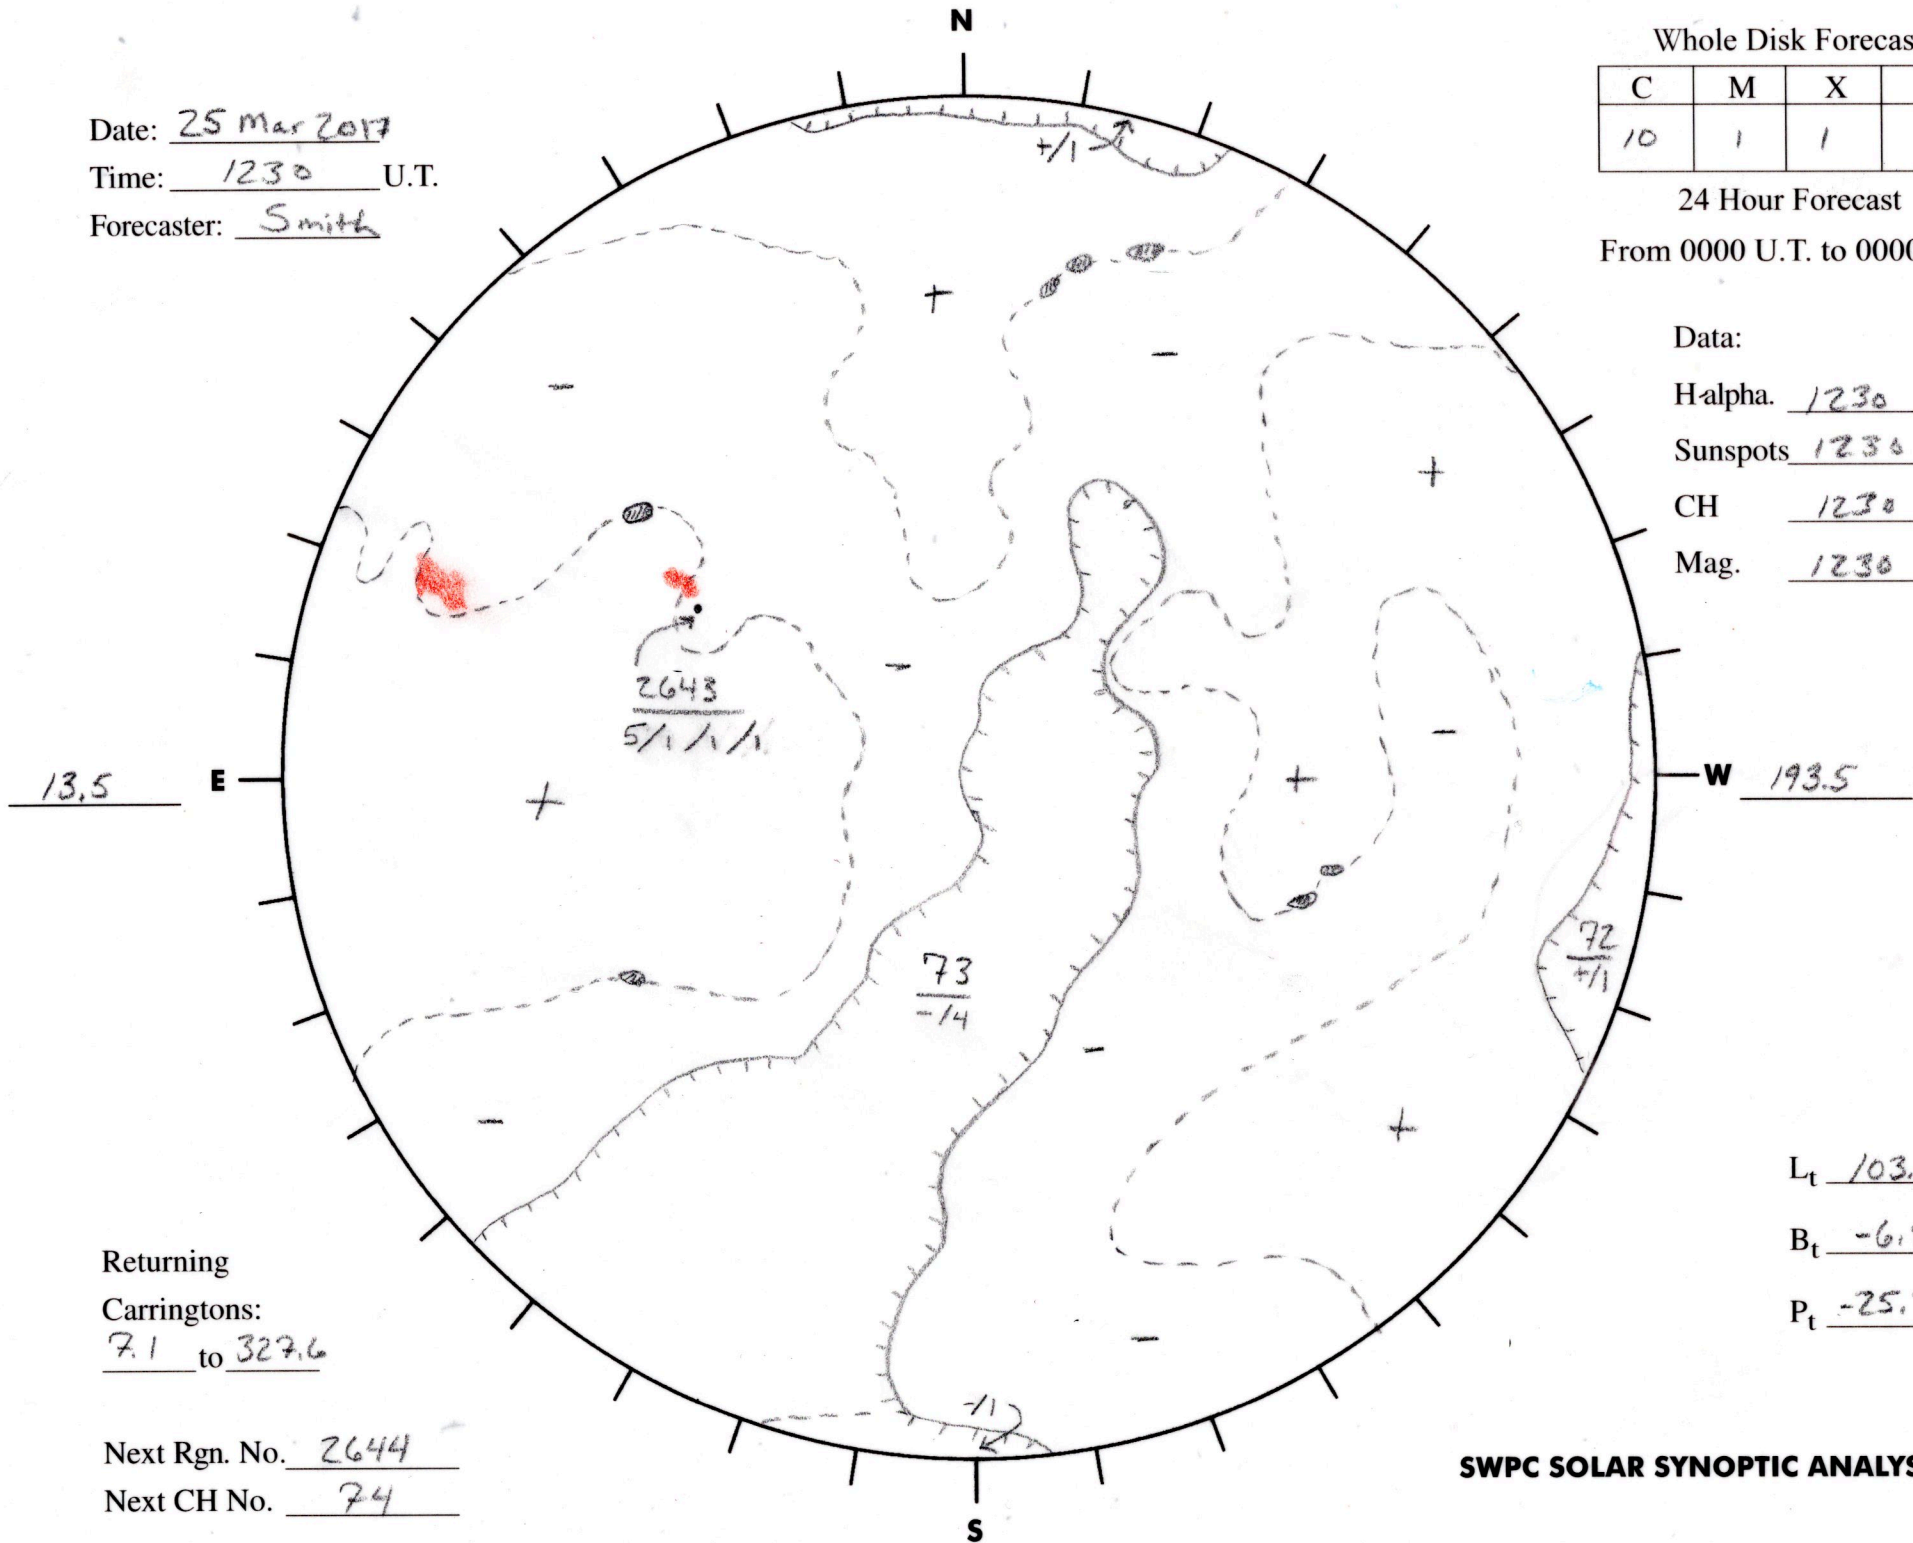

Date: 25 Mar 2017
 Time: 1230 U.T.
 Forecaster: Smith

Whole Disk Forecast

C	M	X	P
10	1	1	1

24 Hour Forecast

From 0000 U.T. to 0000 U.T.

Data:

H-alpha. 1230 U.T.

Sunspots 1230 U.T.

CH 1230 U.T.

Mag. 1230 U.T.

13.5 E

W 193.5

Returning
 Carringtons:
71 to 327.6

Next Rgn. No. 2644
 Next CH No. 74

L_t 103.5

B_t -6.8

P_t -25.7