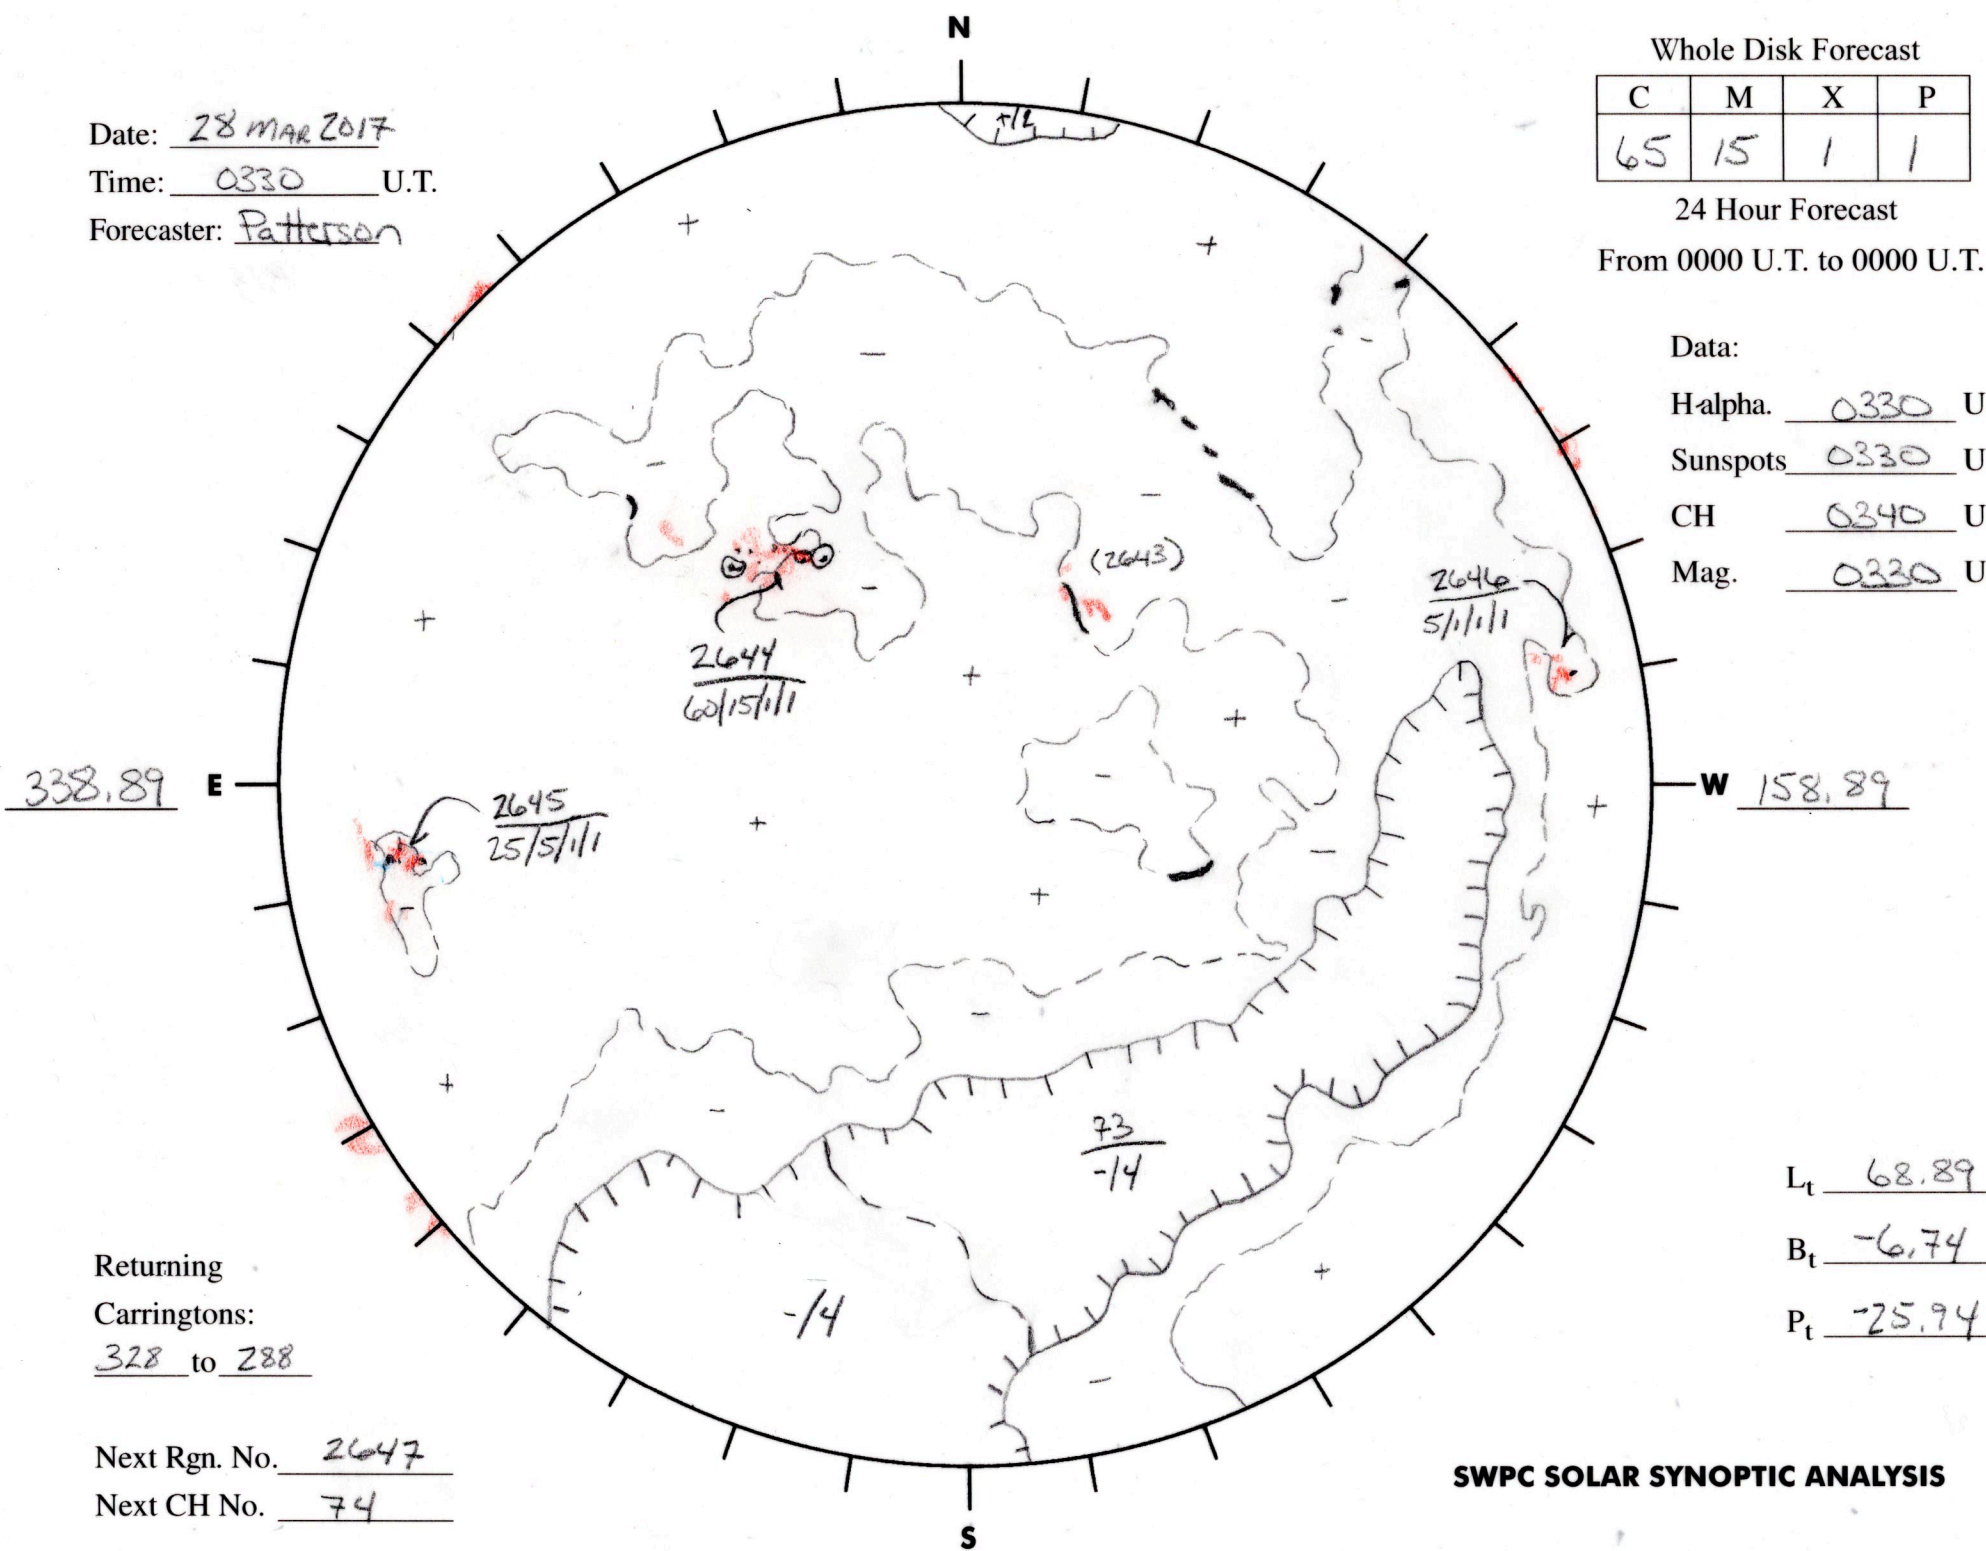

Date: 28 MAR 2017  
 Time: 0330 U.T.  
 Forecaster: Patterson

Whole Disk Forecast

C	M	X	P
65	15	1	1

24 Hour Forecast  
 From 0000 U.T. to 0000 U.T.

Data:

H-alpha. 0330 U.T.

Sunspots 0330 U.T.

CH 0340 U.T.

Mag. 0330 U.T.

Returning Carringtons:  
328 to 288

Next Rgn. No. 2647  
 Next CH No. 74

$L_t$  68.89

$B_t$  -6.74

$P_t$  -25.94