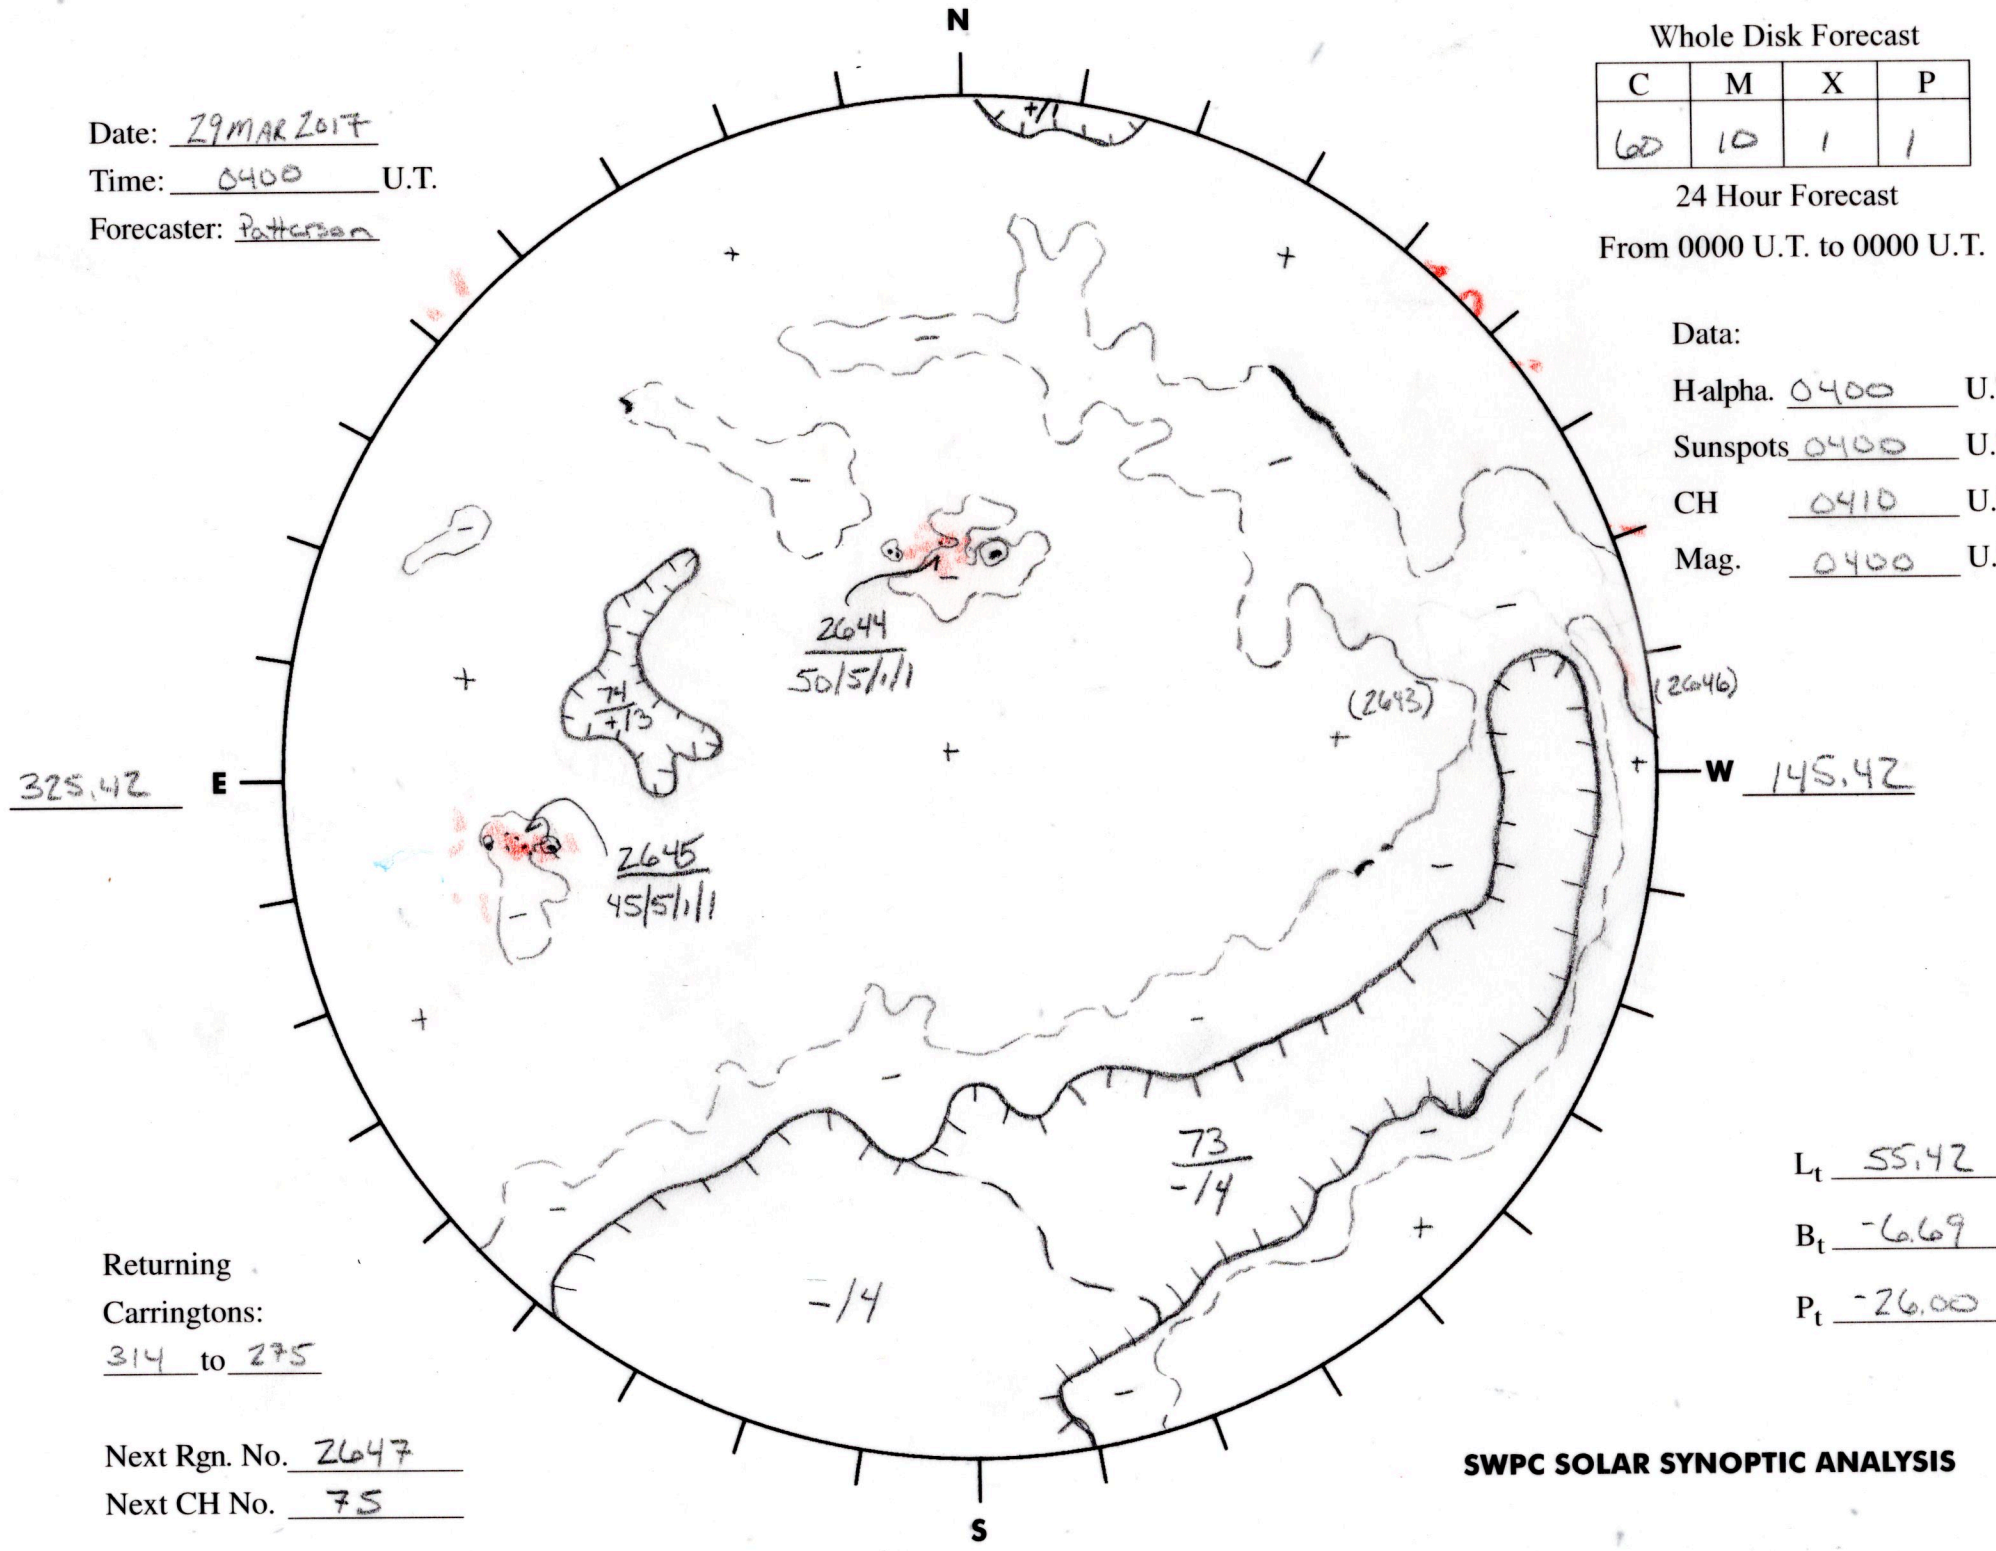

Date: 29 MAR 2017
 Time: 0400 U.T.
 Forecaster: Patterson

Whole Disk Forecast

C	M	X	P
60	10	1	1

24 Hour Forecast
 From 0000 U.T. to 0000 U.T.

Data:
 Halpha. 0400 U.T.
 Sunspots 0400 U.T.
 CH 0410 U.T.
 Mag. 0400 U.T.

Returning Carringtons:
314 to 295

Next Rgn. No. 2647
 Next CH No. 75

L_t 55.42
 B_t -6.69
 P_t -26.00