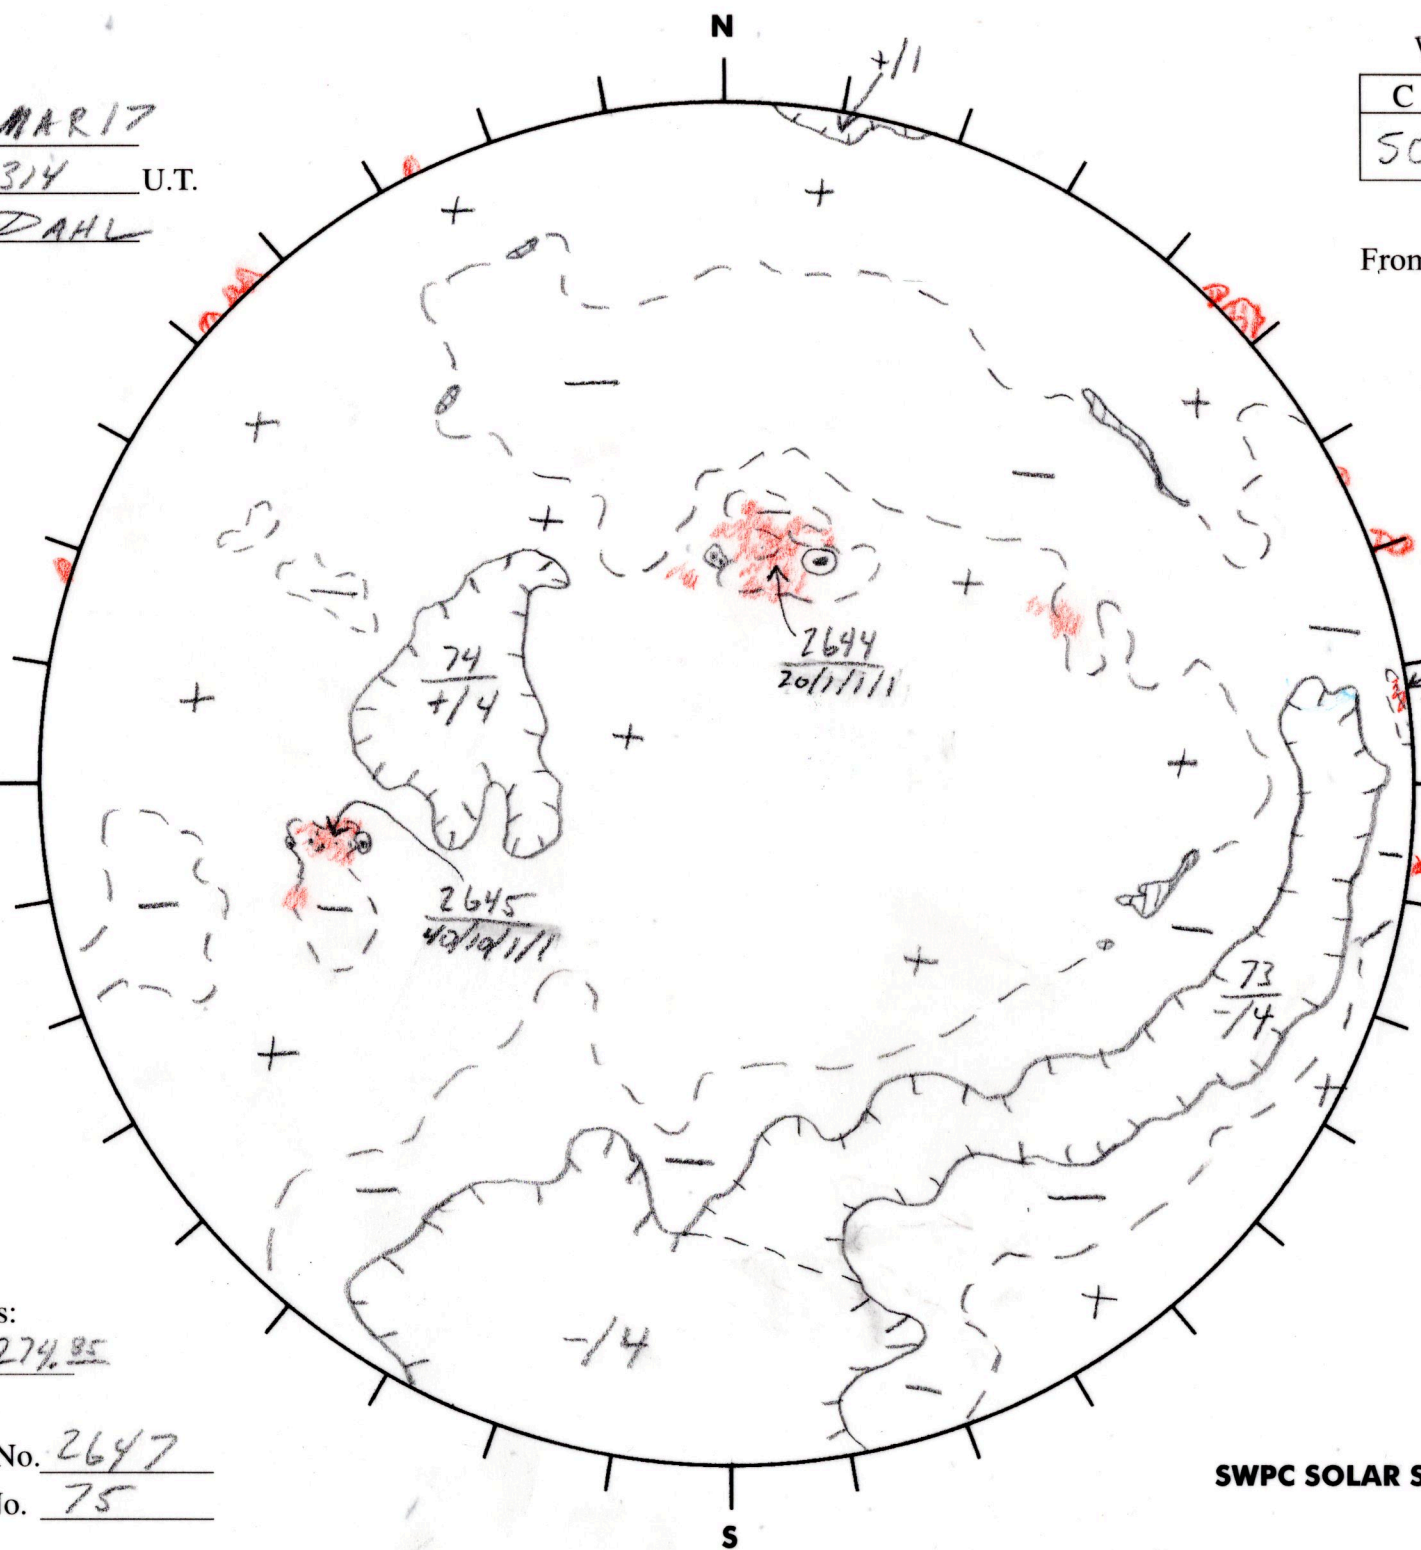

Date: 29 MAR 17
 Time: 1314 U.T.
 Forecaster: DAHL

Whole Disk Forecast

C	M	X	P
50	10	1	1

24 Hour Forecast

From 0000 U.T. to 0000 U.T.

Data:

Halpha. 1314 U.T.

Sunspots 1315 U.T.

CH 1311 U.T.

Mag. 1315 U.T.

320.35 E

W 140.35

Returning Carringtons: 314.43 to 274.85

Next Rgn. No. 2647
 Next CH No. 75

L_t 50.35
 B_t -6.62
 P_t -26.03