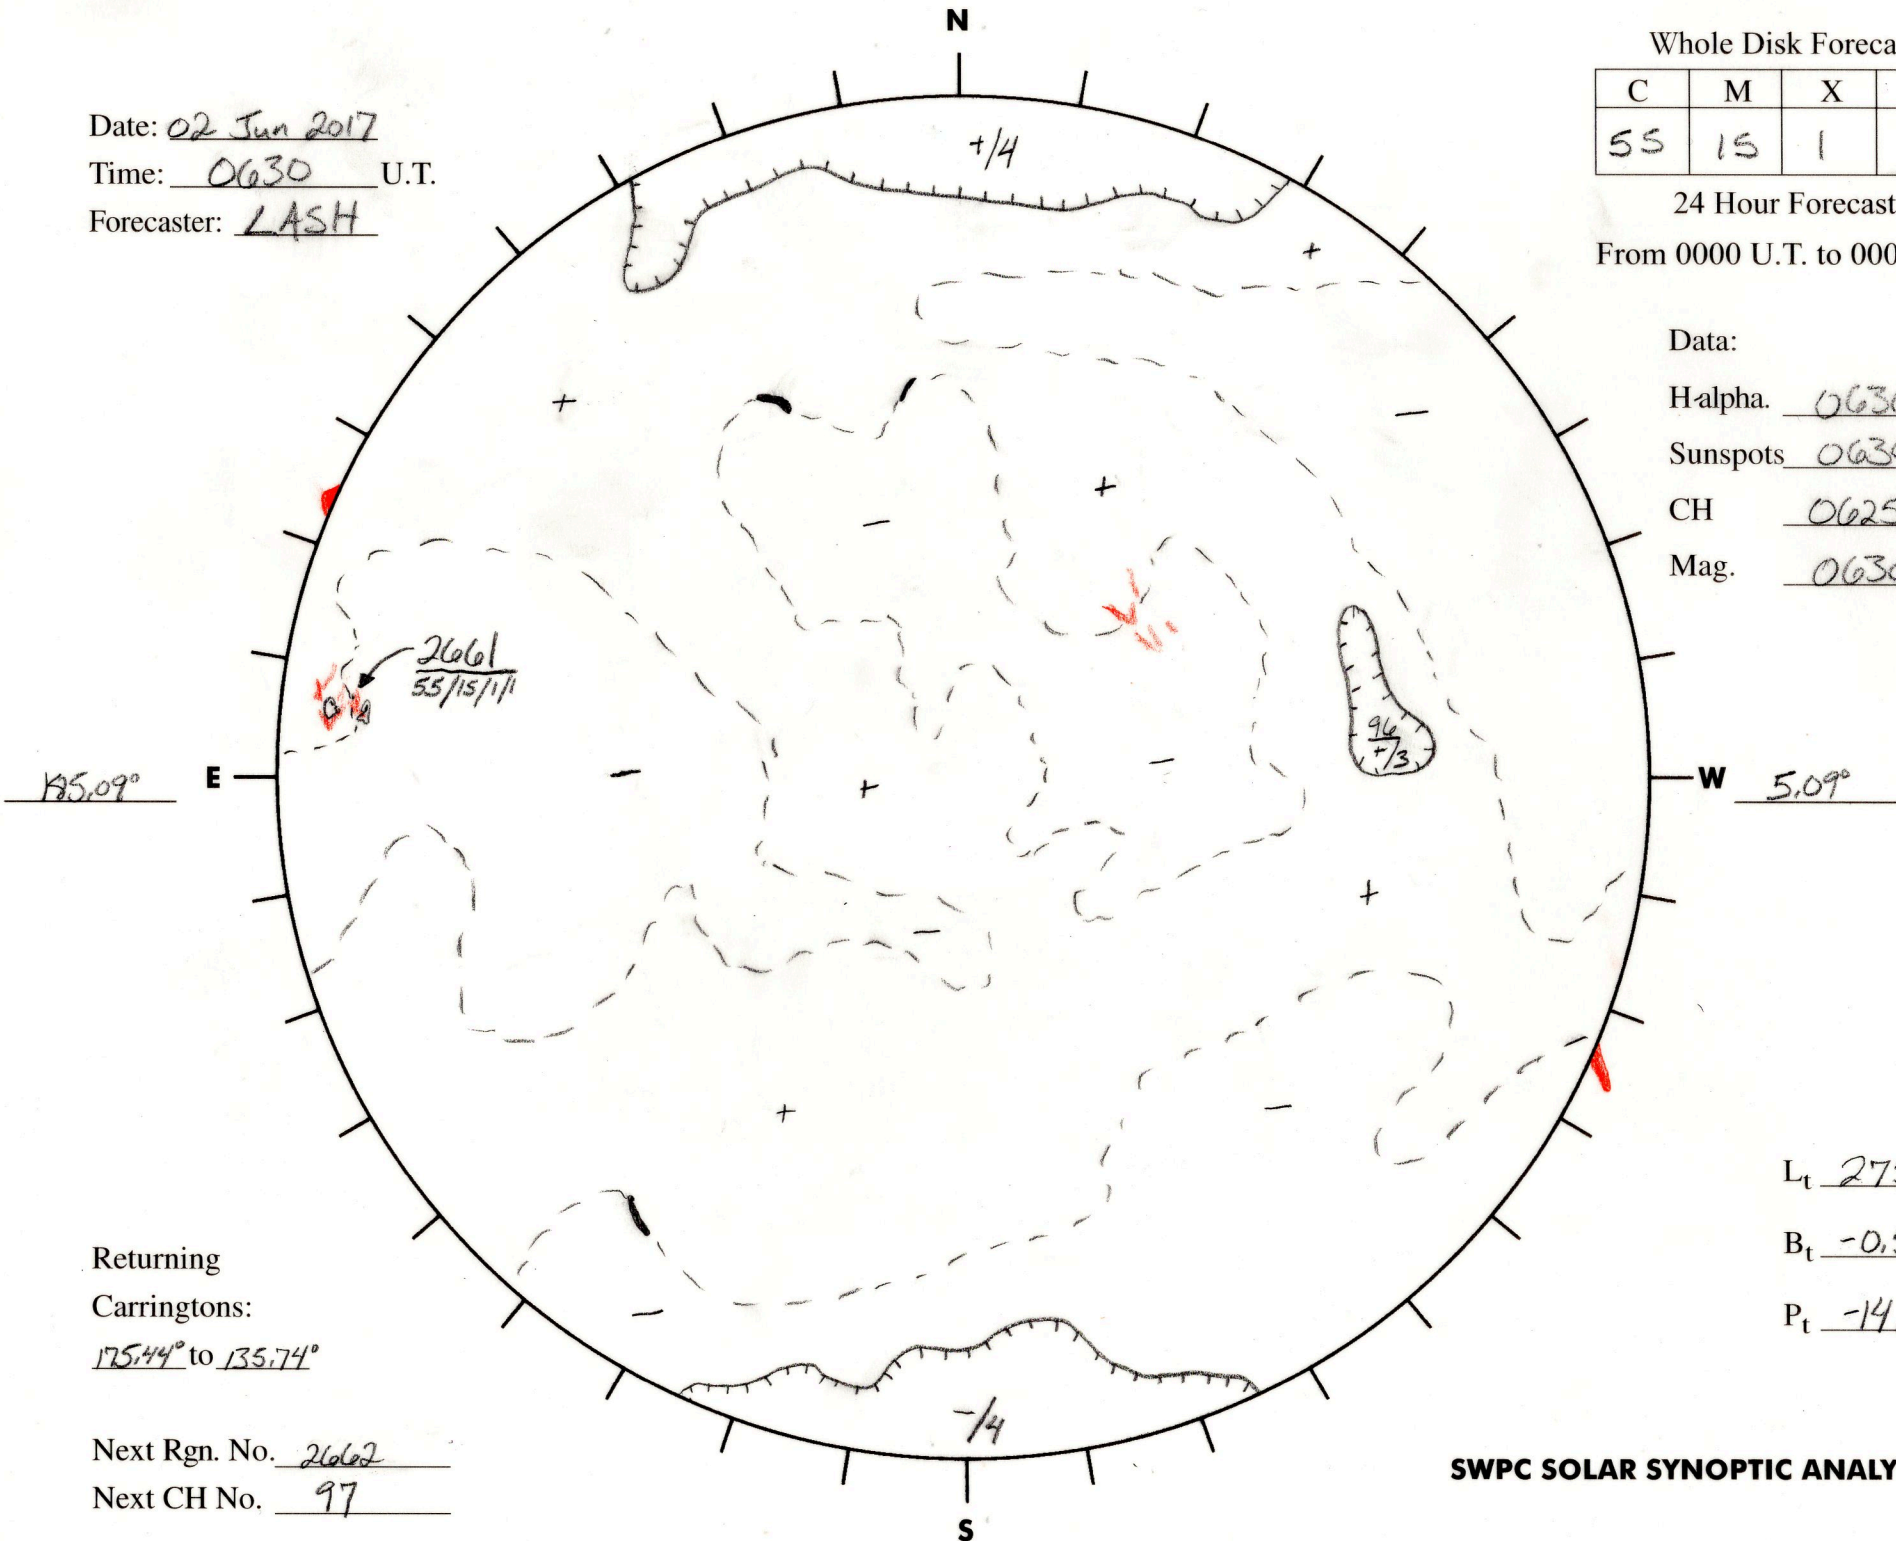

Date: 02 Jun 2017
 Time: 0630 U.T.
 Forecaster: LASH

Whole Disk Forecast

C	M	X	P
55	15	1	1

24 Hour Forecast
 From 0000 U.T. to 0000 U.T.

Data:

Halpha. 0630 U.T.
 Sunspots 0630 U.T.
 CH 0625 U.T.
 Mag. 0630 U.T.

Returning
 Carringtons:
175.44° to 135.74°

Next Rgn. No. 2662
 Next CH No. 97

L_t 275.09°
 B_t -0.51
 P_t -14.89