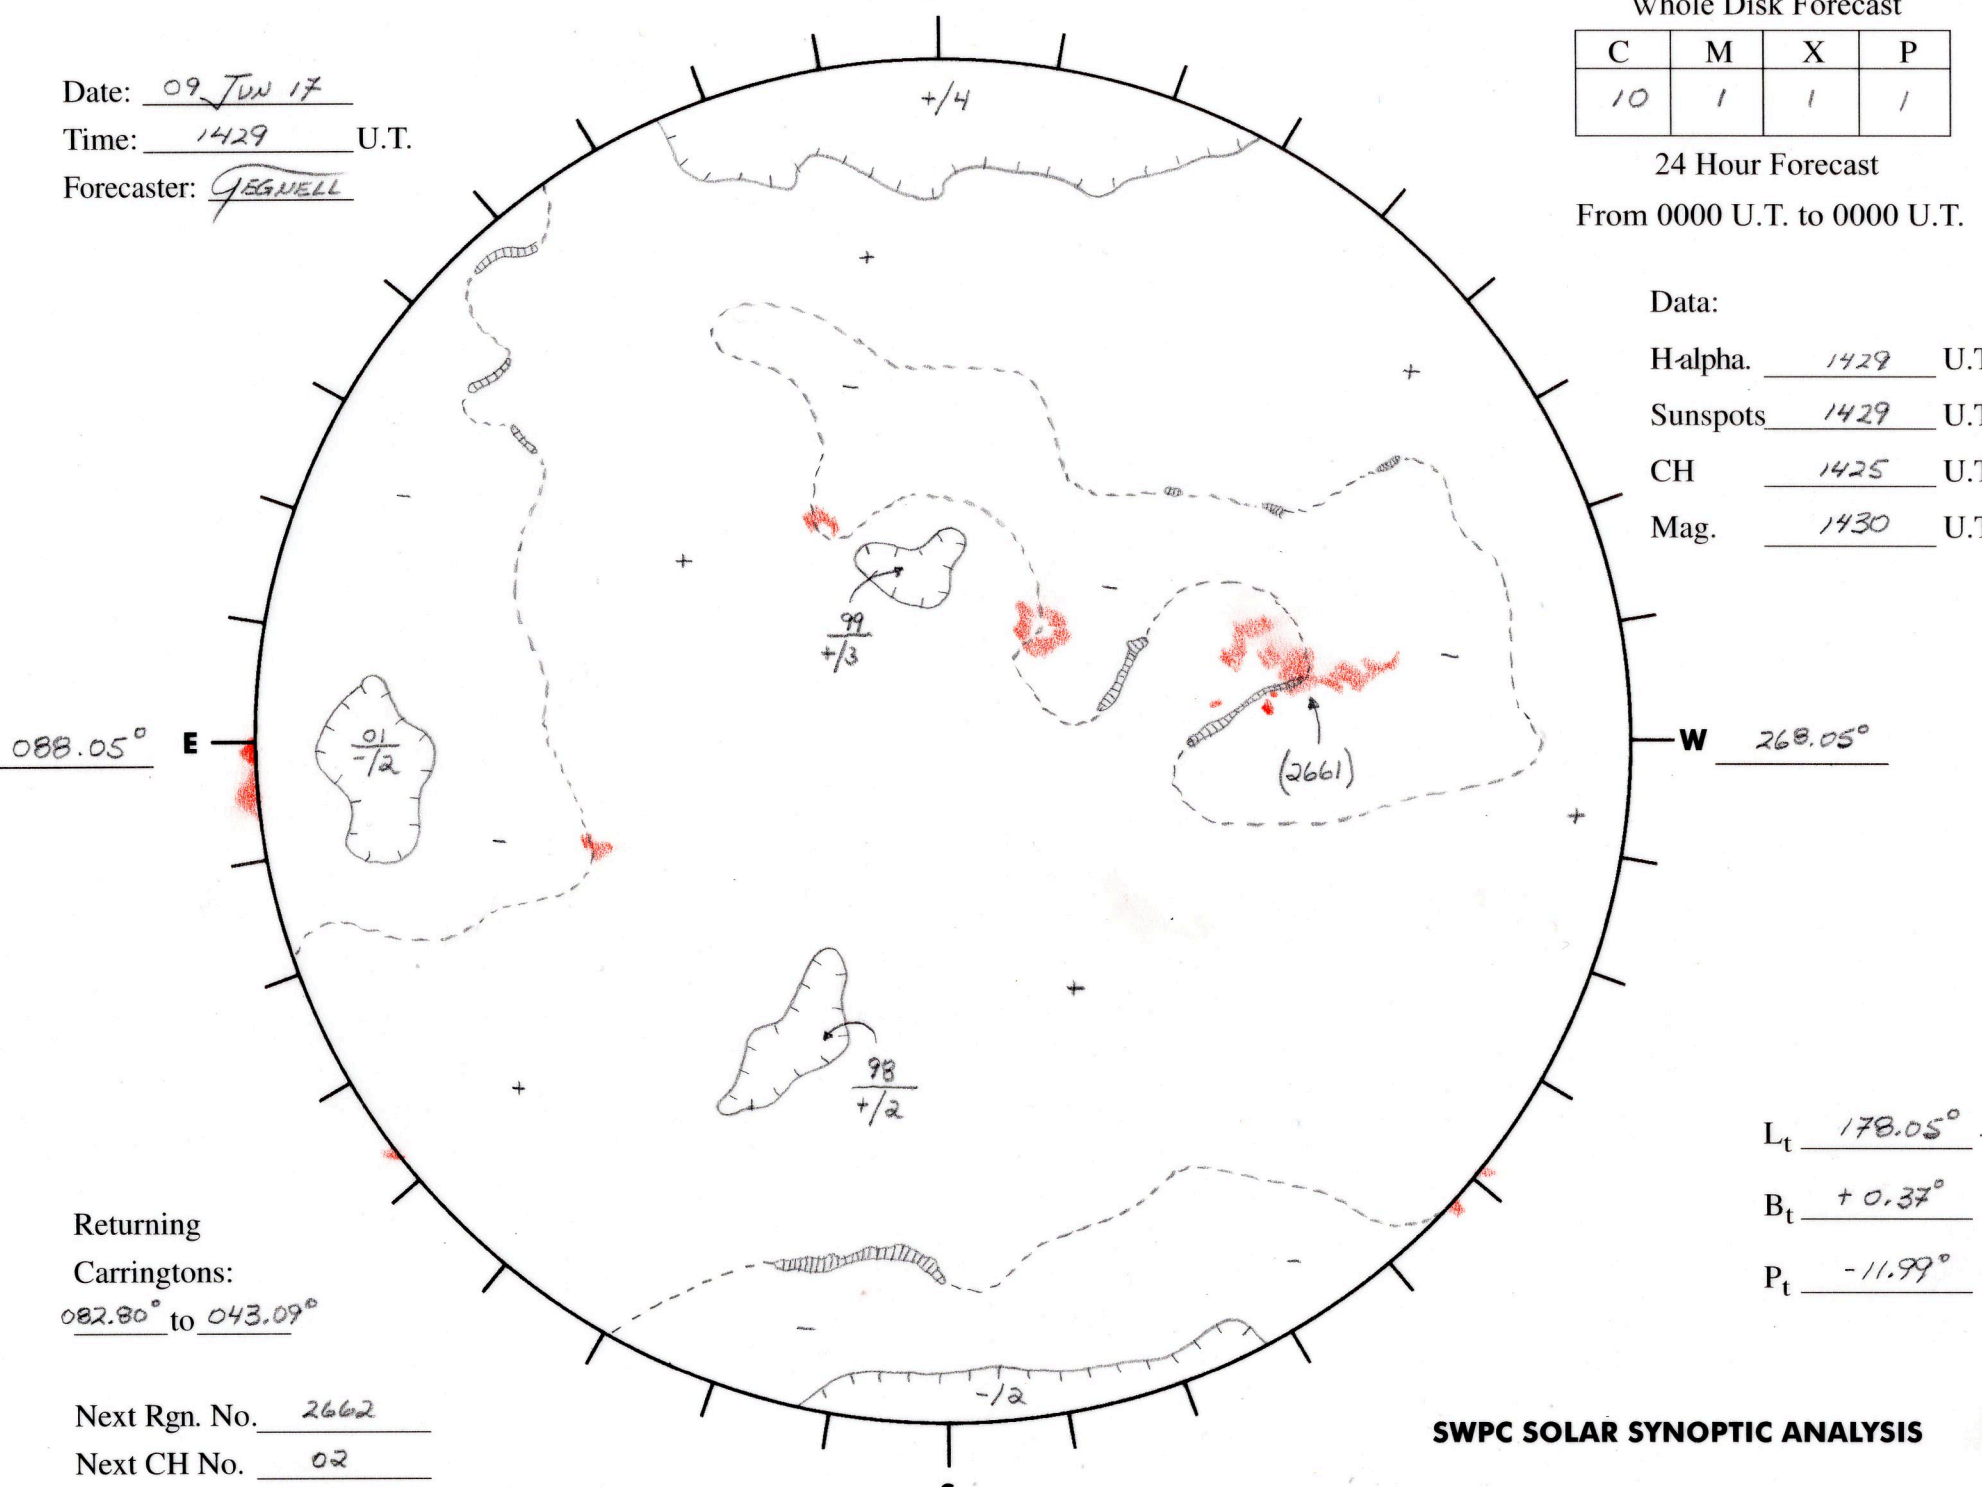

Date: 09 JUN 17
 Time: 1429 U.T.
 Forecaster: JEGWELL

Whole Disk Forecast

C	M	X	P
10	1	1	1

24 Hour Forecast
 From 0000 U.T. to 0000 U.T.

Data:
 H α . 1429 U.T.
 Sunspots 1429 U.T.
 CH 1425 U.T.
 Mag. 1430 U.T.

Returning
 Carringtons:
082.80° to 043.09°

L_t 178.05°
 B_t +0.37°
 P_t -11.99°

Next Rgn. No. 2662
 Next CH No. 02