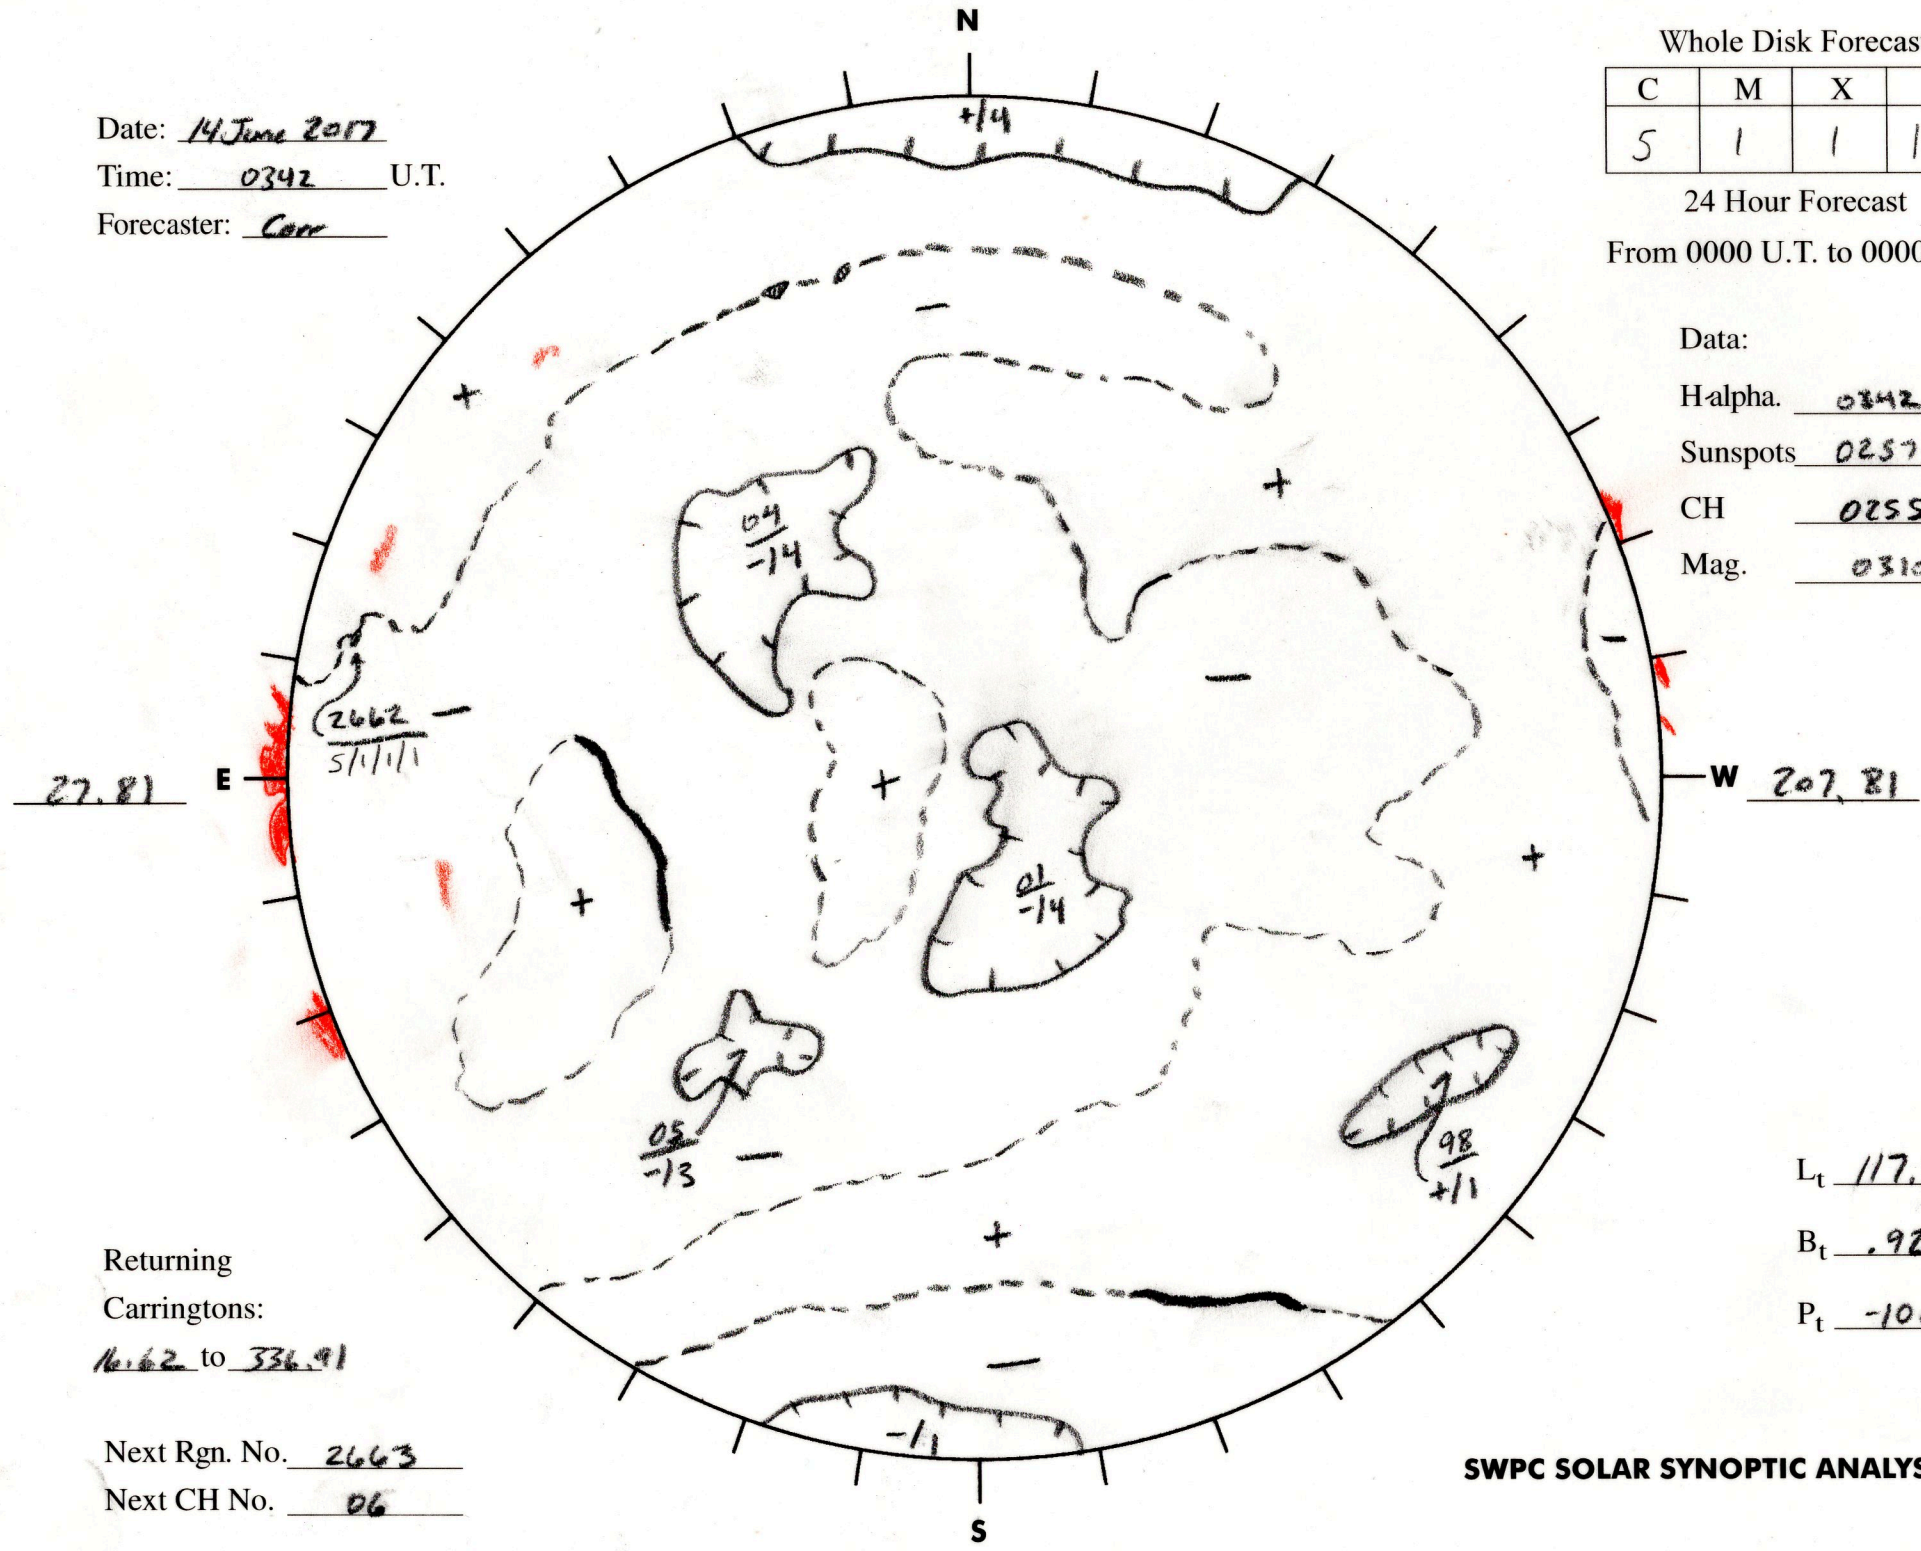

Date: 14 June 2017  
 Time: 0342 U.T.  
 Forecaster: Carr

Whole Disk Forecast

C	M	X	P
5	1	1	1

24 Hour Forecast

From 0000 U.T. to 0000 U.T.

Data:

Halpha. 0342 U.T.

Sunspots 0257 U.T.

CH 0255 U.T.

Mag. 0310 U.T.

27.81 E

W 207.81

Returning  
 Carringtons:  
16.62 to 336.91

Next Rgn. No. 2663  
 Next CH No. 06

L<sub>t</sub> 117.81

B<sub>t</sub> .92