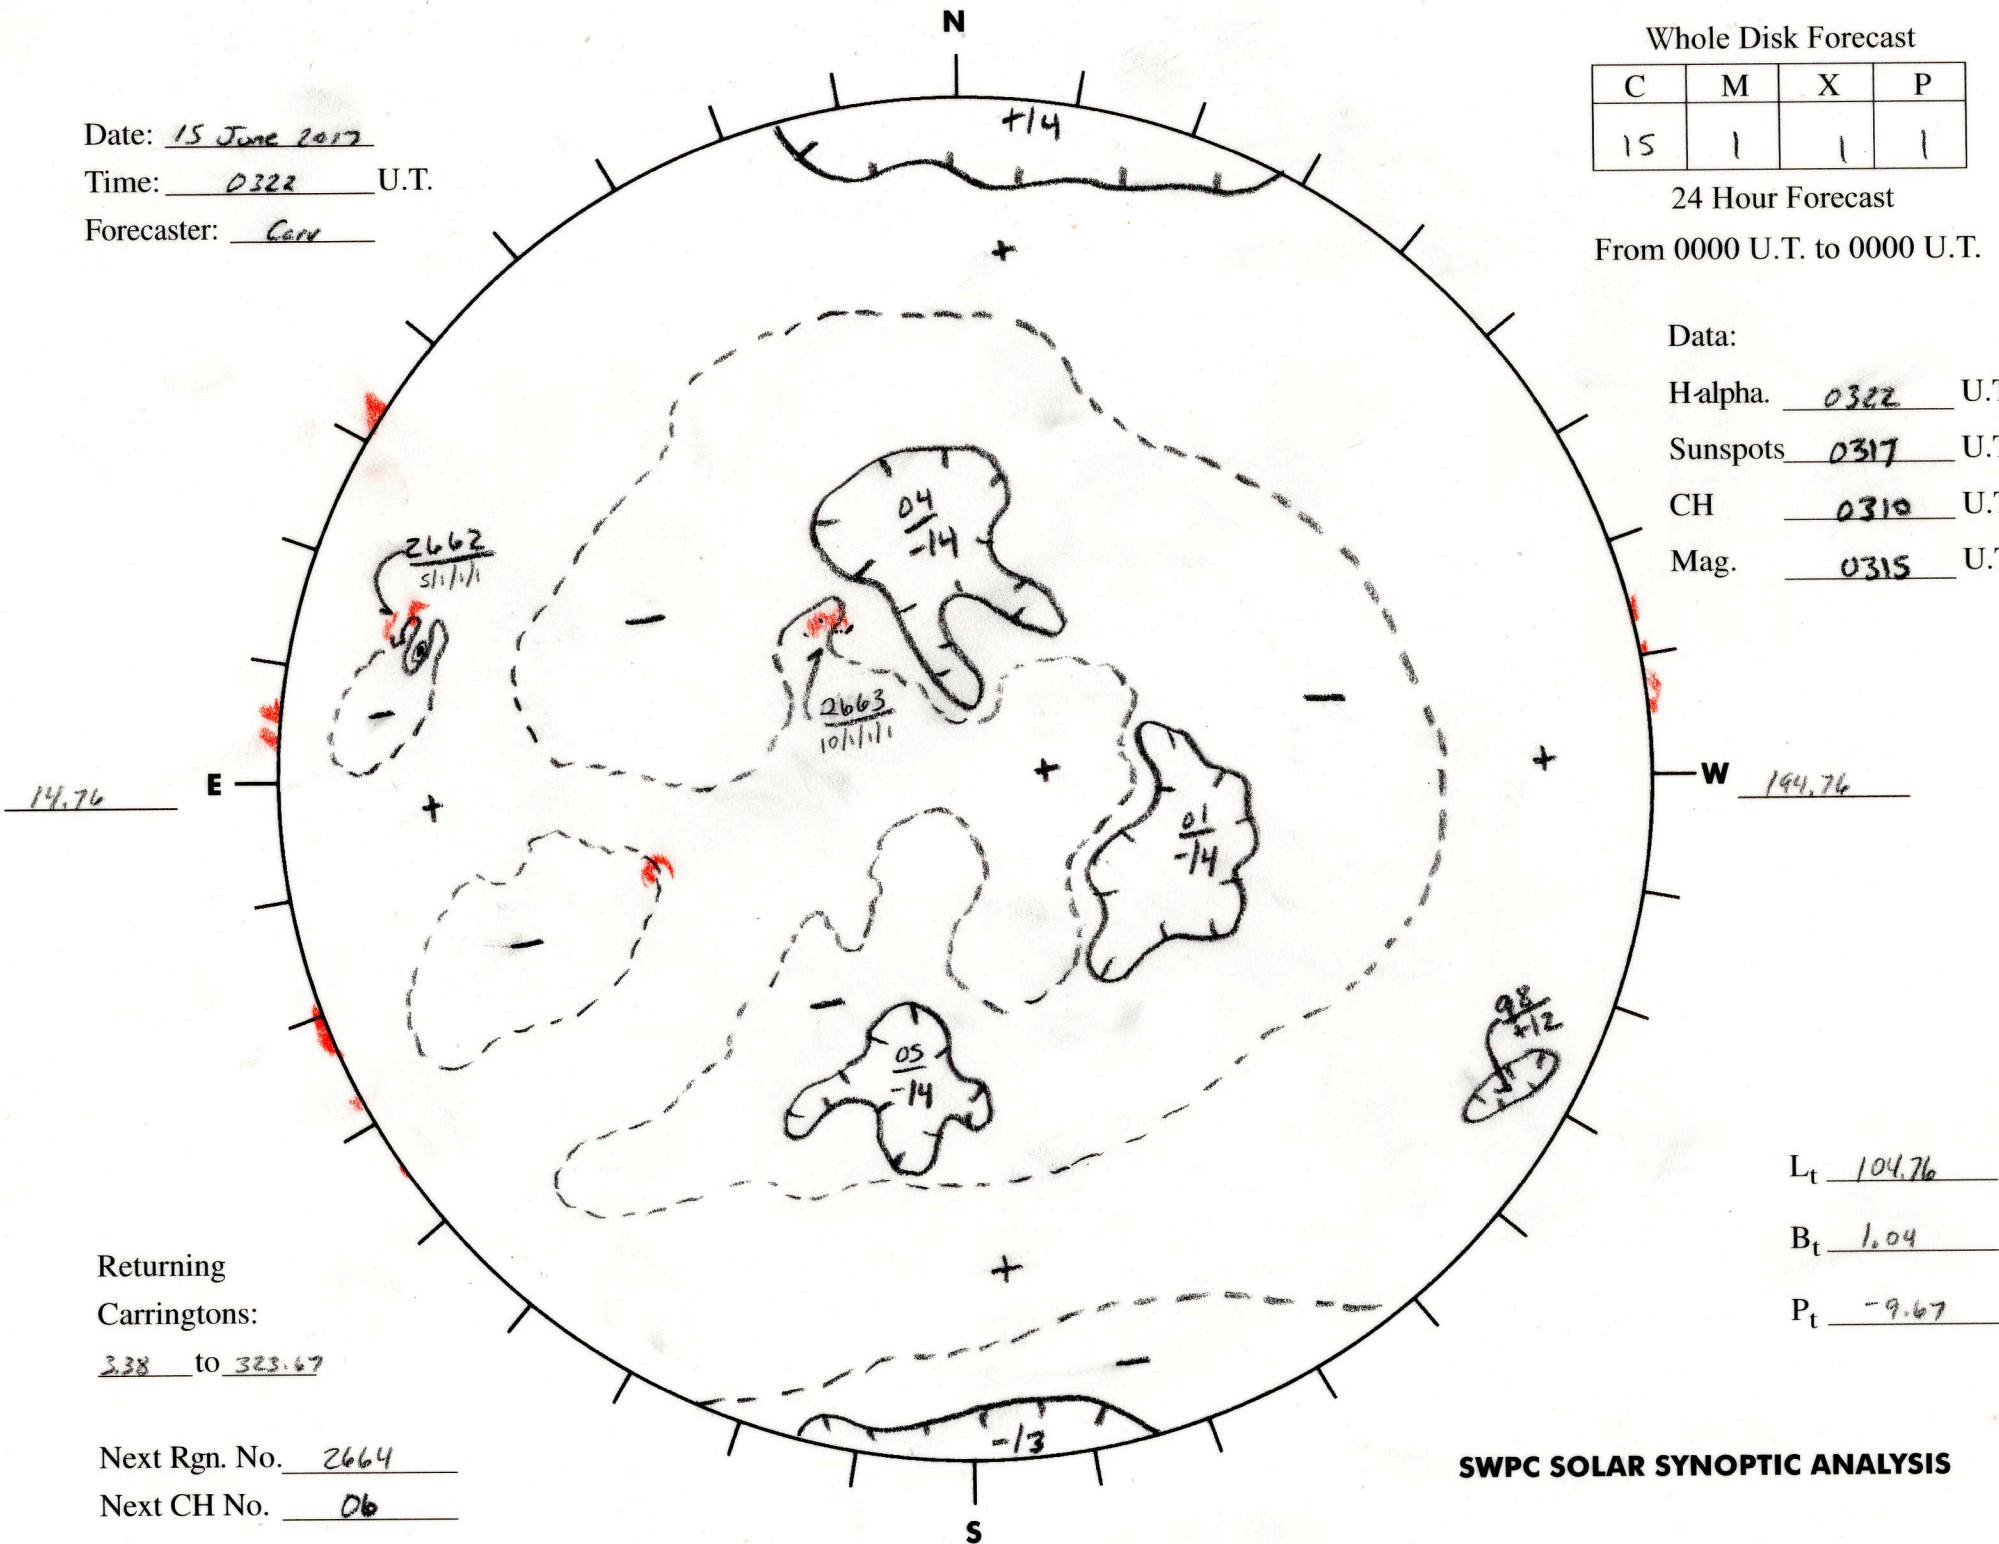

Date: 15 June 2017
 Time: 0322 U.T.
 Forecaster: Carr

Whole Disk Forecast

C	M	X	P
15	1	1	1

24 Hour Forecast

From 0000 U.T. to 0000 U.T.

Data:

Halpha. 0322 U.T.

Sunspots 0317 U.T.

CH 0310 U.T.

Mag. 0315 U.T.

Returning Carringtons:
328 to 323.67

Next Rgn. No. 2664
 Next CH No. 06

L_t 104.76

B_t 1.04

P_t -9.67