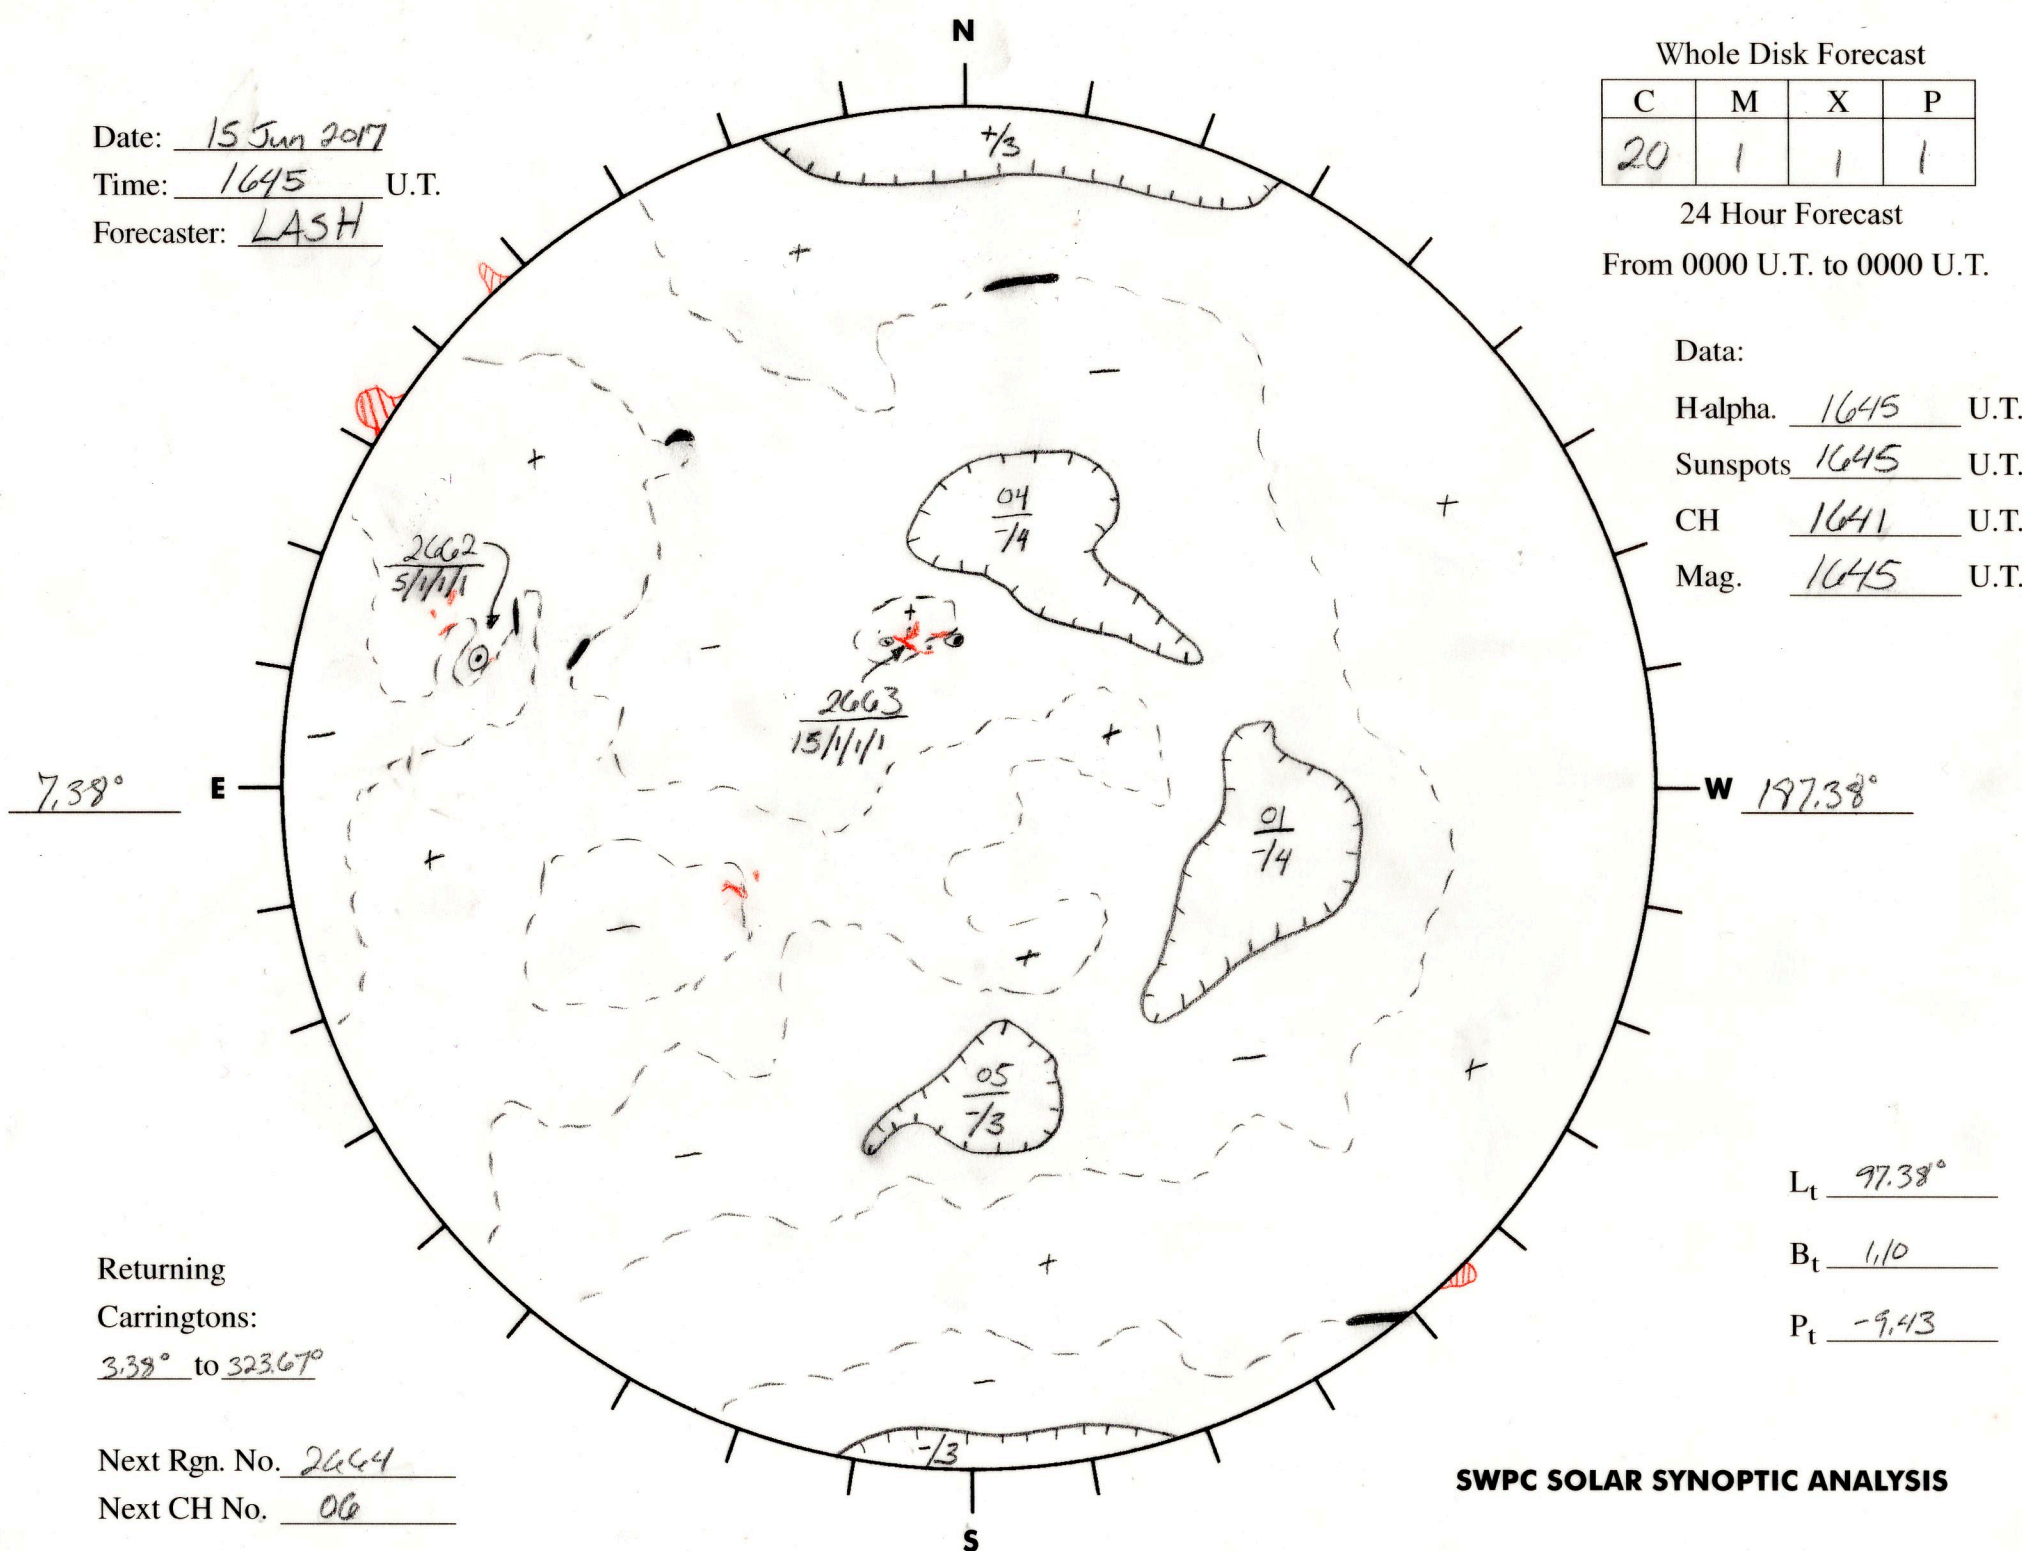

Date: 15 Jun 2017
 Time: 1645 U.T.
 Forecaster: LASH

Whole Disk Forecast

C	M	X	P
20	1	1	1

24 Hour Forecast

From 0000 U.T. to 0000 U.T.

Data:

Halpha. 1645 U.T.

Sunspots 1645 U.T.

CH 1641 U.T.

Mag. 1645 U.T.

Returning
 Carringtons:
3.38° to 323.67°

Next Rgn. No. 2664
 Next CH No. 06

L_t 97.38°
 B_t 1.10
 P_t -9.43