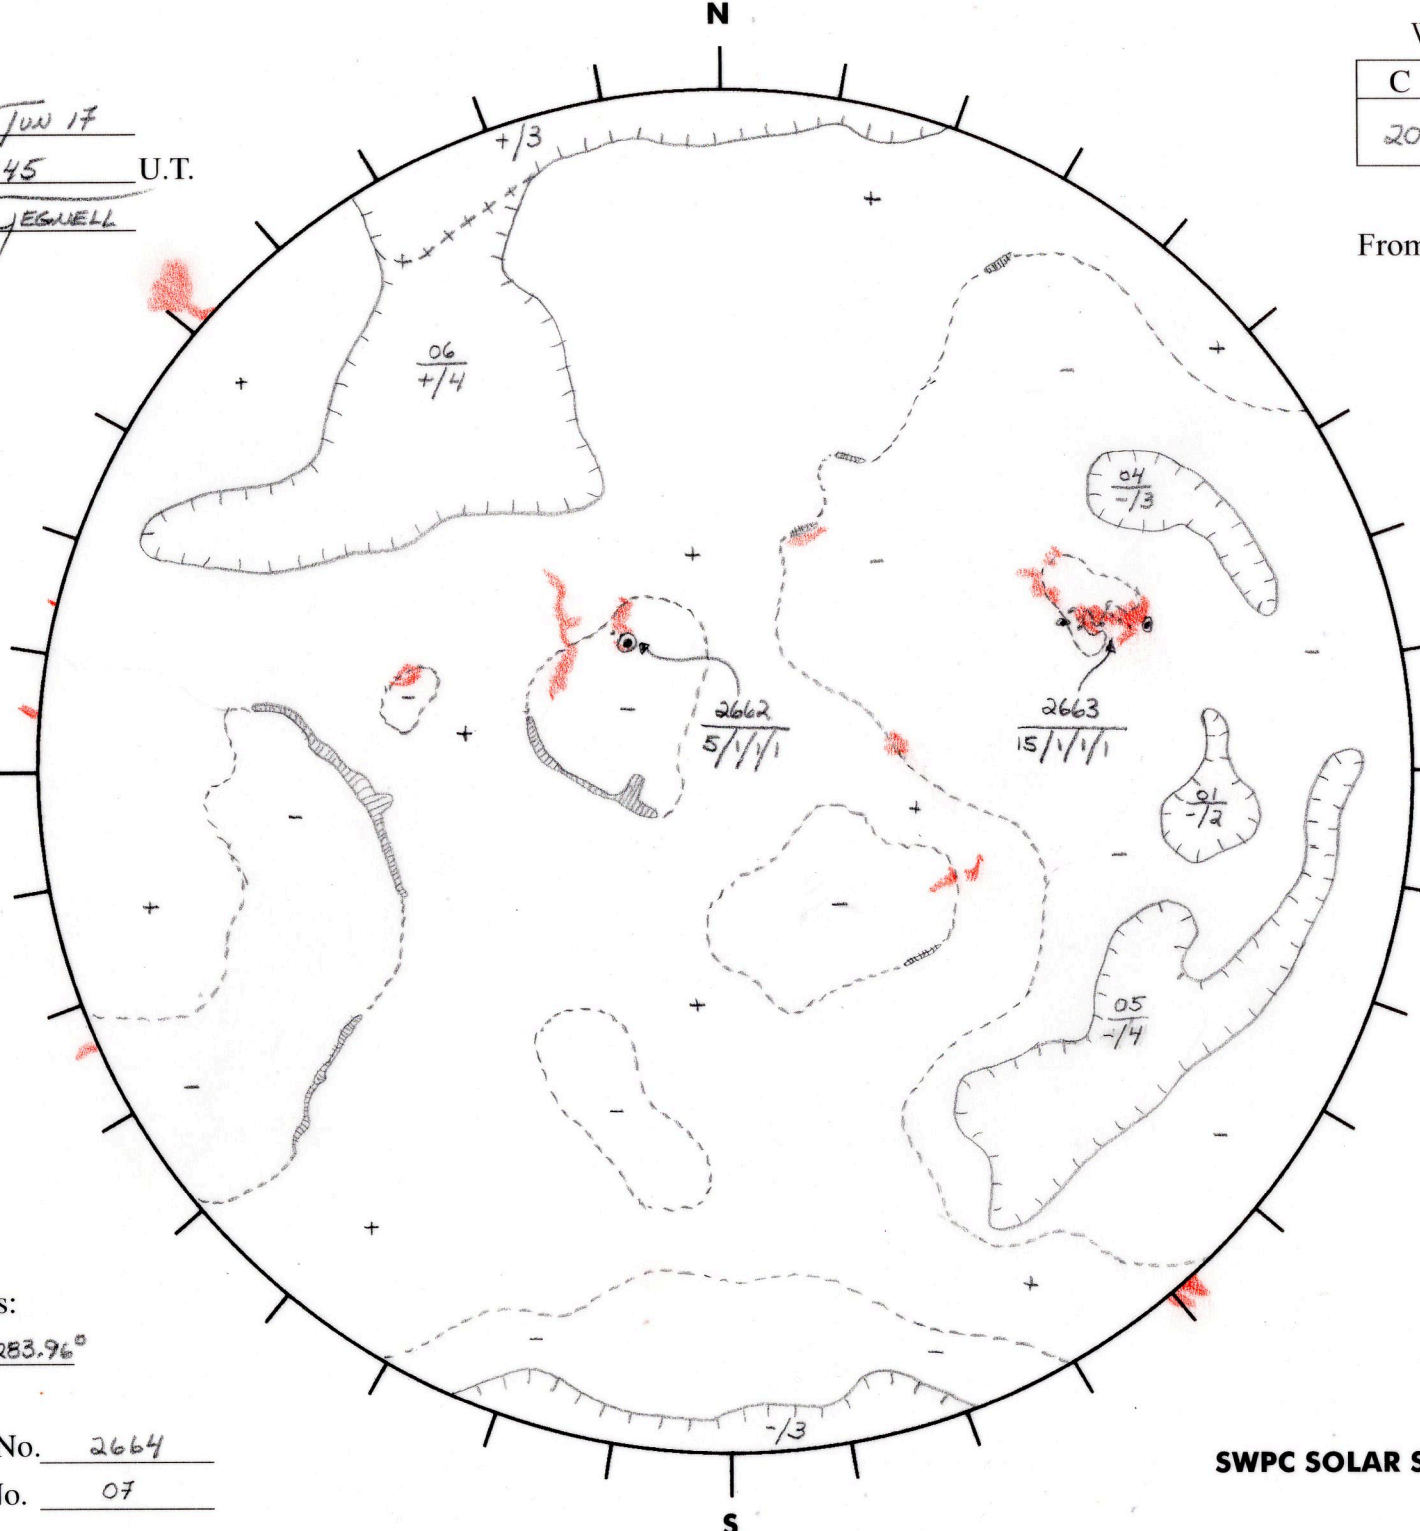

Date: 18 Jun 17
 Time: 1345 U.T.
 Forecaster: JEGWELL

Whole Disk Forecast

C	M	X	P
20	1	1	1

24 Hour Forecast

From 0000 U.T. to 0000 U.T.

Data:

Halpha. 1345 U.T.

Sunspots 1345 U.T.

CH 1341 U.T.

Mag. 1345 U.T.

329.32°

E

W

149.32°

Returning

Carringtons:

323.67° to 283.96°

Next Rgn. No. 2664

Next CH No. 07

L_t 059.32°

B_t +1.44°

P_t -8.18°