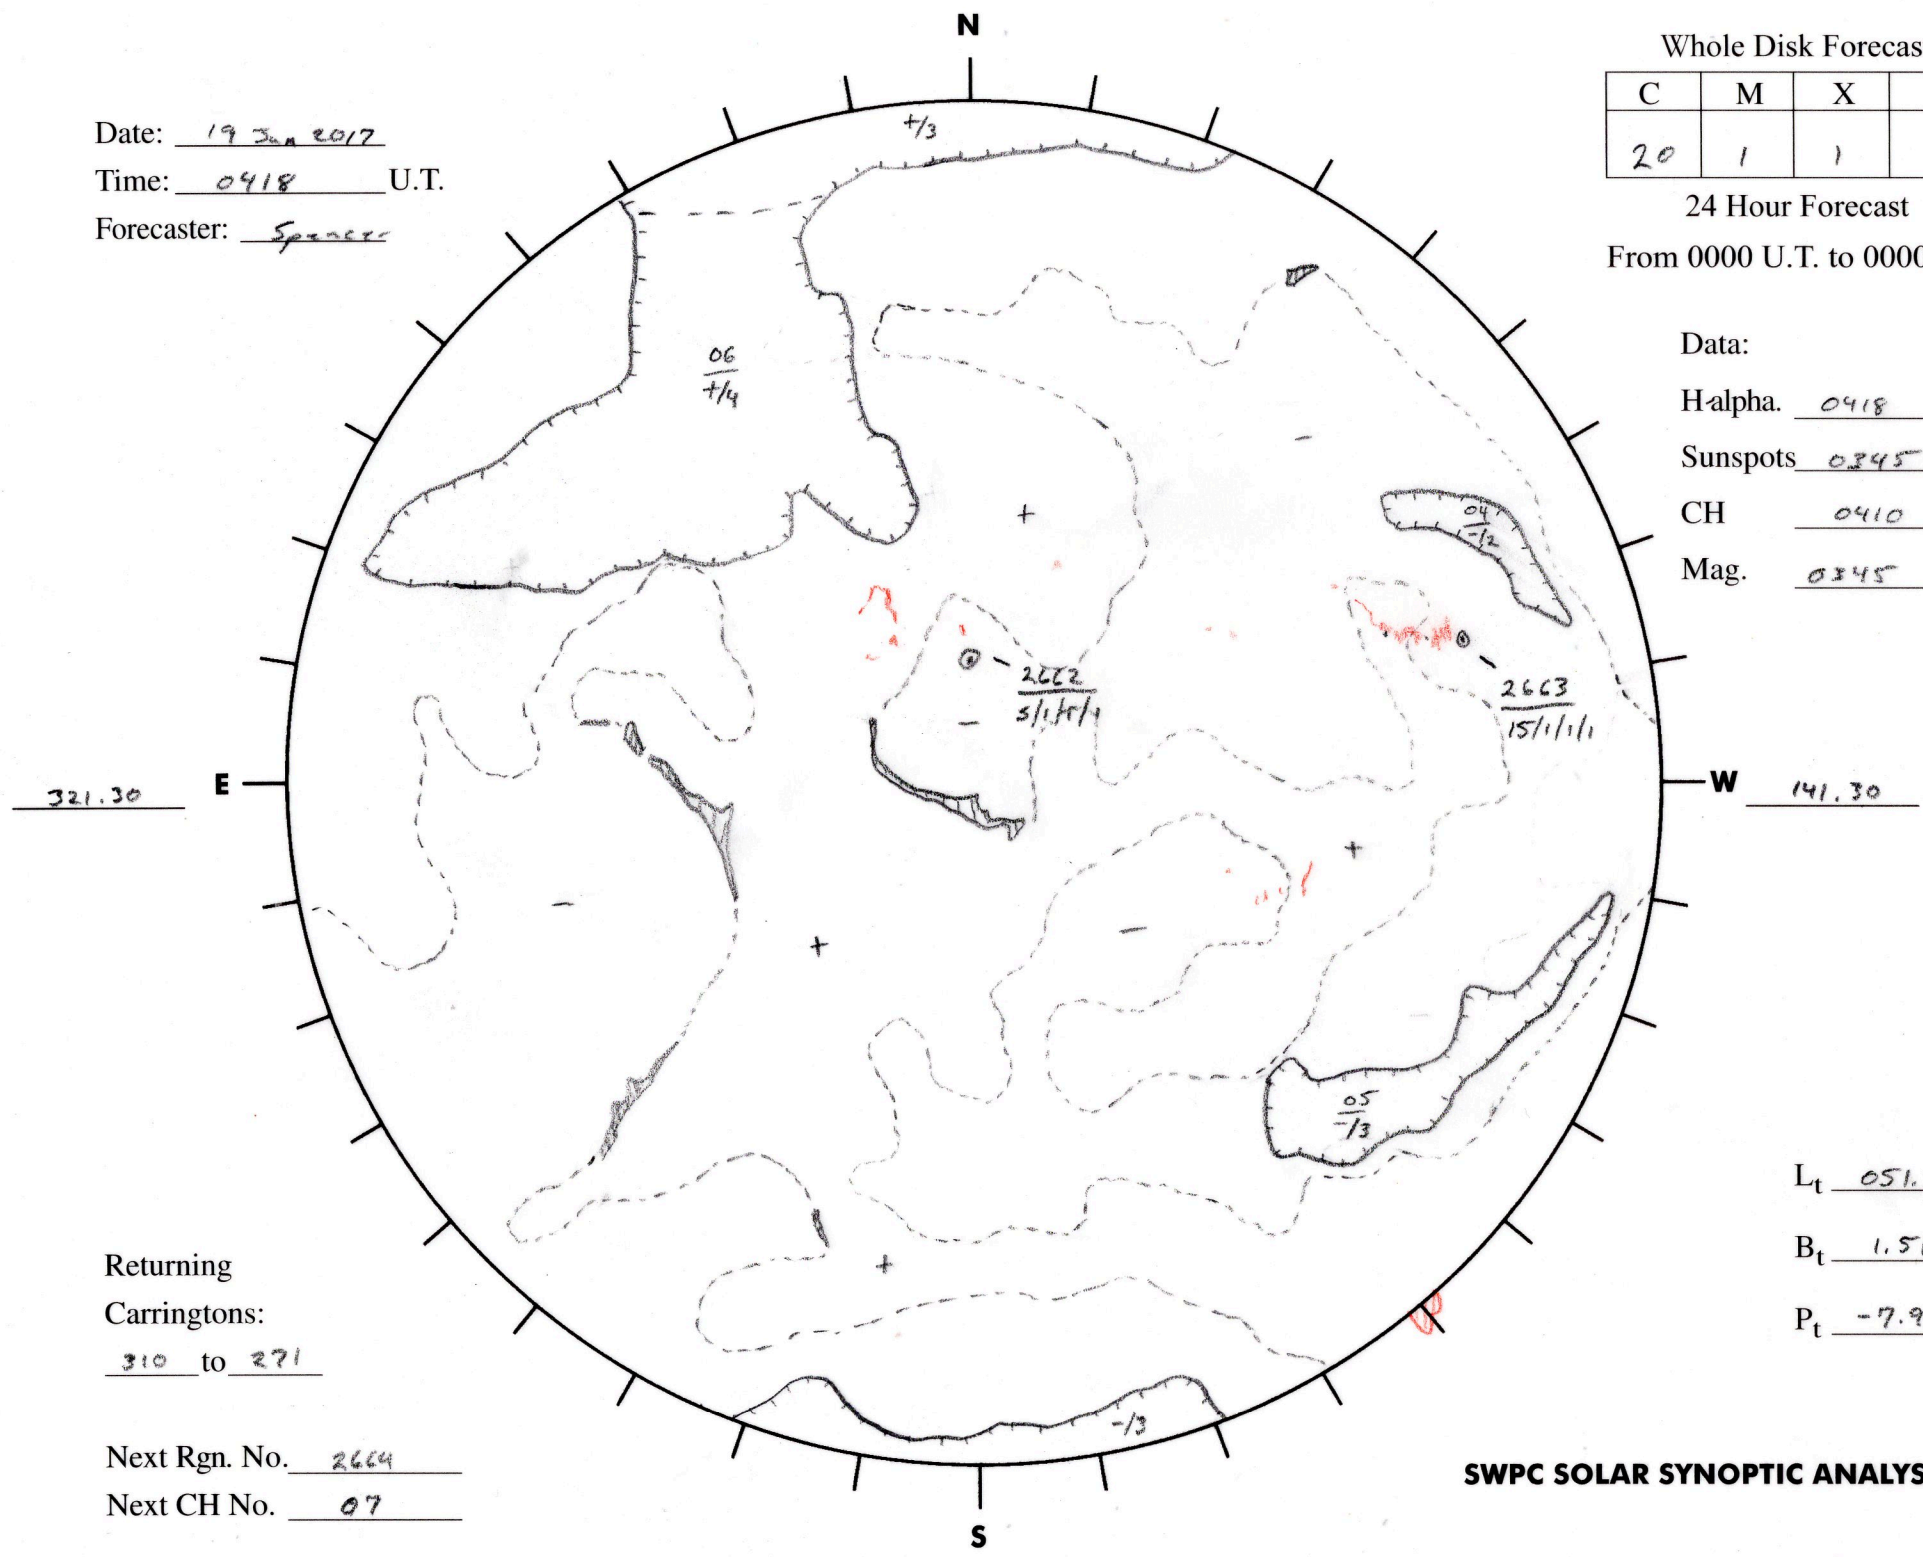

Date: 19 Jun 2017  
 Time: 0418 U.T.  
 Forecaster: Spencer

Whole Disk Forecast

| C  | M | X | P |
|----|---|---|---|
| 20 | 1 | 1 | 1 |

24 Hour Forecast  
 From 0000 U.T. to 0000 U.T.

Data:  
 H alpha. 0418 U.T.  
 Sunspots 0345 U.T.  
 CH 0410 U.T.  
 Mag. 0345 U.T.

Returning Carringtons:  
310 to 271

Next Rgn. No. 2664  
 Next CH No. 07

$L_t$  051.30  
 $B_t$  1.51  
 $P_t$  -7.92