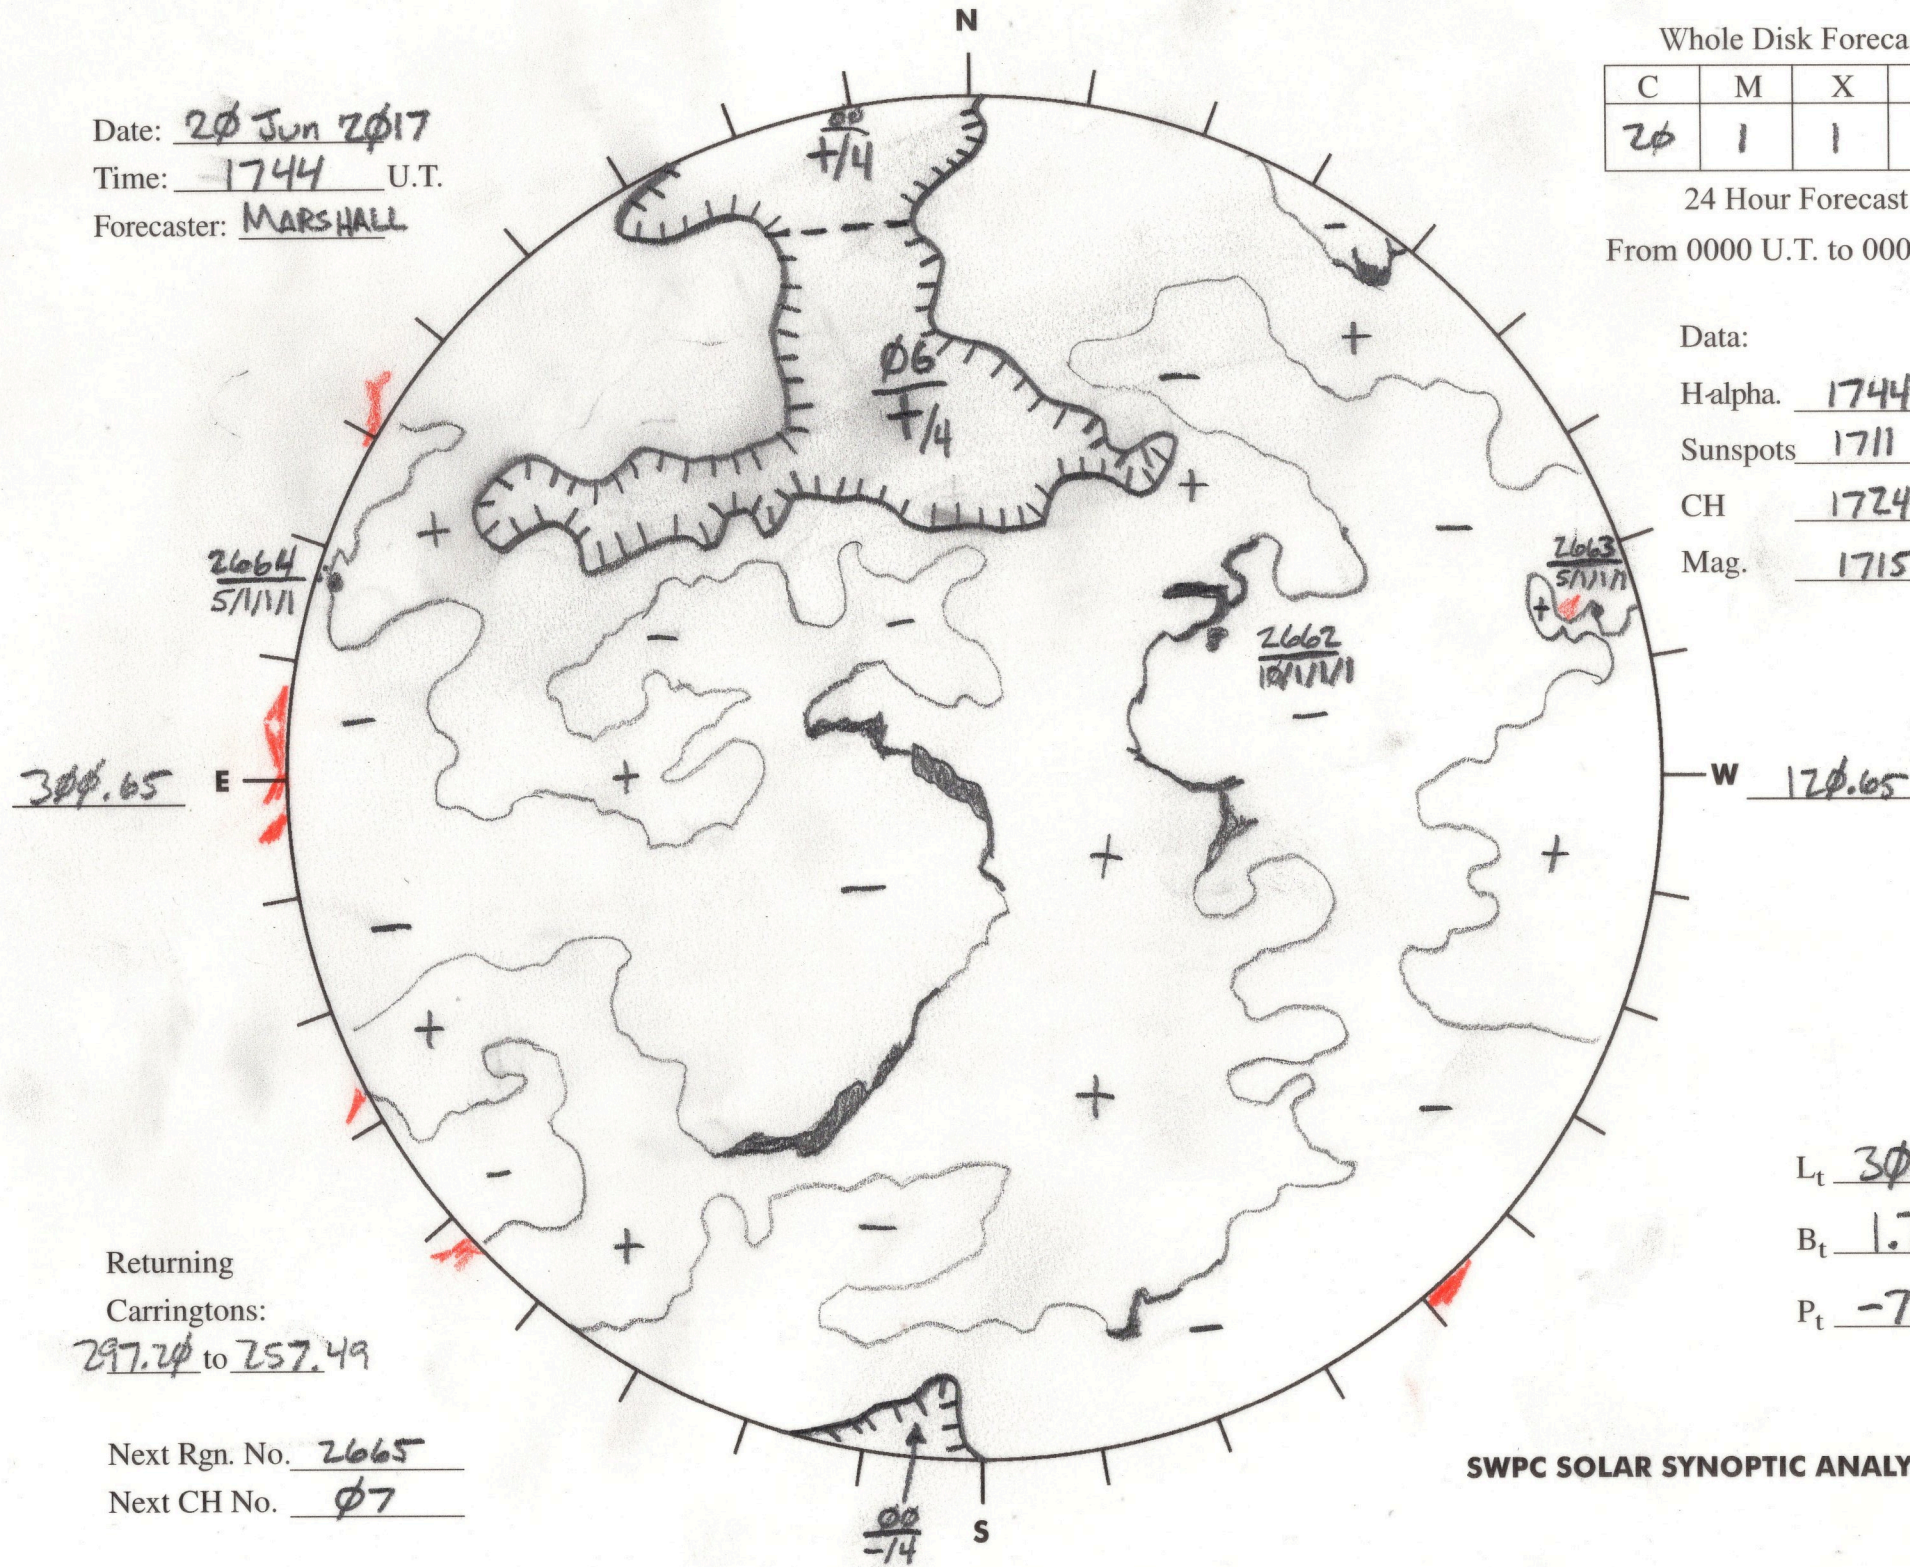

Date: 20 Jun 2017
 Time: 1744 U.T.
 Forecaster: MARSHALL

Whole Disk Forecast

C	M	X	P
20	1	1	1

24 Hour Forecast
 From 0000 U.T. to 0000 U.T.

Data:

H-alpha. 1744 U.T.

Sunspots 1711 U.T.

CH 1724 U.T.

Mag. 1715 U.T.

Returning
 Carringtons:
297.20 to 257.49

Next Rgn. No. 2665
 Next CH No. 07

L_t 300.65
 B_t 1.70
 P_t -7.23