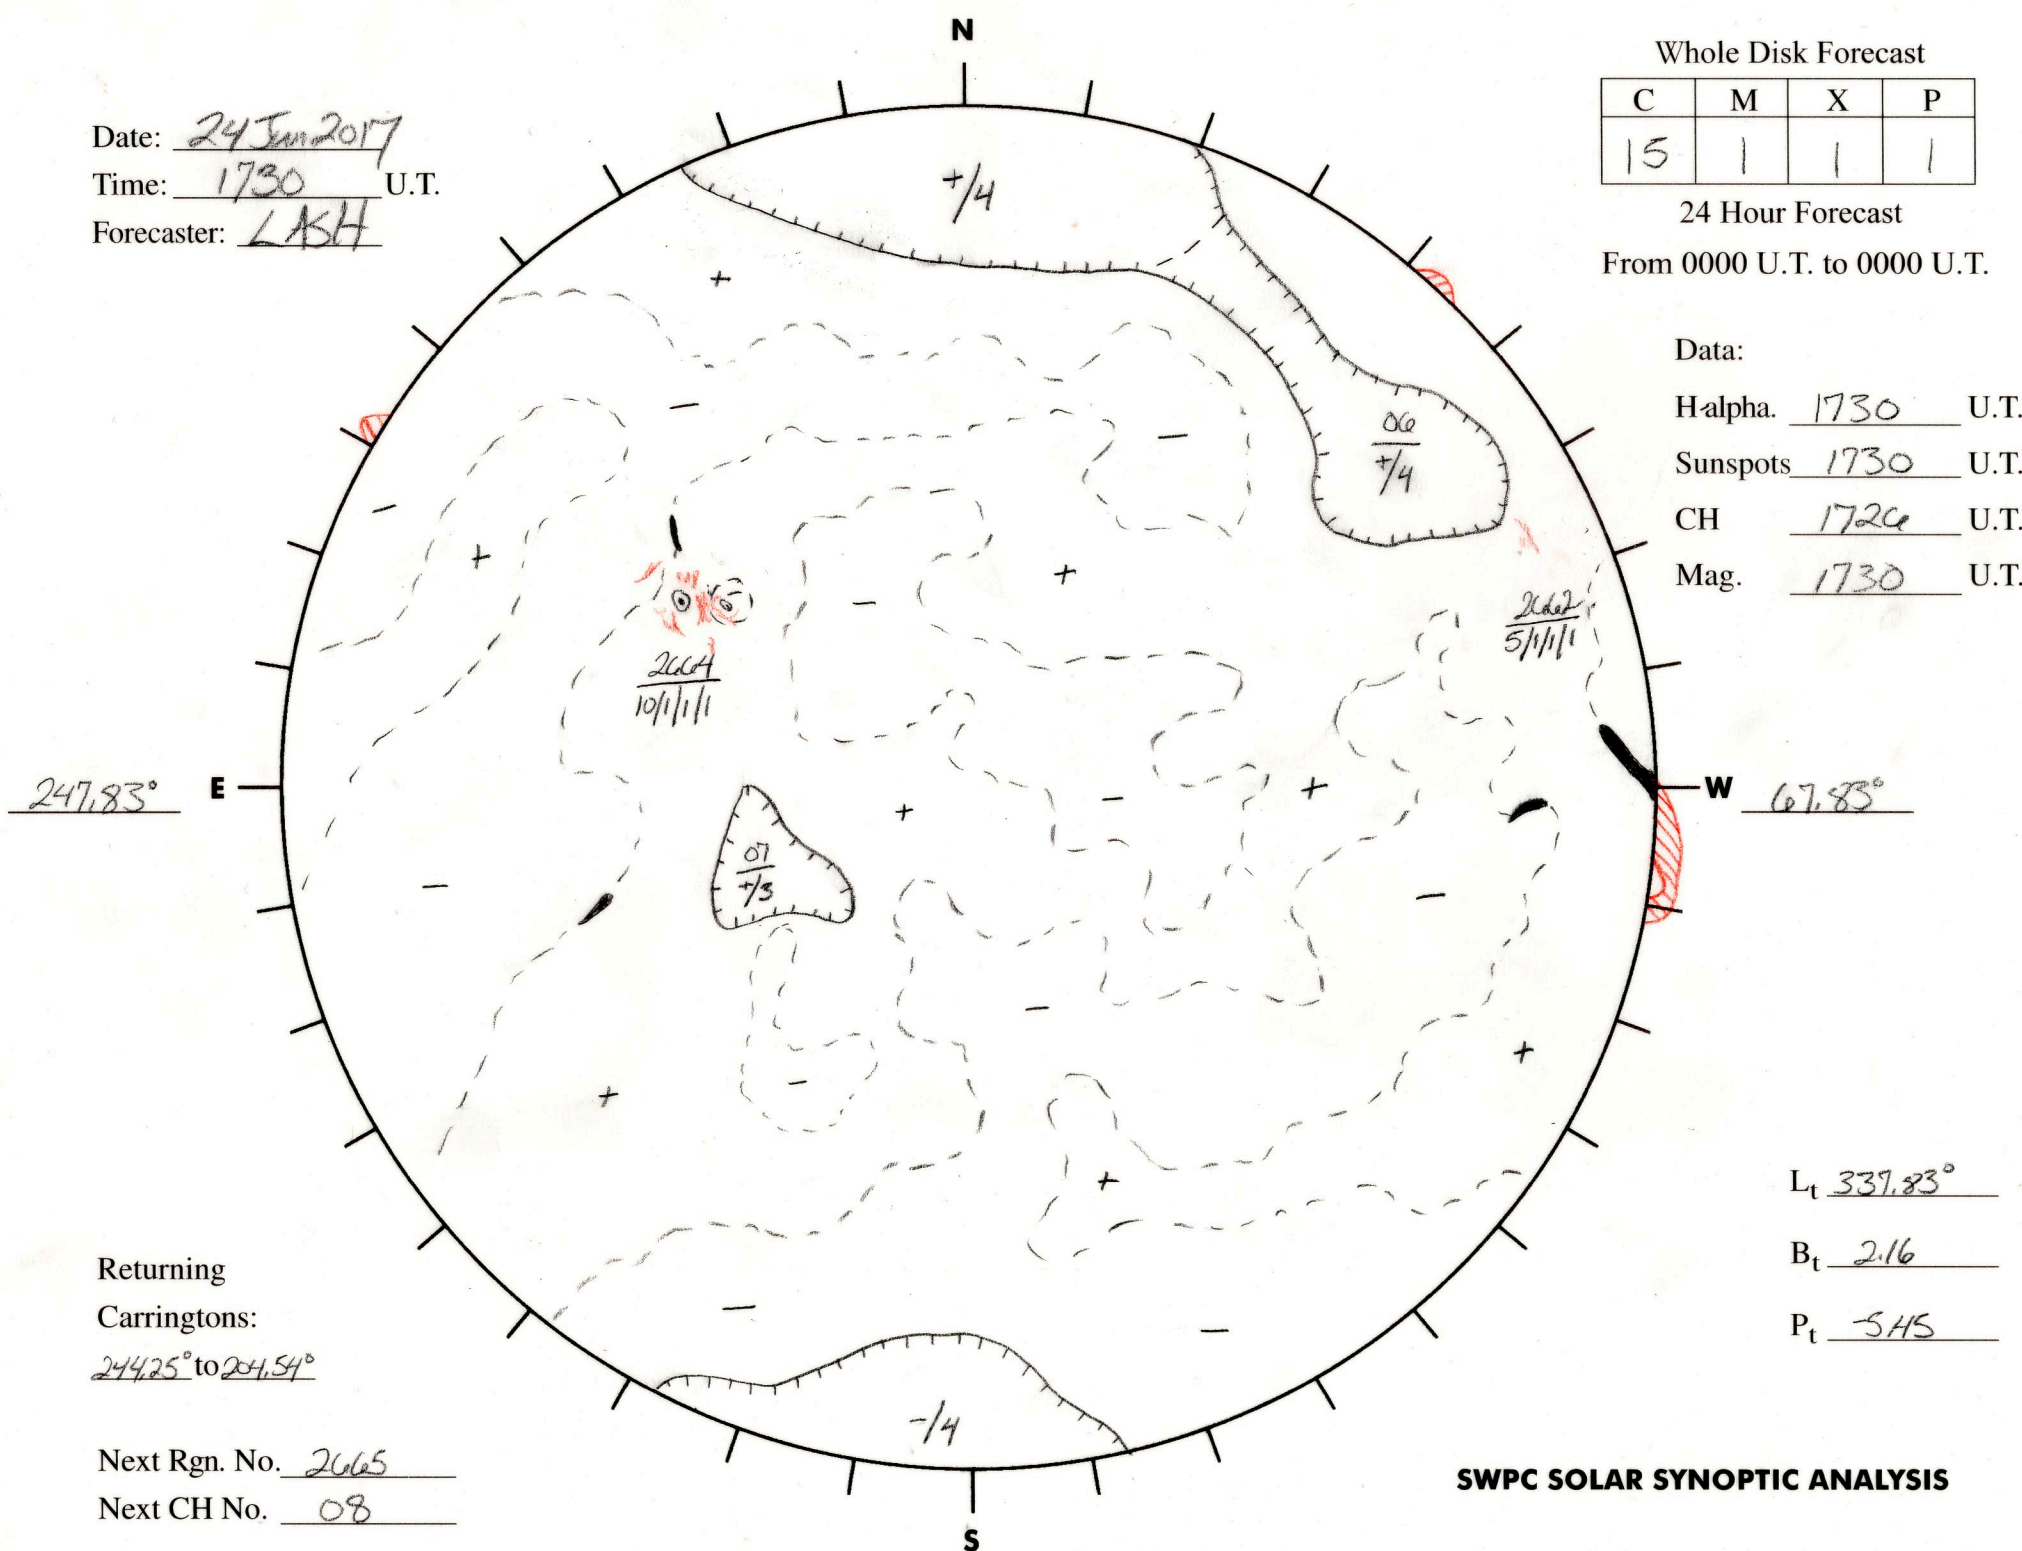

Date: 24 Jun 2017  
 Time: 1730 U.T.  
 Forecaster: LASH

Whole Disk Forecast

C	M	X	P
15	1	1	1

24 Hour Forecast

From 0000 U.T. to 0000 U.T.

Data:

Halpha. 1730 U.T.

Sunspots 1730 U.T.

CH 1720 U.T.

Mag. 1730 U.T.

Returning Carringtons:

244.25° to 244.54°

Next Rgn. No. 2665

Next CH No. 08

$L_t$  339.83°

$B_t$  2.16

$P_t$  SHS