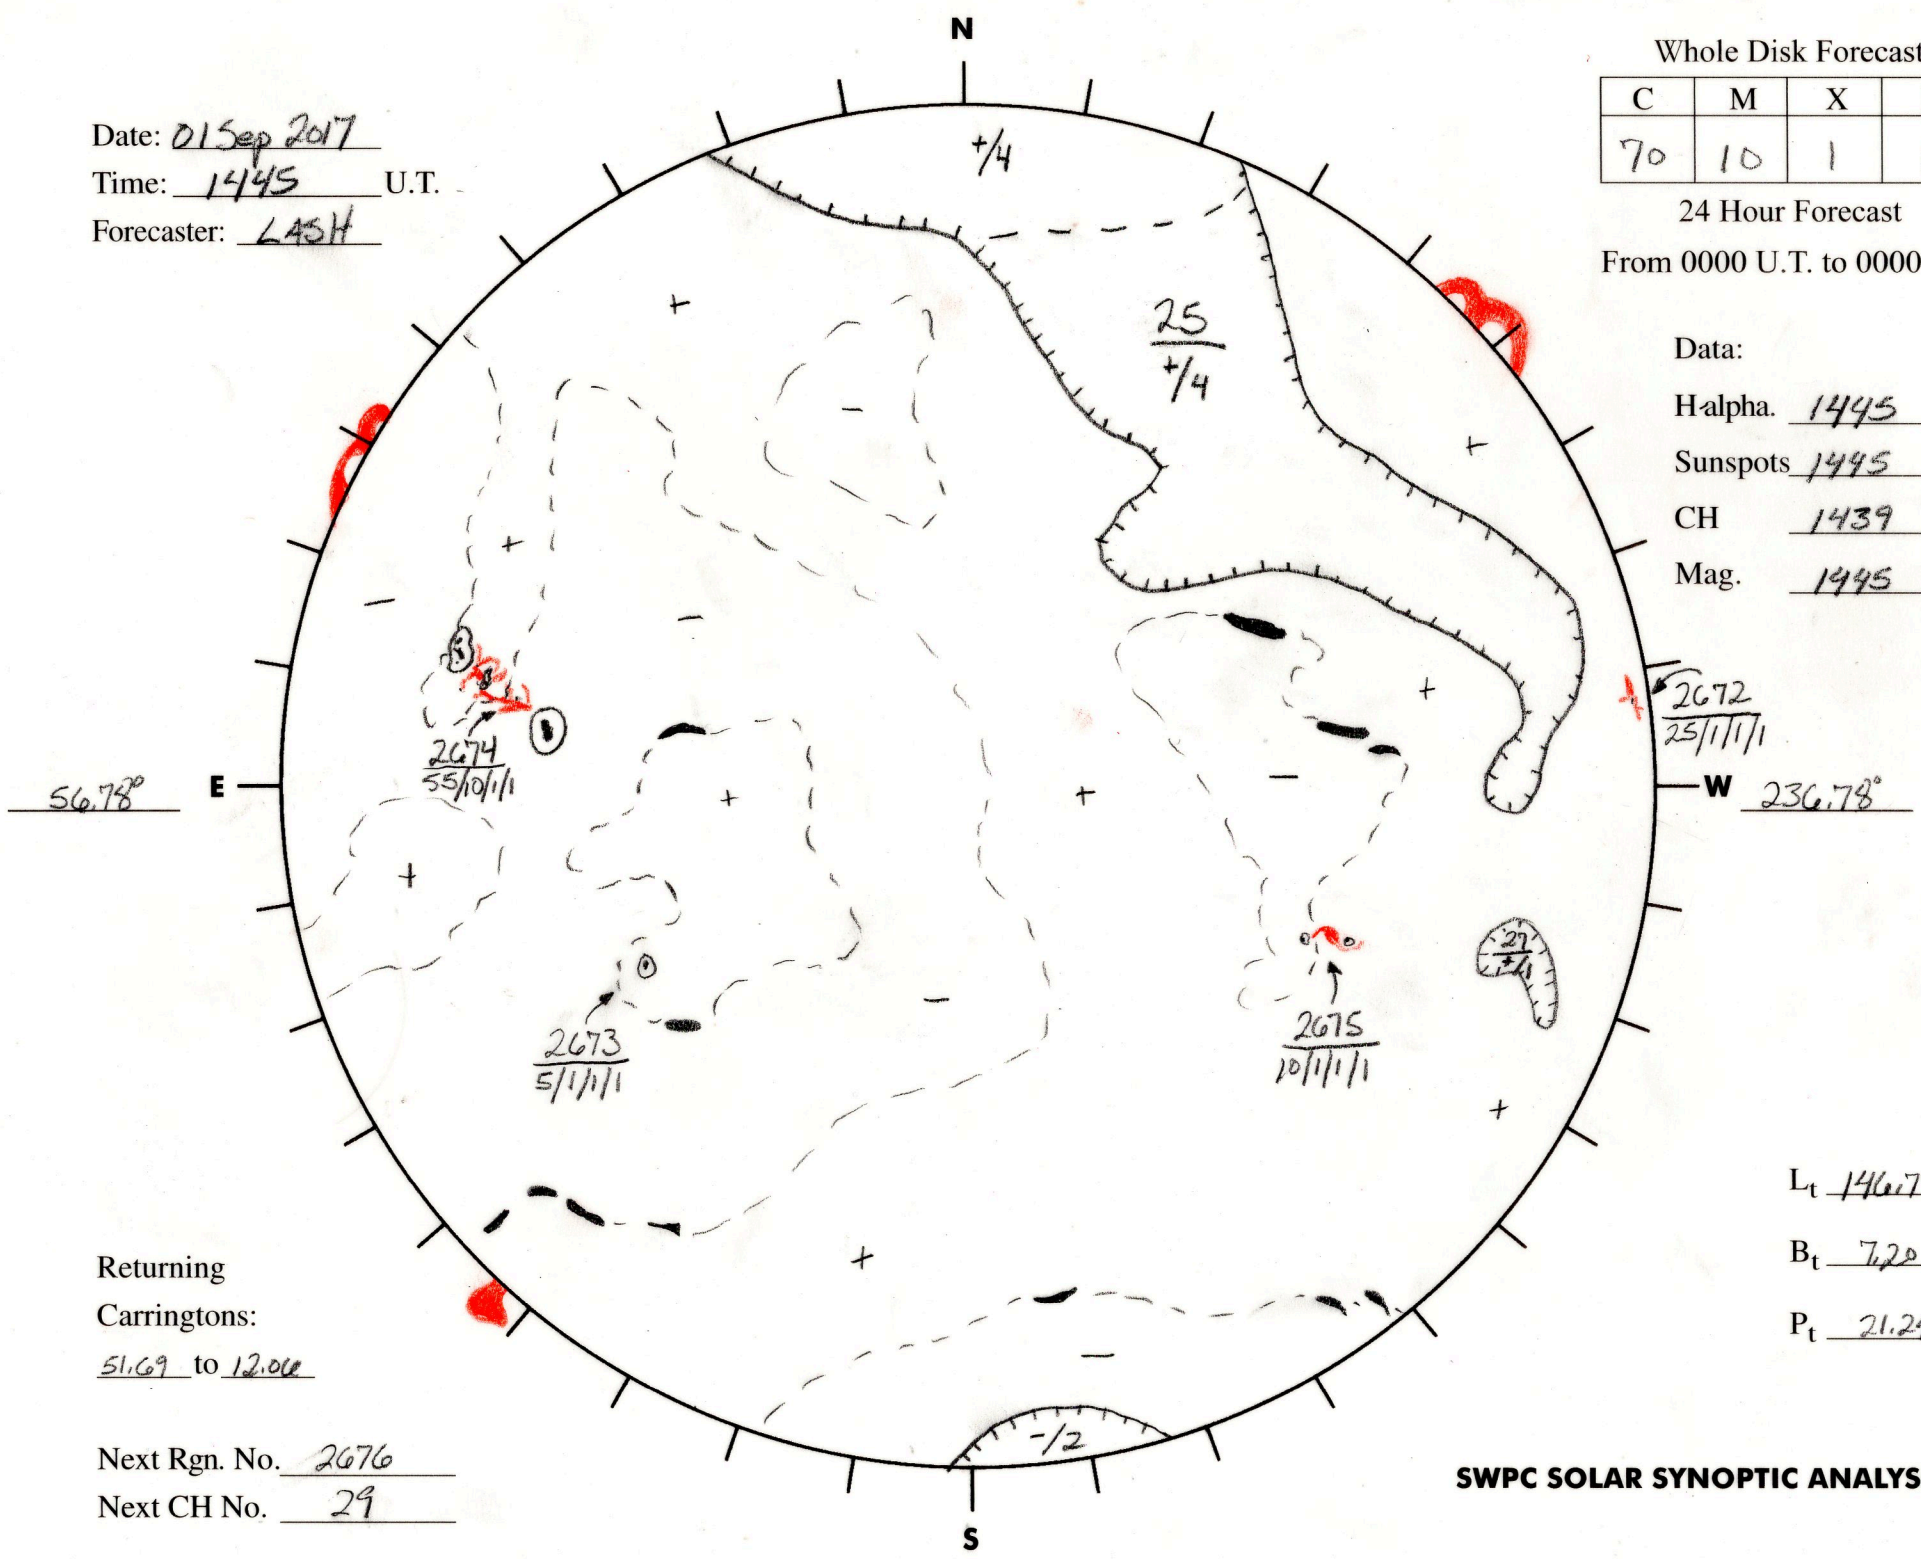

Date: 01 Sep 2017
 Time: 1445 U.T.
 Forecaster: LASH

Whole Disk Forecast

C	M	X	P
70	10	1	1

24 Hour Forecast
 From 0000 U.T. to 0000 U.T.

Data:
 Halpha. 1445 U.T.
 Sunspots 1445 U.T.
 CH 1439 U.T.
 Mag. 1445 U.T.

Returning
 Carringtons:
51.69 to 12.06

Next Rgn. No. 2676
 Next CH No. 29

L_t 146.78°
 B_t 7.20
 P_t 21.24