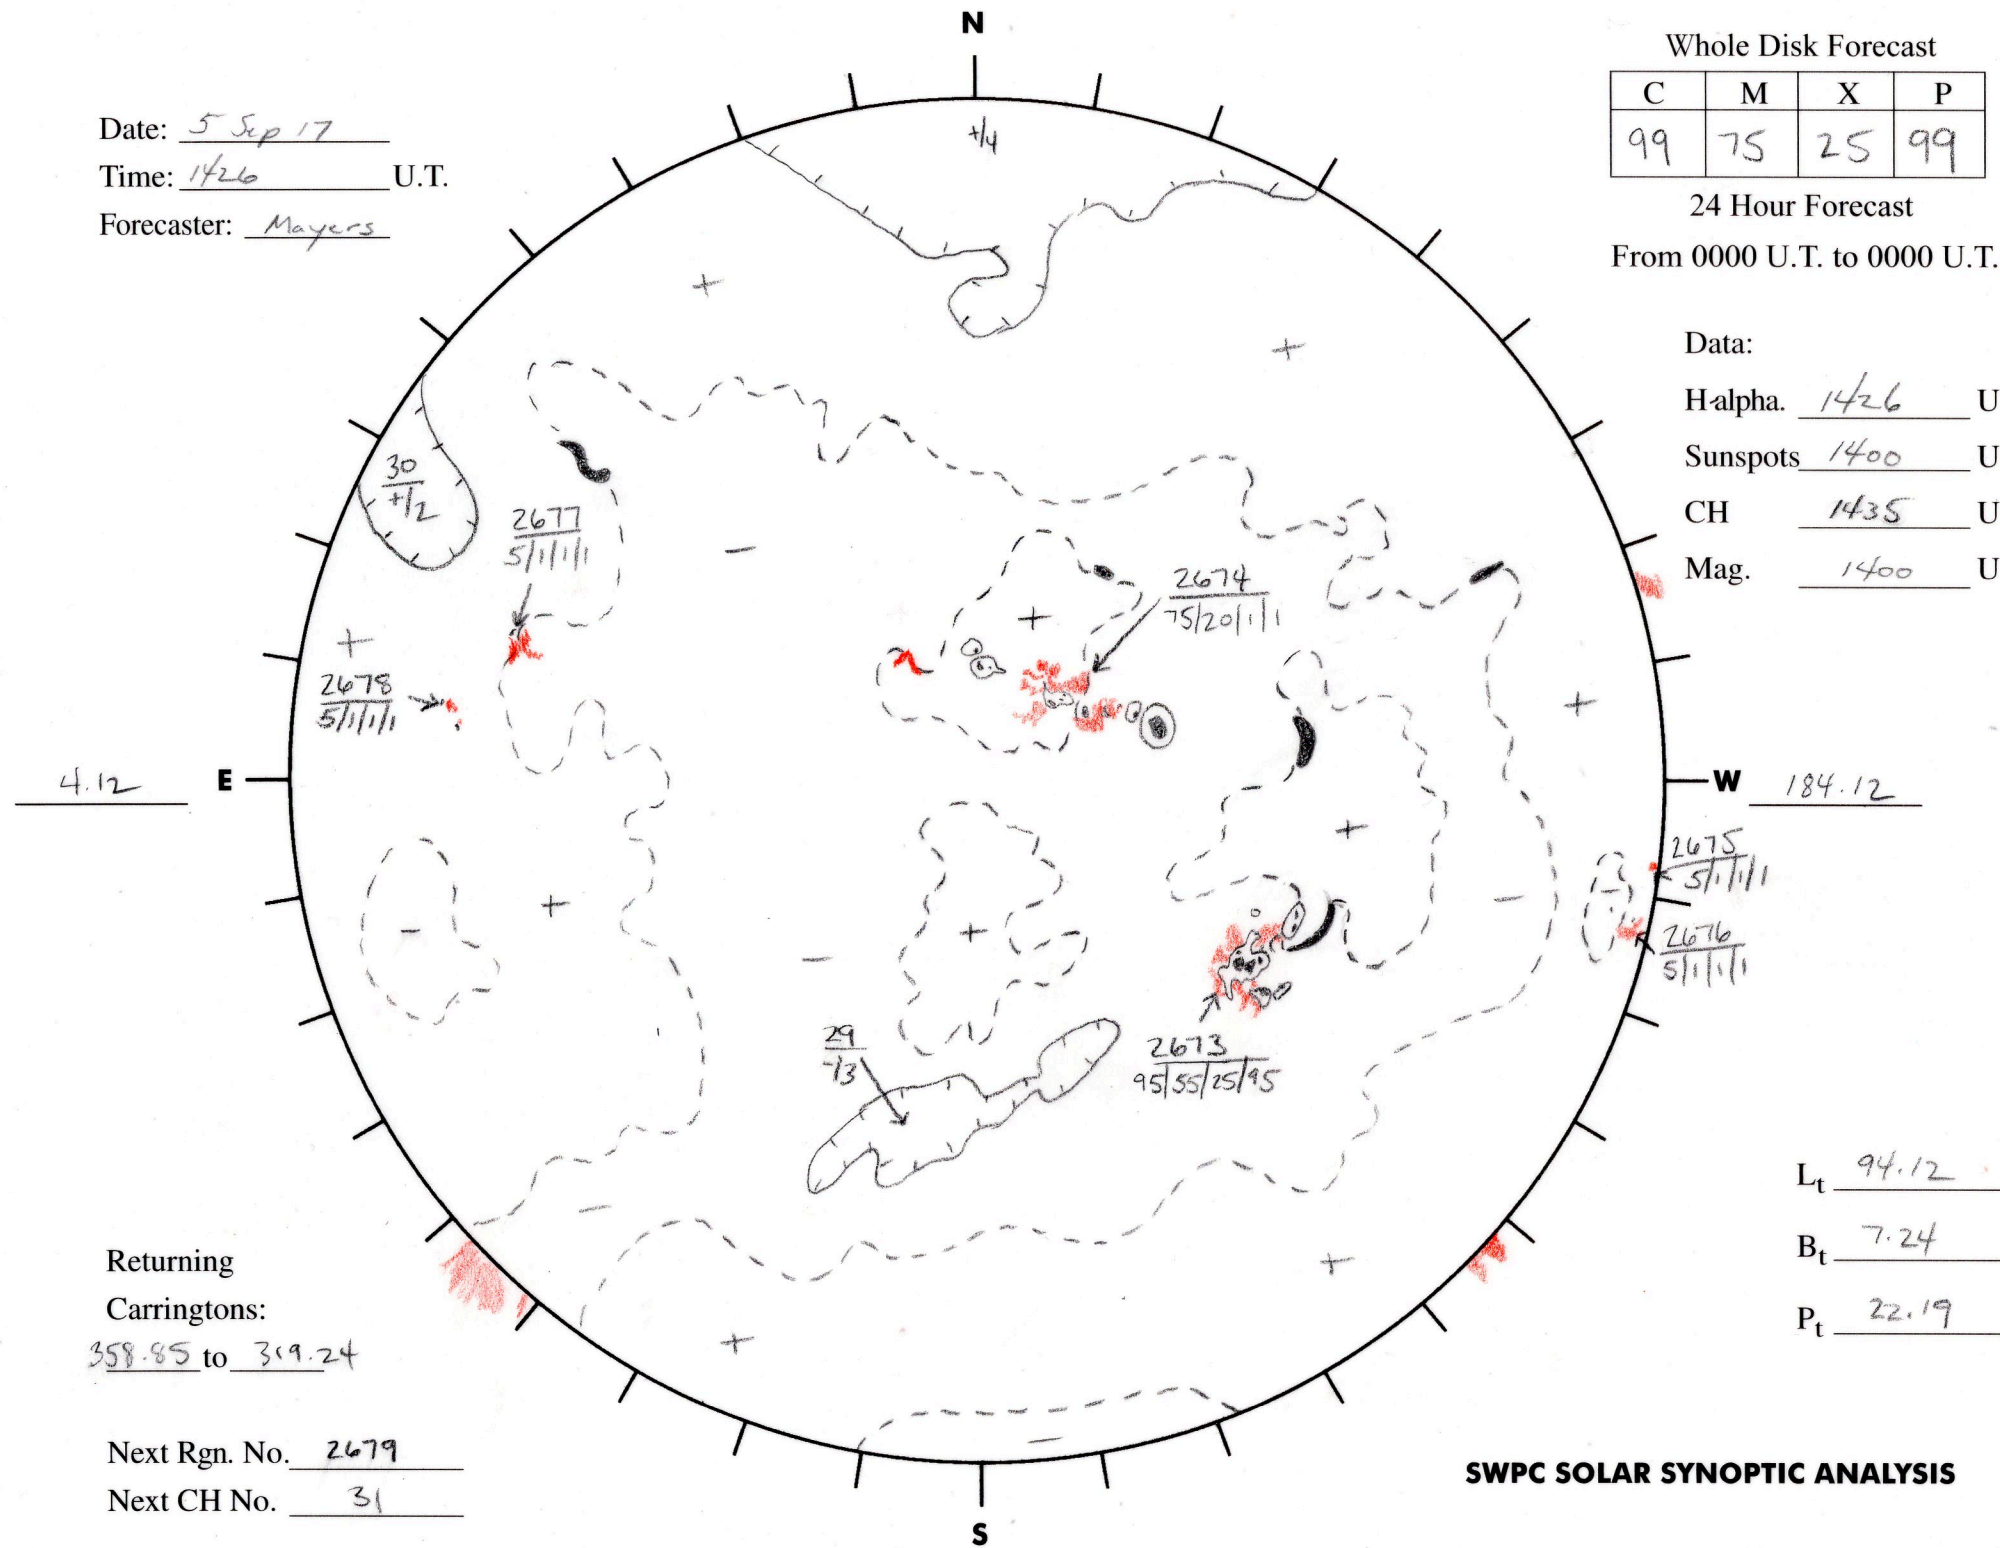

Date: 5 Sep 17
 Time: 1426 U.T.
 Forecaster: Mayers

Whole Disk Forecast

| C | M | X | P |
|----|----|----|----|
| 99 | 75 | 25 | 99 |

24 Hour Forecast

From 0000 U.T. to 0000 U.T.

Data:

H-alpha. 1426 U.T.

Sunspots 1400 U.T.

CH 1435 U.T.

Mag. 1400 U.T.

Returning
 Carringtons:
358.85 to 319.24

Next Rgn. No. 2679
 Next CH No. 31

L_t 94.12

B_t 7.24

P_t 22.19