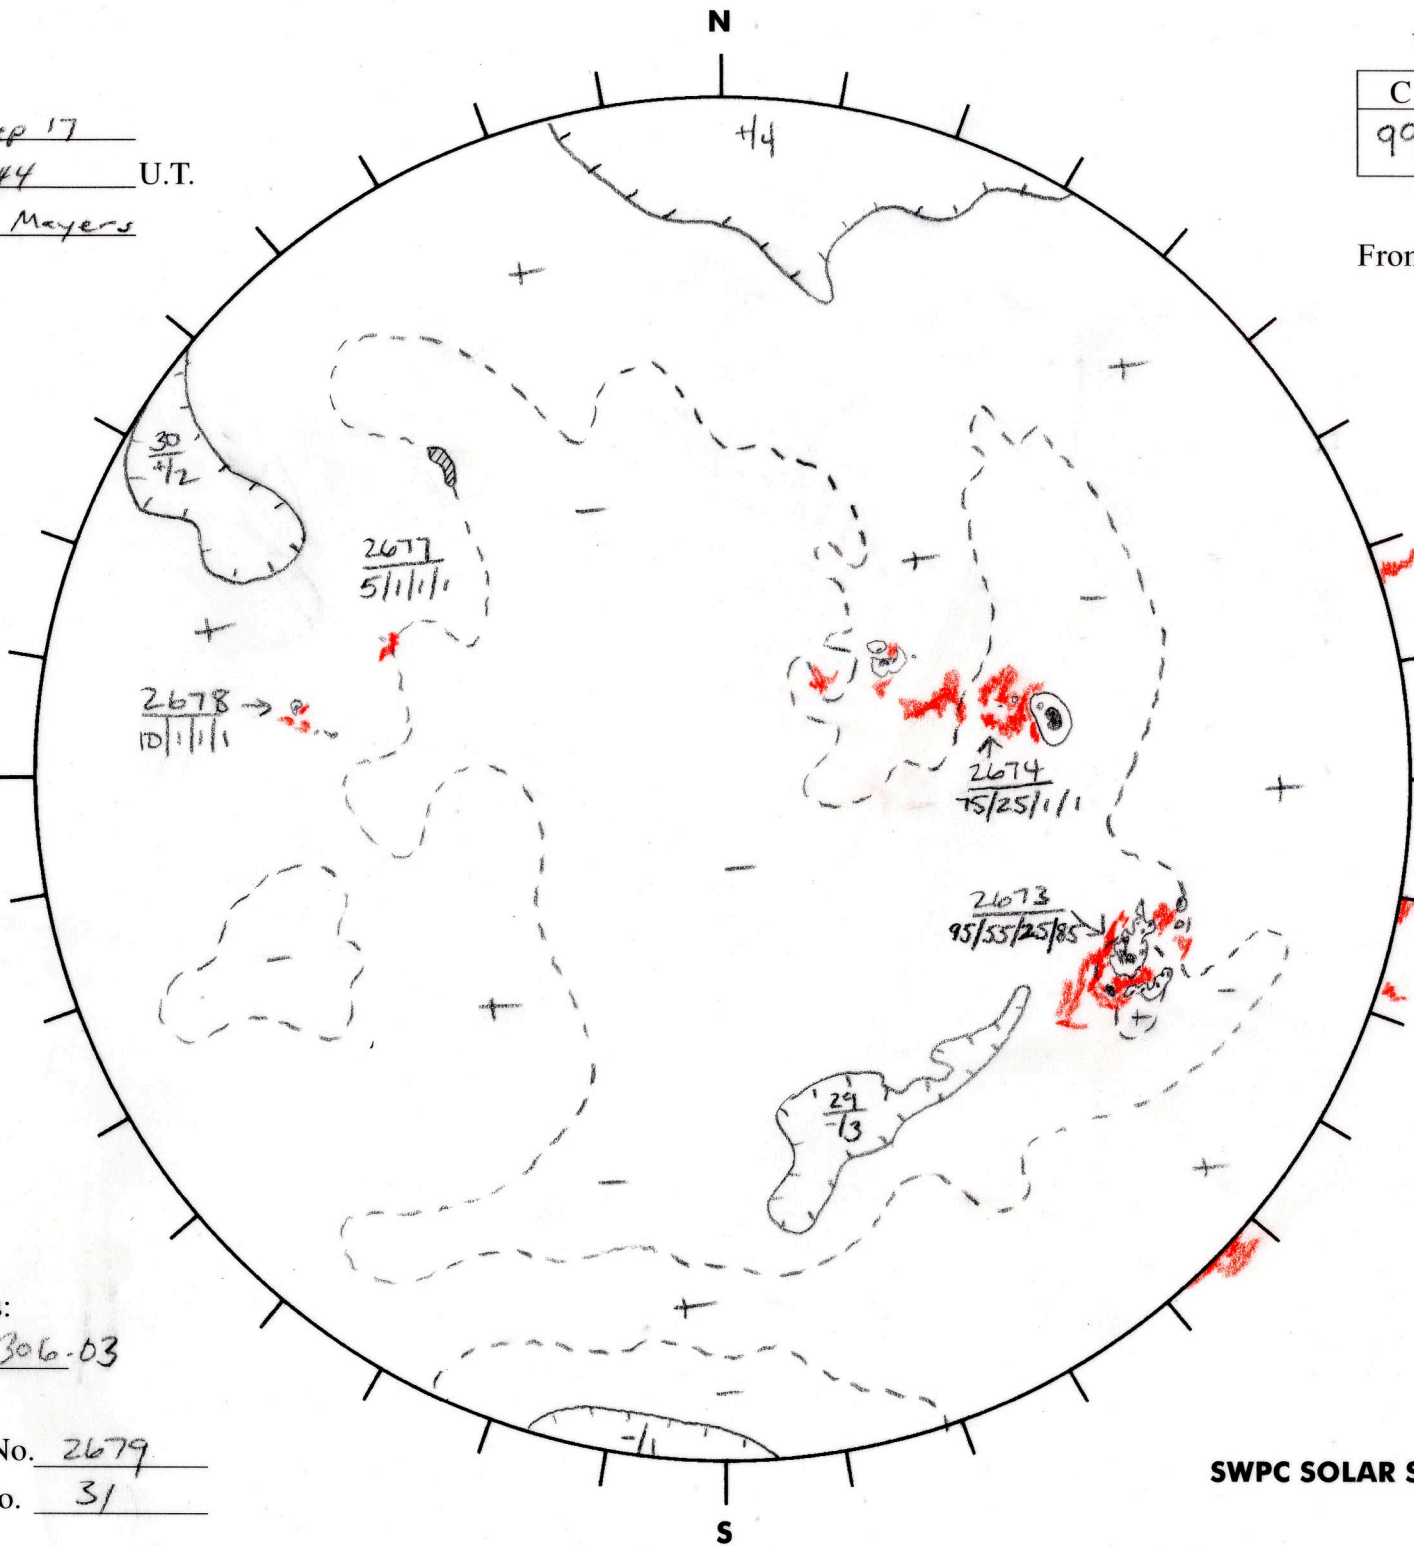

Date: 6 Sep 17
 Time: 1444 U.T.
 Forecaster: Mayers

Whole Disk Forecast

C	M	X	P
99	75	50	85

24 Hour Forecast
 From 0000 U.T. to 0000 U.T.

Data:
 Halpha. 1444 U.T.
 Sunspots 1445 U.T.
 CH 1511 U.T.
 Mag. 1445 U.T.

350.75 E

W 170.75

Returning Carringtons:
345.65 to 306.03

Next Rgn. No. 2679
 Next CH No. 31

L_t 80.75
 B_t 7.25
 P_t 22.41