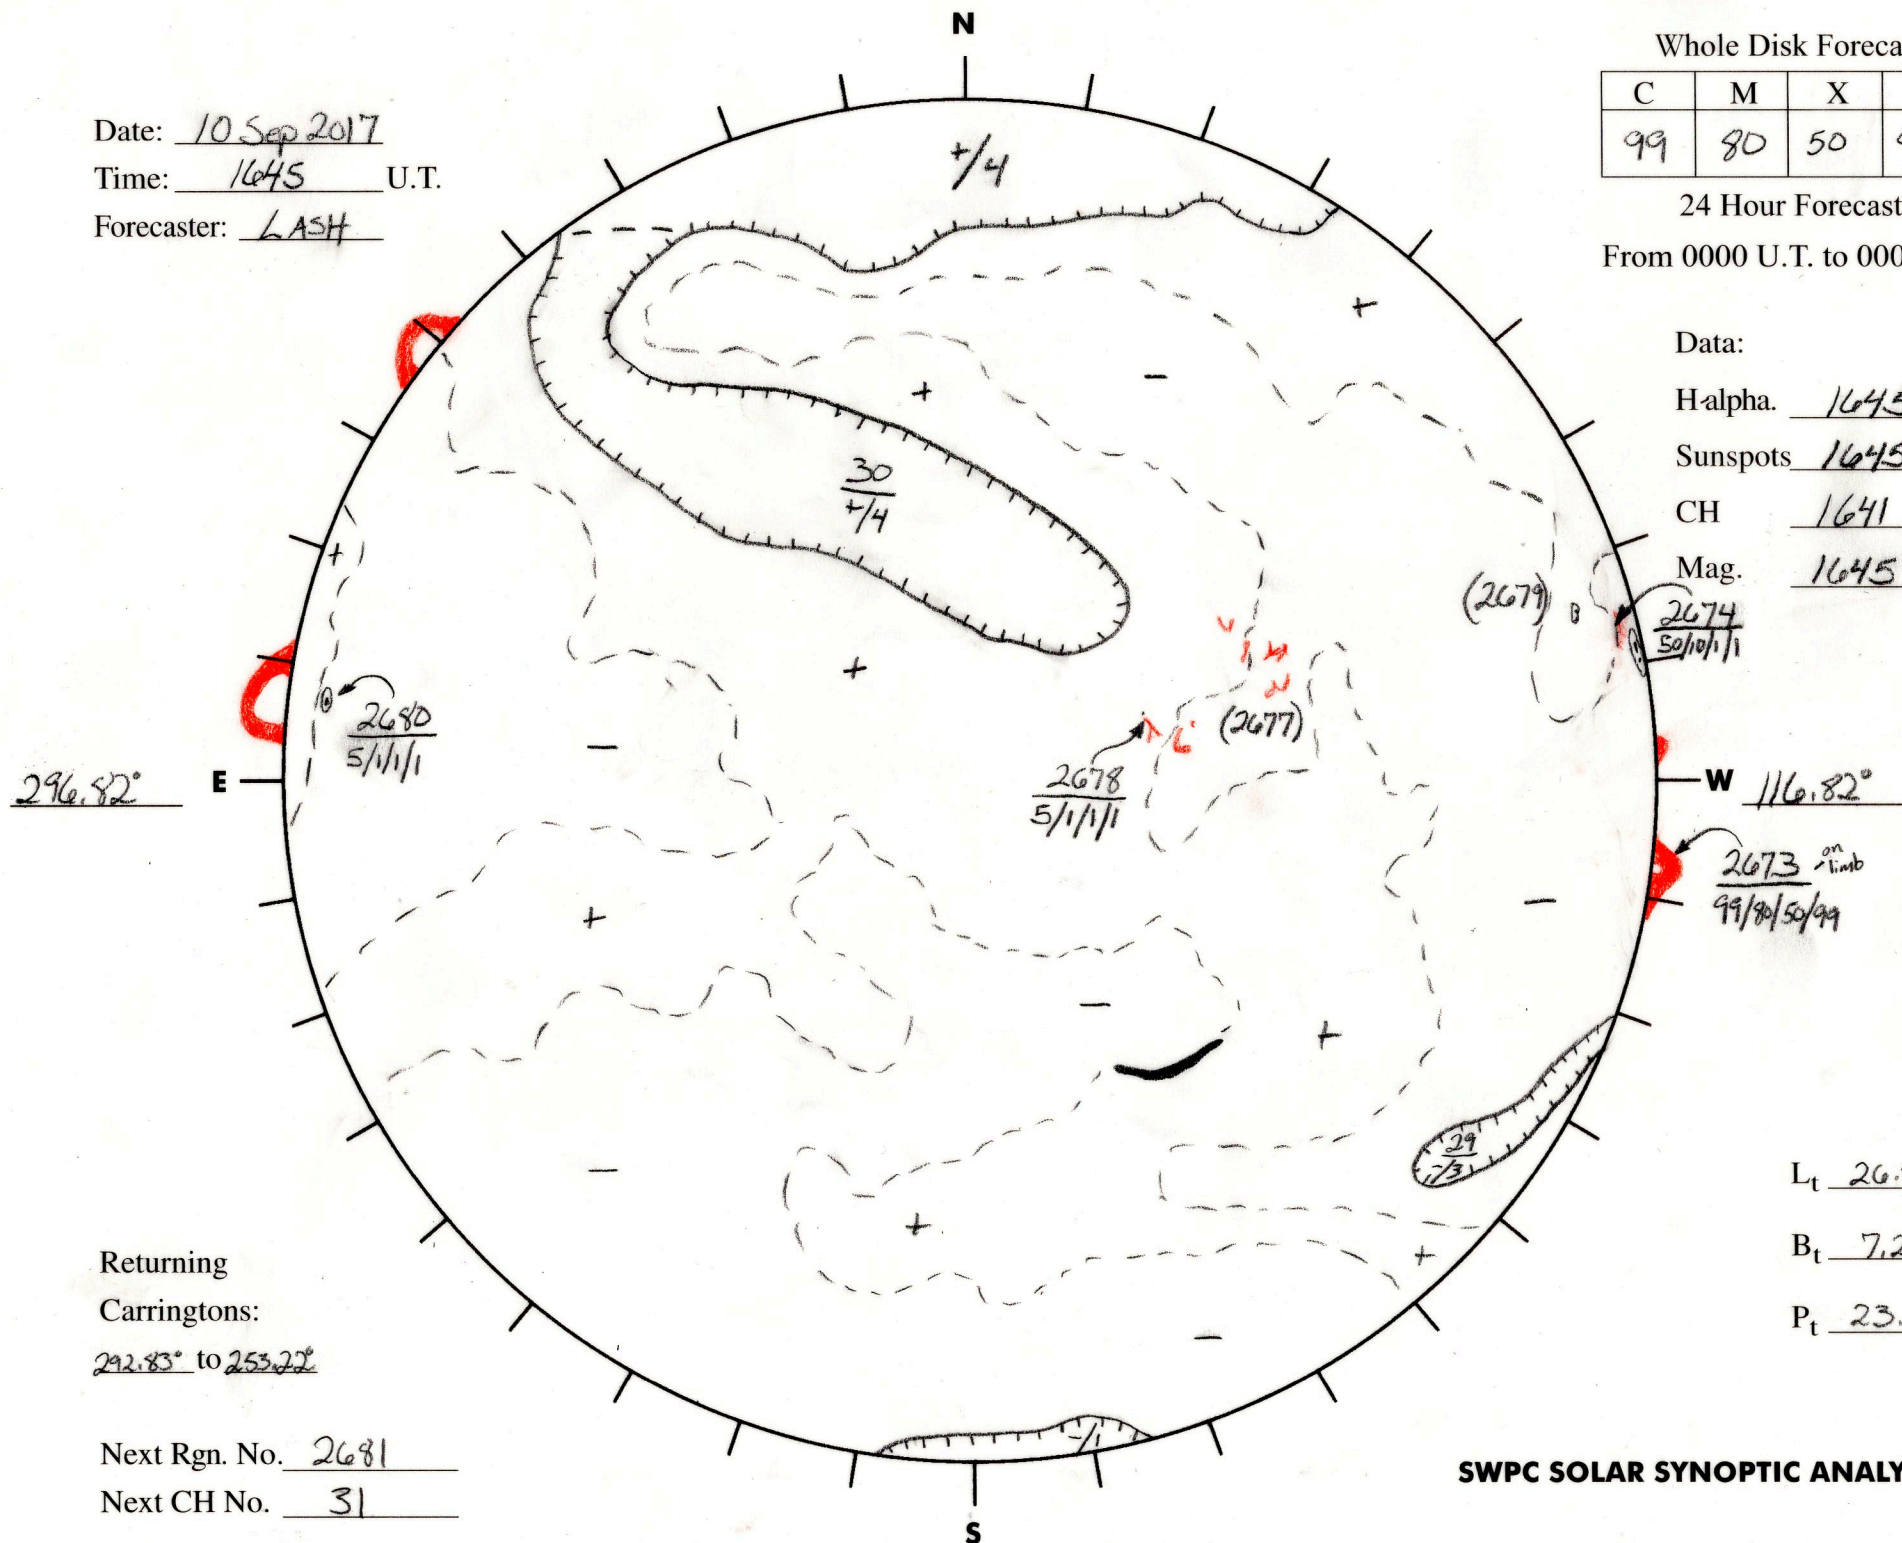

Date: 10 Sep 2017
 Time: 1645 U.T.
 Forecaster: LASH

Whole Disk Forecast

C	M	X	P
99	80	50	99

24 Hour Forecast
 From 0000 U.T. to 0000 U.T.

Data:

Halpha. 1645 U.T.

Sunspots 1645 U.T.

CH 1641 U.T.

Mag. 1645 U.T.

2674
 5/1/1/1

2673 on limb
 99/80/50/99

L_t 26.82

B_t 7.24

P_t 23.27

Returning
 Carringtons:

292.83° to 253.22°

Next Rgn. No. 2681

Next CH No. 31

296.82°

W 116.82°