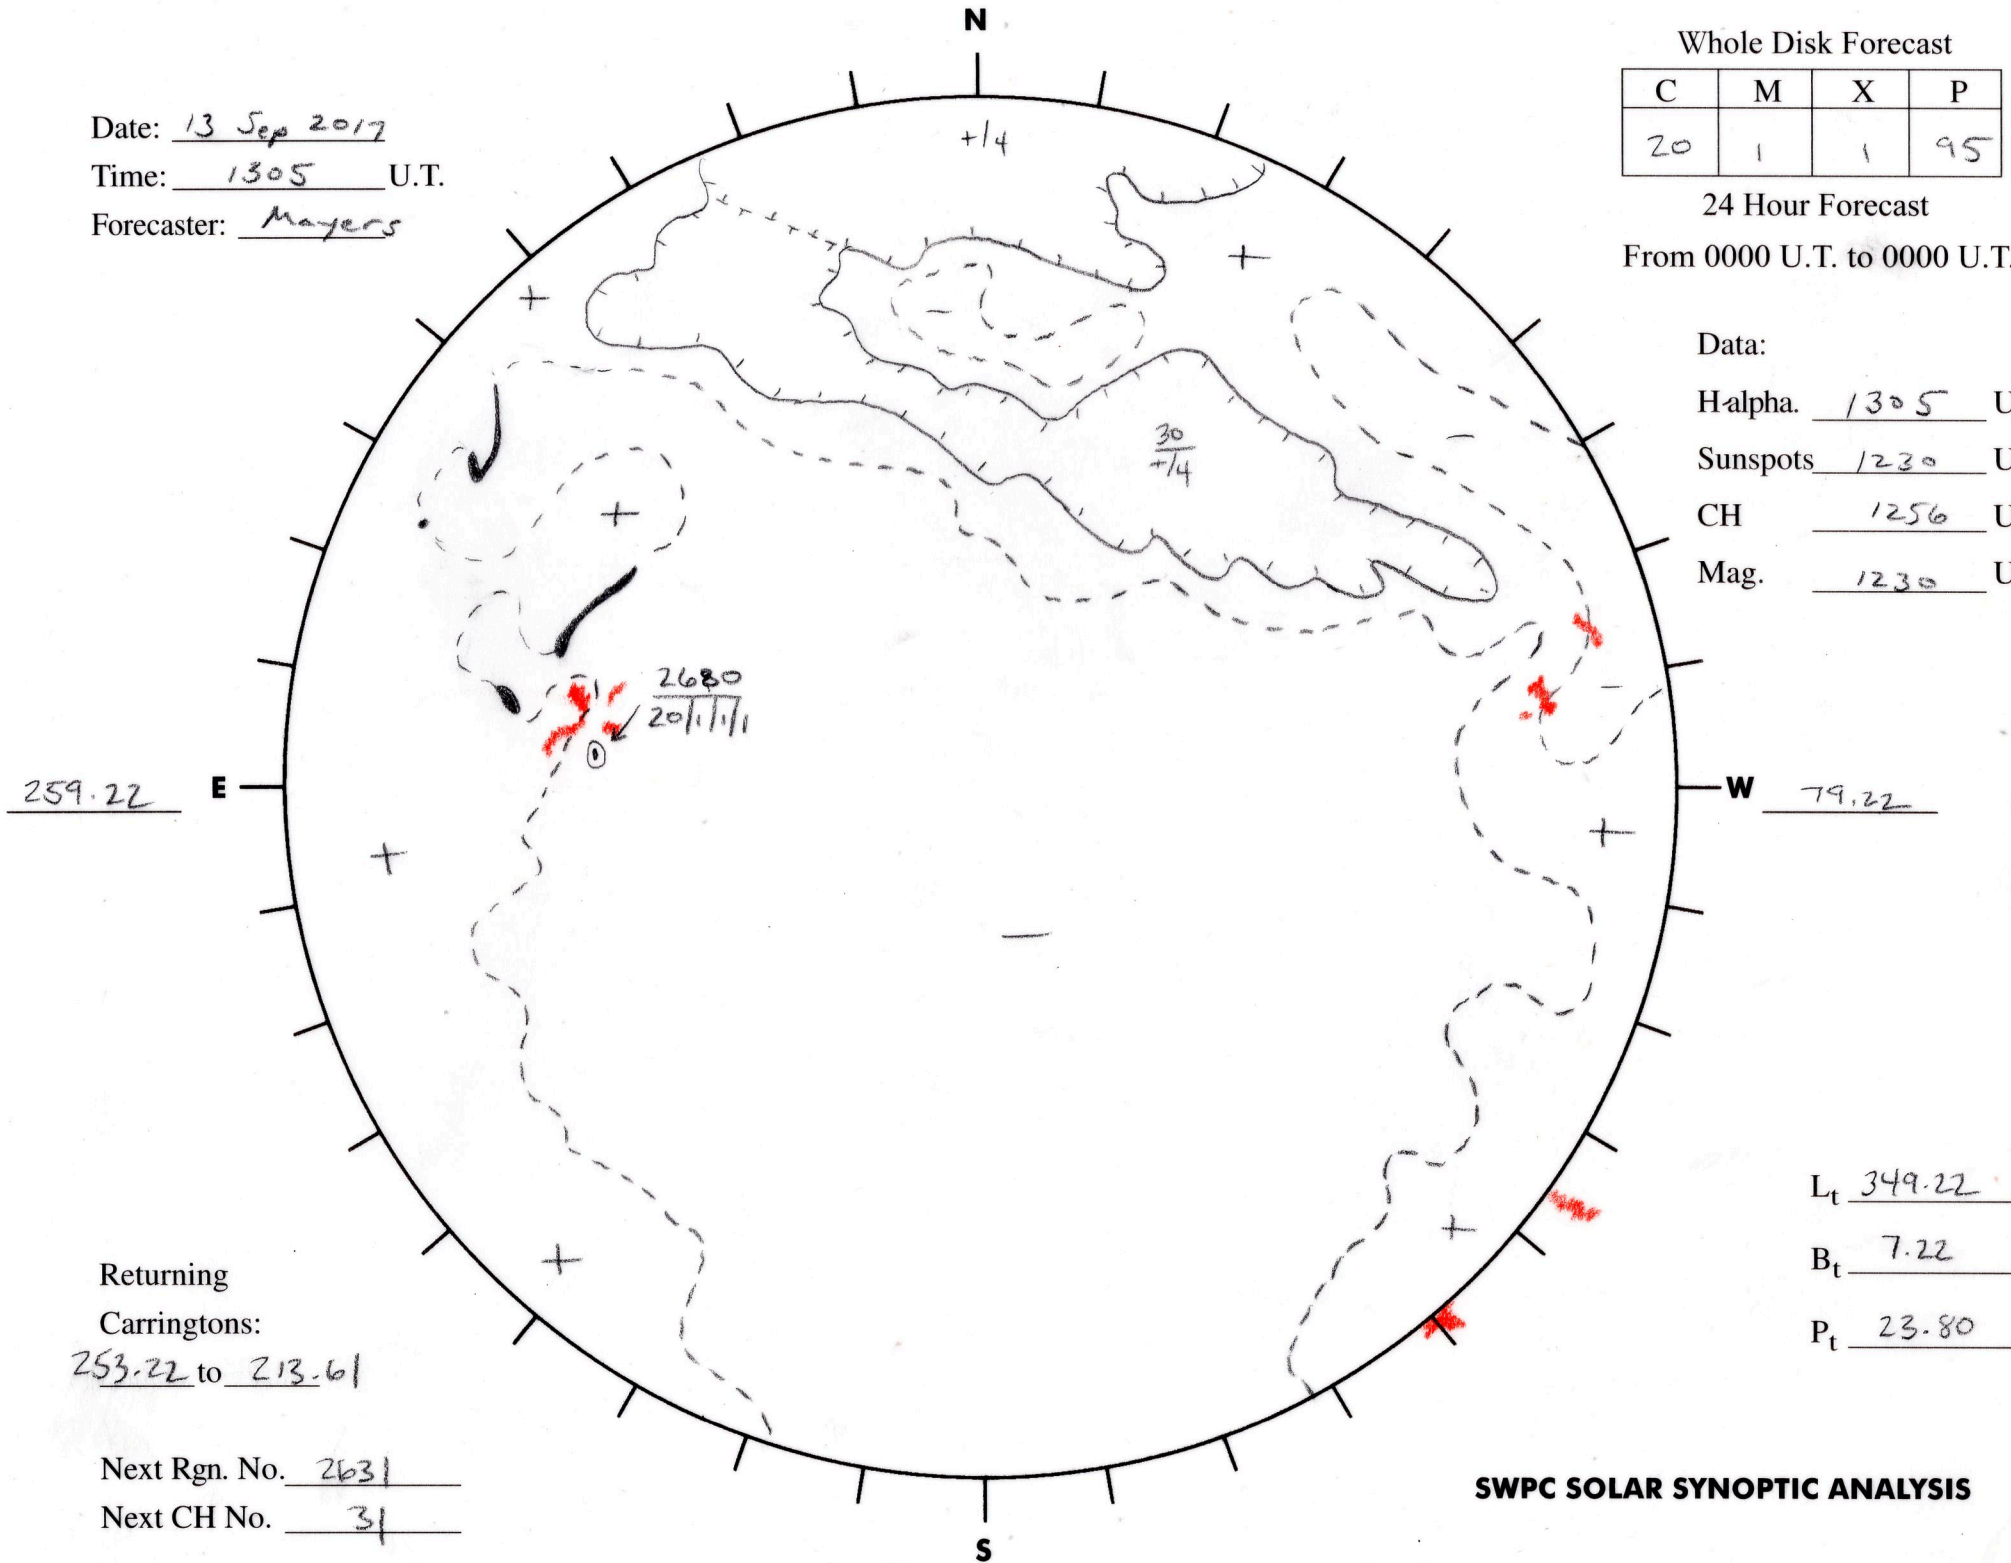

Date: 13 Sep 2017  
 Time: 1305 U.T.  
 Forecaster: Mayers

Whole Disk Forecast

| C  | M | X | P  |
|----|---|---|----|
| 20 | 1 | 1 | 95 |

24 Hour Forecast  
 From 0000 U.T. to 0000 U.T.

Data:

Halpha. 1305 U.T.

Sunspots 1230 U.T.

CH 1256 U.T.

Mag. 1230 U.T.

Returning  
 Carringtons:  
253.22 to 213.61

Next Rgn. No. 2631  
 Next CH No. 31

$L_t$  349.22  
 $B_t$  7.22  
 $P_t$  23.80