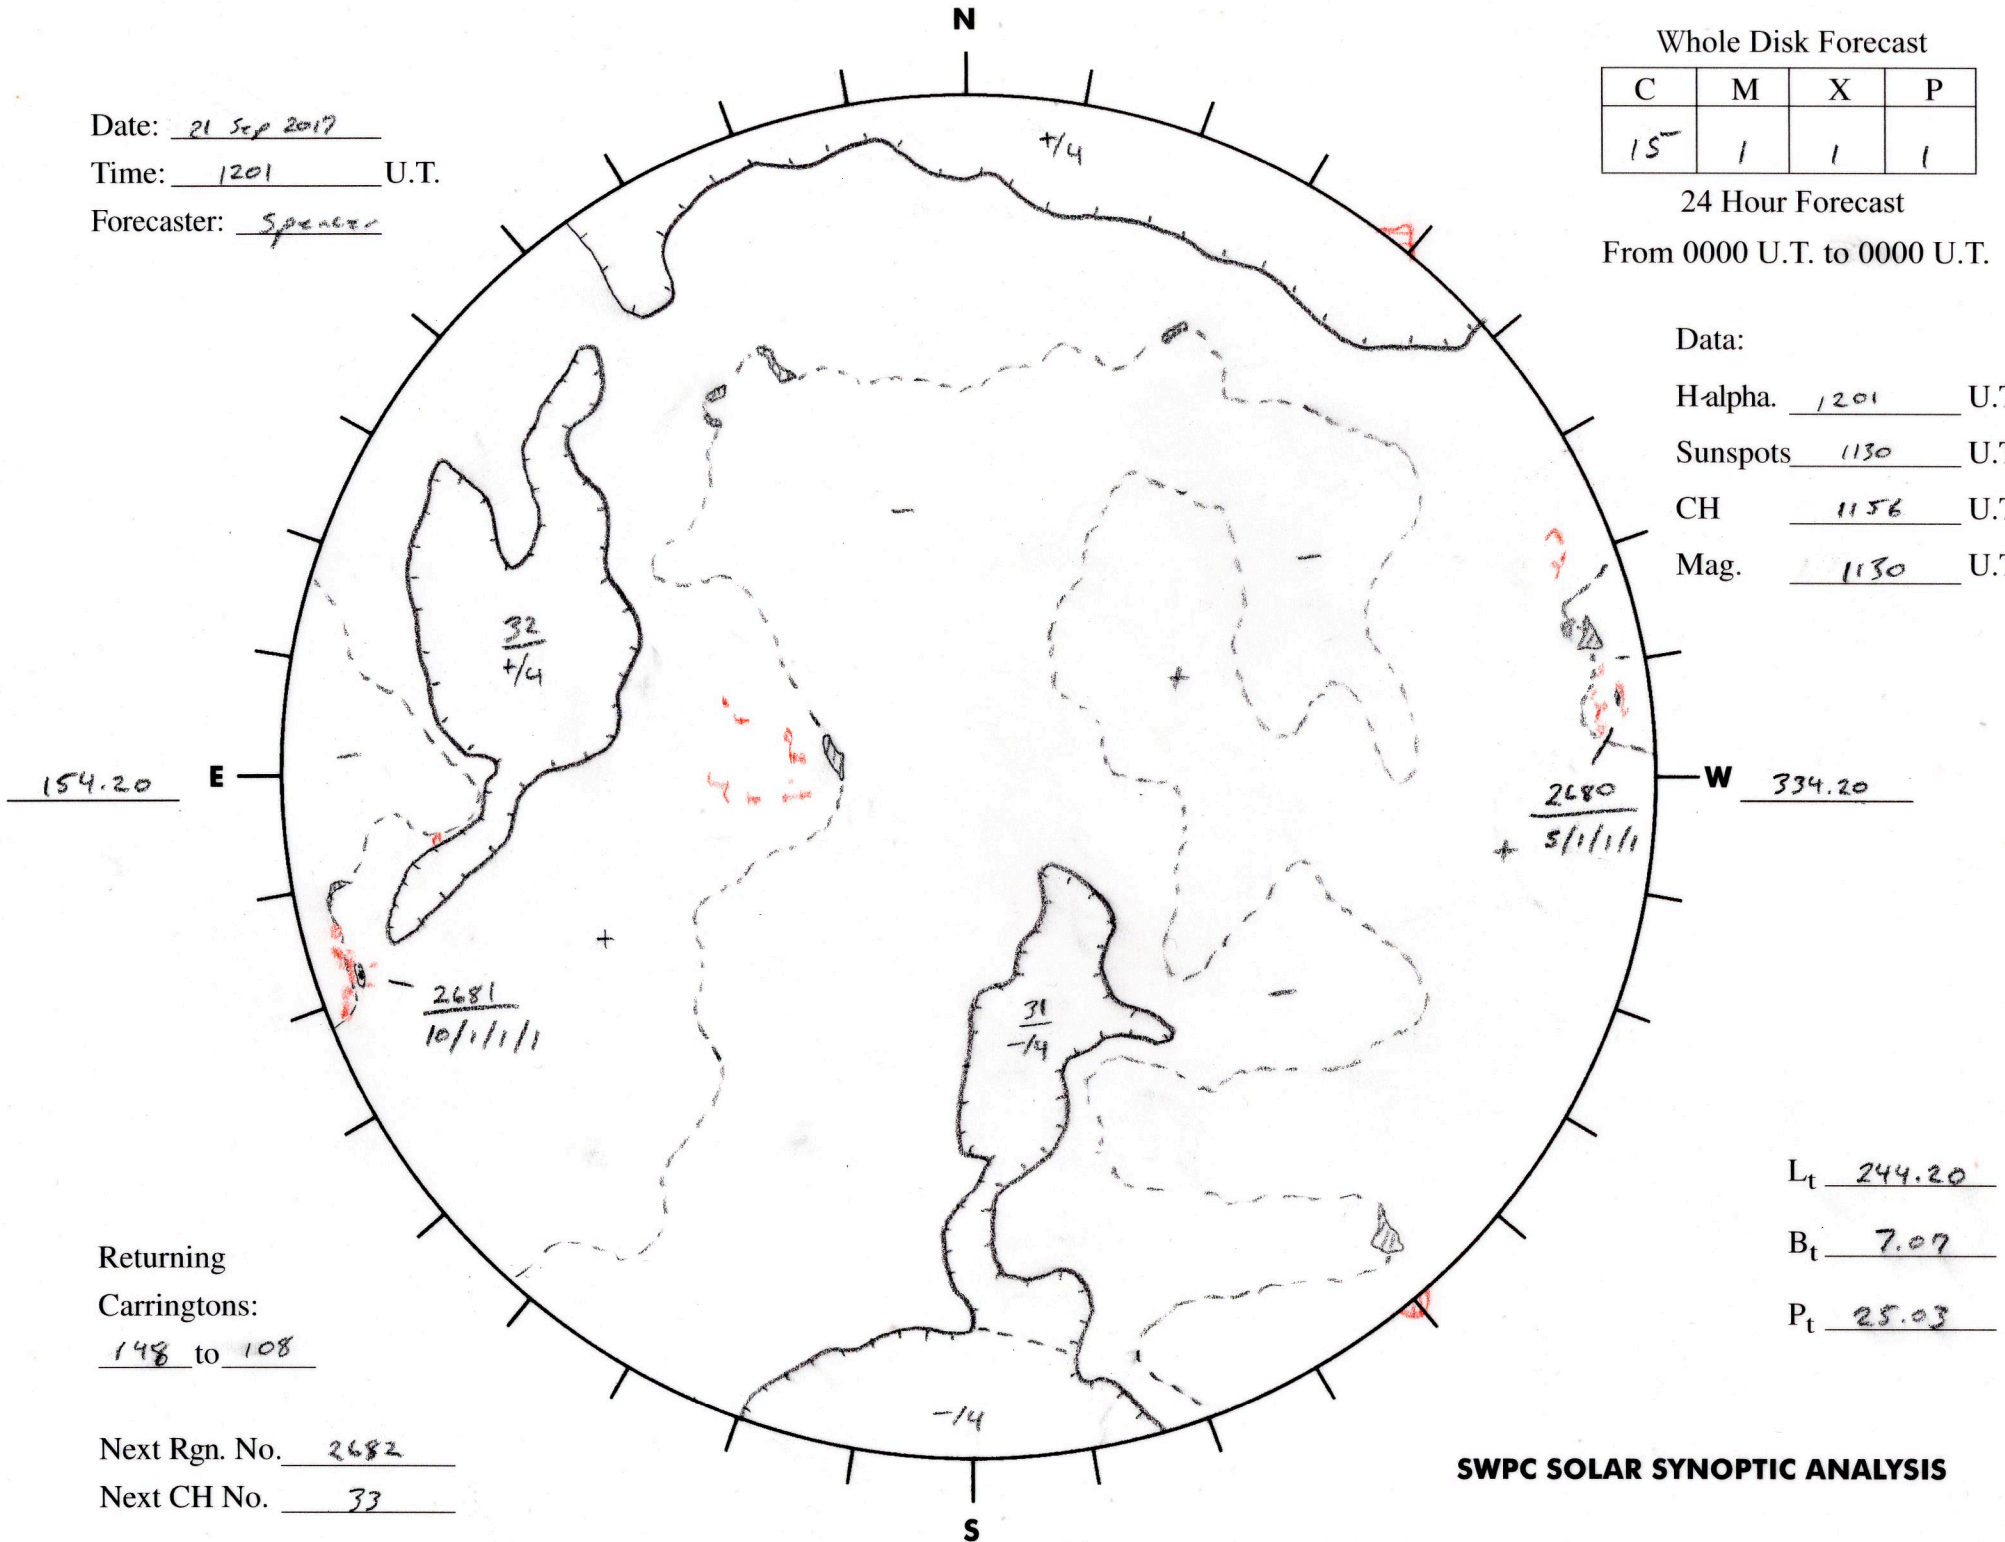

Whole Disk Forecast

C	M	X	P
15 ⁺	1	1	1

24 Hour Forecast

From 0000 U.T. to 0000 U.T.

Data:

H_α 1201 U.T.

Sunspots 1130 U.T.

CH 1156 U.T.

Mag. 1130 U.T.

Date: 21 Sep 2017

Time: 1201 U.T.

Forecaster: Spencer

154.20

E

W

334.20

Returning

Carringtons:

148 to 108

Next Rgn. No. 2682

Next CH No. 33

L_t 244.20

B_t 7.07

P_t 25.03