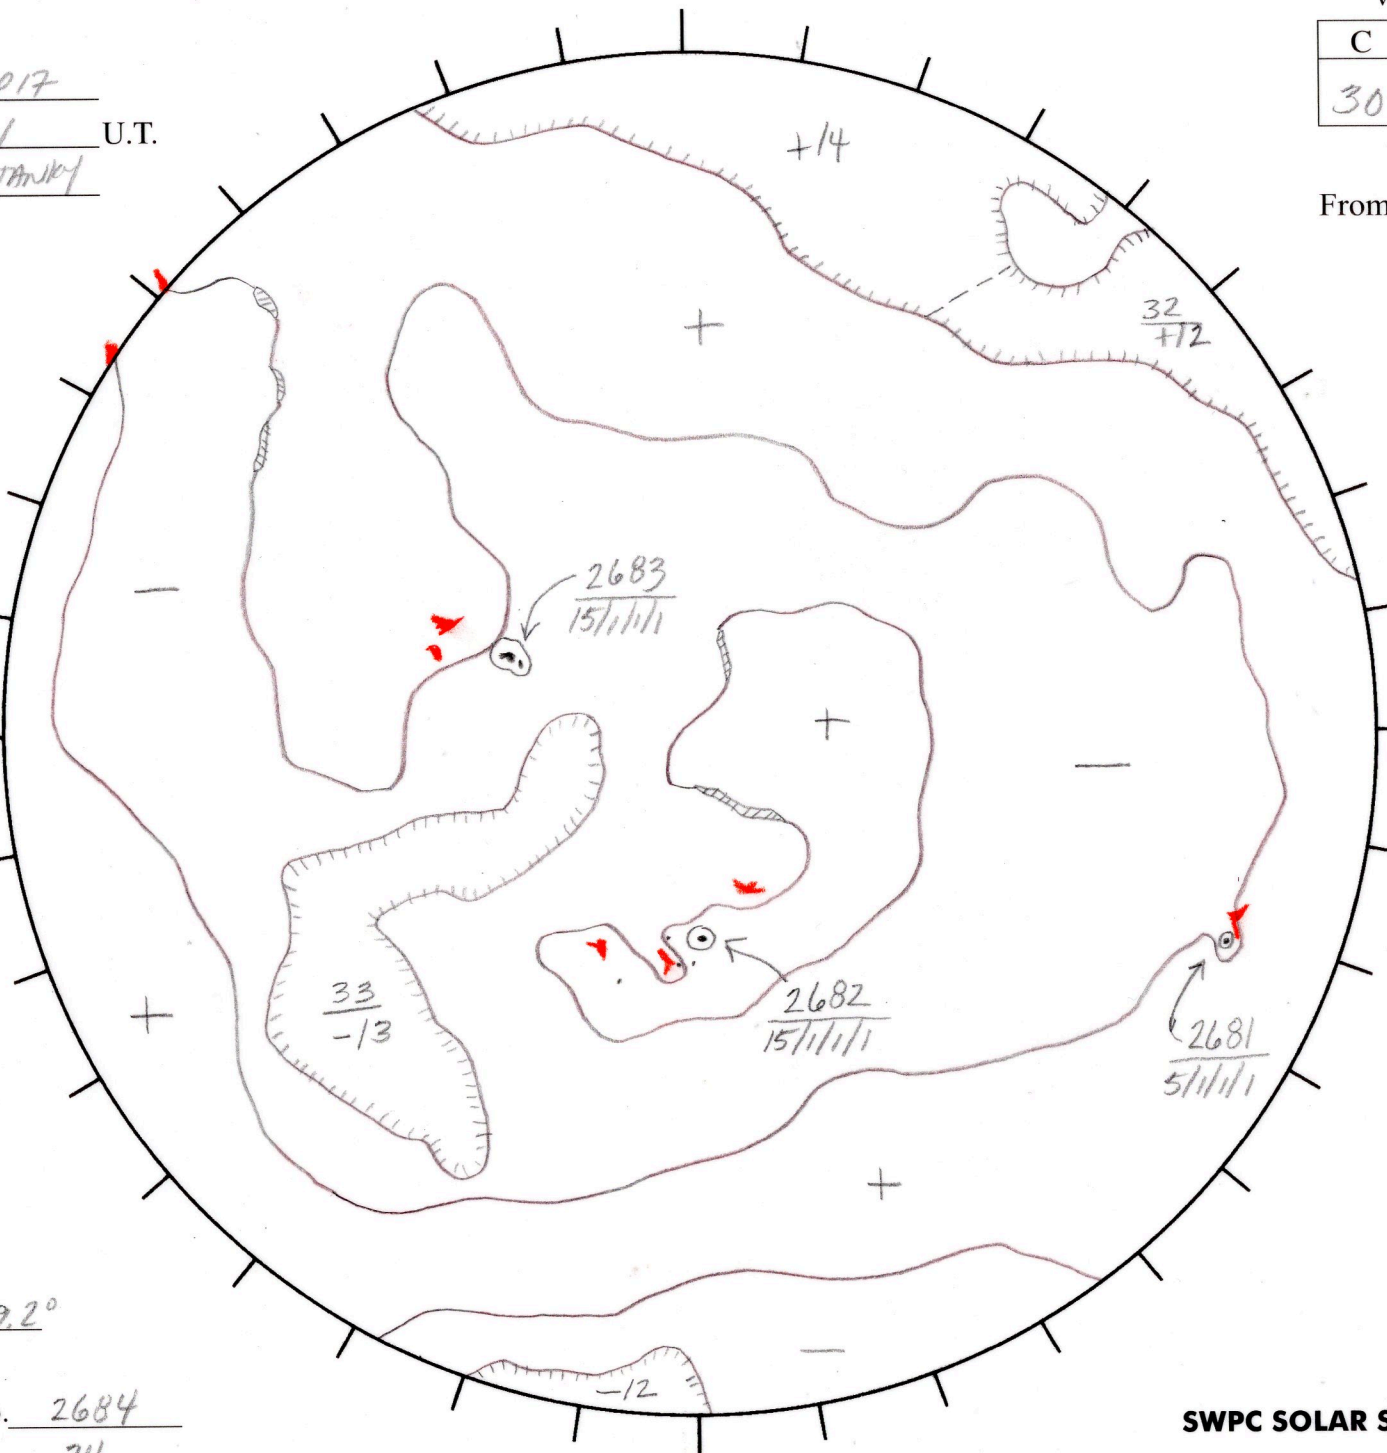

Date: 30 SEP 17  
 Time: 1131 U.T.  
 Forecaster: STANLEY

Whole Disk Forecast

C	M	X	P
30	1	1	1

24 Hour Forecast  
 From 0000 U.T. to 0000 U.T.

Data:  
 H-alpha. 1131 U.T.  
 Sunspots 1130 U.T.  
 CH 1125 U.T.  
 Mag. 1130 U.T.

35.7° E

W 25.7

Returning Carringtons:  
28.8° to 349.2°

$L_t$  125.7°  
 $B_t$  6.7°  
 $P_t$  25.9°

Next Rgn. No. 2684  
 Next CH No. 34