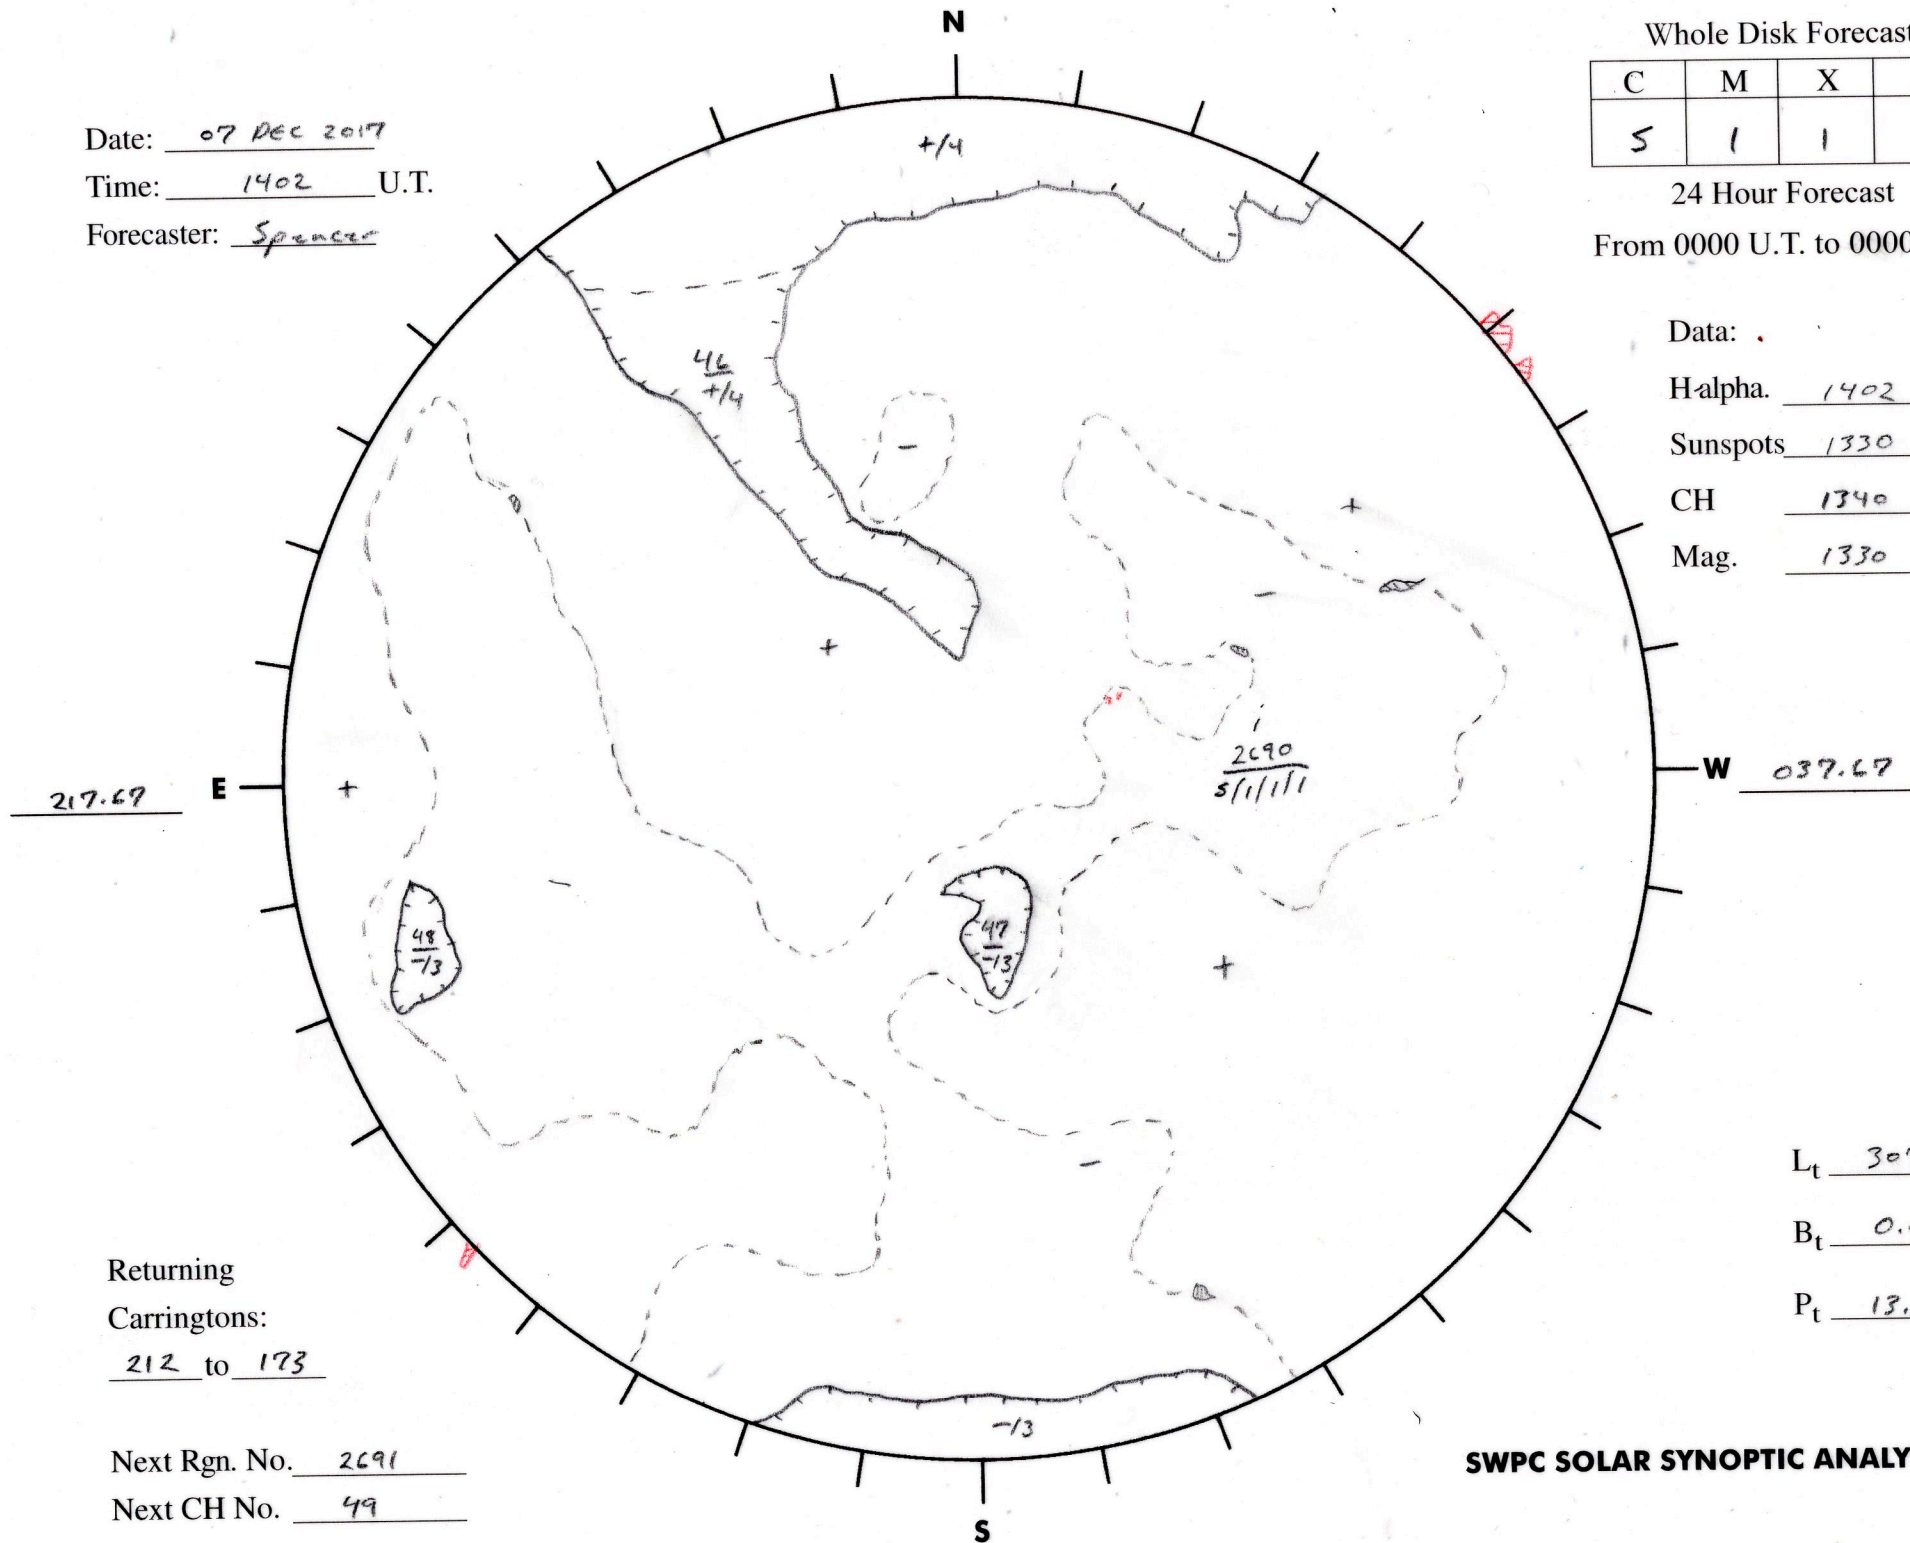

Whole Disk Forecast

C	M	X	P
5	1	1	1

24 Hour Forecast

From 0000 U.T. to 0000 U.T.

Data:

H-alpha. 1402 U.T.

Sunspots 1330 U.T.

CH 1340 U.T.

Mag. 1330 U.T.

L_t 307.67

B_t 0.04

P_t 13.38

Date: 07 DEC 2017
 Time: 1402 U.T.
 Forecaster: Spencer

217.67 E

W 037.67

Returning
 Carringtons:
212 to 173

Next Rgn. No. 2691

Next CH No. 49