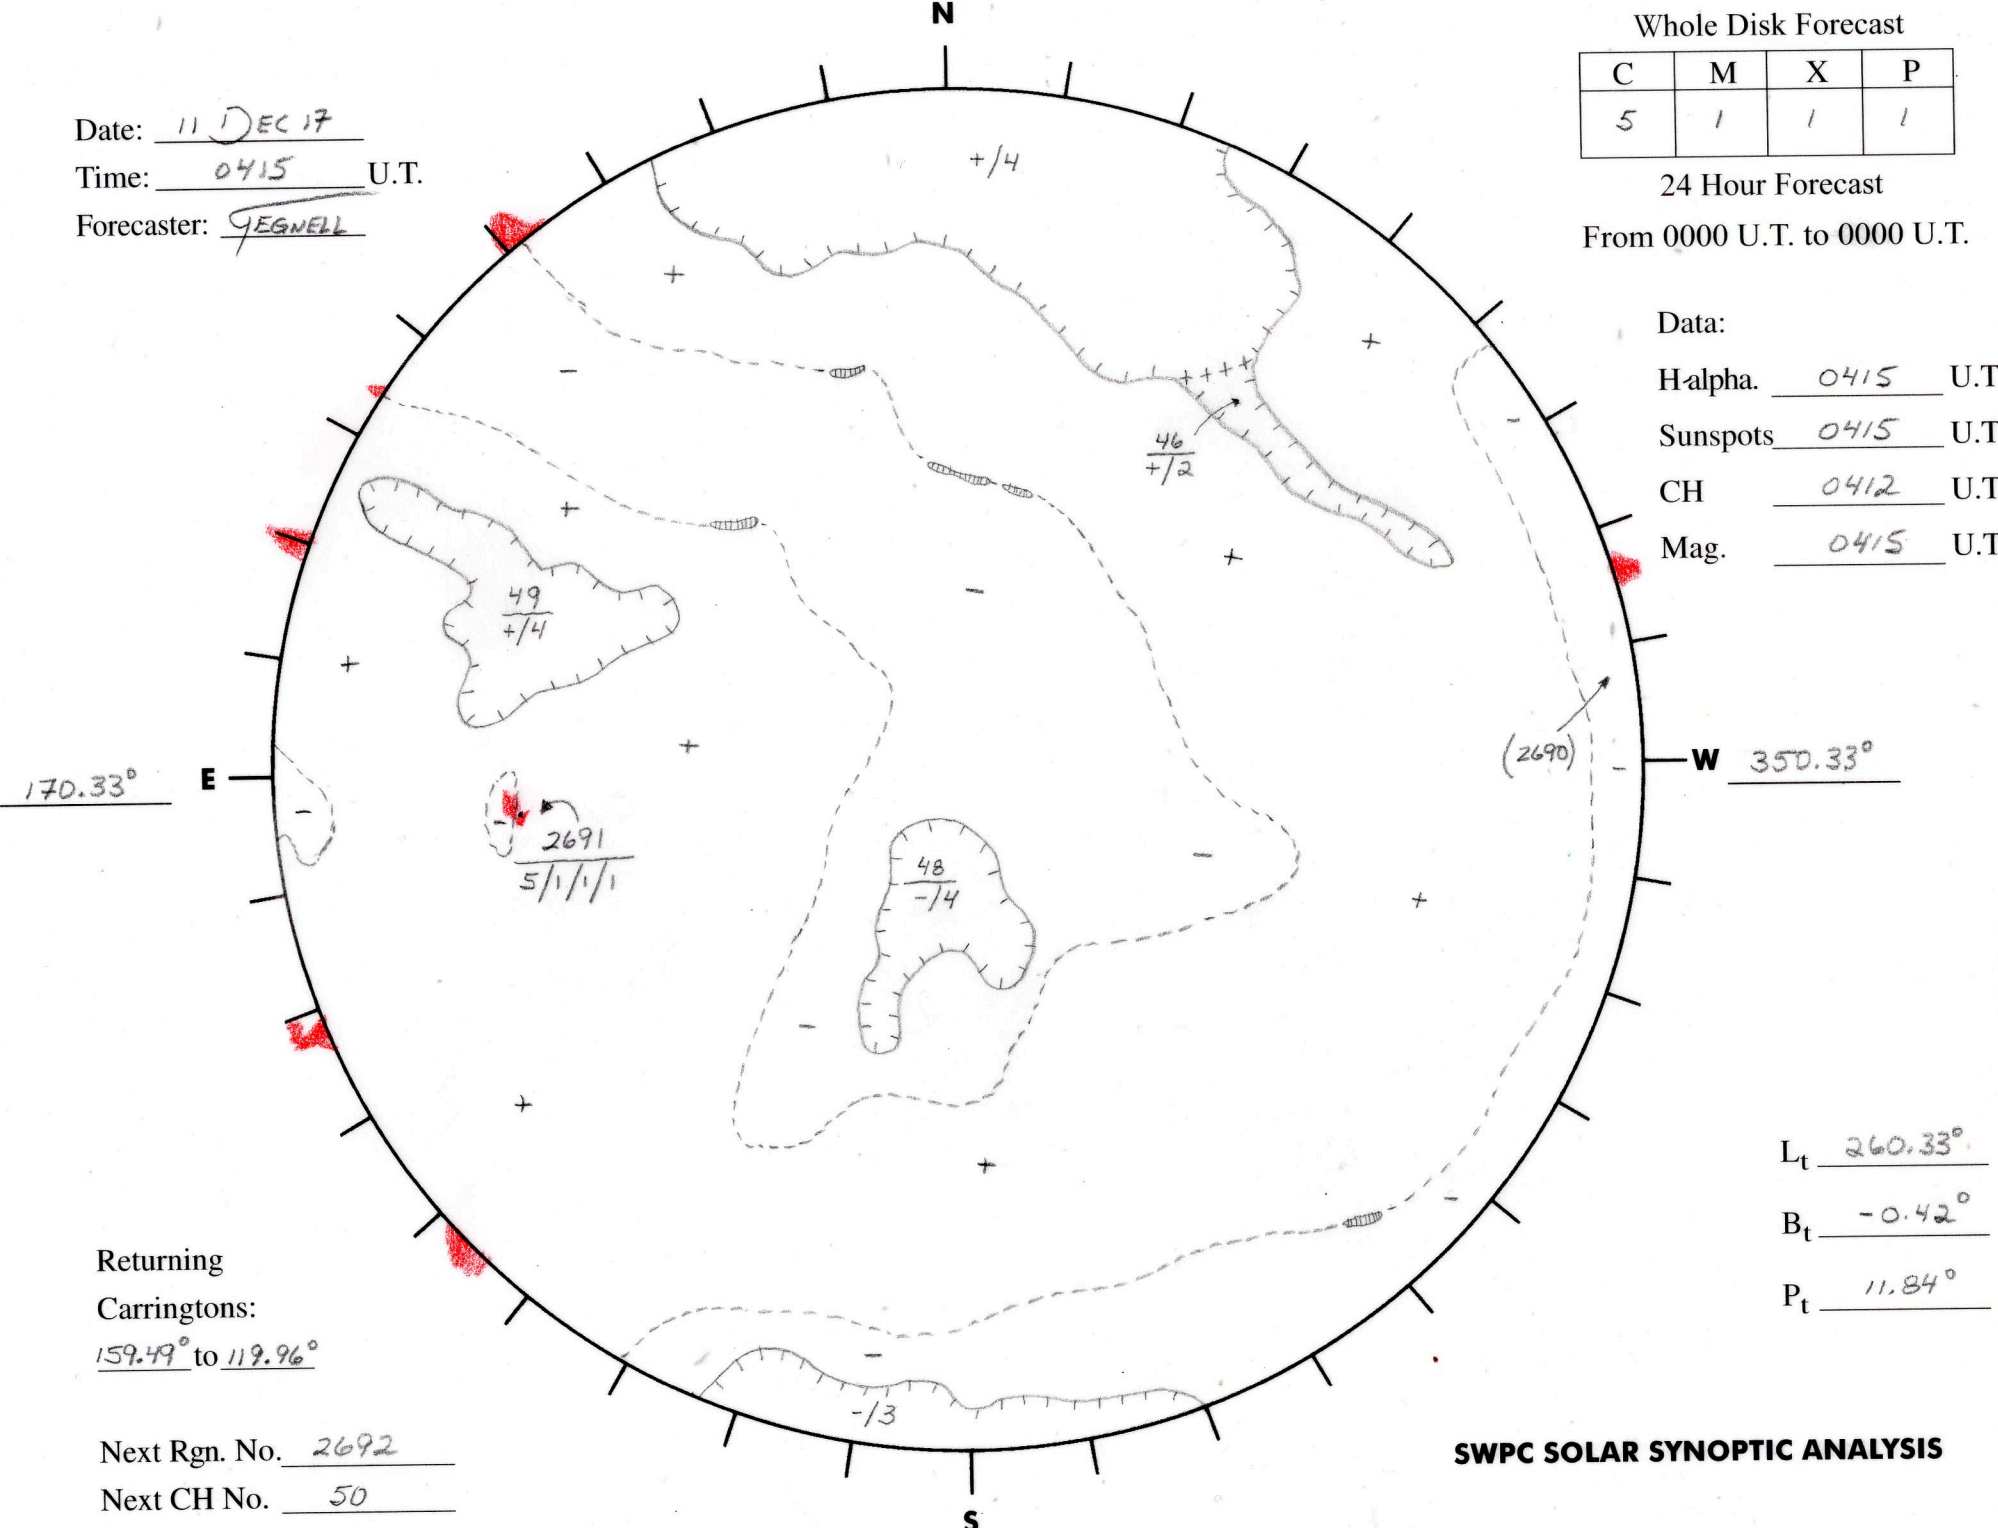

Date: 11 DEC 17
 Time: 0415 U.T.
 Forecaster: JEGWELL

Whole Disk Forecast

C	M	X	P
5	1	1	1

24 Hour Forecast
 From 0000 U.T. to 0000 U.T.

Data:
 H-alpha. 0415 U.T.
 Sunspots 0415 U.T.
 CH 0412 U.T.
 Mag. 0415 U.T.

Returning Carringtons:
159.49° to 119.96°

Next Rgn. No. 2692
 Next CH No. 50

L_t 260.33°
 B_t -0.42°
 P_t 11.84°