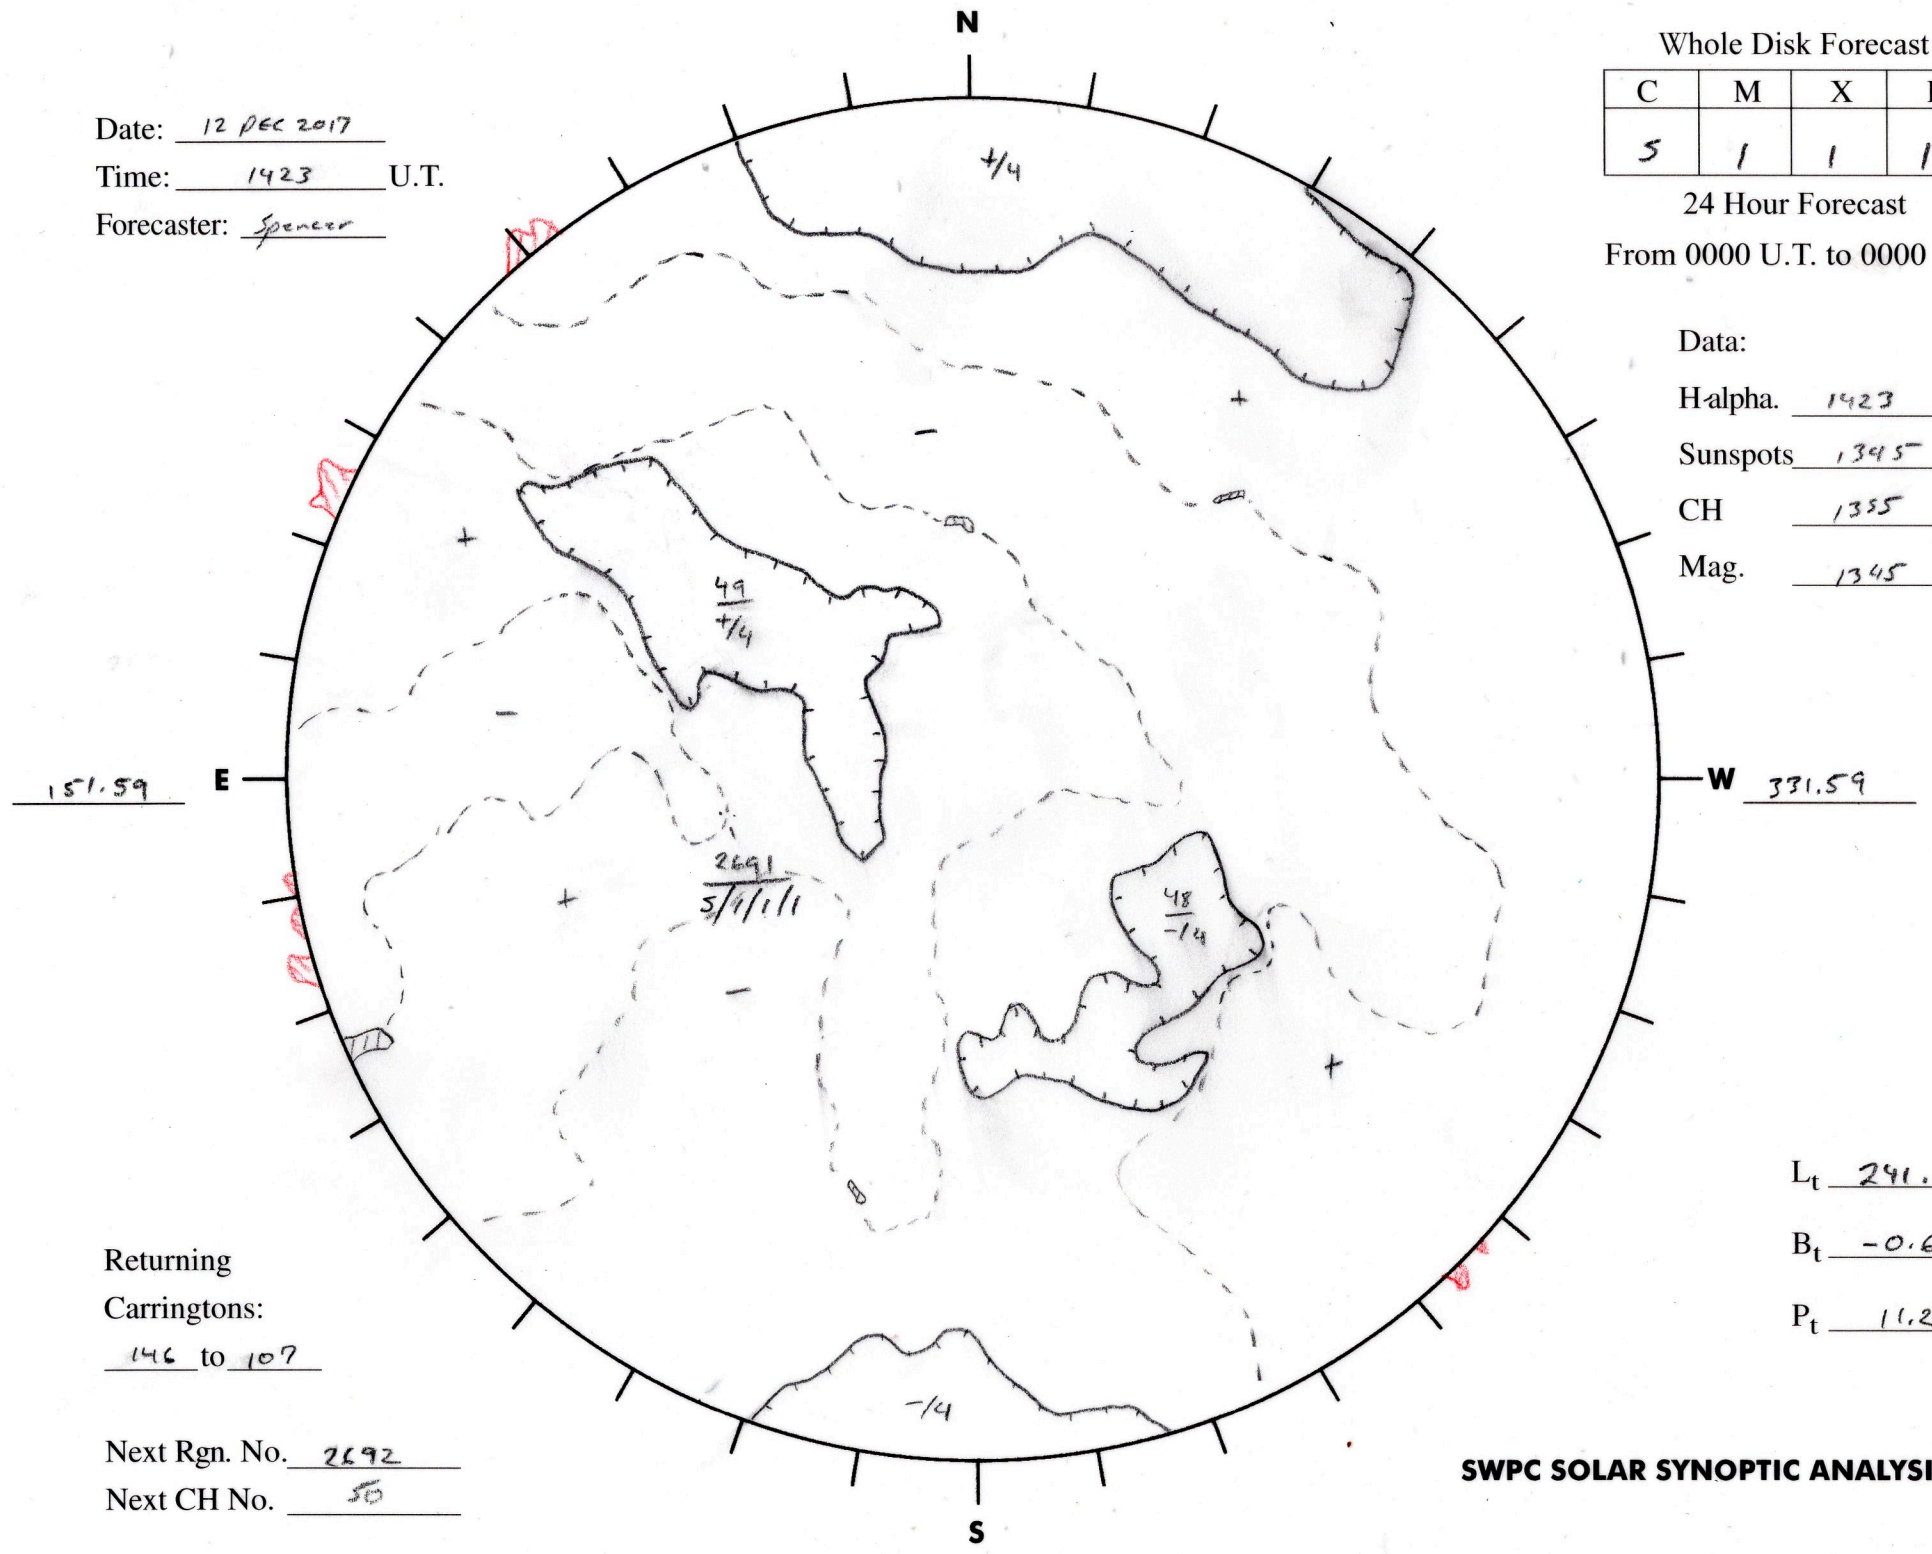

Date: 12 DEC 2017  
 Time: 1423 U.T.  
 Forecaster: Spencer

Whole Disk Forecast

C	M	X	P
5	1	1	1

24 Hour Forecast  
 From 0000 U.T. to 0000 U.T.

Data:  
 H $\alpha$ . 1423 U.T.  
 Sunspots 1345 U.T.  
 CH 1355 U.T.  
 Mag. 1345 U.T.

Returning  
 Carringtons:  
146 to 107

Next Rgn. No. 2692  
 Next CH No. 50

L<sub>t</sub> 241.59  
 B<sub>t</sub> -0.60  
 P<sub>t</sub> 11.21