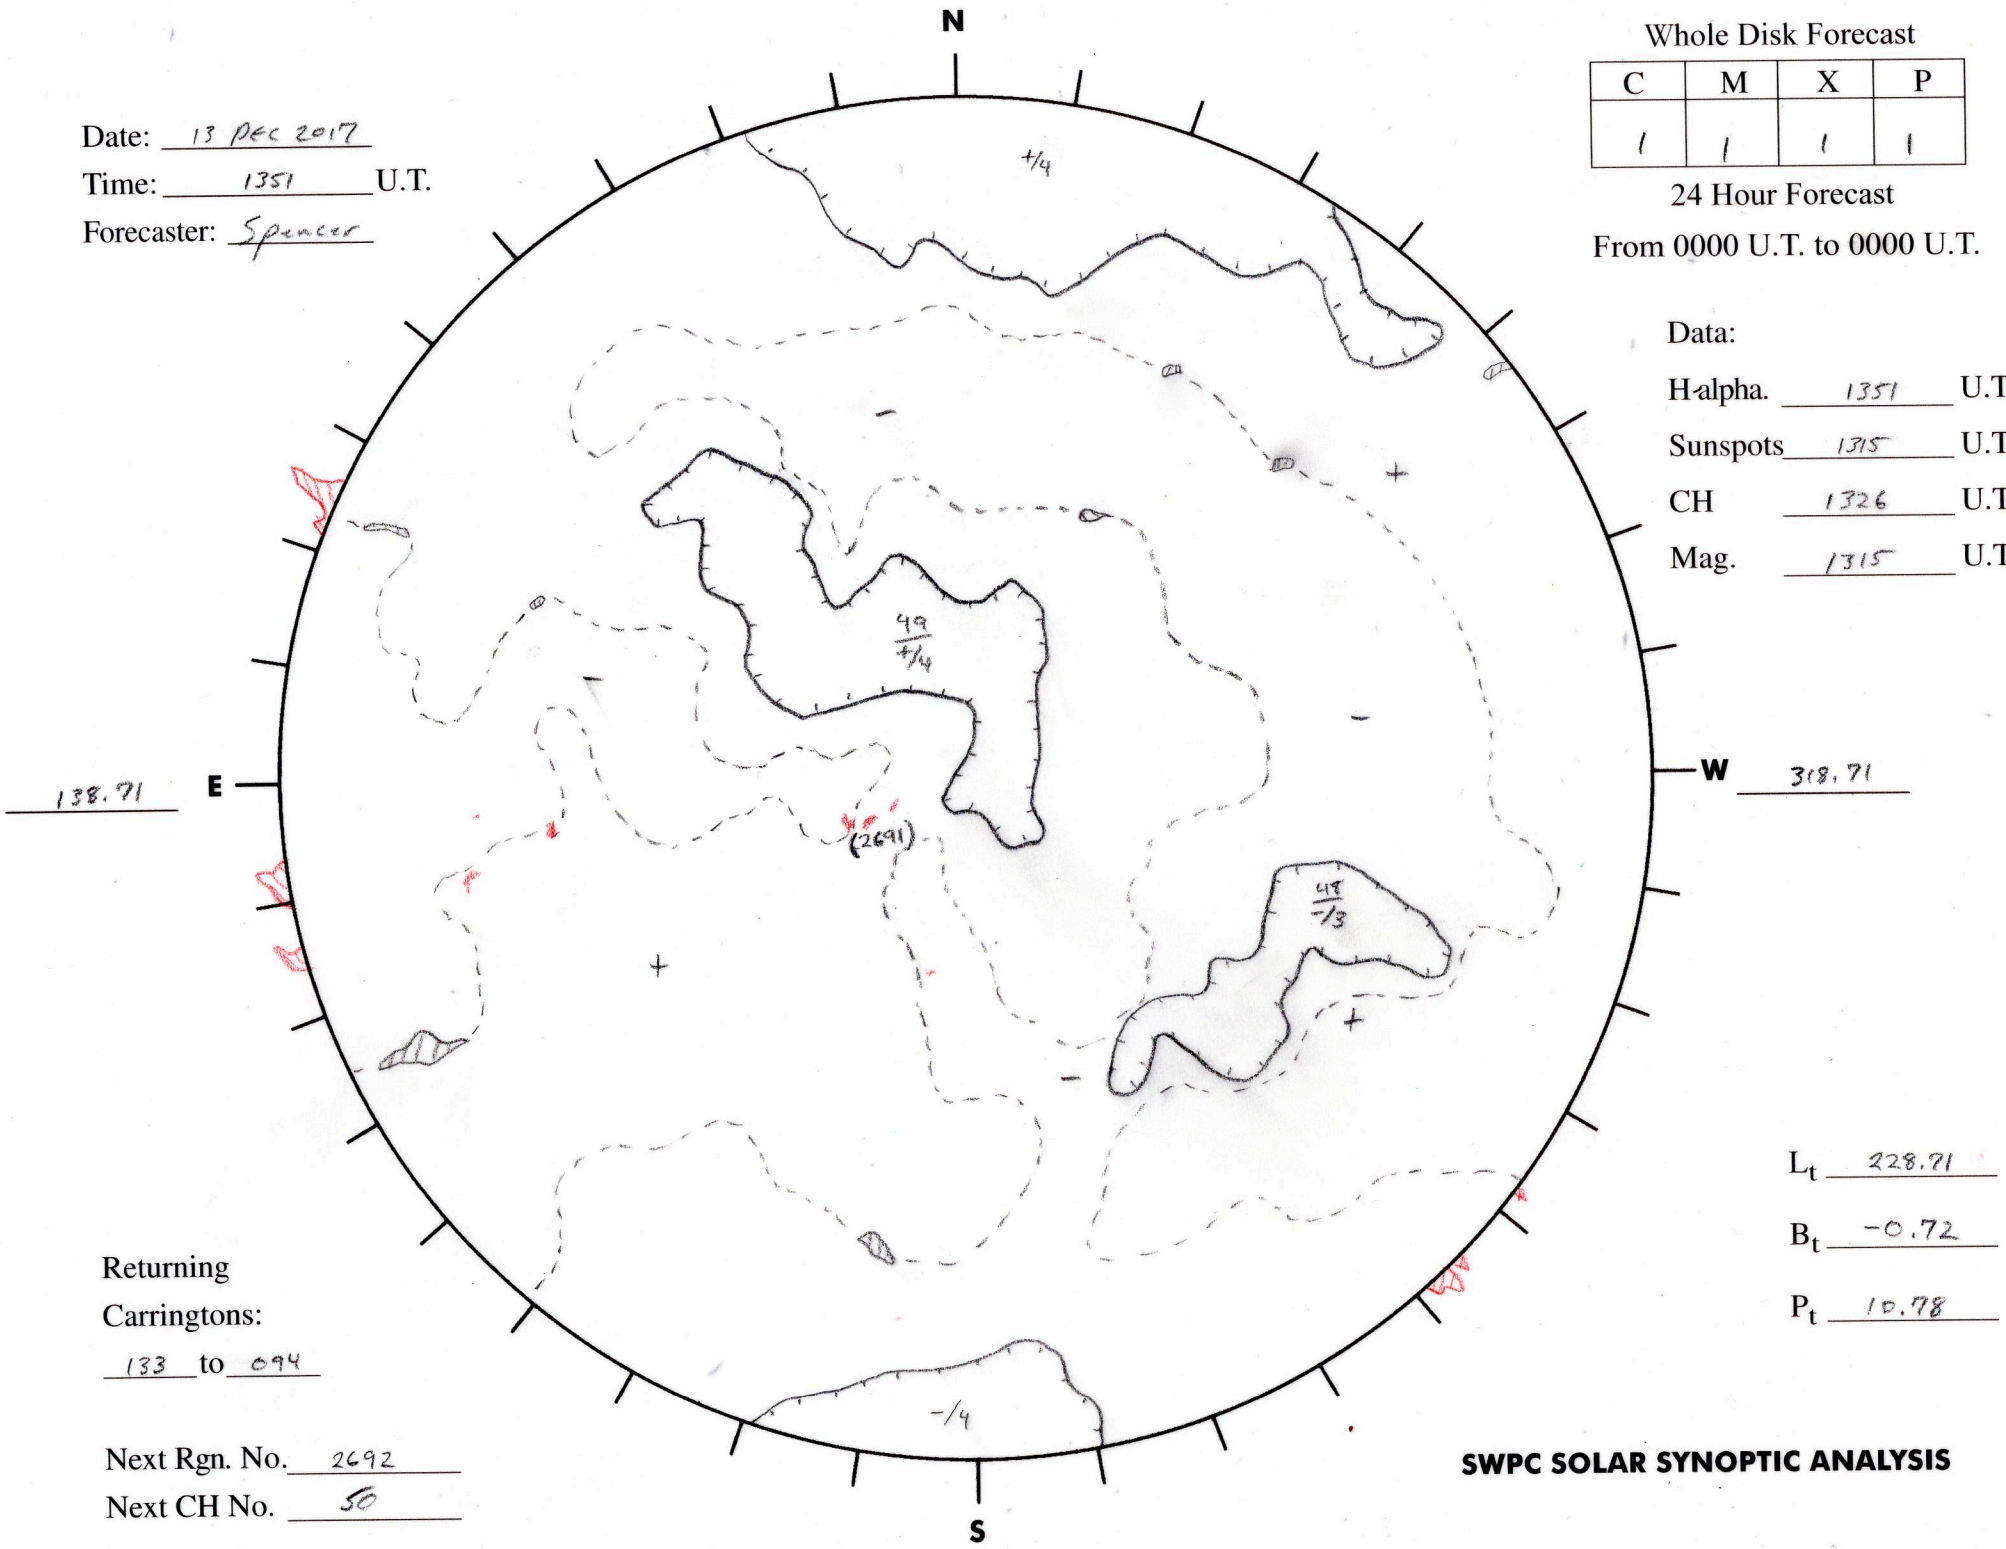

Date: 13 Dec 2017
 Time: 1351 U.T.
 Forecaster: Spencer

Whole Disk Forecast

C	M	X	P
1	1	1	1

24 Hour Forecast
 From 0000 U.T. to 0000 U.T.

Data:
 H-alpha. 1351 U.T.
 Sunspots 1315 U.T.
 CH 1326 U.T.
 Mag. 1315 U.T.

138.71 E

W 318.71

Returning
 Carringtons:
133 to 094

Next Rgn. No. 2692
 Next CH No. 50

L_t 228.71
 B_t -0.72
 P_t 10.78