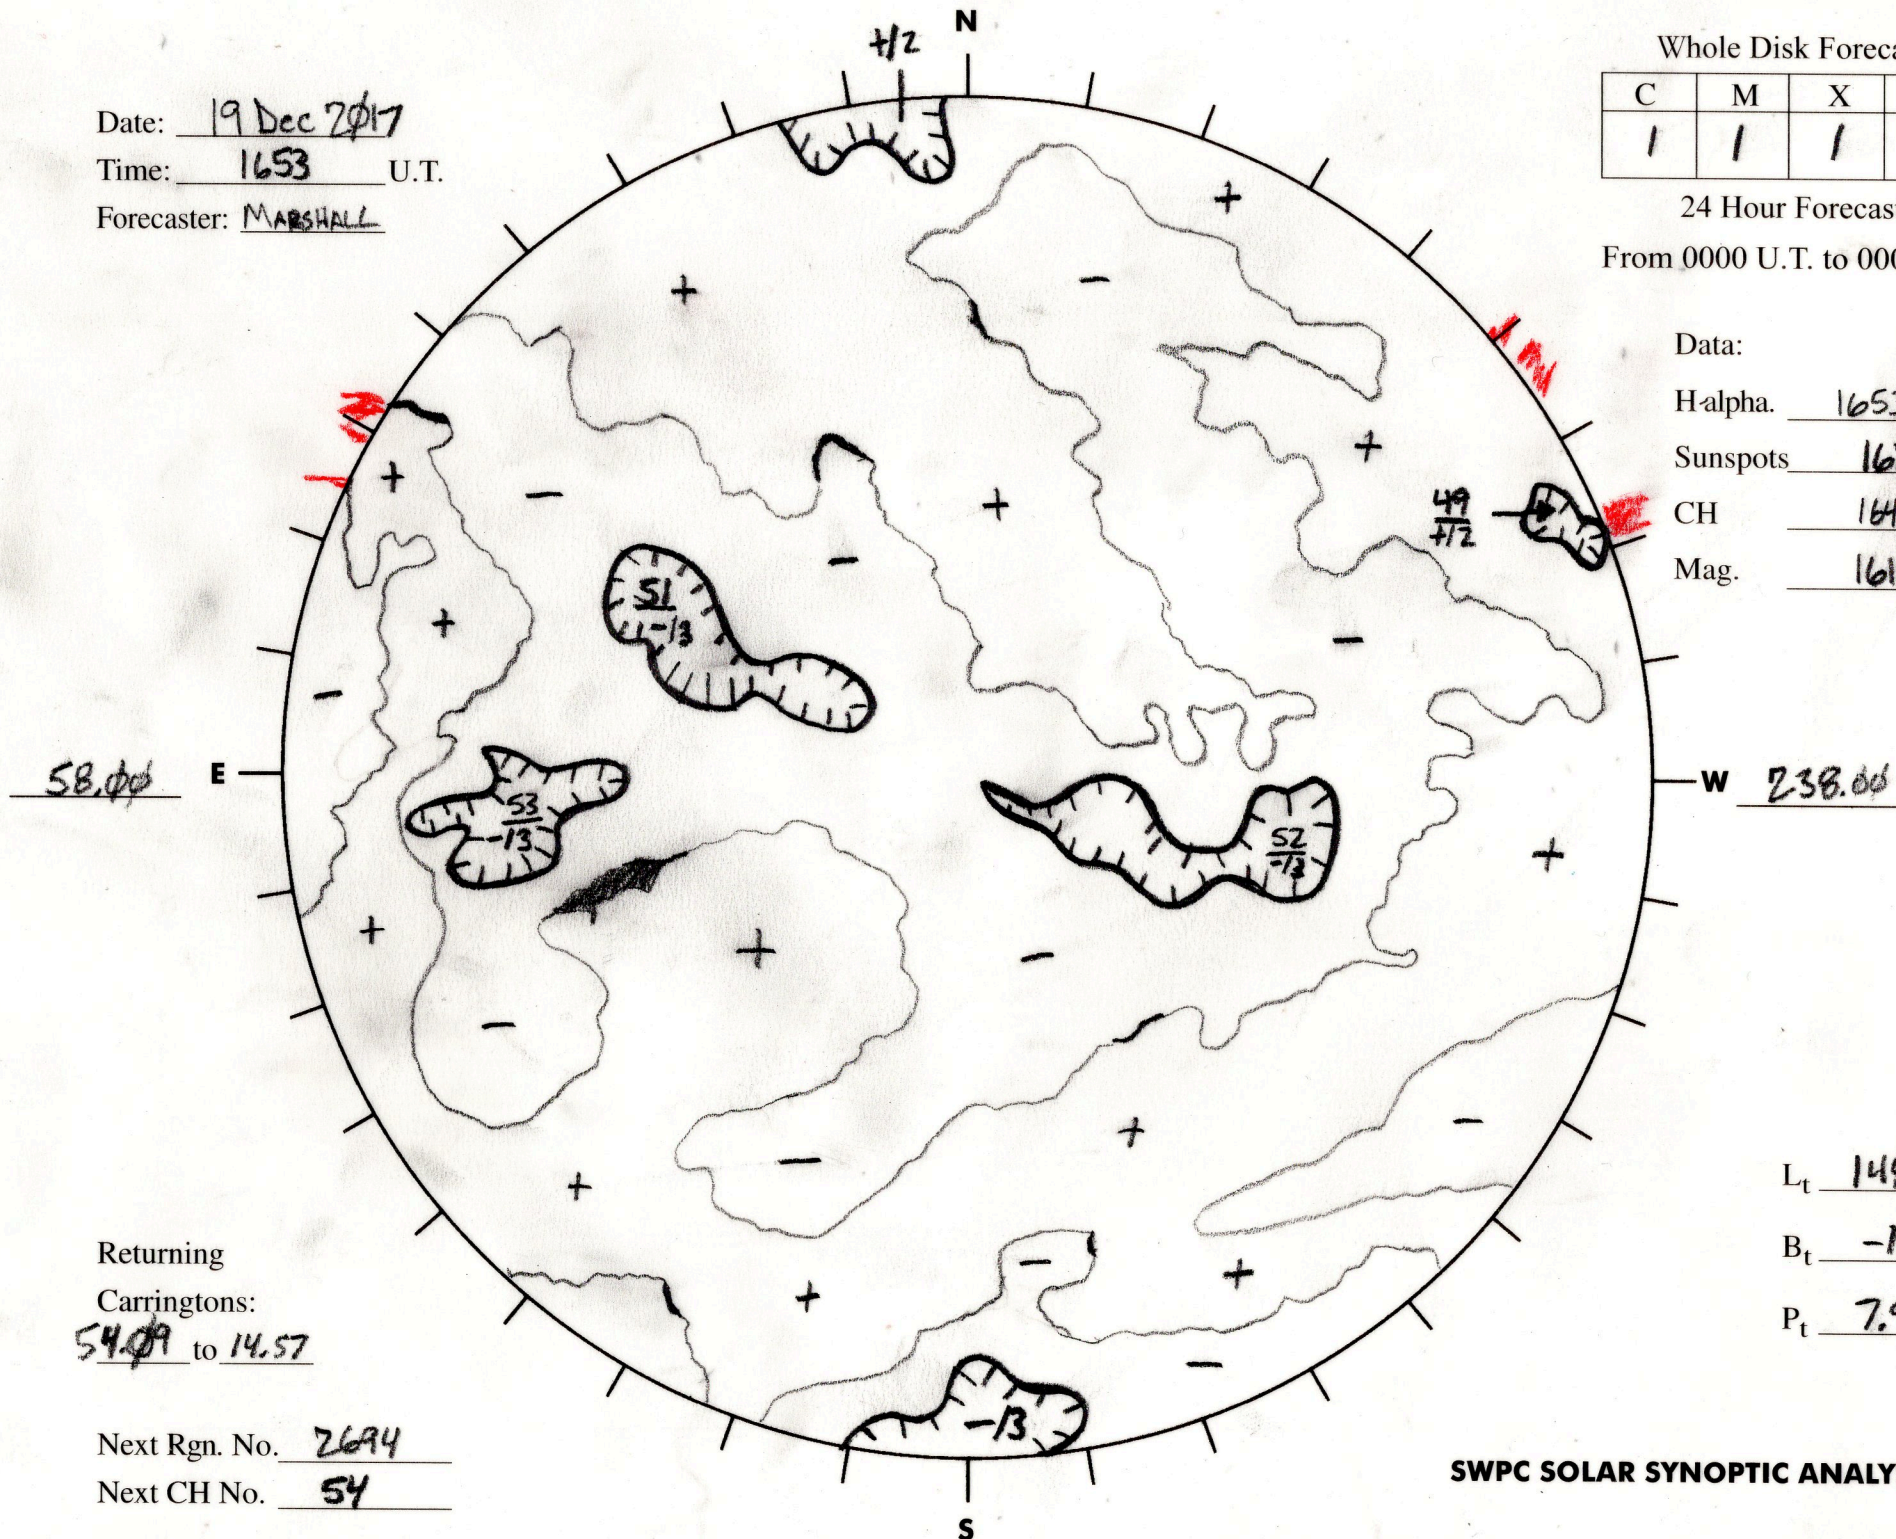

Date: 19 Dec 2017
 Time: 1653 U.T.
 Forecaster: MARSHALL

Whole Disk Forecast

C	M	X	P
<u>1</u>	<u>1</u>	<u>1</u>	<u>1</u>

24 Hour Forecast

From 0000 U.T. to 0000 U.T.

Data:

H alpha. 1653 U.T.

Sunspots 1629 U.T.

CH 1640 U.T.

Mag. 1615 U.T.

Returning
 Carringtons:
54.09 to 14.57

Next Rgn. No. 2694
 Next CH No. 54

L_t 148.00

B_t -1.50

P_t 7.97