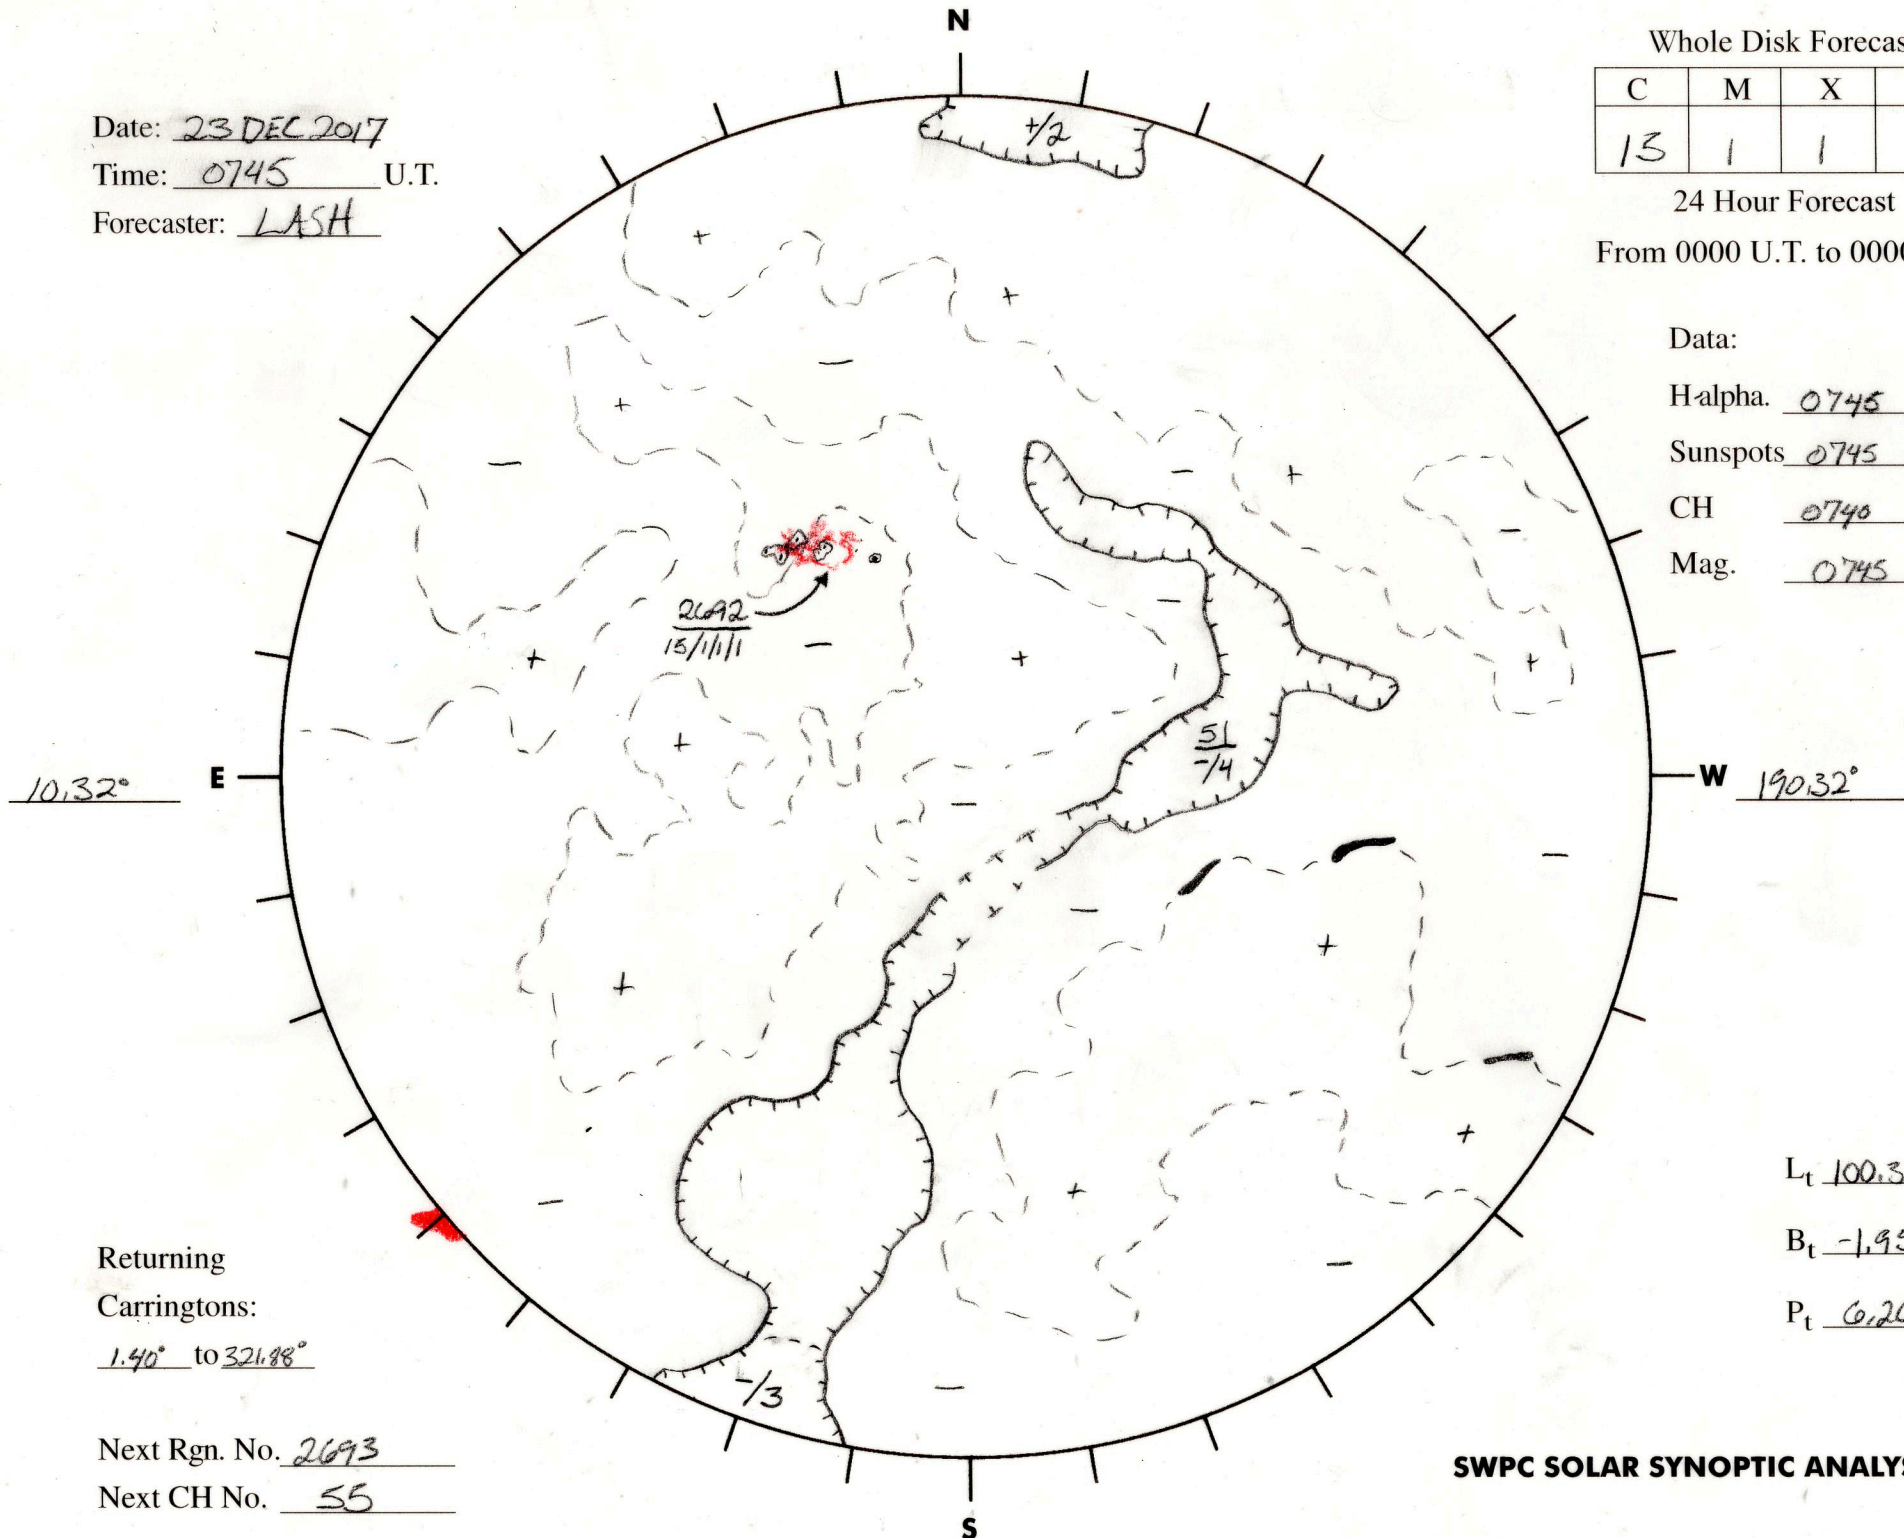

Date: 23 DEC 2017  
 Time: 0745 U.T.  
 Forecaster: LASH

Whole Disk Forecast

C	M	X	P
13	1	1	1

24 Hour Forecast

From 0000 U.T. to 0000 U.T.

Data:

H-alpha. 0745 U.T.

Sunspots 0745 U.T.

CH 0740 U.T.

Mag. 0745 U.T.

Returning  
 Carringtons:  
1.40° to 321.88°

Next Rgn. No. 2693  
 Next CH No. 55

$L_t$  100.32°

$B_t$  -1.95

$P_t$  6.26