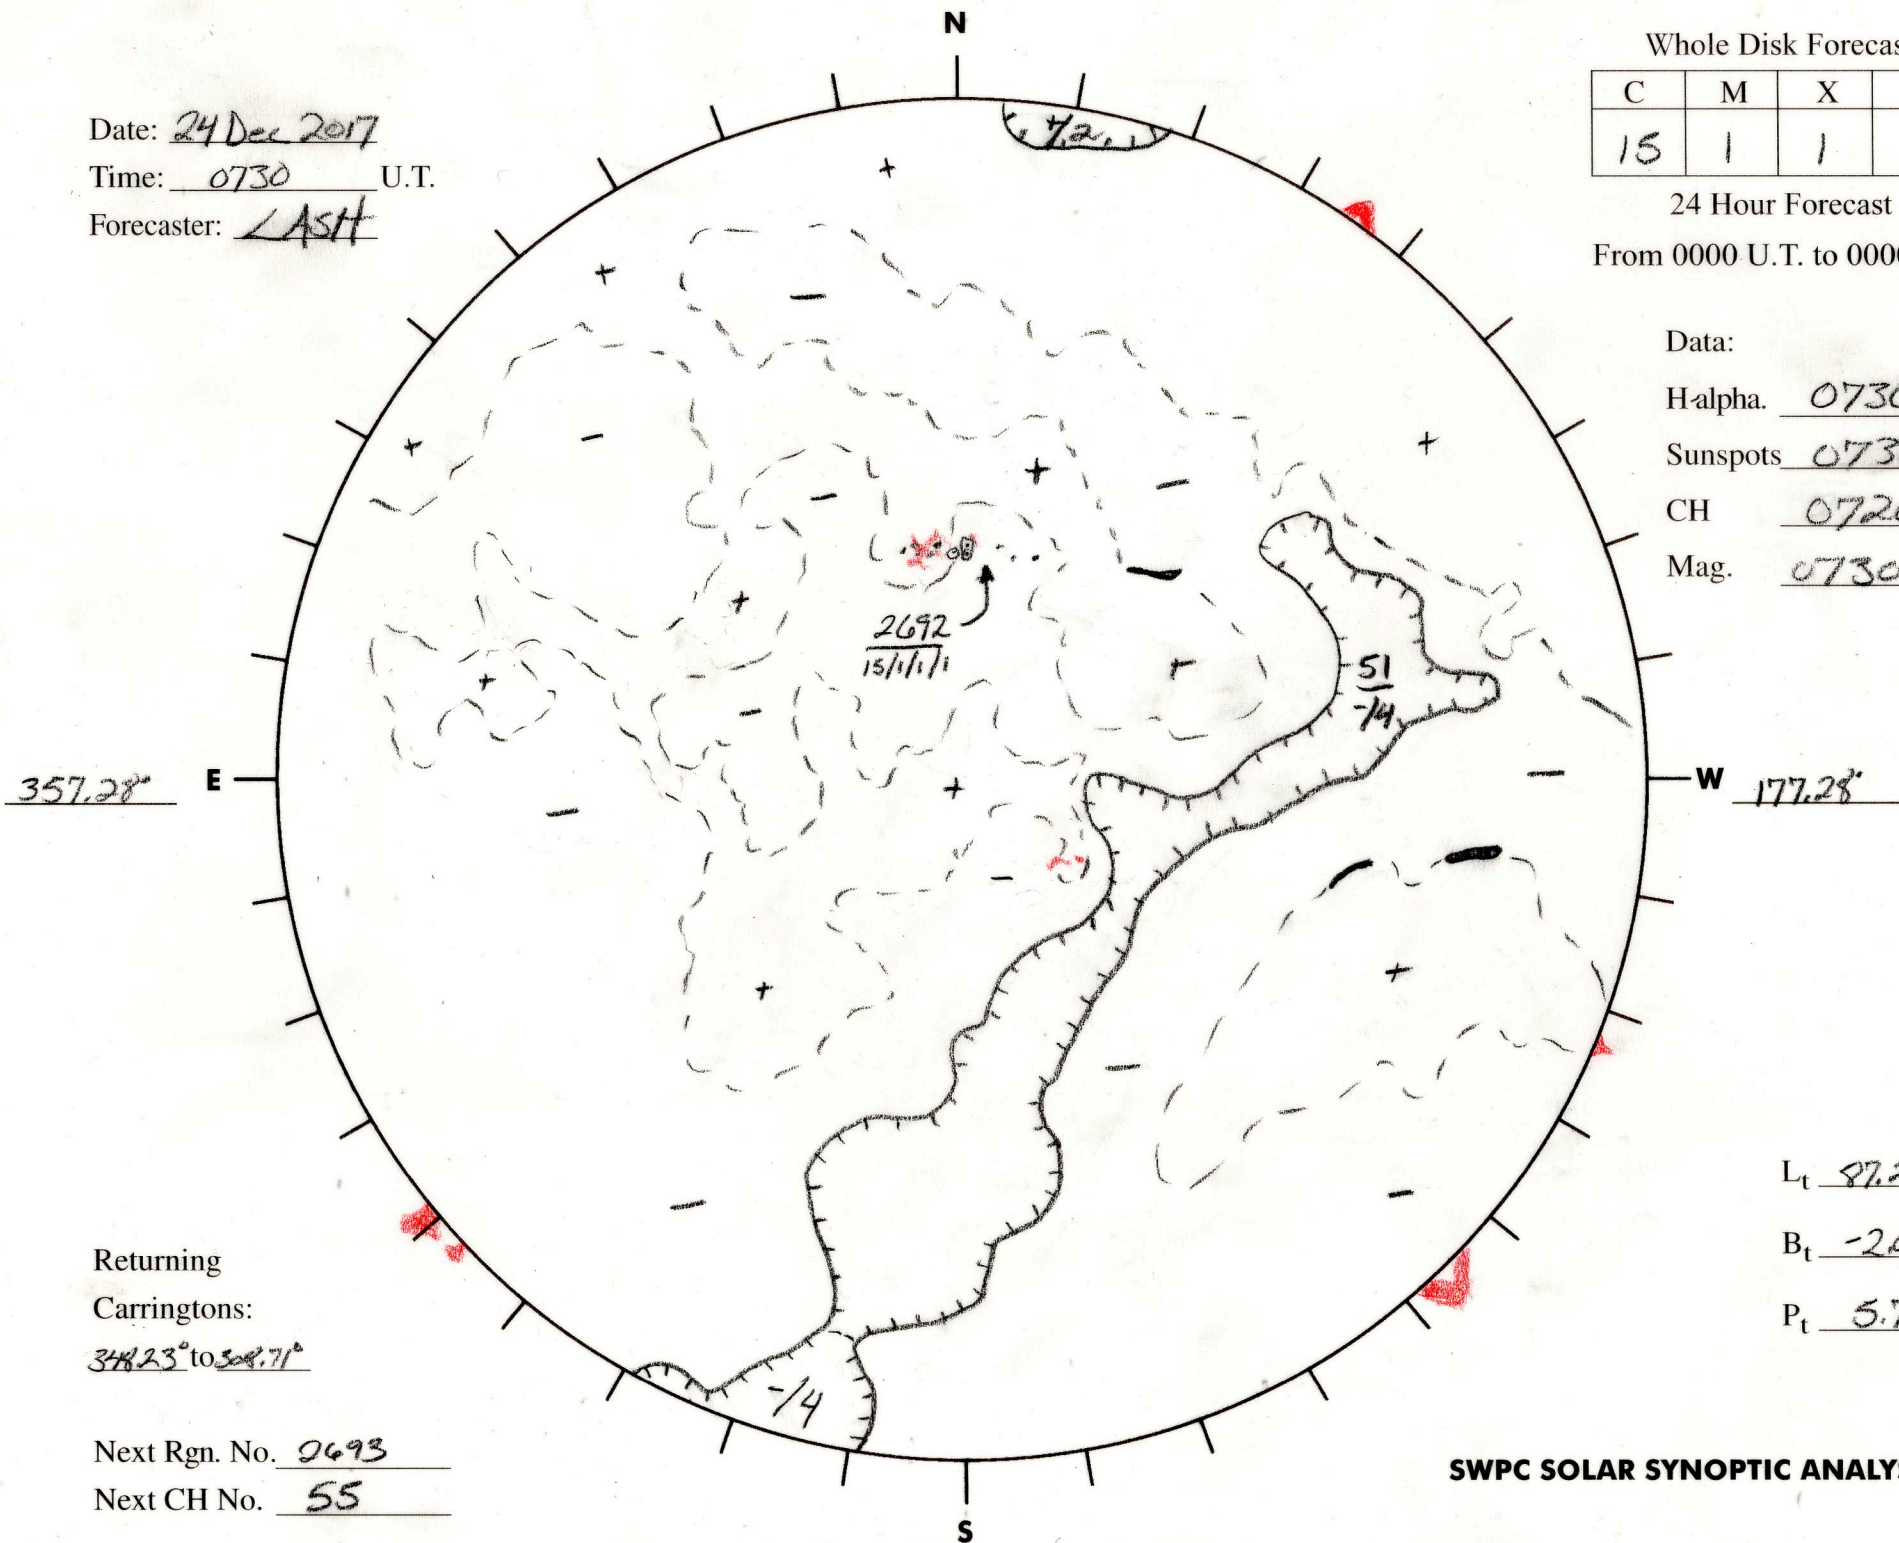

Date: 24 Dec 2017
 Time: 0730 U.T.
 Forecaster: LASH

Whole Disk Forecast

C	M	X	P
15	1	1	1

24 Hour Forecast

From 0000 U.T. to 0000 U.T.

Data:

H-alpha. 0730 U.T.

Sunspots 0730 U.T.

CH 0726 U.T.

Mag. 0730 U.T.

Returning
 Carringtons:

348.23 to 348.71

Next Rgn. No. 0693

Next CH No. 55

L_t 87.28

B_t -2.07