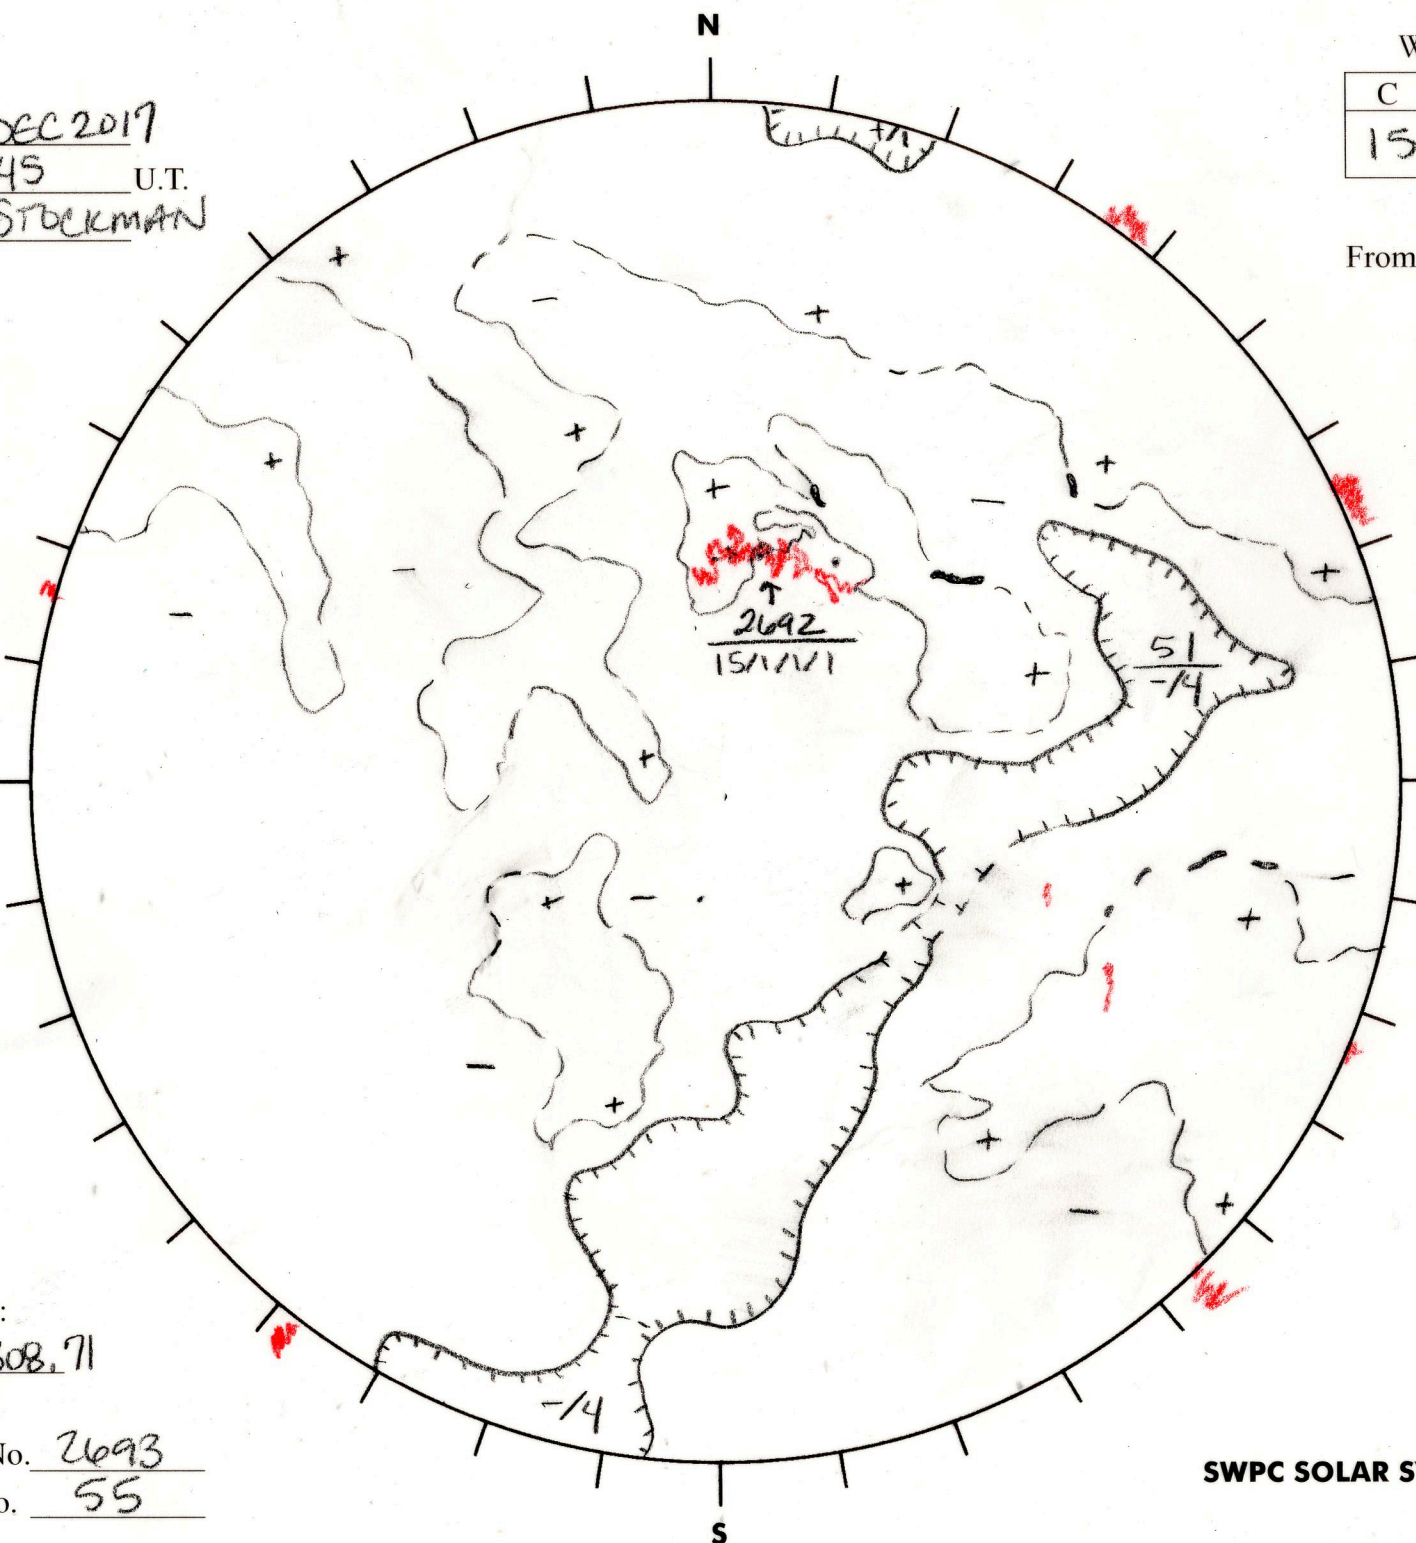

Date: 24 DEC 2017
 Time: 1545 U.T.
 Forecaster: STOCKMAN

Whole Disk Forecast

C	M	X	P
15	1	1	1

24 Hour Forecast

From 0000 U.T. to 0000 U.T.

Data:

H-alpha. 1545 U.T.

Sunspots 1541 U.T.

CH 1539 U.T.

Mag. 1545 U.T.

352.75 E

W 172.75

Returning
 Carringtons:
348.23 to 308.71

Next Rgn. No. 2693
 Next CH No. 55

L_t 82.75

B_t -2.12

P_t 5.63