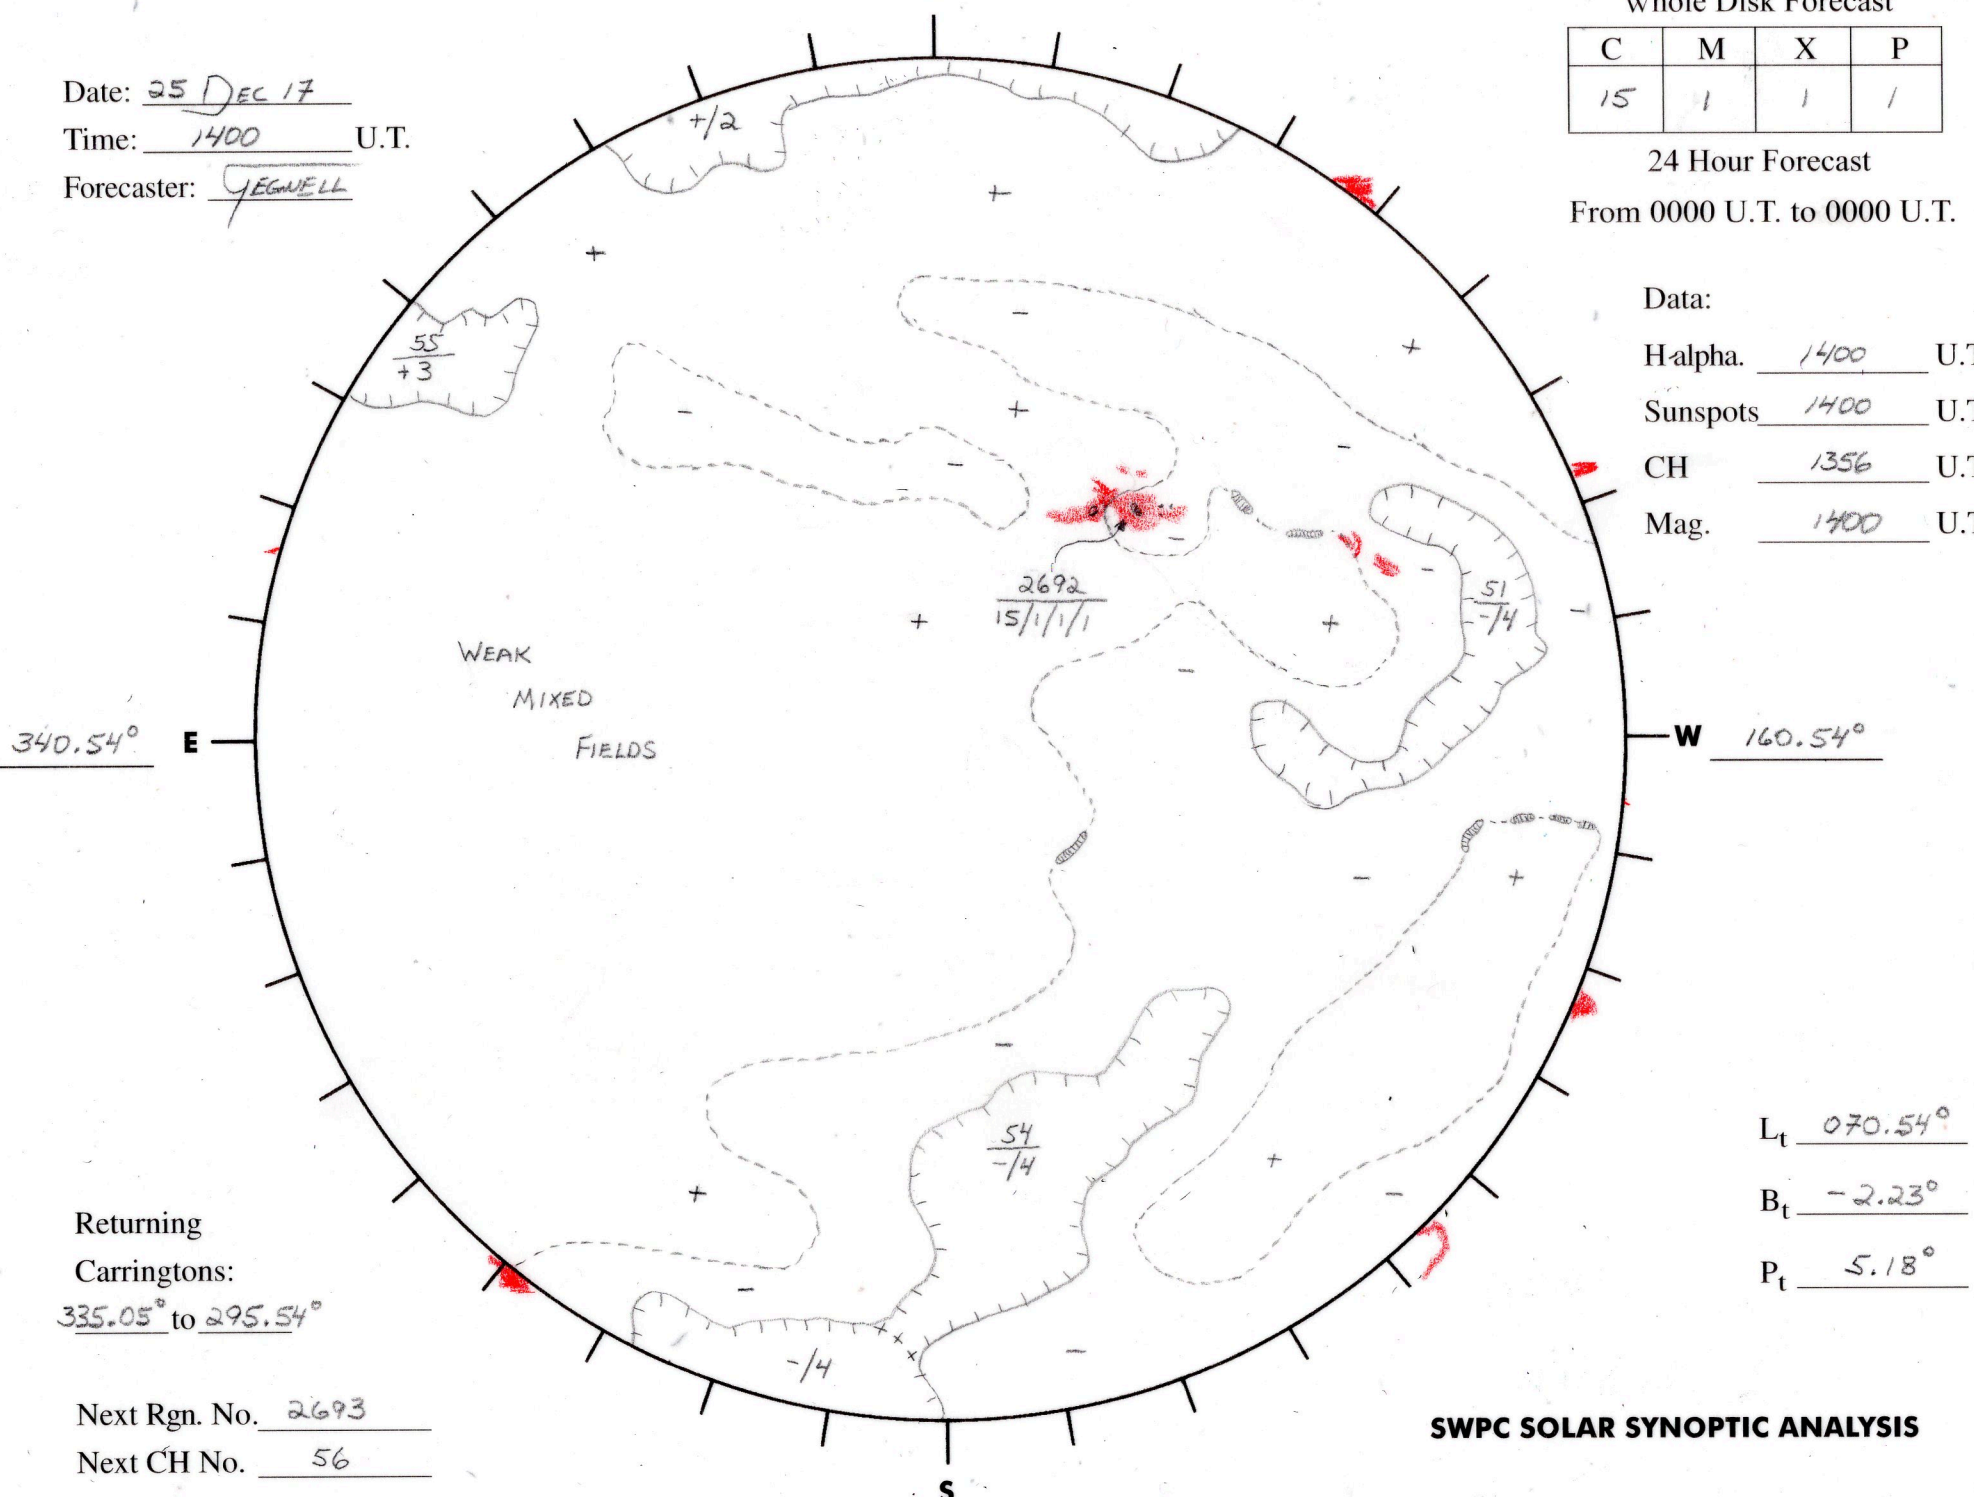

Date: 25 DEC 17
 Time: 1400 U.T.
 Forecaster: JEGWELL

Whole Disk Forecast

C	M	X	P
15	1	1	1

24 Hour Forecast
 From 0000 U.T. to 0000 U.T.

Data:
 H-alpha. 1400 U.T.
 Sunspots 1400 U.T.
 CH 1356 U.T.
 Mag. 1400 U.T.

Returning Carringtons:
335.05° to 295.54°

L_t 070.54°
 B_t -2.23°
 P_t 5.18°

Next Rgn. No. 2693
 Next CH No. 56