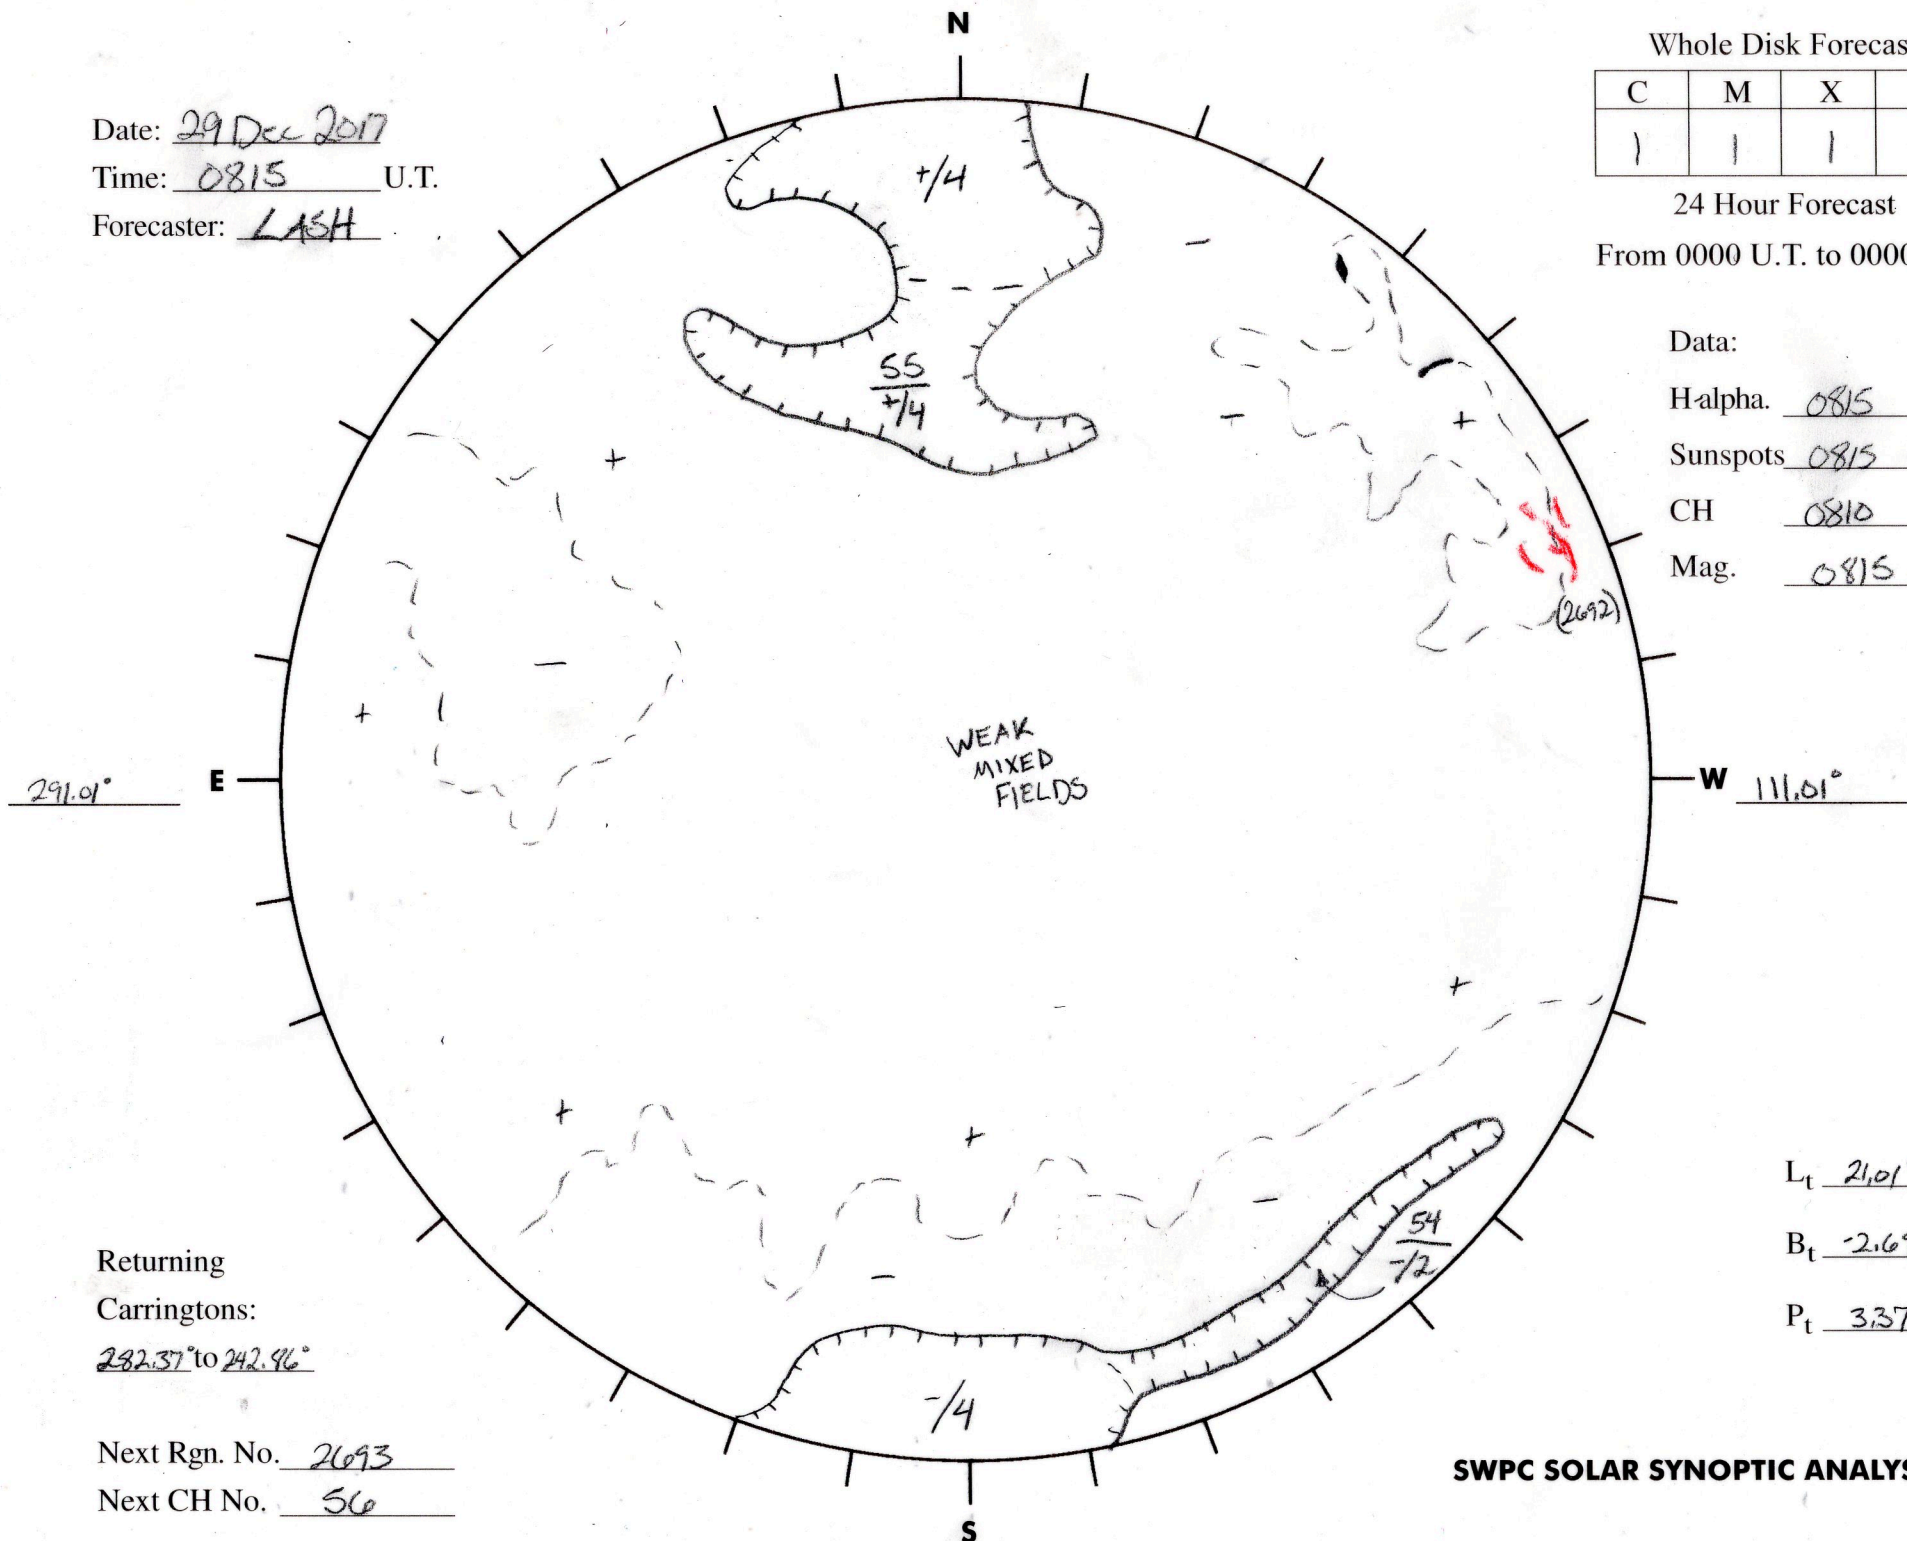

Date: 29 Dec 2017  
 Time: 0815 U.T.  
 Forecaster: LASH

Whole Disk Forecast

C	M	X	P
1	1	1	1

24 Hour Forecast

From 0000 U.T. to 0000 U.T.

Data:

Halpha. 0815 U.T.

Sunspots 0815 U.T.

CH 0810 U.T.

Mag. 0815 U.T.

Returning  
 Carringtons:  
232.37° to 242.96°

Next Rgn. No. 2693  
 Next CH No. 56

$L_t$  21.01°

$B_t$  -2.69

$P_t$  3.37