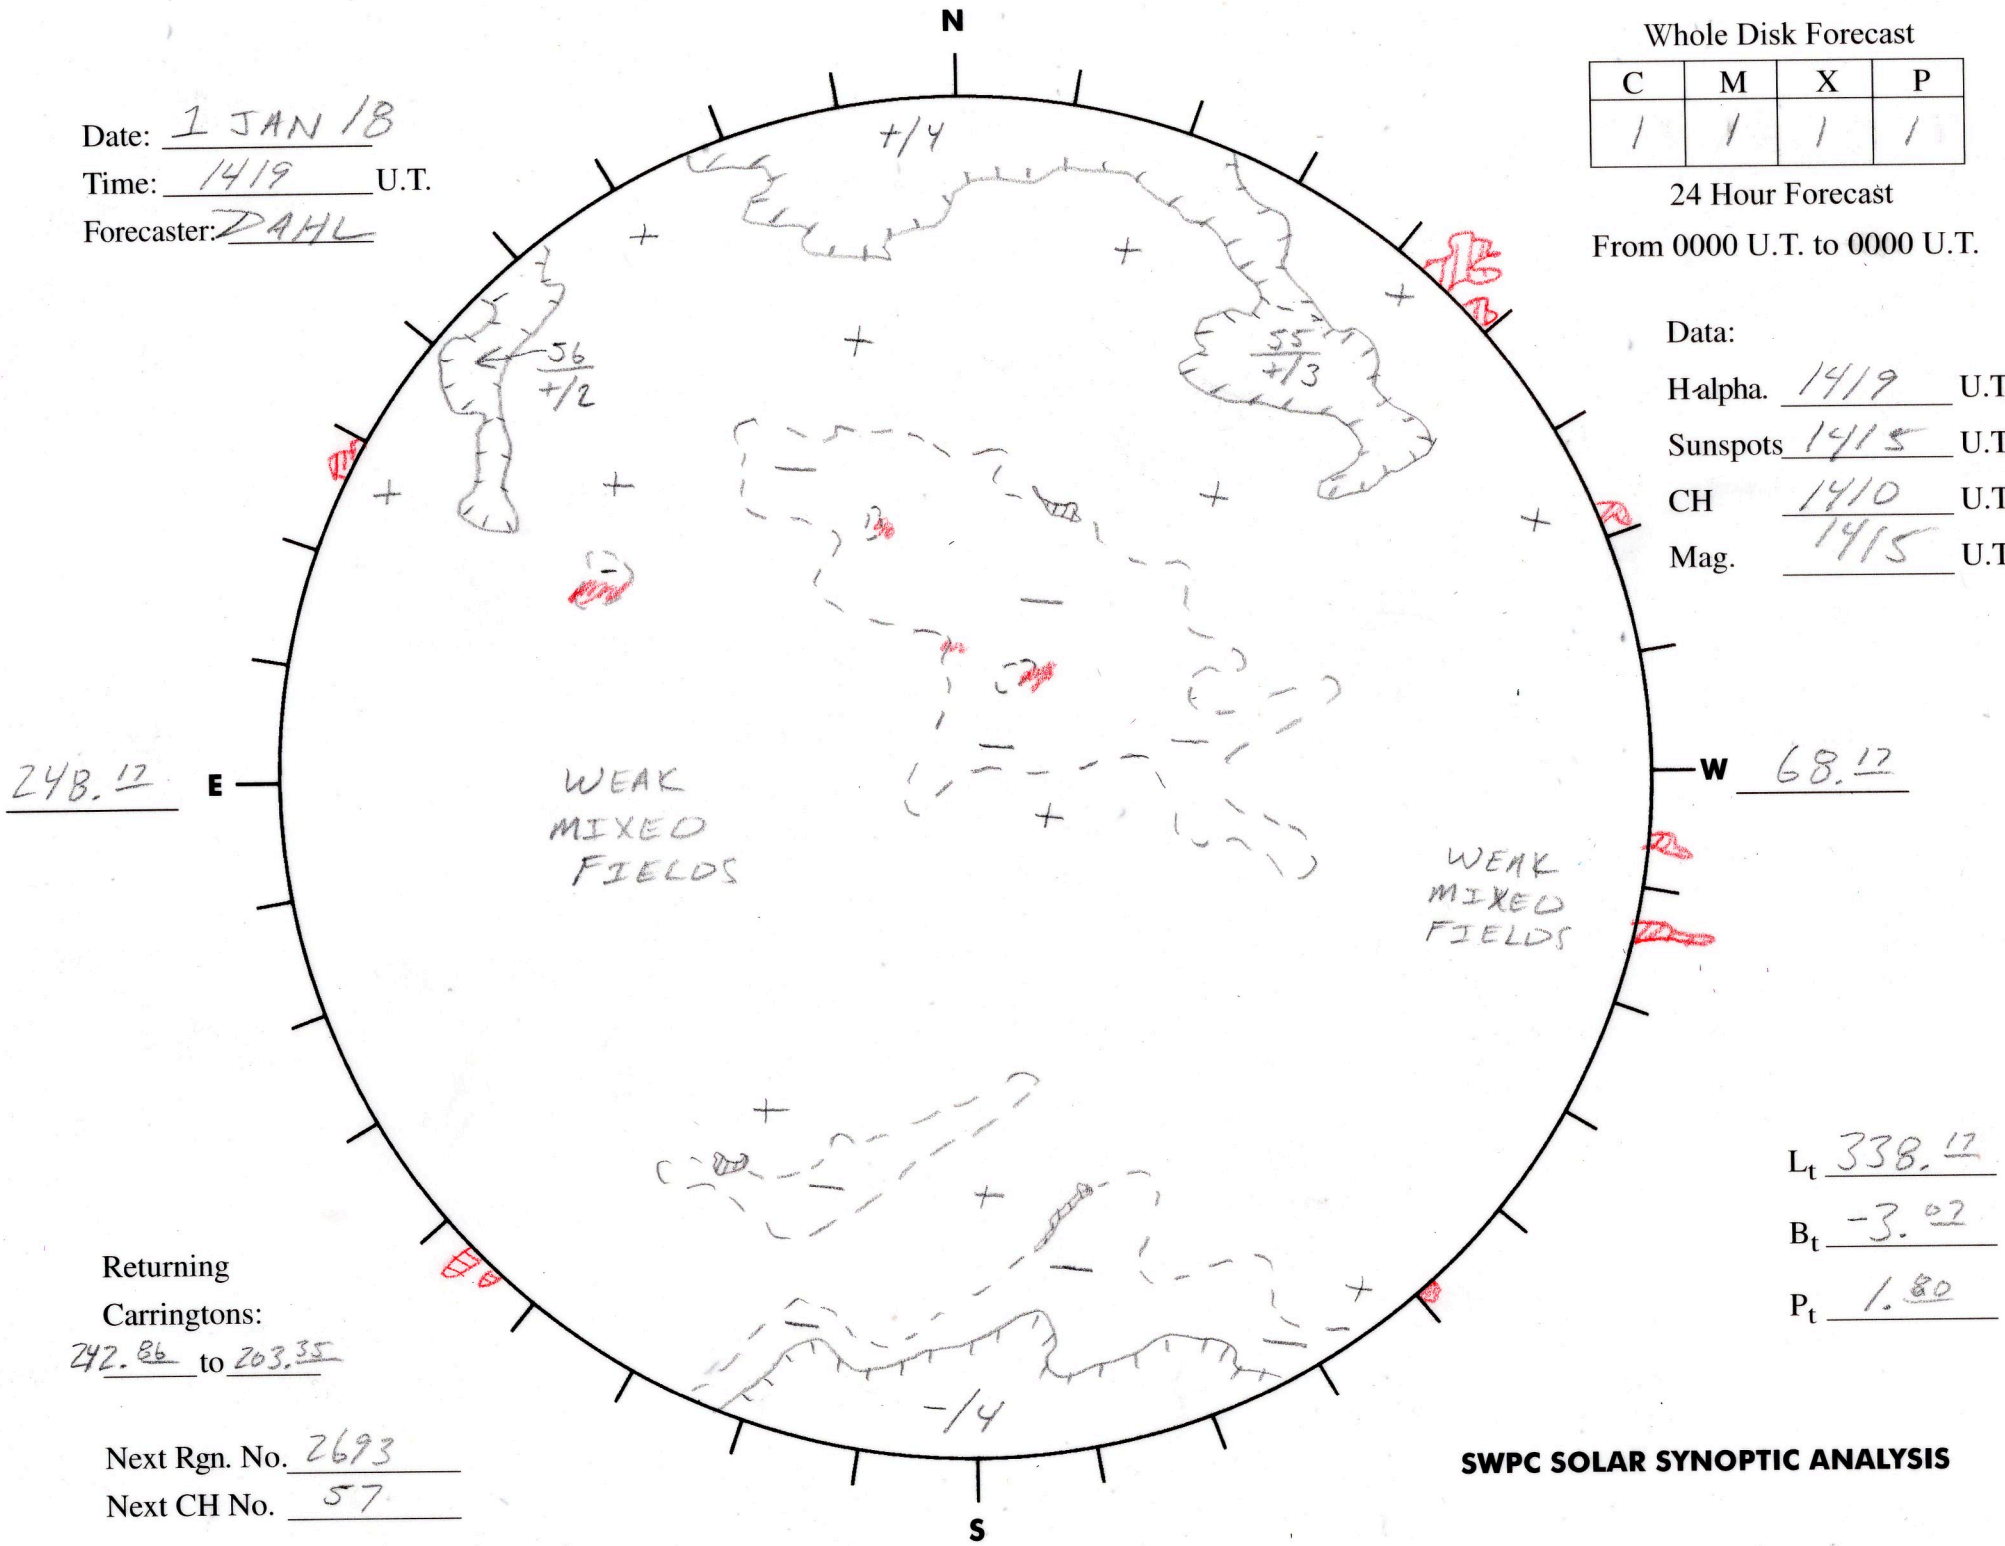

Whole Disk Forecast

C	M	X	P
1	1	1	1

24 Hour Forecast
From 0000 U.T. to 0000 U.T.

Data:
H-alpha. 1419 U.T.
Sunspots 1415 U.T.
CH 1410 U.T.
Mag. 1415 U.T.

Date: 1 JAN 18
Time: 1419 U.T.
Forecaster: DAHL

Returning Carringtons:
242.86 to 203.35

Next Rgn. No. 2693
Next CH No. 57