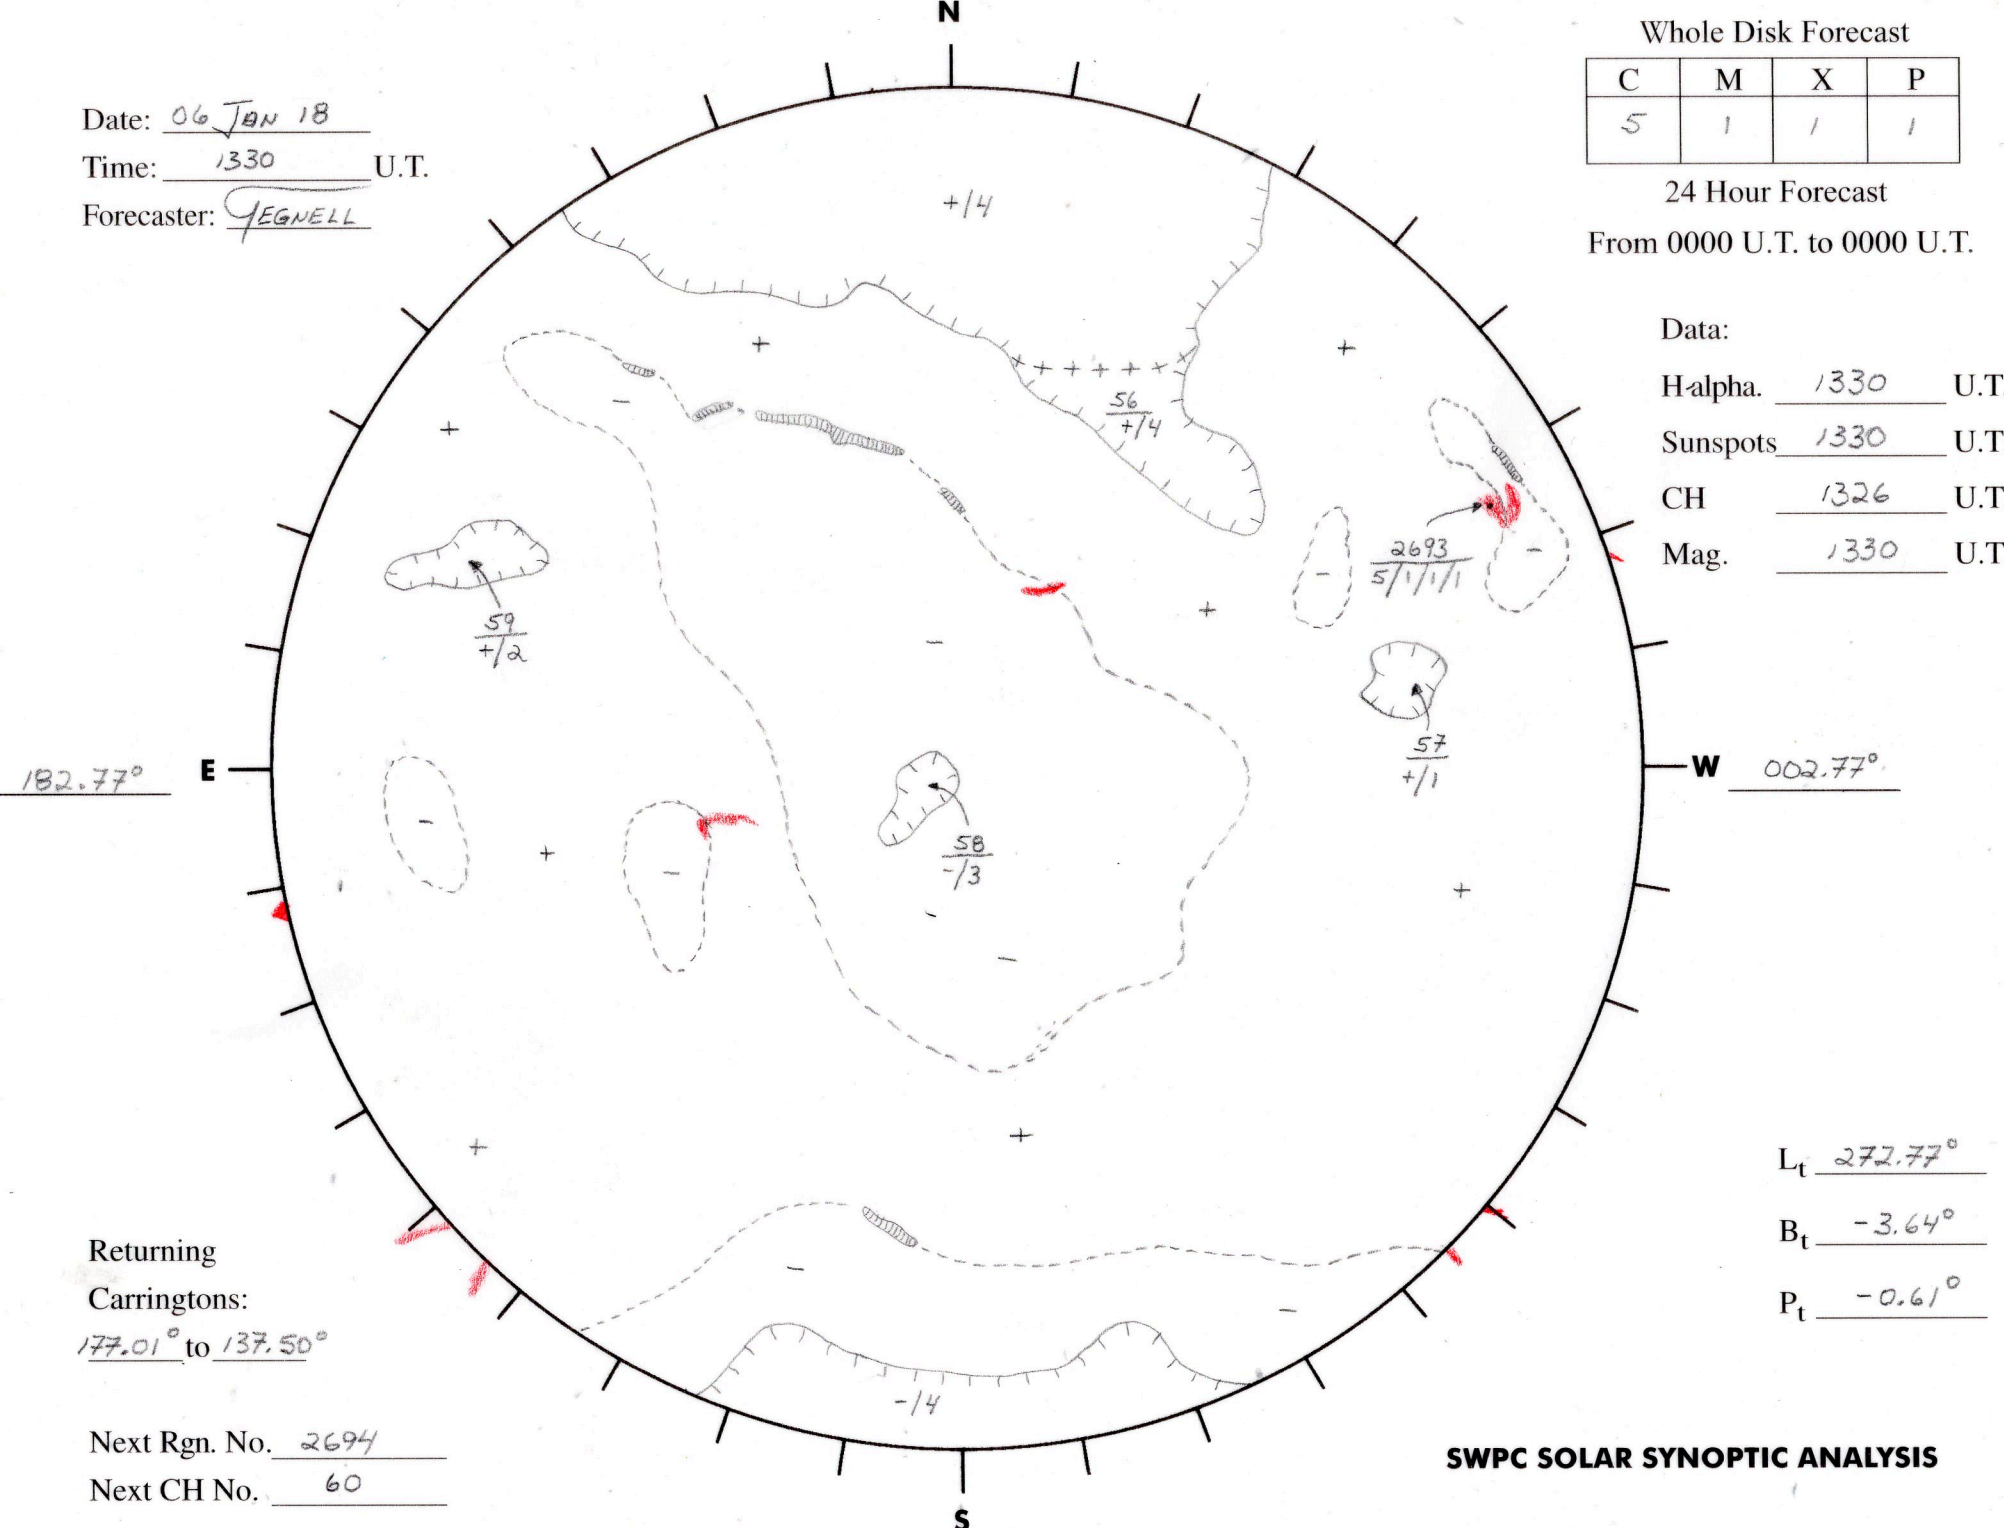

Date: 06 JAN 18  
 Time: 1330 U.T.  
 Forecaster: YEGNELL

Whole Disk Forecast

C	M	X	P
5	1	1	1

24 Hour Forecast

From 0000 U.T. to 0000 U.T.

Data:

H-alpha. 1330 U.T.

Sunspots 1330 U.T.

CH 1326 U.T.

Mag. 1330 U.T.

Returning Carringtons:  $177.01^\circ$  to  $137.50^\circ$

Next Rgn. No. 2694  
 Next CH No. 60

$L_t$   $272.77^\circ$   
 $B_t$   $-3.64^\circ$   
 $P_t$   $-0.61^\circ$