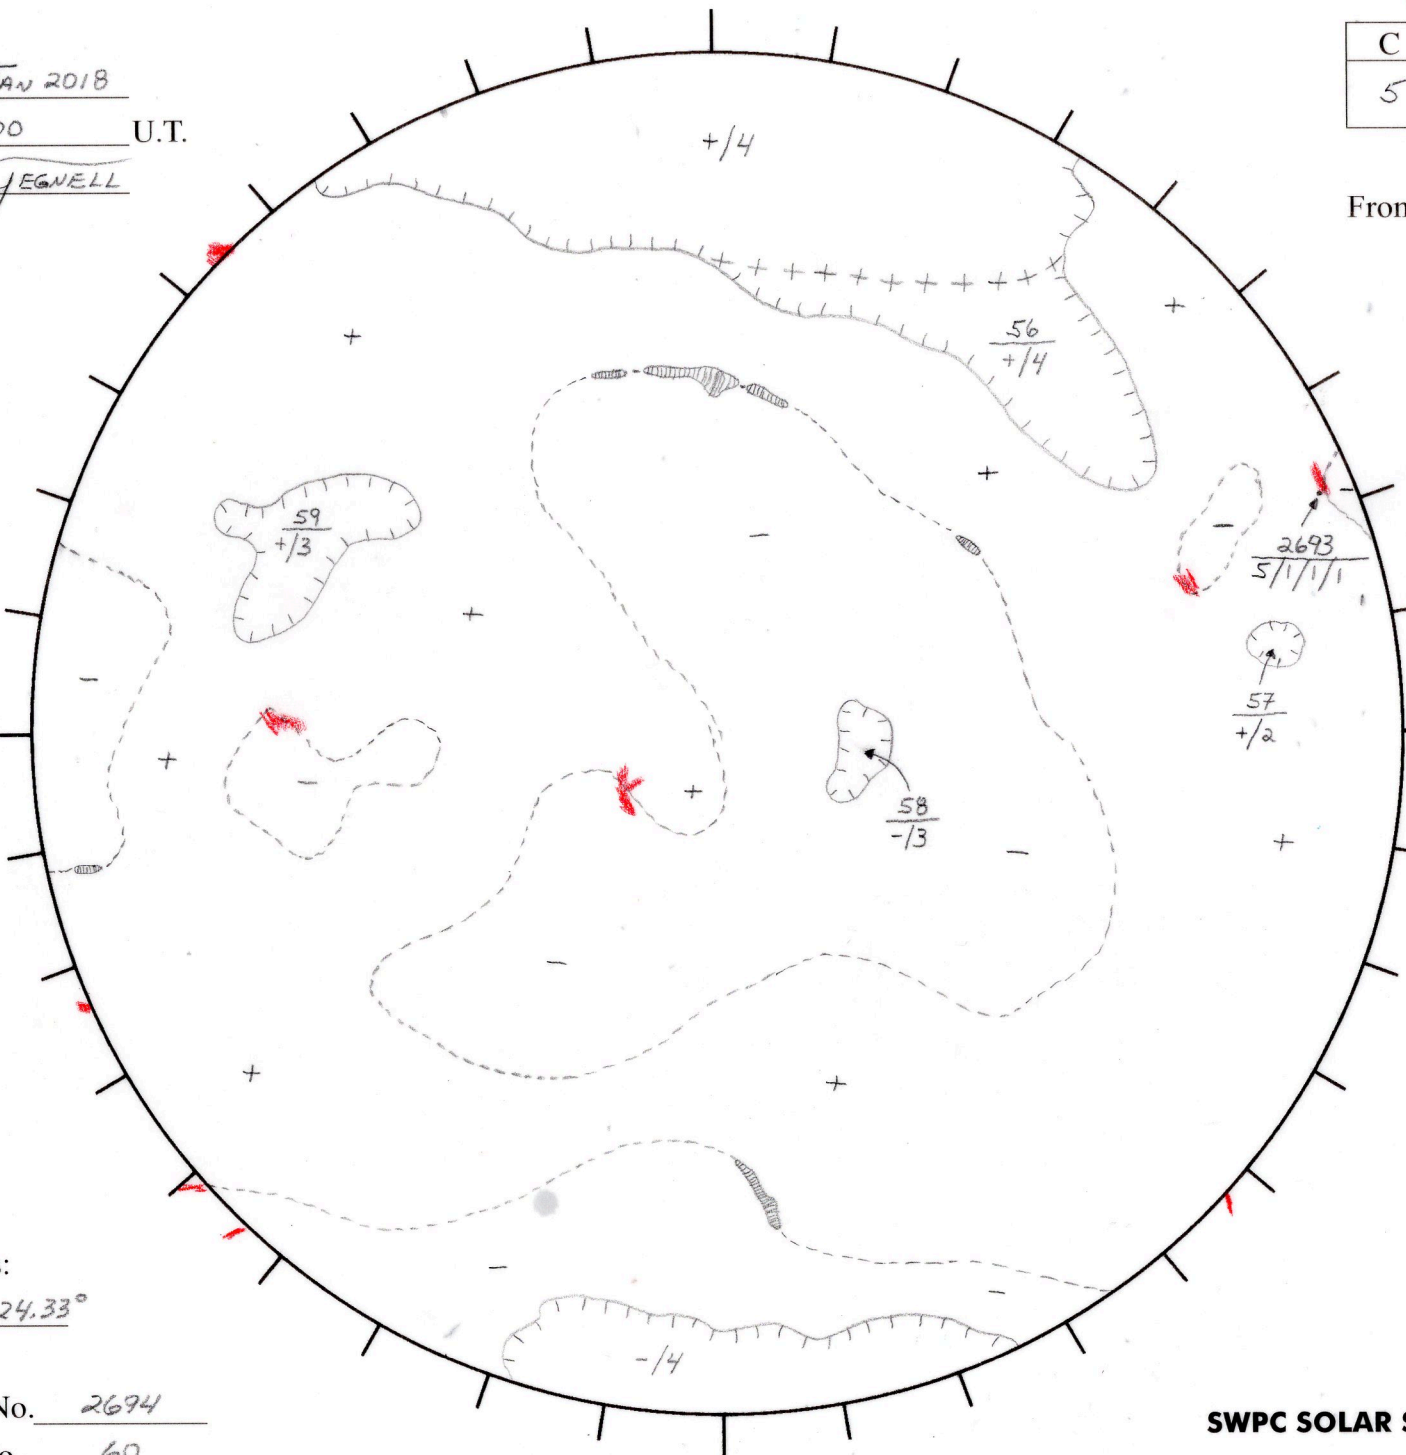

Date: 07 JAN 2018
 Time: 1400 U.T.
 Forecaster: JEGWELL

Whole Disk Forecast

C	M	X	P
5	1	1	1

24 Hour Forecast
 From 0000 U.T. to 0000 U.T.

Data:
 H-alpha. 1400 U.T.
 Sunspots 1400 U.T.
 CH 1356 U.T.
 Mag. 1400 U.T.

169.32°

E

W

349.32°

Returning
 Carringtons:
163.84° to 124.33°

L_t 259.32°
 B_t -3.75°
 P_t -1.10

Next Rgn. No. 2694
 Next CH No. 60