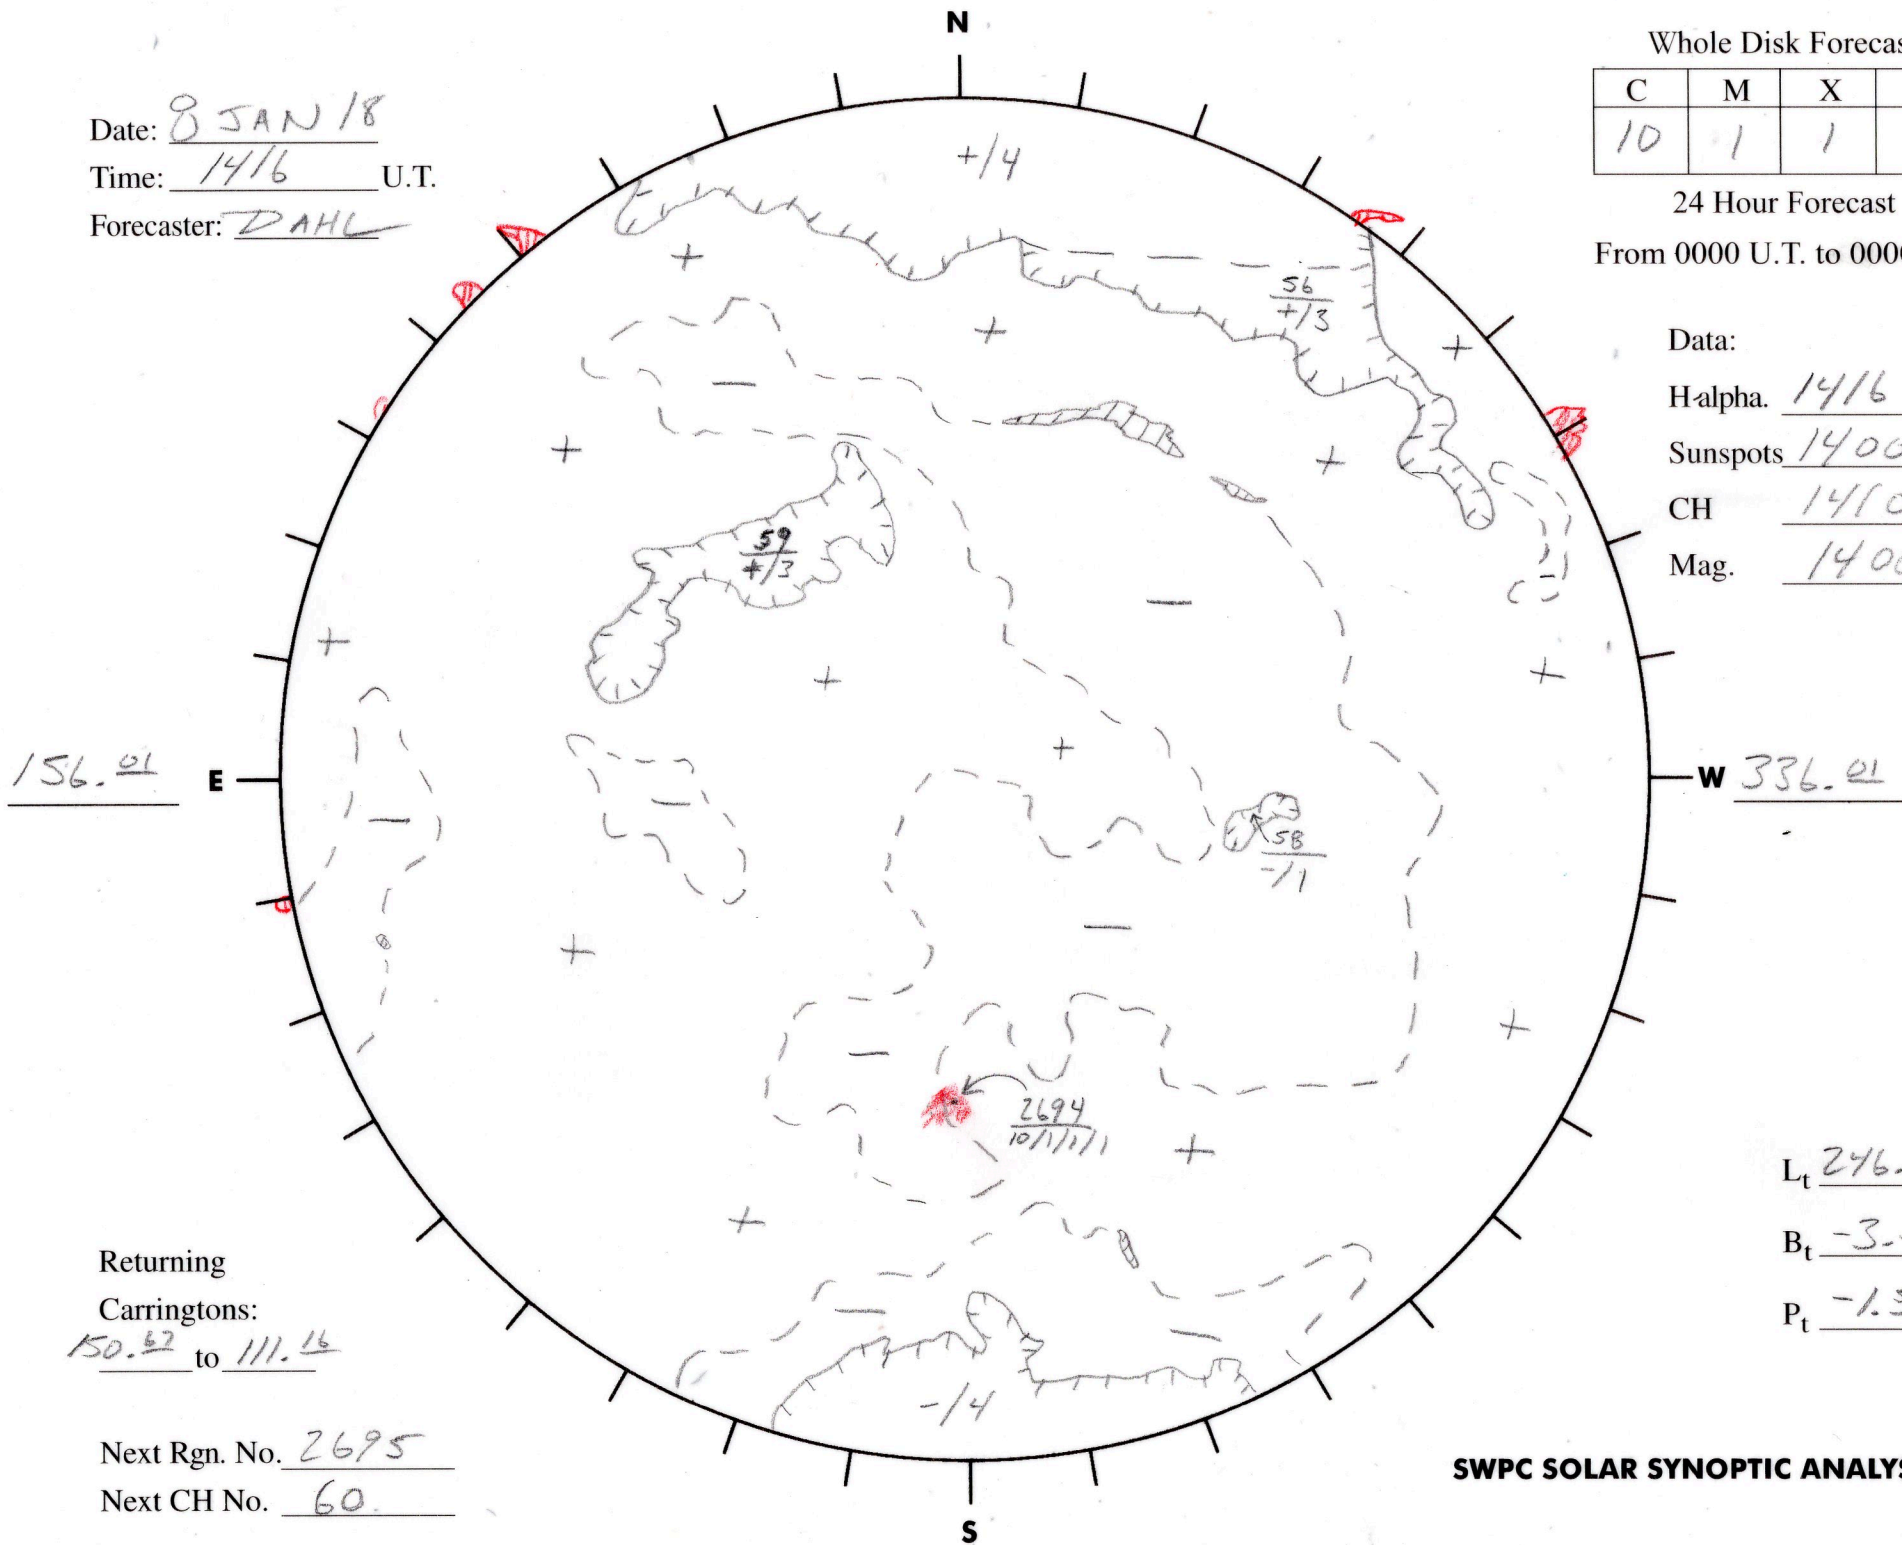

Date: 8 JAN 18
 Time: 1416 U.T.
 Forecaster: DAHL

Whole Disk Forecast

C	M	X	P
10	1	1	1

24 Hour Forecast

From 0000 U.T. to 0000 U.T.

Data:

H-alpha. 1416 U.T.

Sunspots 1400 U.T.

CH 1410 U.T.

Mag. 1400 U.T.

Returning
 Carringtons:
150.62 to 111.16

Next Rgn. No. 2695
 Next CH No. 60