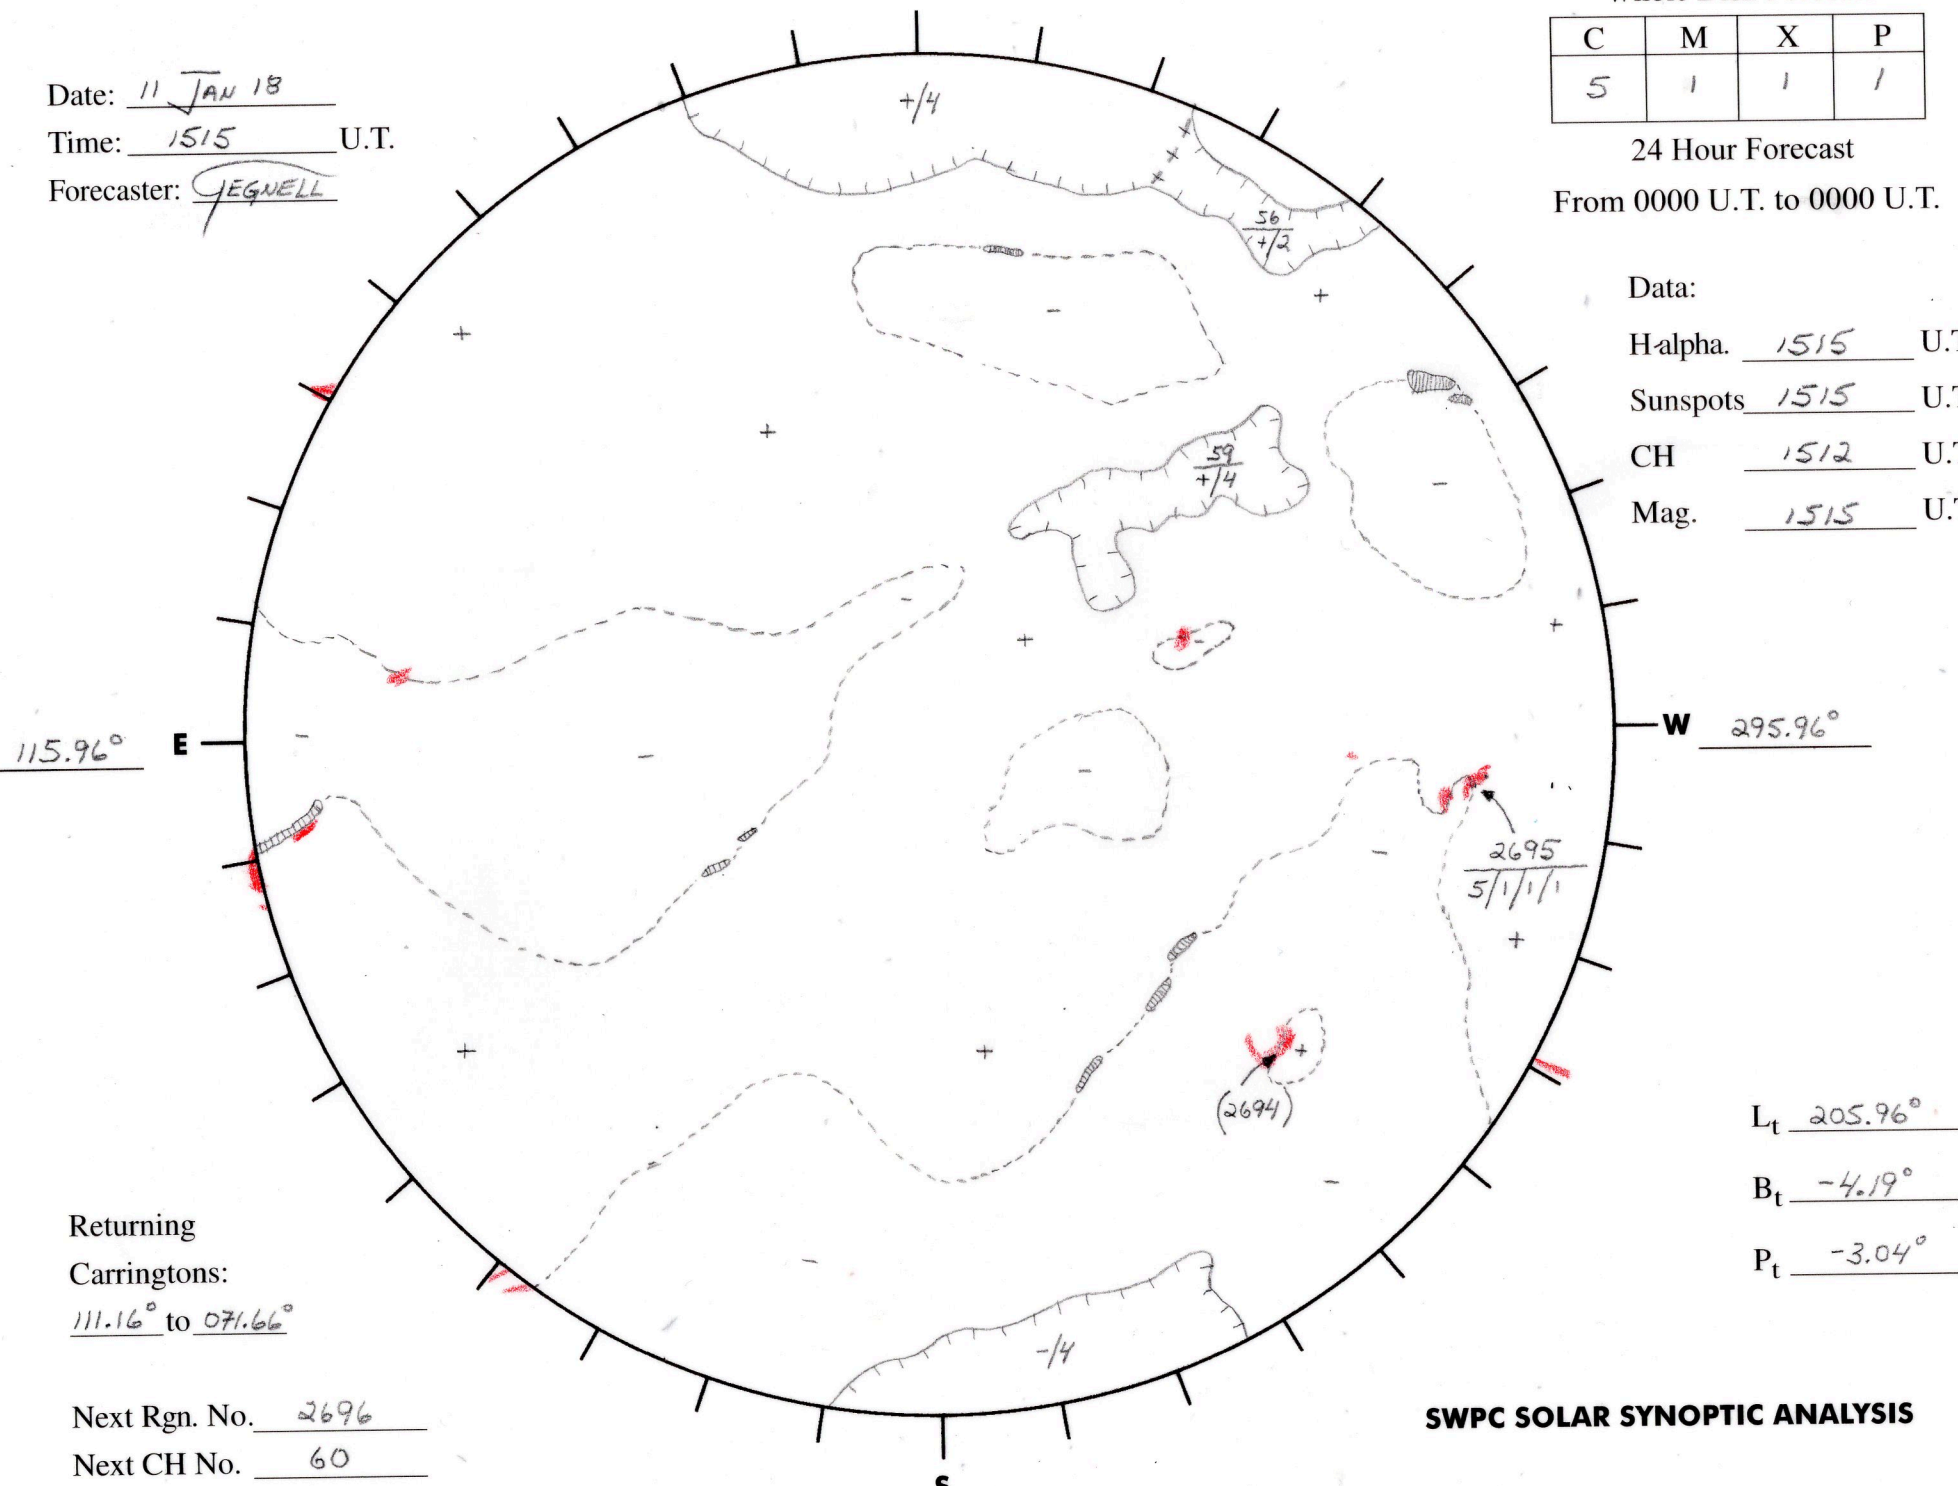

Date: 11 JAN 18
 Time: 1515 U.T.
 Forecaster: JEGNELL

Whole Disk Forecast

| C | M | X | P |
|---|---|---|---|
| 5 | 1 | 1 | 1 |

24 Hour Forecast
 From 0000 U.T. to 0000 U.T.

Data:
 H-alpha. 1515 U.T.
 Sunspots 1515 U.T.
 CH 1512 U.T.
 Mag. 1515 U.T.

115.96° E

W 295.96°

Returning
 Carringtons:
111.16° to 071.66°

L_t 205.96°

B_t -4.19°

P_t -3.04°

Next Rgn. No. 2696
 Next CH No. 60

SWPC SOLAR SYNOPTIC ANALYSIS