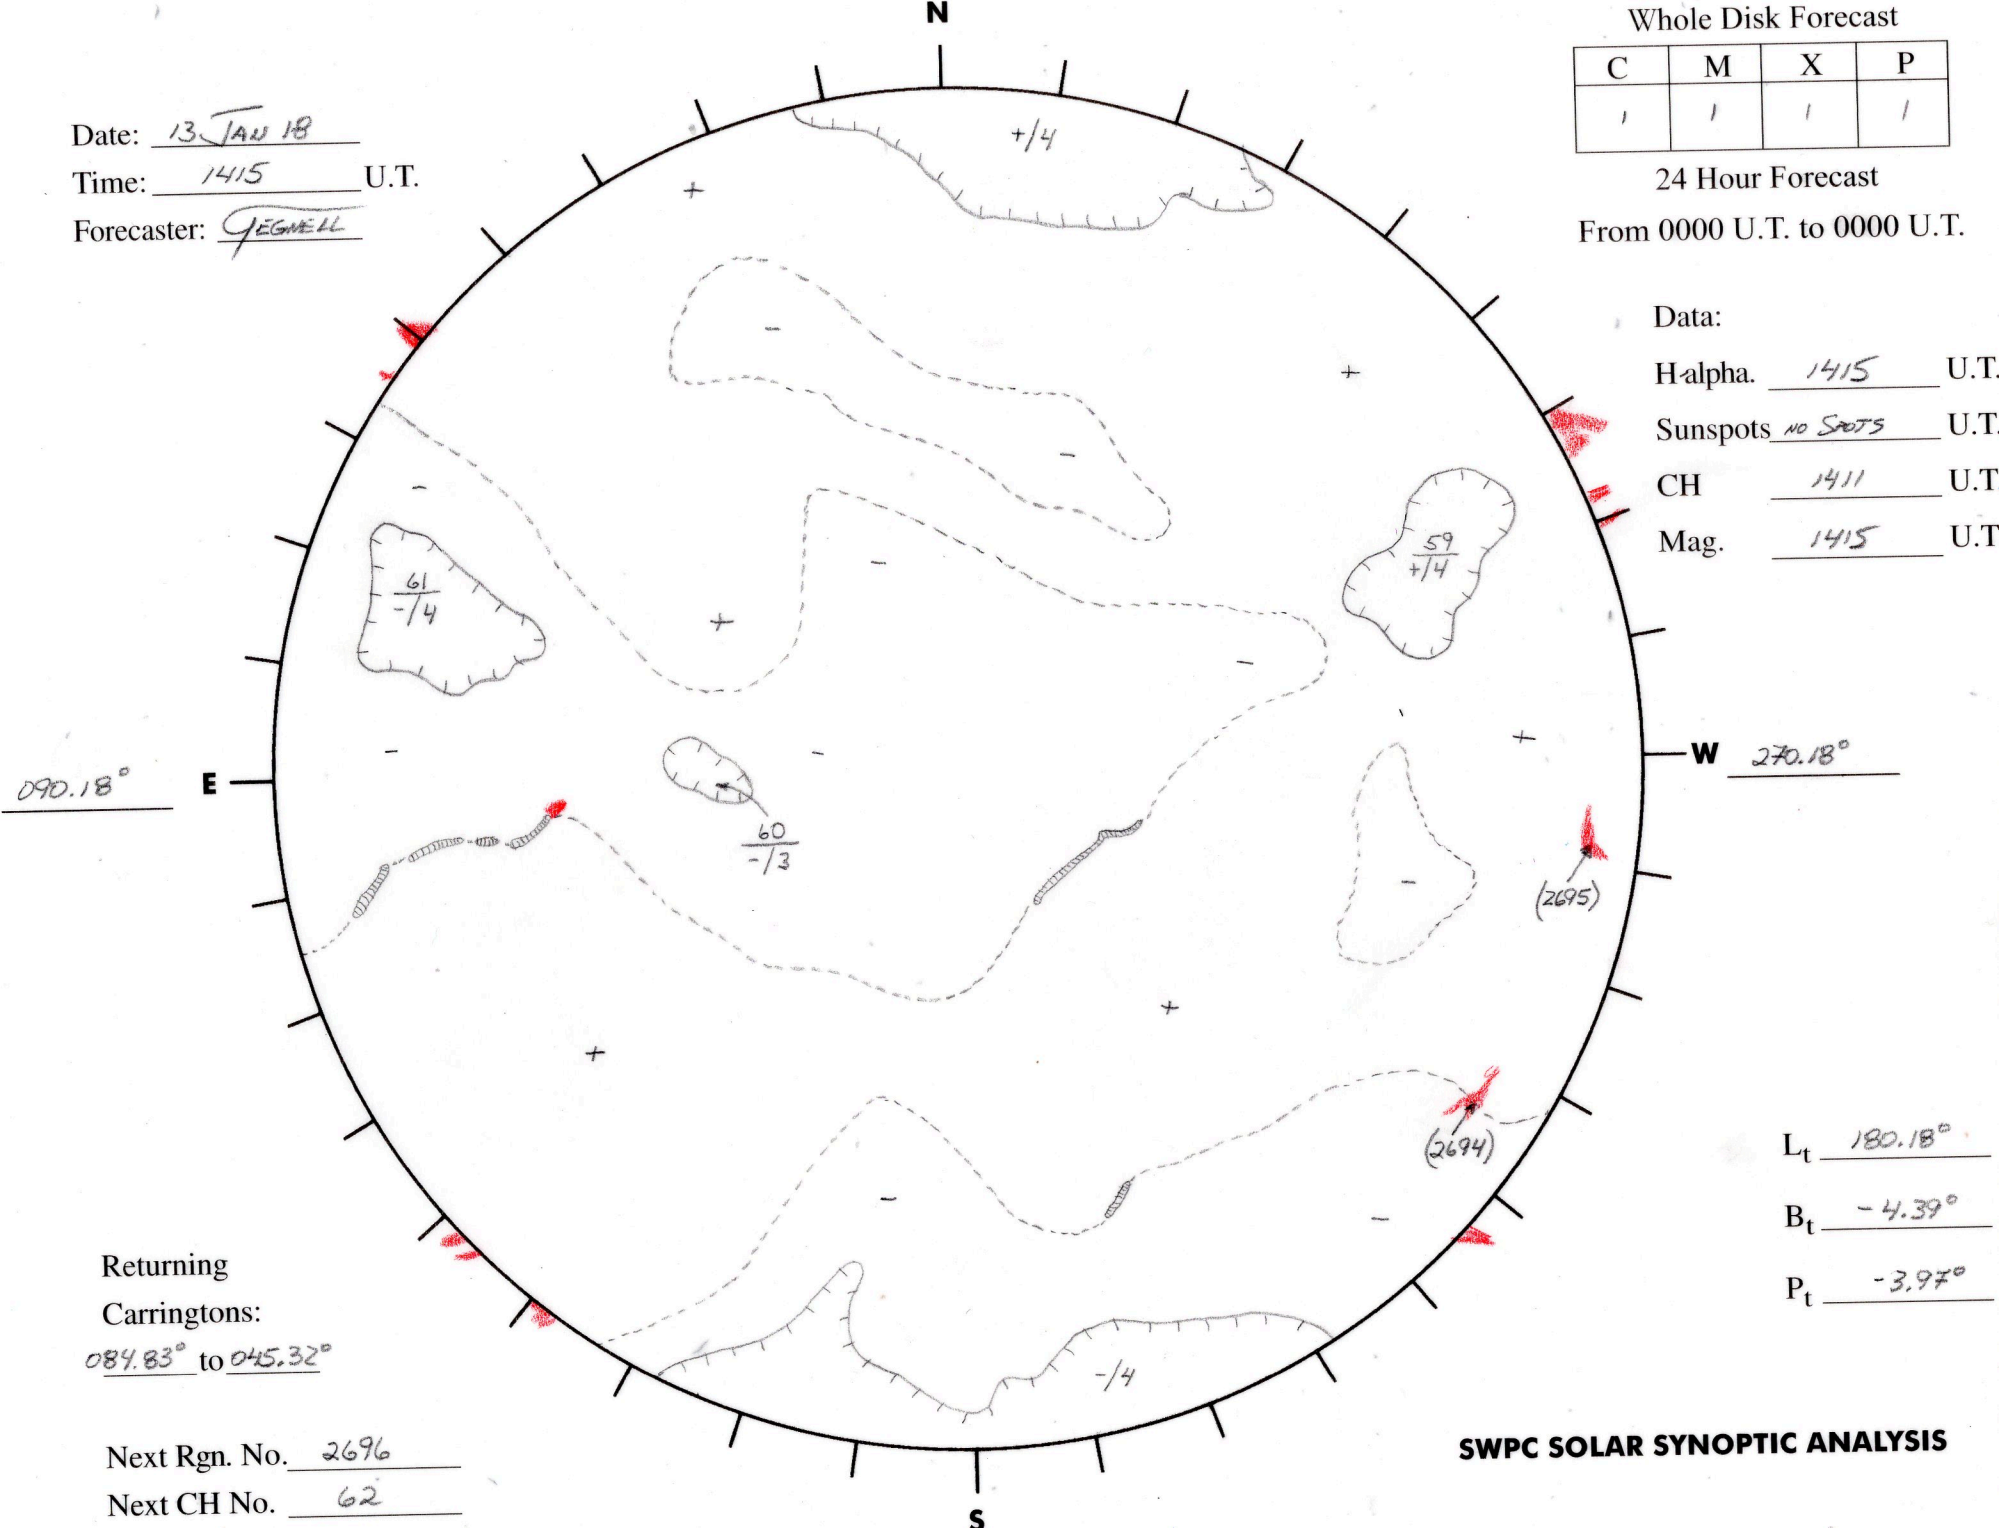

Whole Disk Forecast

C	M	X	P
1	1	1	1

24 Hour Forecast

From 0000 U.T. to 0000 U.T.

Date: 13 JAN 18
 Time: 1415 U.T.
 Forecaster: JEGWELL

Data:

Halpha. 1415 U.T.

Sunspots NO SPOTS U.T.

CH 1411 U.T.

Mag. 1415 U.T.

090.18°

W 270.18°

L_t 180.18°

B_t -4.39°

P_t -3.97°

Returning Carringtons:
084.83° to 045.32°

Next Rgn. No. 2696

Next CH No. 62

SWPC SOLAR SYNOPTIC ANALYSIS