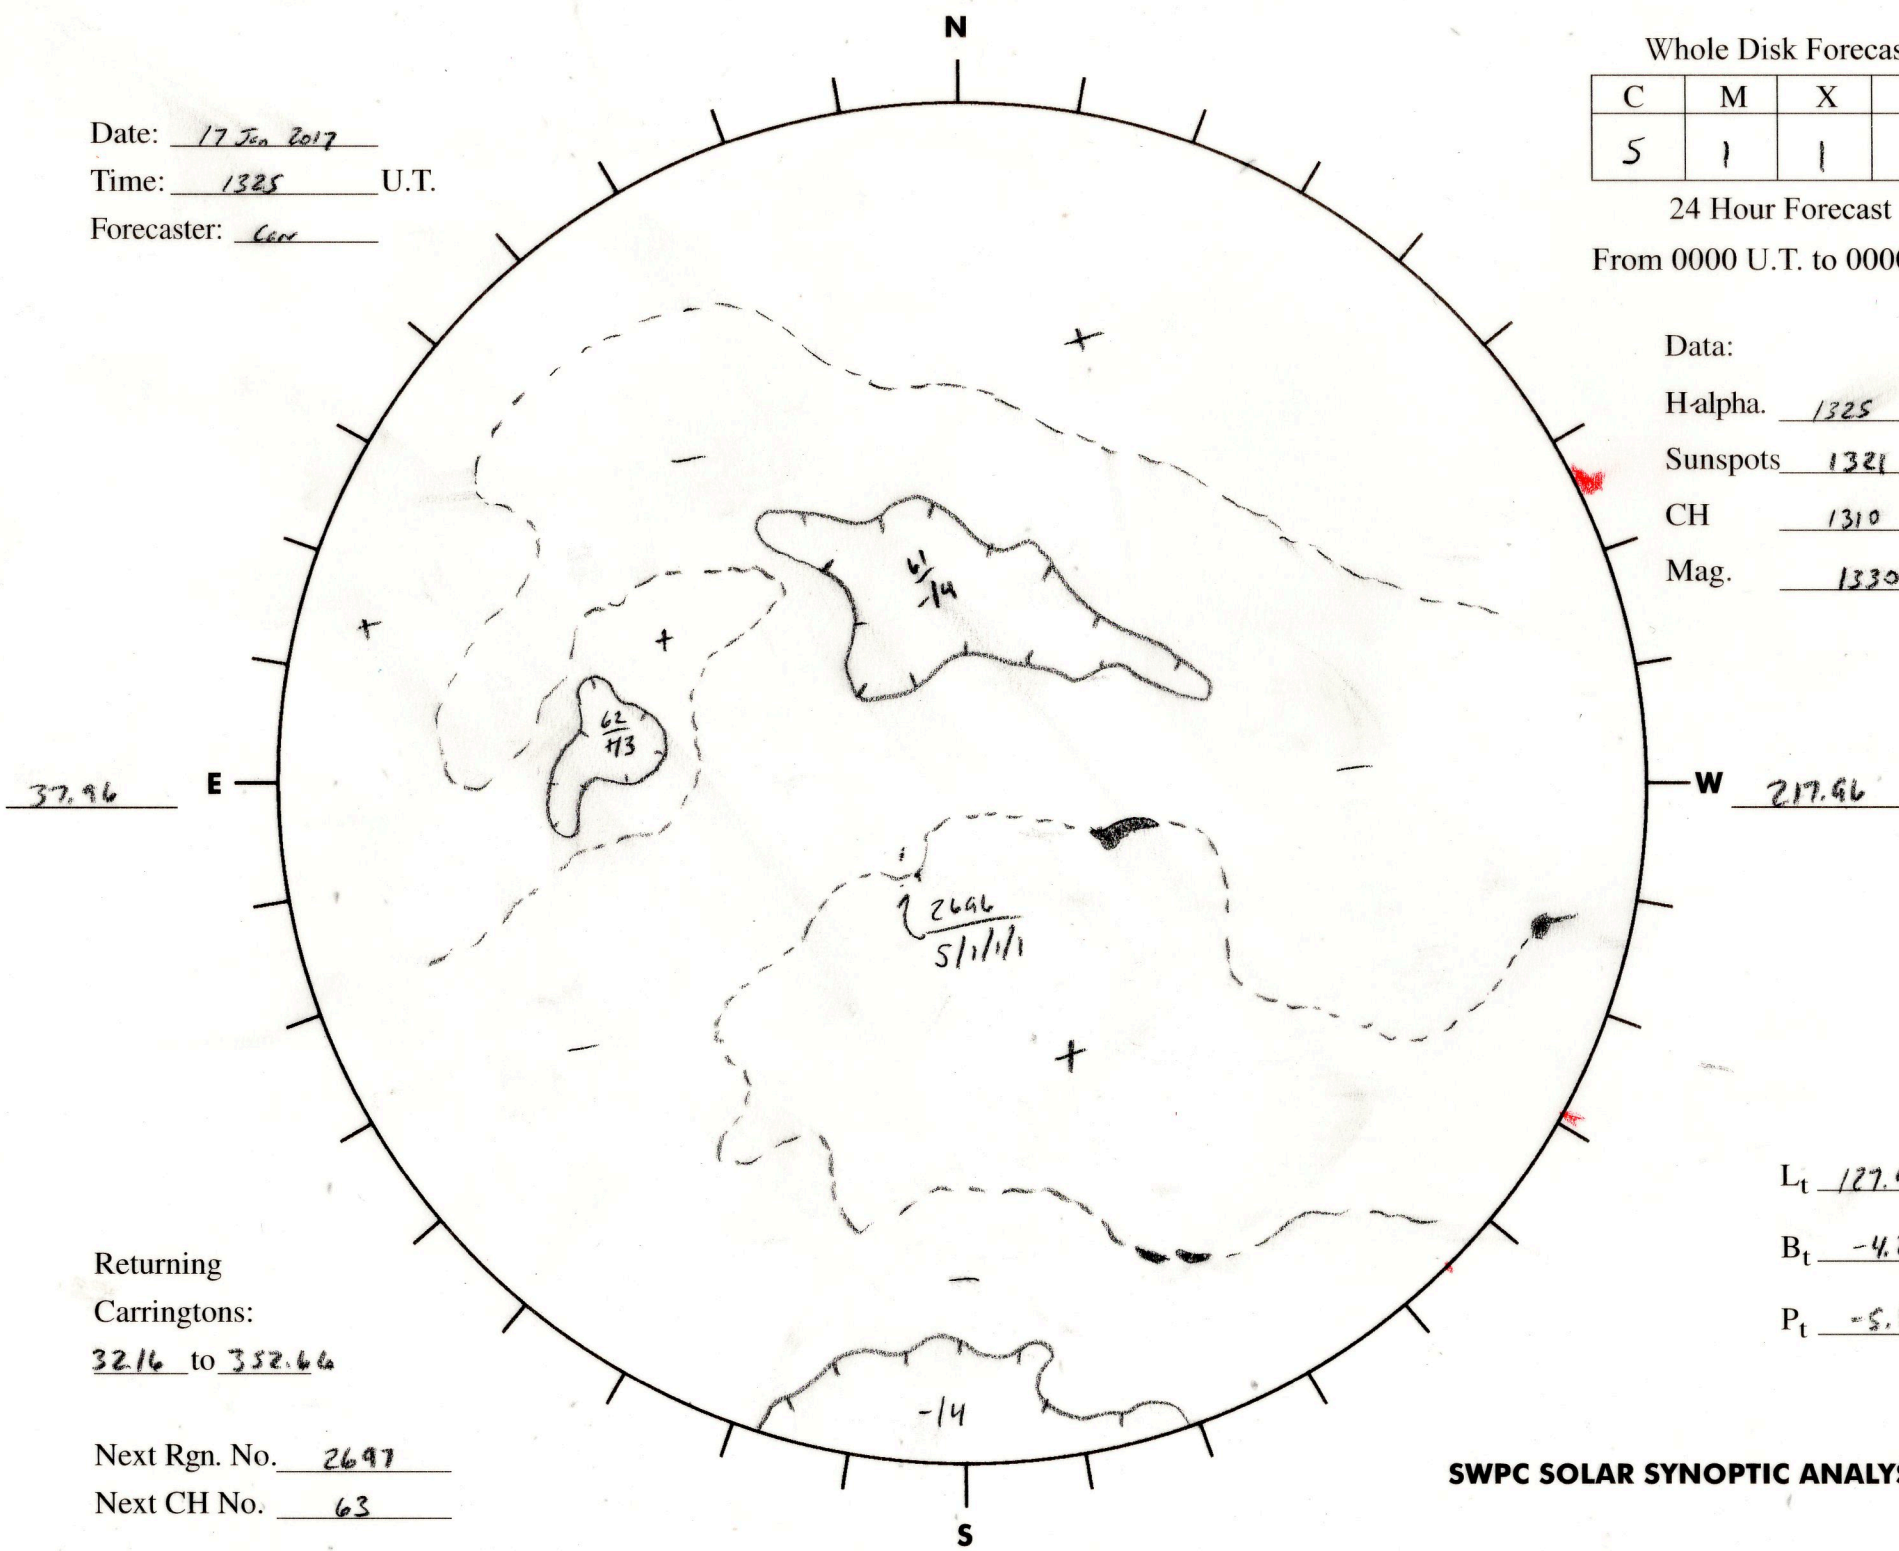

Date: 17 Jan 2017
 Time: 1325 U.T.
 Forecaster: Cerr

Whole Disk Forecast

C	M	X	P
5	1	1	1

24 Hour Forecast

From 0000 U.T. to 0000 U.T.

Data:

H α . 1325 U.T.

Sunspots 1321 U.T.

CH 1310 U.T.

Mag. 1330 U.T.

37.96

217.96

Returning
 Carringtons:
3216 to 352.66

Next Rgn. No. 2697
 Next CH No. 63

L_t 127.96

B_t -4.78