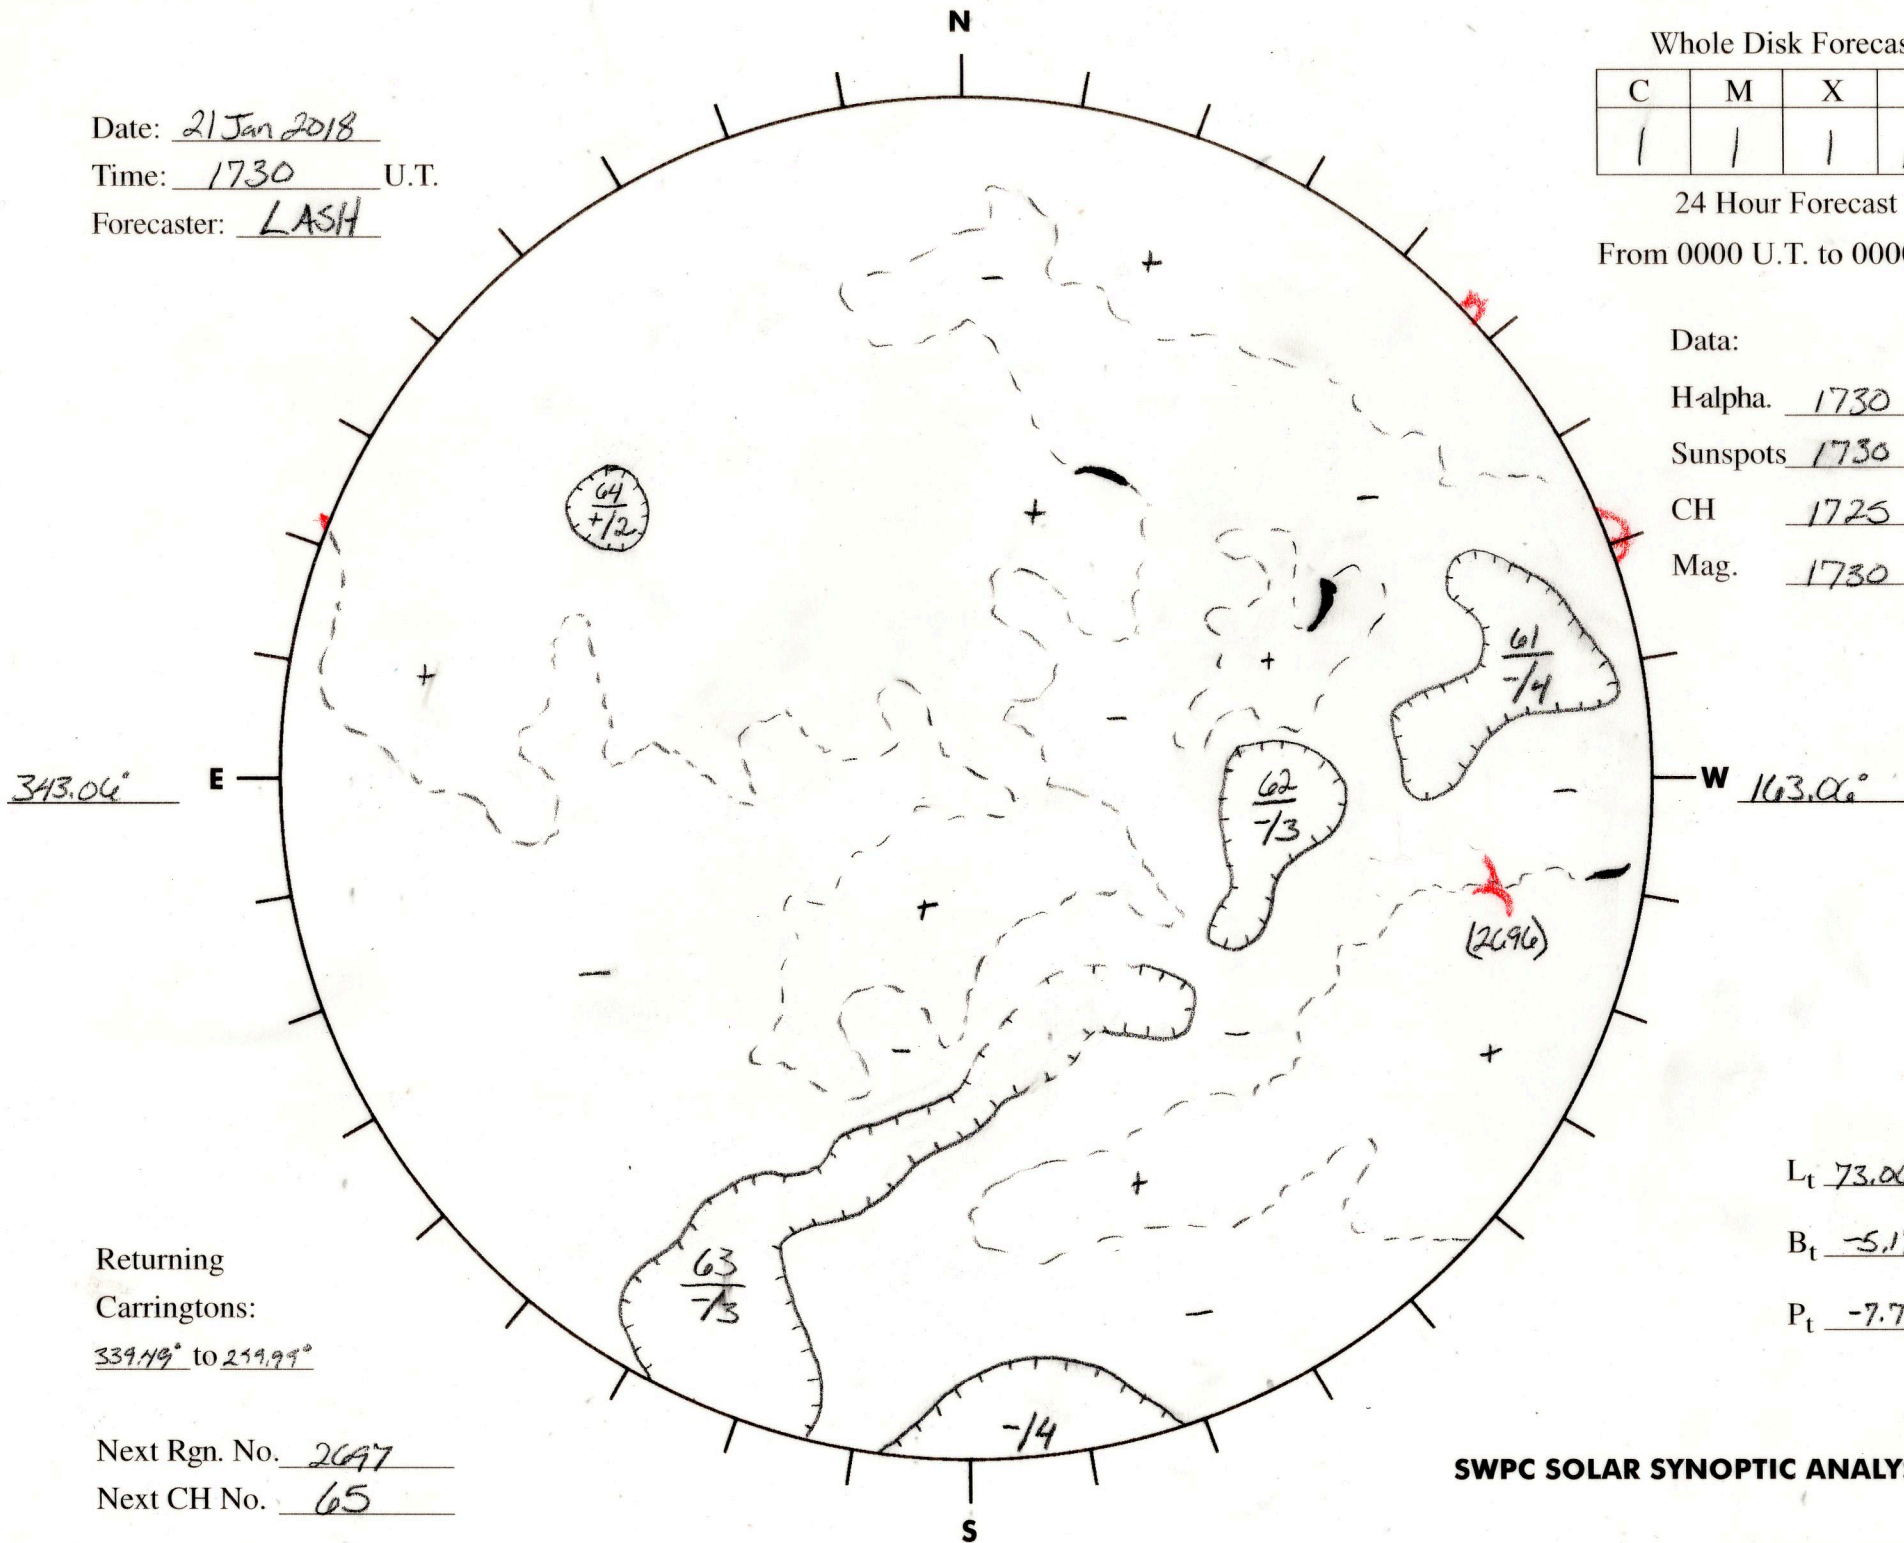

Date: 21 Jan 2018
 Time: 1730 U.T.
 Forecaster: LASH

Whole Disk Forecast

C	M	X	P

24 Hour Forecast

From 0000 U.T. to 0000 U.T.

Data:

Halpha. 1730 U.T.

Sunspots 1730 U.T.

CH 1725 U.T.

Mag. 1730 U.T.

343.06°

163.06°

Returning
 Carringtons:
339.19° to 259.99°

Next Rgn. No. 2697
 Next CH No. 65

L_t 73.06°

B_t -5.17