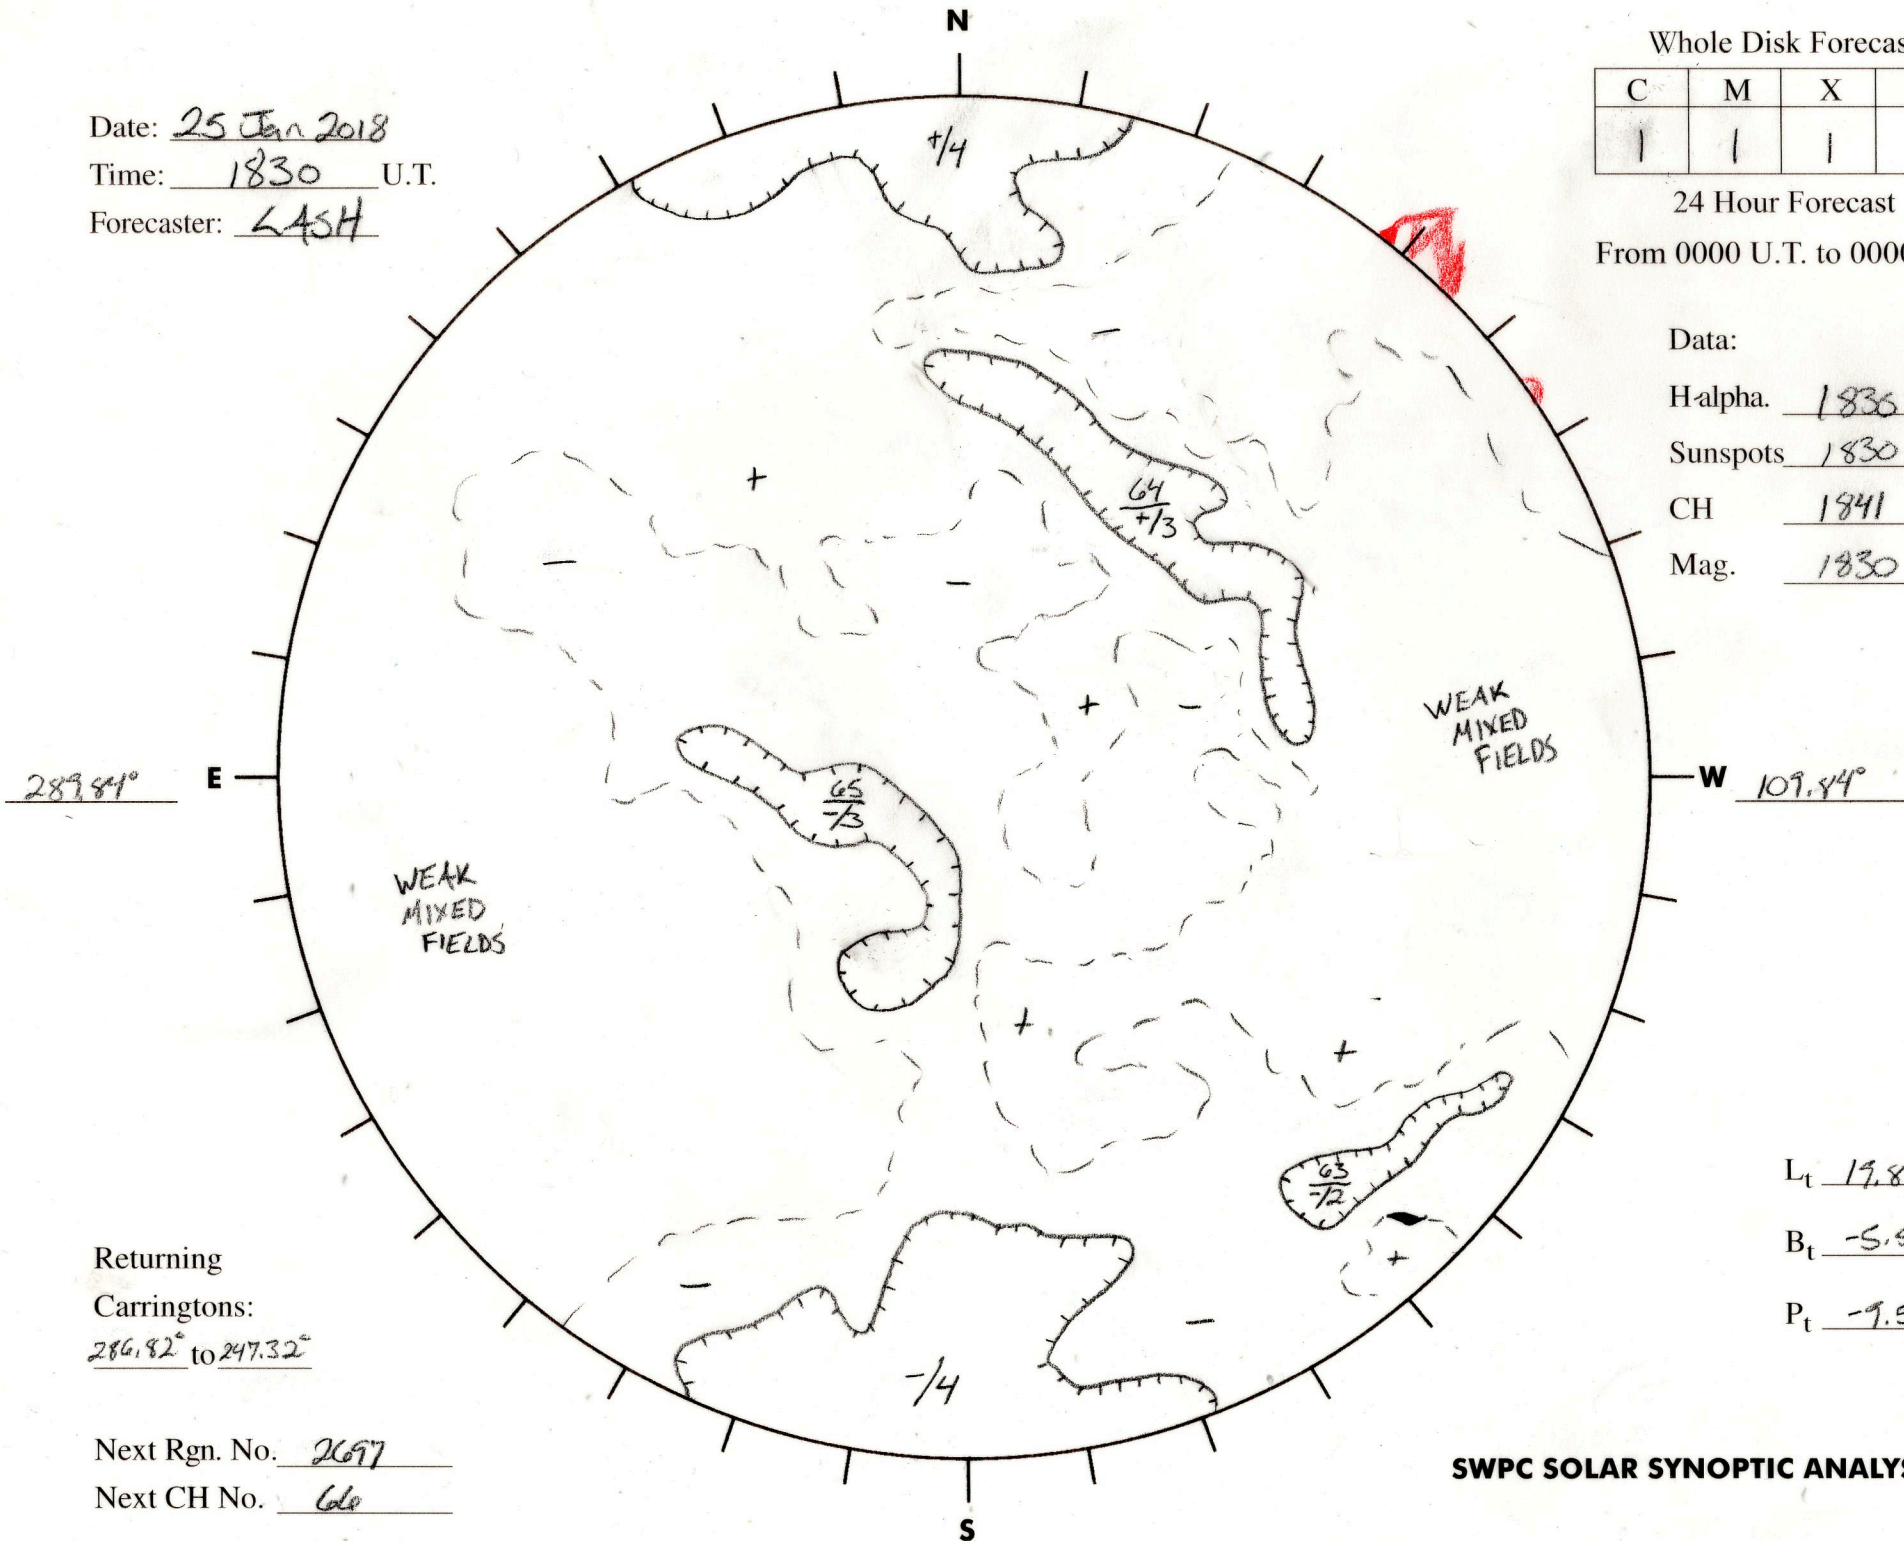

Date: 25 Jan 2018  
 Time: 1830 U.T.  
 Forecaster: LASH

Whole Disk Forecast

C	M	X	P

24 Hour Forecast

From 0000 U.T. to 0000 U.T.

Data:

H-alpha. 1836 U.T.

Sunspots 1830 U.T.

CH 1841 U.T.

Mag. 1830 U.T.

Returning  
 Carringtons:  
286.82° to 297.32°

Next Rgn. No. 2697  
 Next CH No. 66

$L_t$  19.84°

$B_t$  -5.53

$P_t$  -9.51