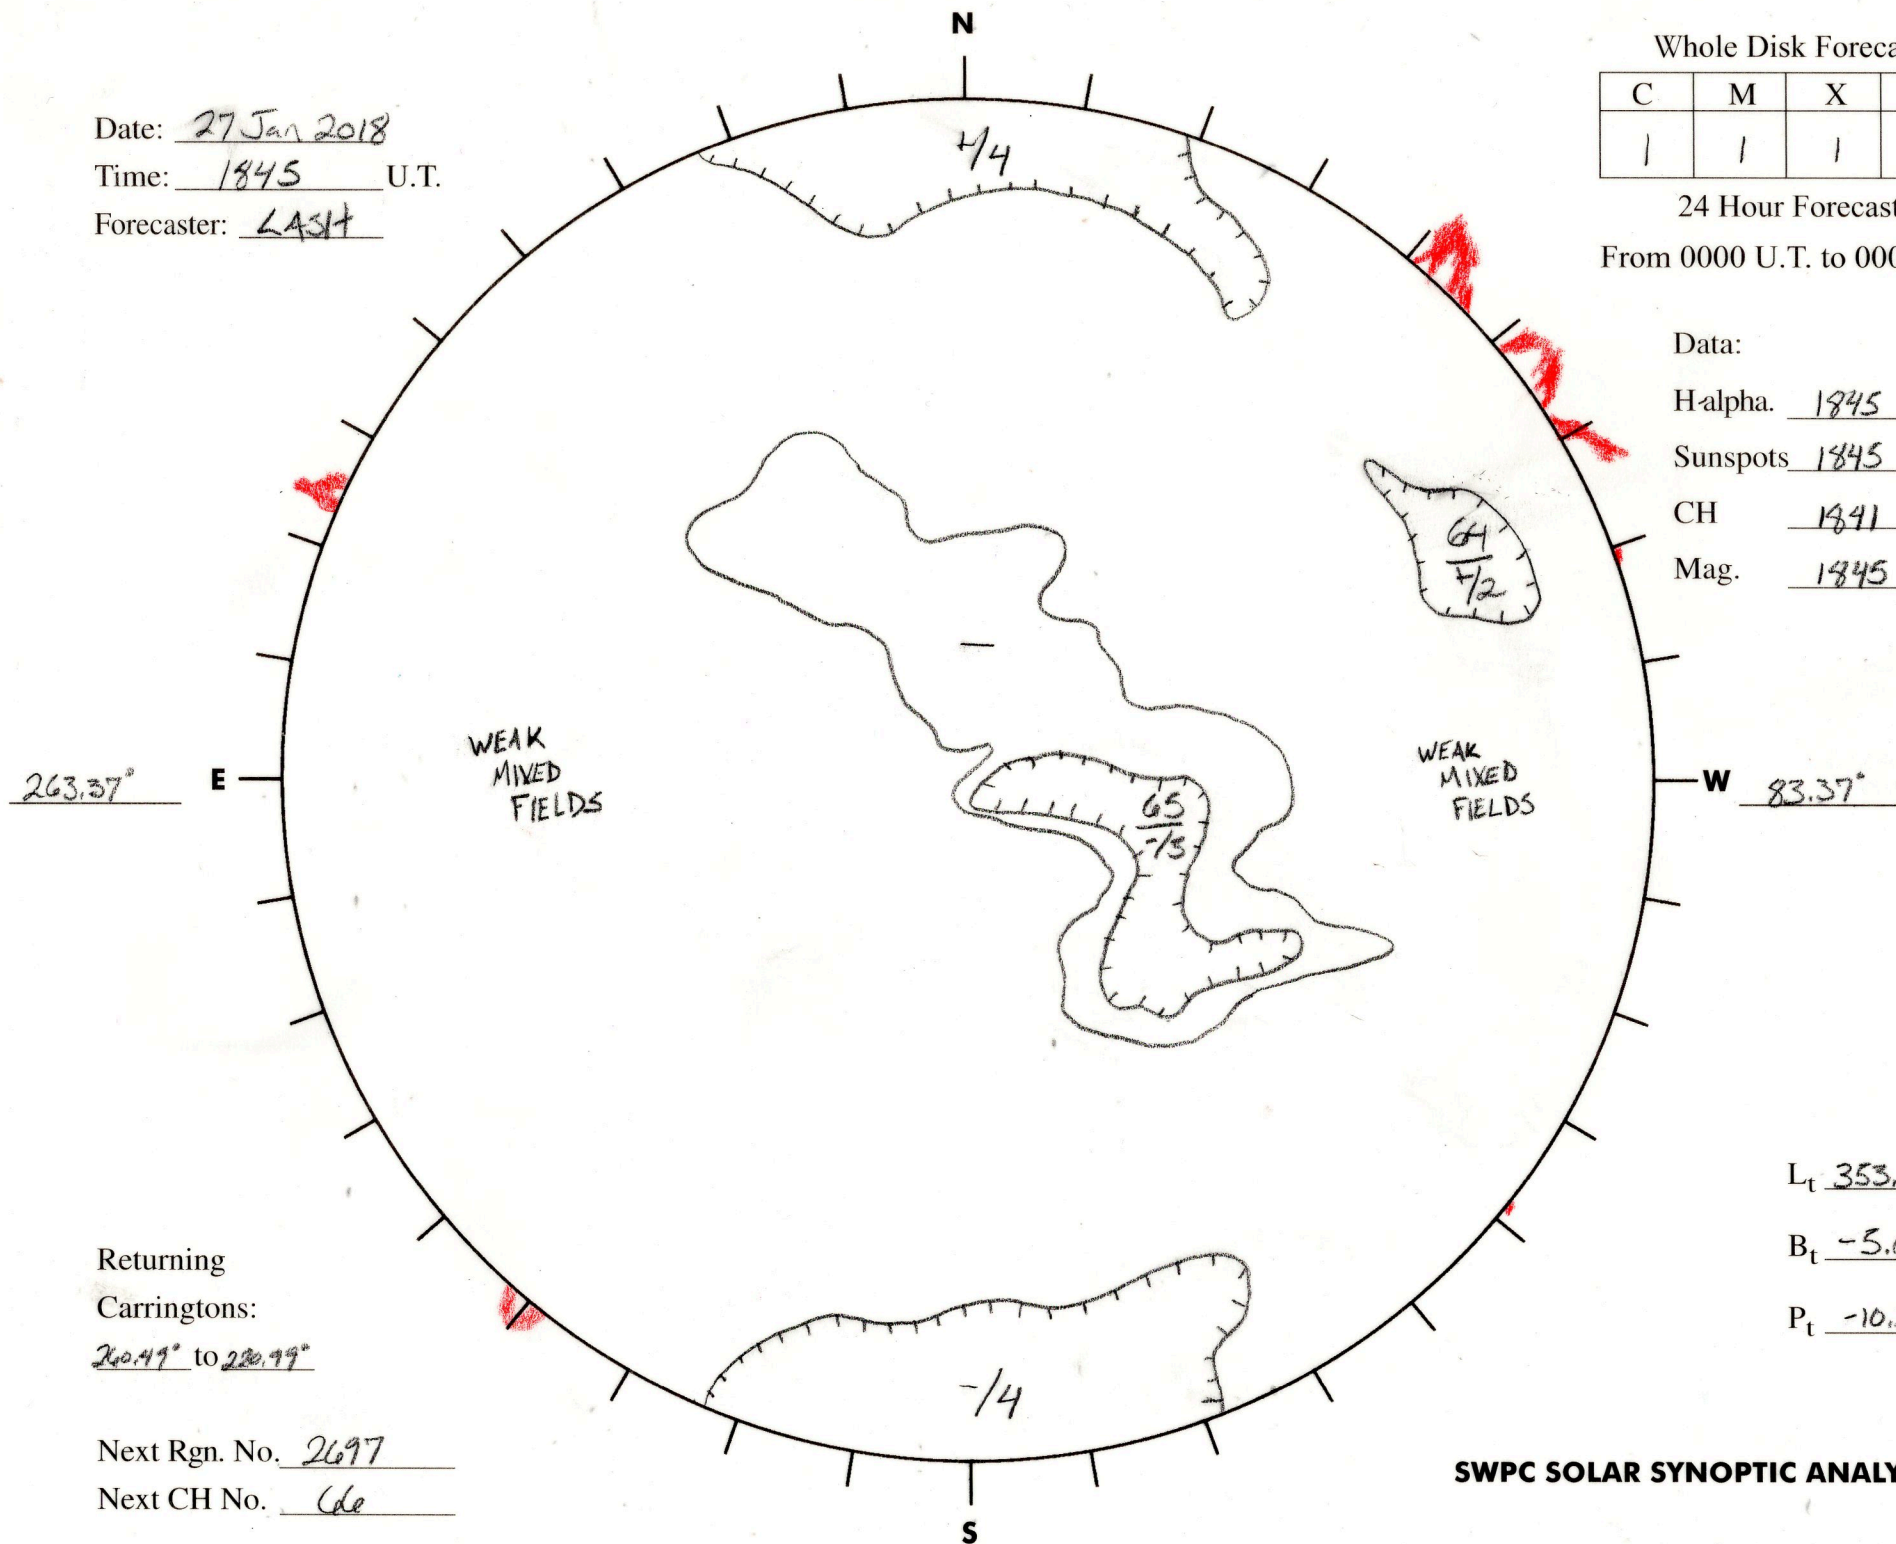

Date: 27 Jan 2018
 Time: 1845 U.T.
 Forecaster: LASH

Whole Disk Forecast

| C | M | X | P |
|---|---|---|---|
| 1 | 1 | 1 | 1 |

24 Hour Forecast

From 0000 U.T. to 0000 U.T.

Data:

H-alpha. 1845 U.T.

Sunspots 1845 U.T.

CH 1841 U.T.

Mag. 1845 U.T.

Returning
 Carringtons:
260.49° to 280.99°

Next Rgn. No. 2697
 Next CH No. 66

L_t 353.37°

B_t -5.69

P_t -10.37